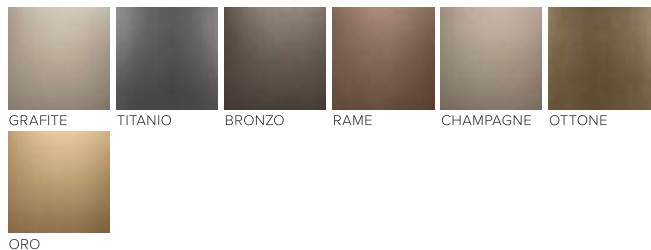

Effetto metallo satinato
Metal effect brushed finish
Effet métal satiné