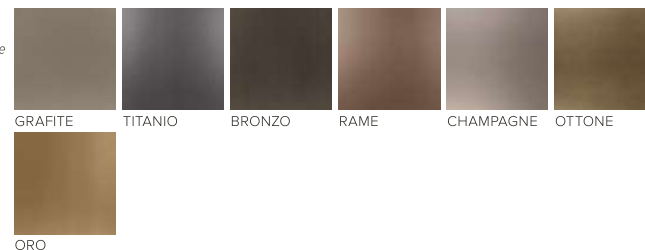

LACCATO
LAQUERED
LAQUÉ