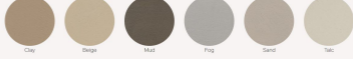

Ecomalta ® by Oltremateria ®