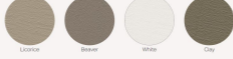

FINISHES

Furnishings

Laminates

Lacquered

Top / Shelves

Laminates

Lacquered

Solid wood

Deimos ®

Oeritec

Solytex ®

Magma

Tecnoril ®

Wallerete by Kerakoll

Hard resin

Gres and Laminam ®