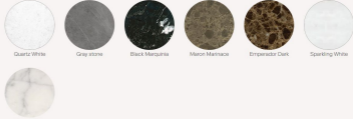

FINISHES

Furnishings

Laminates

Lacquered

Top / Shelves

Laminates

Lacquered

Solid wood

Deimos ®

Oeritec

Solytex ®

Magma

Tecnoril ®

Wallerete by Kerakoll

Hard resin

Gres and Laminam ®

Ecomalta ® by Oltremateria ®

Marbles

Agglomerates

Extra-clear Crystals

Frosted Glass