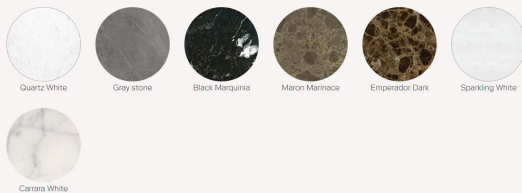

FINISHES

Furnishings

Lacquered

Veneered

Top / Shelves

Lacquered

Solid wood

Veneered

Deimos ®

Tecnoril ®

Gres and Laminam ®

Ecomalta ® by Oltremateria ®

Marbles

Agglomerates

Extra-clear Crystals

Frosted Glass