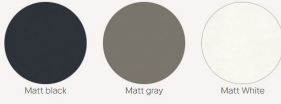

FINISHES

Furnishings

Lacquered  
Smooth or  
worn effect

Top

Lacquered  
Smooth or  
worn effect

Deimos®

Ocritec

Tecnoril®

Marmoresina

Marbles

Agglomerates

Goby

Tatum

Extra-clear  
Crystals

Frosted Glass