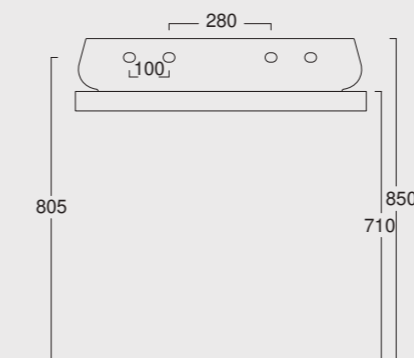

Cod. 33170101

Lavabo Nur 75x45
Nur washbasin 75x45