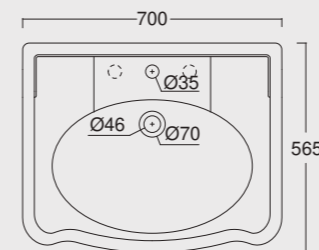

Cod. 28230101

Lavabo Boheme 70
Boheme Washbasin 70

Cod. 28240101

Colonna in ceramica per lavabo Boheme 70
Ceramic pedestal for Boheme Washbasin 70