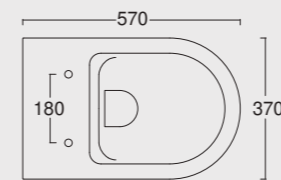

Cod. 31190101
Vaso Hide Square
Hide WC Square

Cod. 26900101
Copertura ceramica Hide monoblocco
Ceramic Cover Hide for close coupled WC

Cod. 31200101
Bidet Hide Square
Hide bidet Square

Colore sabbia matt
Sand matt color