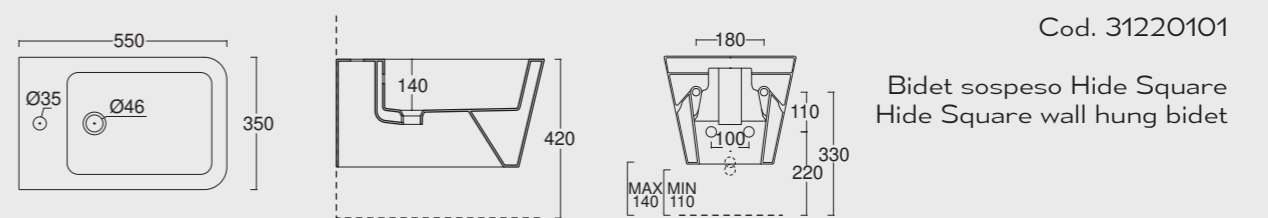

Cod. 31190101
Vaso Hide Square
Hide WC Square

Cod. 26900101
Copertura ceramica Hide monoblocco
Ceramic Cover Hide for close coupled WC

Cod. 31200101
Bidet Hide Square
Hide bidet Square

Colore sabbia matt
Sand matt color