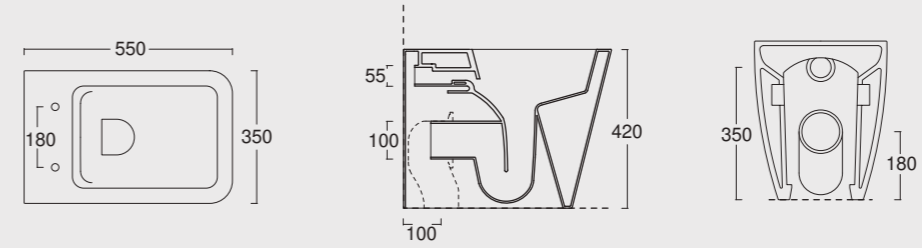

Cod. 31190101
Vaso Hide Square
Hide WC Square

Cod. 26900101
Copertura ceramica Hide monoblocco
Ceramic Cover Hide for close coupled WC

Cod. 31200101
Bidet Hide Square
Hide bidet Square

Colore sabbia matt
Sand matt color