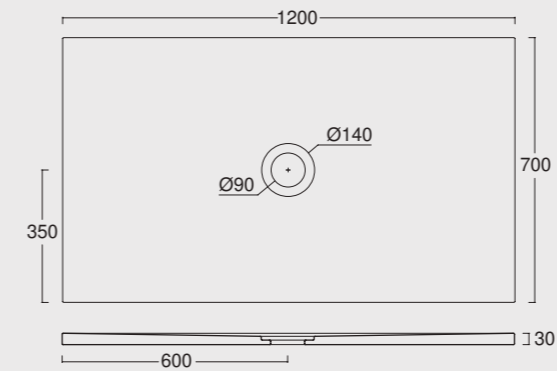

Cod. 28320101

Cassetta alta meccanismo non incluso

High cistern. flushing mechanism not included

THE SHOWER TRAY

Cod. PD701003
 Piatto doccia Form 70x100xh3
 Form shower tray 70x100xh3

Cod. PD701203
 Piatto doccia Form 70x120xh3
 Form shower tray 70x120xh3