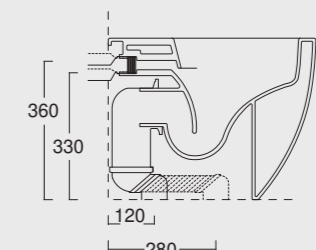

Cod. 22240101TR
Vaso Form traslato
Form WC traslato