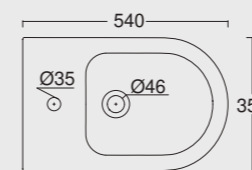

Colore nero matt
Black matt color

Cod. 22440101

Lavabo Form 60x35 h15
Form washbasin 60x35 h15

Form

Cod. VAFO
 Vasca Form in acrilico 190x90
 Form acrylic bathtub 190x90

Cod. 22240101
Vaso Form
Form WC

Cod. 22250101
Bidet Form
Form bidet