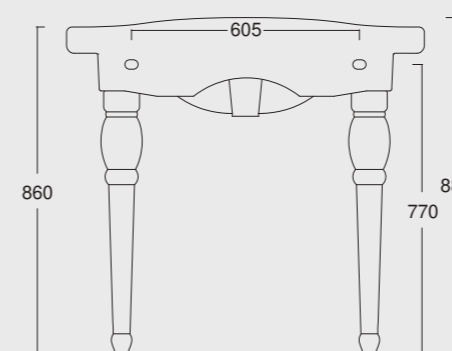

Cod. 28270101

Gamba in ceramica per consolle Boheme 112
Boheme ceramic leg for Washbasin Consolle 112

Cod. 28260101

Lavabo Consolle Boheme 95
Boheme Washbasin Consolle 95

Cod. 28270101

Gamba in ceramica per consolle Boheme 95
Boheme ceramic leg for Washbasin Consolle 95