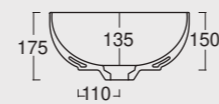

Cod. 22450101

Lavabo Form Rettangolare 60x37 h15
Form washbasin Rettangolare 60x37 h15