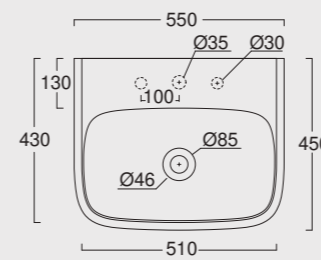

Cod. 33180101
Lavabo Nur 55x45
Nur washbasin 55x45