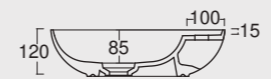

NEW Cod. 22470101

Lavabo Form Rettangolare 60x45
Form washbasin Rectangular 60x45