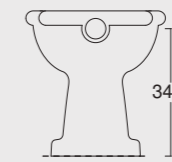

Cod. 28230101

Lavabo Boheme 70
Boheme Washbasin 70

Cod. 28240101

Colonna in ceramica per lavabo Boheme 70
Ceramic pedestal for Boheme Washbasin 70

Cod. VABO
 Vasca Boheme in acrilico 190x90
 Acrylic Boheme bathtub 190x90