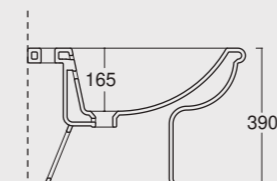

Cod. 28220101
Bidet Boheme monoforo
Bidet Boheme single tap hole