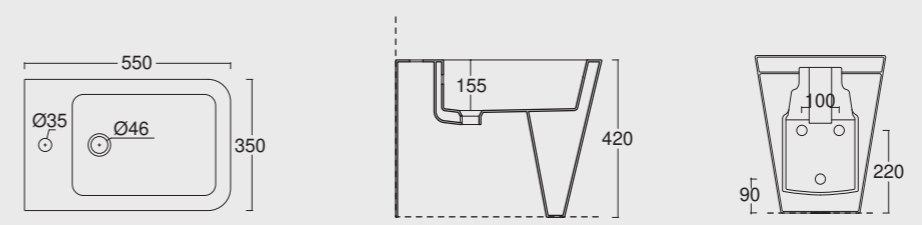

Cod. 31190101
Vaso Hide Square
Hide WC Square

Cod. 26900101
Copertura ceramica Hide monoblocco
Ceramic Cover Hide for close coupled WC

Cod. 31200101
Bidet Hide Square
Hide bidet Square

Colore sabbia matt
Sand matt color