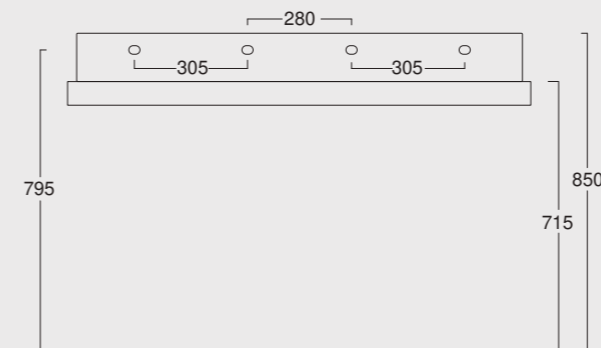

Cod. 31260101S

Lavabo Hide 120x45 sospeso
Hide washbasin 120x45 wall hung

Cod. PA120H

Portasalviette Hide 120
Towel holder Hide 120