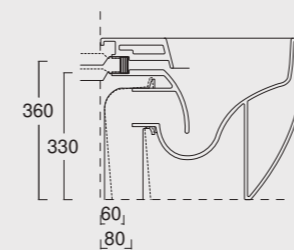

Colore nero matt
Black matt color

Cod. 22440101

Lavabo Form 60x35 h15
Form washbasin 60x35 h15

Form

Cod. VAFO
 Vasca Form in acrilico 190x90
 Form acrylic bathtub 190x90

Cod. 22240101
Vaso Form
Form WC

Cod. 22250101
Bidet Form
Form bidet