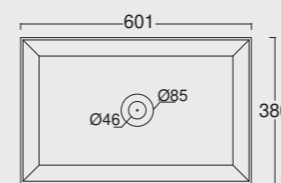

Lavabo Spy 61x46
Spy washbasin 61x46

Colore grigio matt
Grey matt color

NEW Cod. 34250101

Lavabo Spy Rectangular 60x37
Spy washbasin Rectangular 60x37

Colore verde Alpi matt
Alpi green matt color

NEW Cod. 34240101