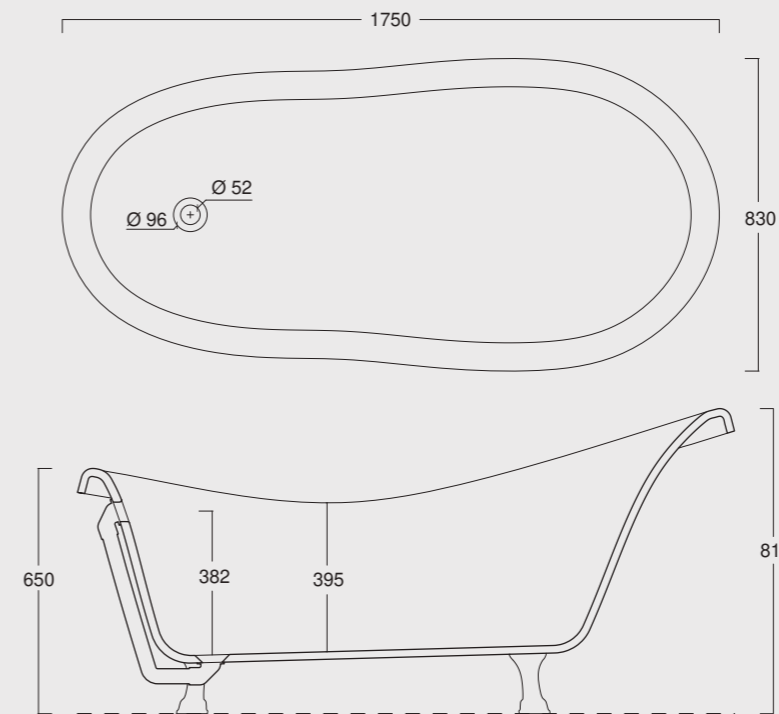

Cod. 28230101

Lavabo Boheme 70
Boheme Washbasin 70

Cod. 28240101

Colonna in ceramica per lavabo Boheme 70
Ceramic pedestal for Boheme Washbasin 70

Cod. VABO
 Vasca Boheme in acrilico 190x90
 Acrylic Boheme bathtub 190x90