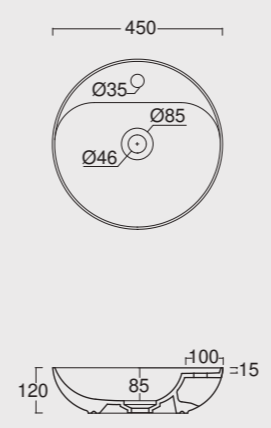

Cod. 22300101
Vaso sospeso Form senza brida
Form WC wall hung rimless

Cod. 22310101
Bidet sospeso Form
Form bidet wall hung

Cod. 22260101
Orinatoio sospeso Form
Form wall hung urinal

Cod. VAFO
Vasca Form in acrilico 190x90
Form acrylic bathtub 190x90