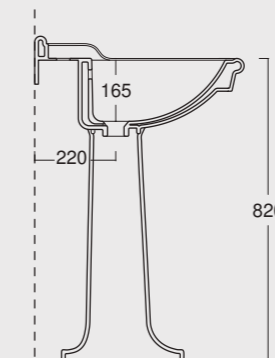

Cod. 28240101

Colonna in ceramica per lavabo Boheme 70
Ceramic pedestal for Boheme Washbasin 70