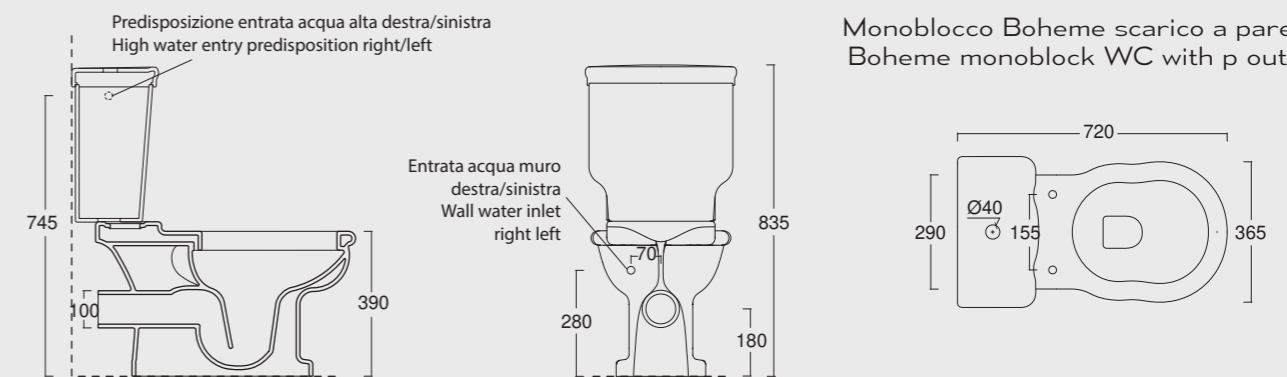

Cod. 28290101

Monoblocco Boheme scarico a parete
Boheme monoblock WC with p outlet