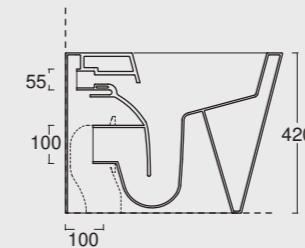

Cod. 31190101
Vaso Hide Square
Hide WC Square

Cod. 26900101
Copertura ceramica Hide monoblocco
Ceramic Cover Hide for close coupled WC

Cod. 31200101
Bidet Hide Square
Hide bidet Square

Colore sabbia matt
Sand matt color