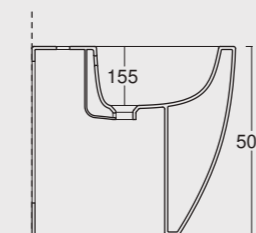

Cod. 22240101TR
Vaso Form traslato
Form WC traslato

Colore nero matt
Black matt color

Cod. 22270101

Vaso Form H50
Form WC H50

Cod. 22280101

Bidet Form H50
Form bidet H50

Colore grigio matt
Grey matt color

Cod. 22300101