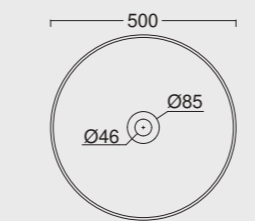

Colore caffè matt
Coffee matt color

Cod. 32160101

Lavabo Unica Round ø50 h30
Unica Round washbasin ø50 h30