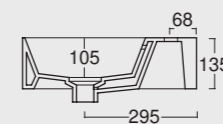

Colore sabbia matt
Sand matt color

NEW Cod. 34330101

Lavabo Spy 81x46
Spy washbasin 81x46