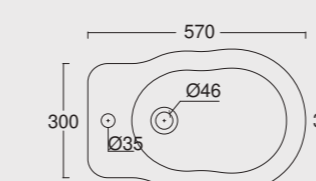

Cod. 28220101
Bidet Boheme monoforo
Bidet Boheme single tap hole