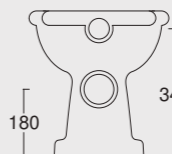

Cod. 28210101
Vaso boheme scarico a parete
WC boheme btw with s outlet