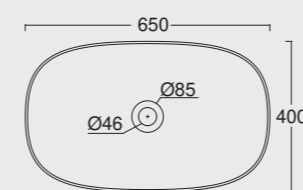

Cod. 22450101

Lavabo Form Rettangolare 60x37 h15
Form washbasin Rettangolare 60x37 h15

Colore nero matt
Black matt color

Cod. 22400101
Lavabo Form 65x40
Form washbasin
65x40

Form

Form

Cod. 22430101

Lavabo Form ø37 h15
Form washbasin ø37 h15