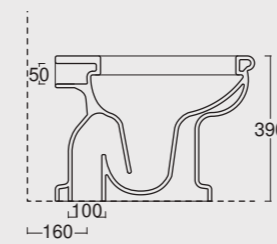

Cod. 28230101

Lavabo Boheme 70
Boheme Washbasin 70

Cod. 28240101

Colonna in ceramica per lavabo Boheme 70
Ceramic pedestal for Boheme Washbasin 70

Cod. VABO
 Vasca Boheme in acrilico 190x90
 Acrylic Boheme bathtub 190x90