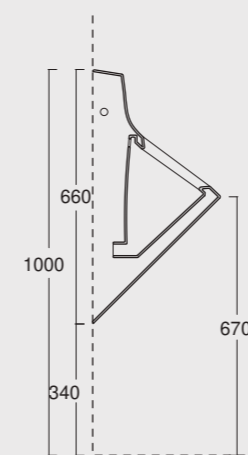

Vaso sospeso Form
Form WC wall hung

Cod. 22310101

Bidet sospeso Form
Form bidet wall hung

Cod. 22260101

Orinatoio sospeso Form
Form wall hung urinal

Cod. 22260101FC

Orinatoio sospeso Form con fotocellula
Form wall hung urinal with photo-cell