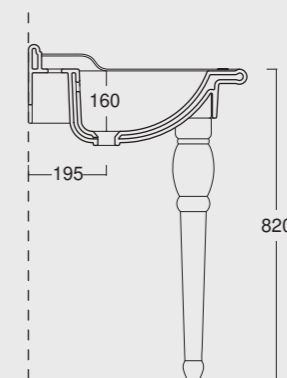

Cod. 28270101

Gamba in ceramica per consolle Boheme 112
Boheme ceramic leg for Washbasin Consolle 112

Cod. 28260101

Lavabo Consolle Boheme 95
Boheme Washbasin Consolle 95

Cod. 28270101

Gamba in ceramica per consolle Boheme 95
Boheme ceramic leg for Washbasin Consolle 95