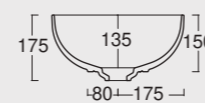

Colore nero matt
Black matt color

Cod. 22440101

Lavabo Form 60x35 h15
Form washbasin 60x35 h15