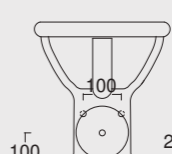

Cod. 28220101
Bidet Boheme monoforo
Bidet Boheme single tap hole