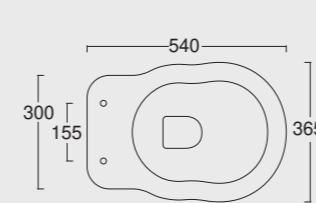

Cod. 28230101

Lavabo Boheme 70
Boheme Washbasin 70

Cod. 28240101

Colonna in ceramica per lavabo Boheme 70
Ceramic pedestal for Boheme Washbasin 70

Cod. VABO
 Vasca Boheme in acrilico 190x90
 Acrylic Boheme bathtub 190x90