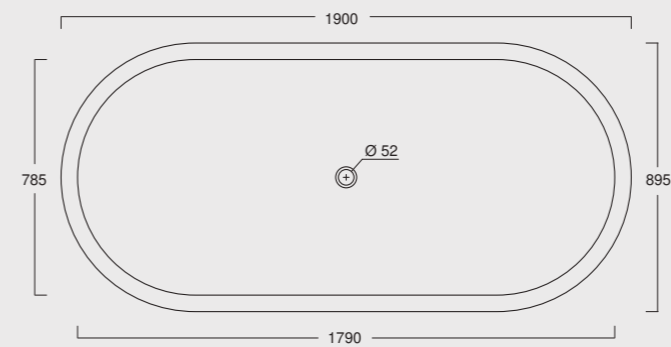

Colore nero matt
Black matt color

Cod. 22440101

Lavabo Form 60x35 h15
Form washbasin 60x35 h15

Form

Cod. VAFO
 Vasca Form in acrilico 190x90
 Form acrylic bathtub 190x90

Cod. 22240101
Vaso Form
Form WC

Cod. 22250101
Bidet Form
Form bidet