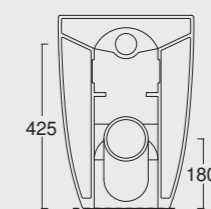

Cod. 22270101