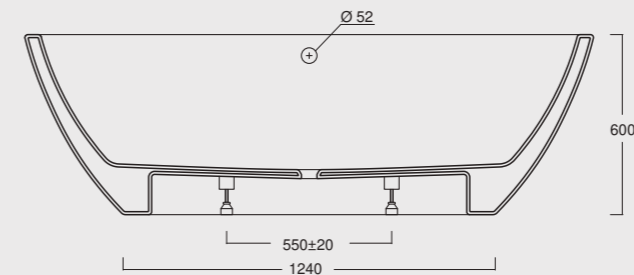

Colore nero matt
Black matt color

Cod. 22440101

Lavabo Form 60x35 h15
Form washbasin 60x35 h15

Form

Cod. VAFO
 Vasca Form in acrilico 190x90
 Form acrylic bathtub 190x90

Cod. 22240101
Vaso Form
Form WC

Cod. 22250101
Bidet Form
Form bidet