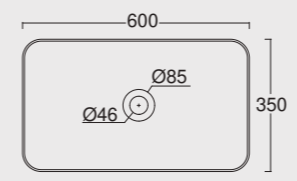

NEW Cod. 22460101
Lavabo Form Ovale 60x45
Form washbasin Ovale 60x45

Cod. 22420101
Lavabo Form ø45
Form washbasin ø45

Colore grigio matt
Grey matt color

Cod. 22410101
Lavabo Form 60x35
Form washbasin 60x35