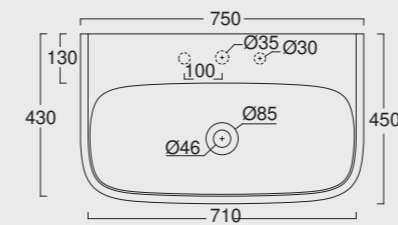

Cod. 33170101

Lavabo Nur 75x45
Nur washbasin 75x45