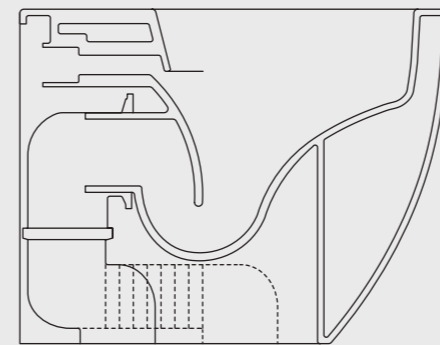

TRASLATO SENZA BRIDA TRASLATO RIMLESS

Comodità e praticità, il "traslato" di Alice Ceramica si adatta a tutti gli scarichi e a tutte le abitazioni. Una soluzione dinamica per portare le collezioni Alice Ceramica in ogni casa, indipendentemente dai limiti tecnici e strutturali.

Comfort and practicality, the "traslato" is suitable for all pre-existing plumbing and houses. A dynamic solution to bring Alice Ceramica's collections in every house regardless of its structural constrains.