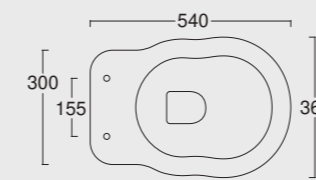

Cod. 28210101
Vaso boheme scarico a parete
WC boheme btw with s outlet