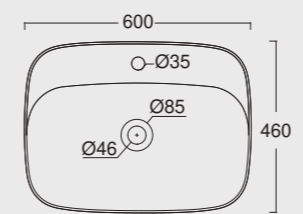

NEW Cod. 22470101

Lavabo Form Rettangolare 60x45
Form washbasin Rectangular 60x45