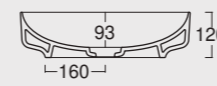

Cod. 22420101
Lavabo Form ø45
Form washbasin ø45