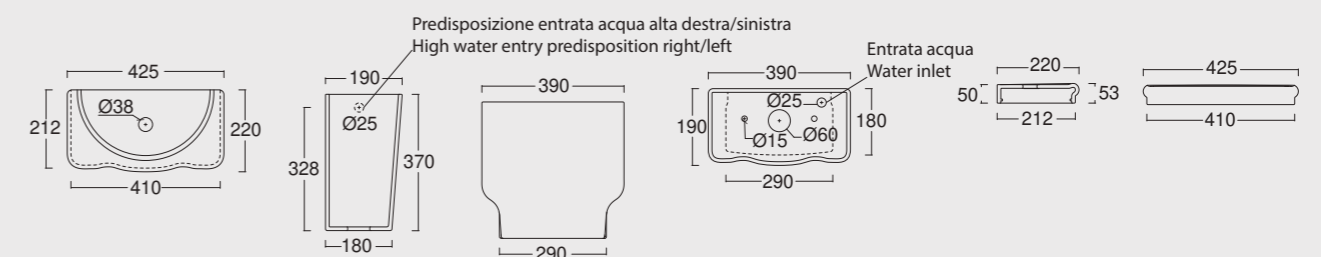

Cod. 28300101

Cassetta Boheme monoblocco
Cistern Boheme for close coupled WC