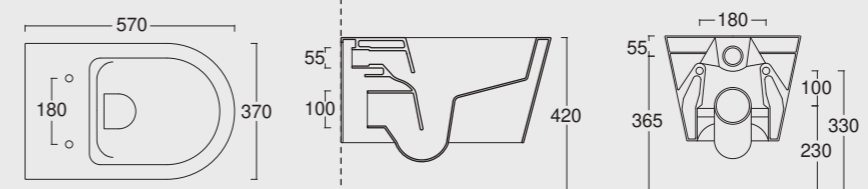

Vaso sospeso Hide Round
Hide Round wall hung WC