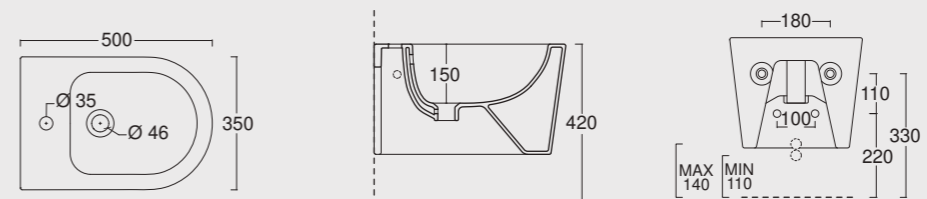

Vaso sospeso Form
Form WC wall hung

Cod. 22310101

Bidet sospeso Form
Form bidet wall hung

Cod. 22260101

Orinatoio sospeso Form
Form wall hung urinal

Cod. 22260101FC

Orinatoio sospeso Form con fotocellula
Form wall hung urinal with photo-cell