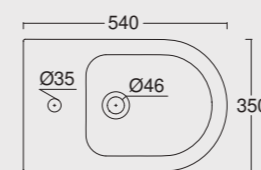

Cod. 22240101TR
Vaso Form traslato
Form WC traslato

Colore nero matt
Black matt color

Cod. 22270101

Vaso Form H50
Form WC H50

Cod. 22280101

Bidet Form H50
Form bidet H50

Colore grigio matt
Grey matt color

Cod. 22300101