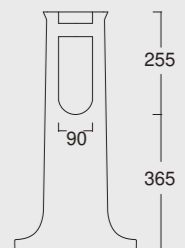

Cod. 28240101

Colonna in ceramica per lavabo Boheme 70
Ceramic pedestal for Boheme Washbasin 70