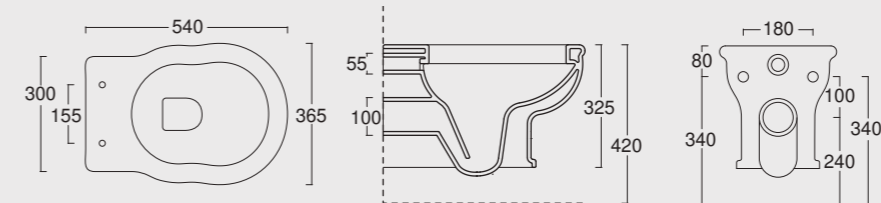

Cod. 28240101S
Bidet sospeso Boheme monoforo
Bidet Boheme single tap hole