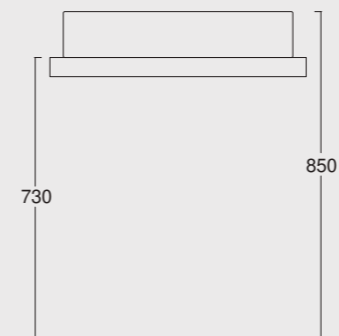

Colore caffè matt
Coffee matt color

Cod. 31140101
Lavabo Hide Circle
Hide washbasin Circle

Hide

Cod. 31120101
 Lavabo Hide Stadium
 Hide washbasin Stadium

Cod. 31130101
 Lavabo Hide 60x37
 Hide washbasin 60x37