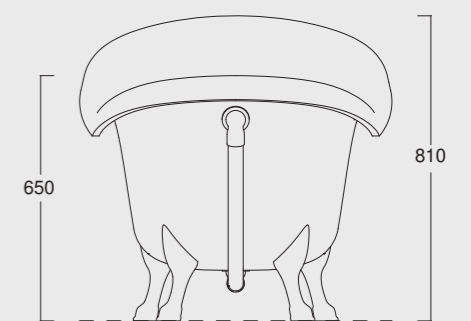

Cod. 28230101

Lavabo Boheme 70
Boheme Washbasin 70

Cod. 28240101

Colonna in ceramica per lavabo Boheme 70
Ceramic pedestal for Boheme Washbasin 70

Cod. VABO
 Vasca Boheme in acrilico 190x90
 Acrylic Boheme bathtub 190x90