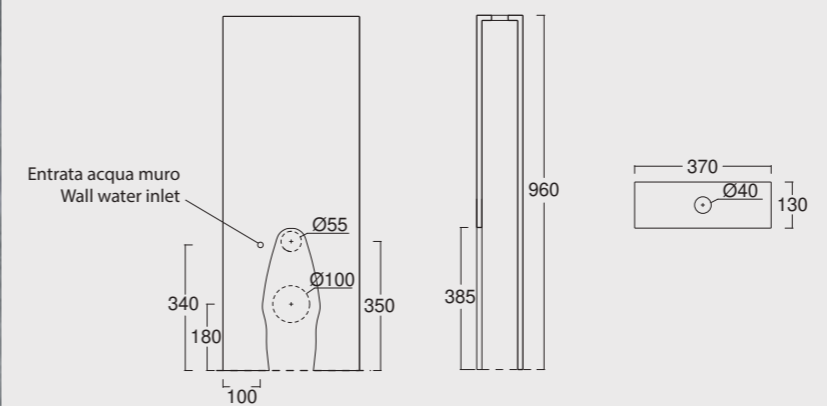

Cod. 31190101
Vaso Hide Square
Hide WC Square

Cod. 26900101
Copertura ceramica Hide monoblocco
Ceramic Cover Hide for close coupled WC

Cod. 31200101
Bidet Hide Square
Hide bidet Square

Colore sabbia matt
Sand matt color