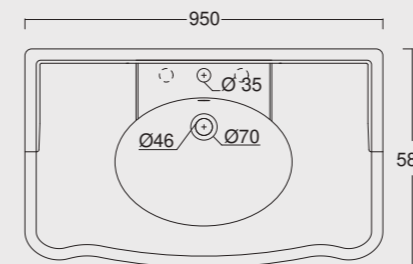

Cod. 28260101

Lavabo Consolle Boheme 95
Boheme Washbasin Consolle 95

Cod. 28270101

Gamba in ceramica per consolle Boheme 95
Boheme ceramic leg for Washbasin Consolle 95