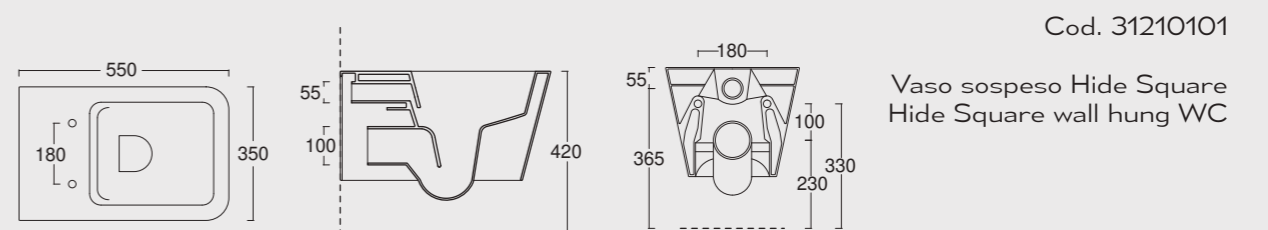

Cod. 31190101
Vaso Hide Square
Hide WC Square

Cod. 26900101
Copertura ceramica Hide monoblocco
Ceramic Cover Hide for close coupled WC

Cod. 31200101
Bidet Hide Square
Hide bidet Square

Colore sabbia matt
Sand matt color