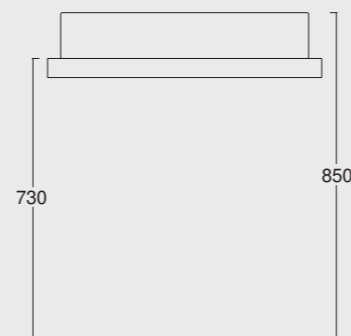

Colore caffè matt
Coffee matt color

Cod. 31140101
Lavabo Hide Circle
Hide washbasin Circle

Hide

Cod. 31120101
 Lavabo Hide Stadium
 Hide washbasin Stadium

Cod. 31130101
 Lavabo Hide 60x37
 Hide washbasin 60x37