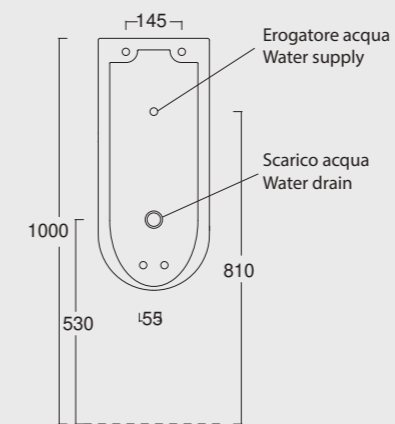

Vaso sospeso Form
Form WC wall hung

Cod. 22310101

Bidet sospeso Form
Form bidet wall hung

Cod. 22260101

Orinatoio sospeso Form
Form wall hung urinal

Cod. 22260101FC

Orinatoio sospeso Form con fotocellula
Form wall hung urinal with photo-cell