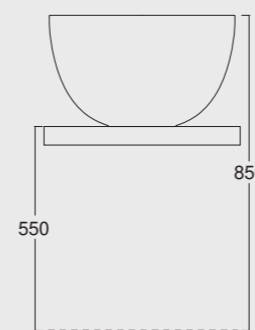

Colore caffè matt
Coffee matt color

Cod. 32160101

Lavabo Unica Round ø50 h30
Unica Round washbasin ø50 h30