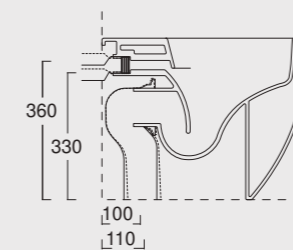

Colore nero matt
Black matt color

Cod. 22440101

Lavabo Form 60x35 h15
Form washbasin 60x35 h15

Form

Cod. VAFO
 Vasca Form in acrilico 190x90
 Form acrylic bathtub 190x90

Cod. 22240101
Vaso Form
Form WC

Cod. 22250101
Bidet Form
Form bidet