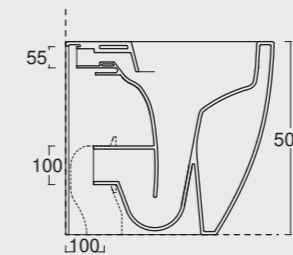

Cod. 22270101