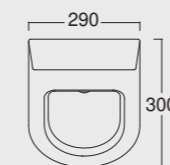

Cod. 22260101

Orinatoio sospeso Form
Form wall hung urinal

Cod. 22260101FC

Orinatoio sospeso Form con fotocellula
Form wall hung urinal with photo-cell