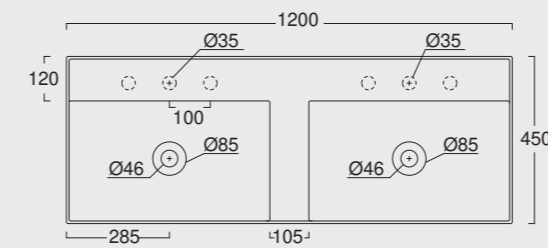

Lavabo Hide 100x45 sospeso
Hide washbasin 100x45 wall hung

Cod. PA100H

Portasalviette Hide 100
Towel holder Hide 100

Colore grigio matt
Grey matt color

Cod. 31260101S

Lavabo Hide 120x45 sospeso
Hide washbasin 120x45 wall hung