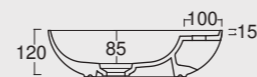

Colore sabbia matt
Sand matt color

NEW Cod. 22460101
Lavabo Form Ovale 60x45
Form washbasin Ovale 60x45