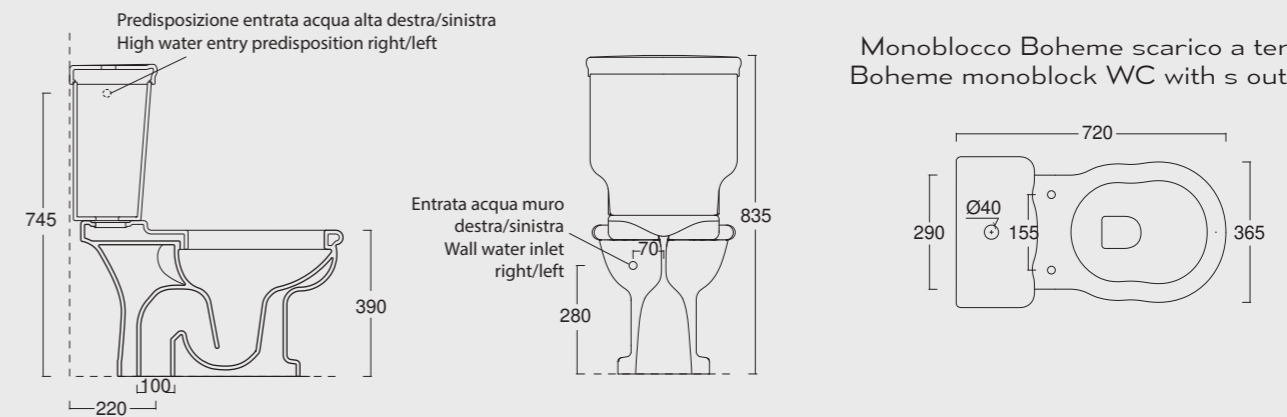

Cod. 28230101S
Vaso sospeso Boheme
Boheme wall hung WC

Cod. 28240101S
Bidet sospeso Boheme monoforo
Bidet Boheme single tap hole

Cod. 28280101

Monoblocco Boheme scarico a terra
Boheme monoblock WC with s outlet