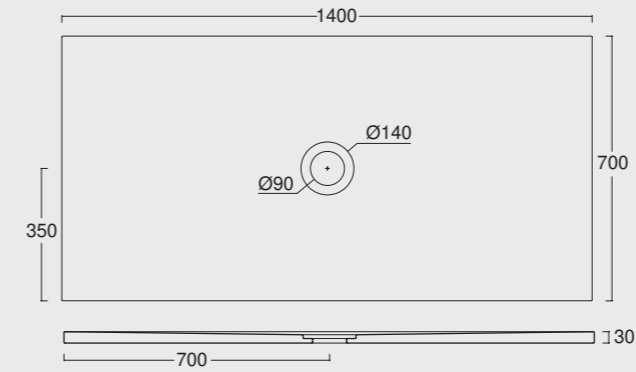

Cod. 28320101

Cassetta alta meccanismo non incluso

High cistern. flushing mechanism not included

THE SHOWER TRAY

Cod. PD701003
 Piatto doccia Form 70x100xh3
 Form shower tray 70x100xh3

Cod. PD701203
 Piatto doccia Form 70x120xh3
 Form shower tray 70x120xh3