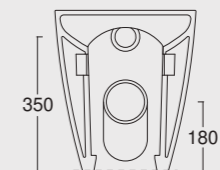

Cod. 31190101
Vaso Hide Square
Hide WC Square

Cod. 26900101
Copertura ceramica Hide monoblocco
Ceramic Cover Hide for close coupled WC

Cod. 31200101
Bidet Hide Square
Hide bidet Square

Colore sabbia matt
Sand matt color