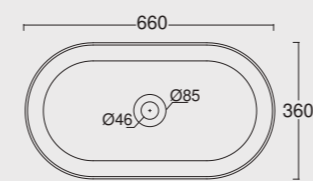

Lavabo Spy 61x46
Spy washbasin 61x46

Colore grigio matt
Grey matt color

NEW Cod. 34250101

Lavabo Spy Rectangular 60x37
Spy washbasin Rectangular 60x37

Colore verde Alpi matt
Alpi green matt color

NEW Cod. 34240101