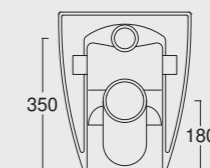

Colore nero matt
Black matt color

Cod. 22440101

Lavabo Form 60x35 h15
Form washbasin 60x35 h15

Form

Cod. VAFO
 Vasca Form in acrilico 190x90
 Form acrylic bathtub 190x90

Cod. 22240101
Vaso Form
Form WC

Cod. 22250101
Bidet Form
Form bidet