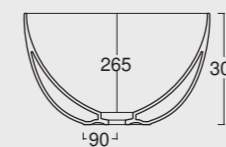

Colore caffè matt
Coffee matt color

Cod. 32160101

Lavabo Unica Round ø50 h30
Unica Round washbasin ø50 h30