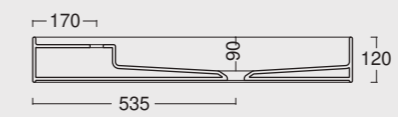

Colore caffè matt
Coffee matt color

Cod. 31140101
Lavabo Hide Circle
Hide washbasin Circle

Hide

Cod. 31120101
 Lavabo Hide Stadium
 Hide washbasin Stadium

Cod. 31130101
 Lavabo Hide 60x37
 Hide washbasin 60x37