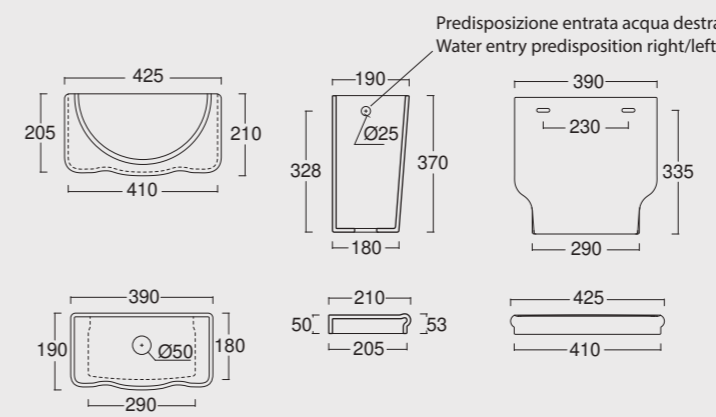

Cod. 28290101

Monoblocco Boheme scarico a parete
Boheme monoblock WC with p outlet

Cod. 28300101

Cassetta Boheme monoblocco
Cistern Boheme for close coupled WC

Cod. 28330101

Cassetta a zaino meccanismo non incluso
Low level flushing mechanism not included