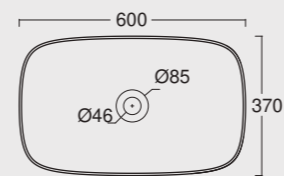

Cod. 22450101

Lavabo Form Rettangolare 60x37 h15
Form washbasin Rettangolare 60x37 h15