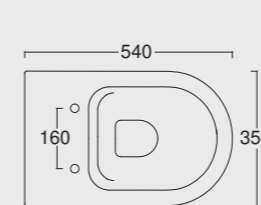

Cod. 22270101