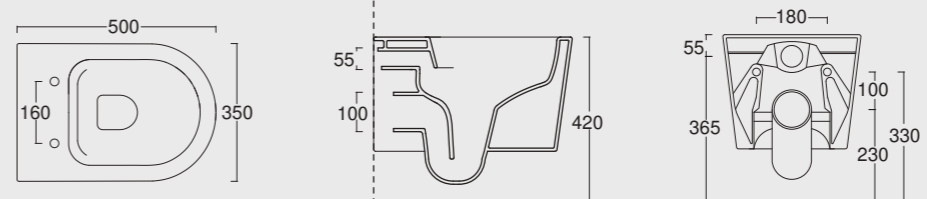

Vaso sospeso Form
Form WC wall hung

Cod. 22310101

Bidet sospeso Form
Form bidet wall hung

Cod. 22260101

Orinatoio sospeso Form
Form wall hung urinal

Cod. 22260101FC

Orinatoio sospeso Form con fotocellula
Form wall hung urinal with photo-cell