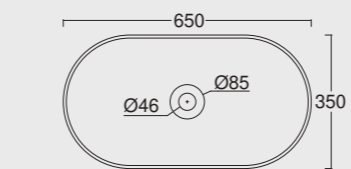

Colore caffè matt
Coffee matt color

Cod. 31140101
Lavabo Hide Circle
Hide washbasin Circle

Hide

Cod. 31120101
 Lavabo Hide Stadium
 Hide washbasin Stadium

Cod. 31130101
 Lavabo Hide 60x37
 Hide washbasin 60x37