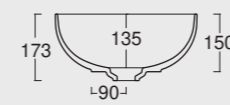

Cod. 22450101

Lavabo Form Rettangolare 60x37 h15
Form washbasin Rettangolare 60x37 h15

Colore nero matt
Black matt color

Cod. 22400101
Lavabo Form 65x40
Form washbasin
65x40

Form

Form

Cod. 22430101

Lavabo Form ø37 h15
Form washbasin ø37 h15