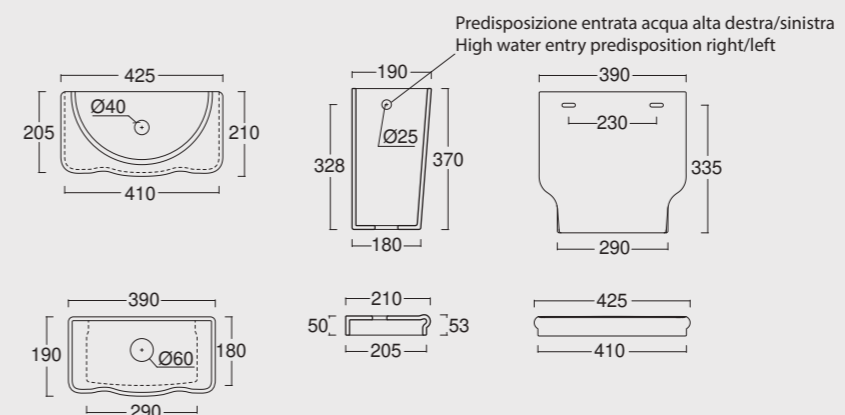

Cod. 28290101

Monoblocco Boheme scarico a parete
Boheme monoblock WC with p outlet

Cod. 28300101

Cassetta Boheme monoblocco
Cistern Boheme for close coupled WC

Cod. 28330101

Cassetta a zaino meccanismo non incluso
Low level flushing mechanism not included