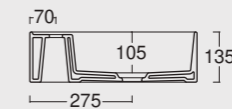

Lavabo Hide 100x45 sospeso
Hide washbasin 100x45 wall hung

Cod. PA100H

Portasalviette Hide 100
Towel holder Hide 100

Colore grigio matt
Grey matt color

Cod. 31260101S

Lavabo Hide 120x45 sospeso
Hide washbasin 120x45 wall hung