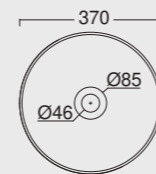

Cod. 22450101

Lavabo Form Rettangolare 60x37 h15
Form washbasin Rettangolare 60x37 h15

Colore nero matt
Black matt color

Cod. 22400101
Lavabo Form 65x40
Form washbasin
65x40

Form

Form

Cod. 22430101

Lavabo Form ø37 h15
Form washbasin ø37 h15