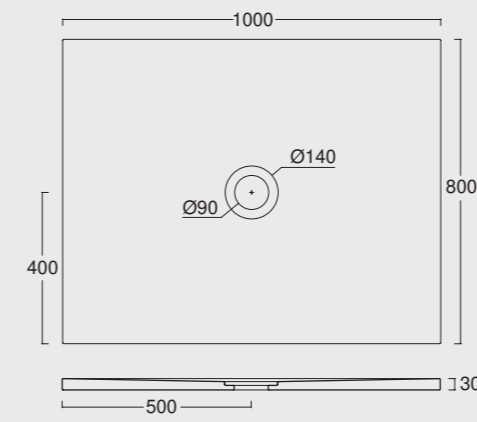

Cod. PD701403
 Piatto doccia Form 70x140xh3
 Form shower tray 70x140xh3

Cod. PD801003
Piatto doccia Form 80x100xh3
Form shower tray 80x100xh3

Cod. PD801203
Piatto doccia Form 80x120xh3
Form shower tray 80x120xh3