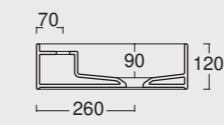

Cod. 31110101
Lavabo Hide 65x40
Hide washbasin 65x40