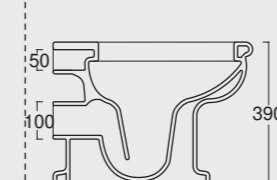

Cod. 28210101
Vaso boheme scarico a parete
WC boheme btw with s outlet