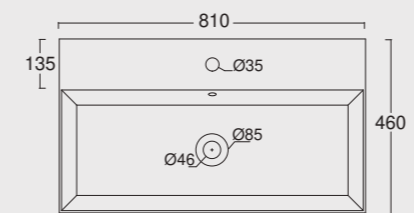

NEW Cod. 34330101

Lavabo Spy 81x46
Spy washbasin 81x46