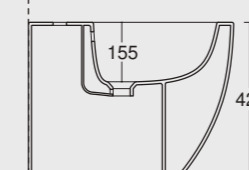

Colore nero matt
Black matt color

Cod. 22440101

Lavabo Form 60x35 h15
Form washbasin 60x35 h15

Form

Cod. VAFO
 Vasca Form in acrilico 190x90
 Form acrylic bathtub 190x90

Cod. 22240101
Vaso Form
Form WC

Cod. 22250101
Bidet Form
Form bidet