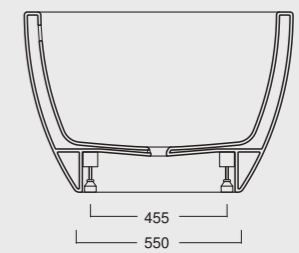

Colore nero matt
Black matt color

Cod. 22440101

Lavabo Form 60x35 h15
Form washbasin 60x35 h15

Form

Cod. VAFO
 Vasca Form in acrilico 190x90
 Form acrylic bathtub 190x90

Cod. 22240101
Vaso Form
Form WC

Cod. 22250101
Bidet Form
Form bidet