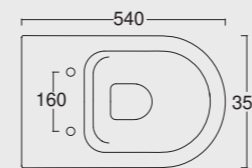

Colore nero matt
Black matt color

Cod. 22440101

Lavabo Form 60x35 h15
Form washbasin 60x35 h15

Form

Cod. VAFO
 Vasca Form in acrilico 190x90
 Form acrylic bathtub 190x90

Cod. 22240101
Vaso Form
Form WC

Cod. 22250101
Bidet Form
Form bidet