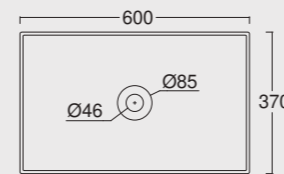

Colore caffè matt
Coffee matt color

Cod. 31140101
Lavabo Hide Circle
Hide washbasin Circle

Hide

Cod. 31120101
 Lavabo Hide Stadium
 Hide washbasin Stadium

Cod. 31130101
 Lavabo Hide 60x37
 Hide washbasin 60x37