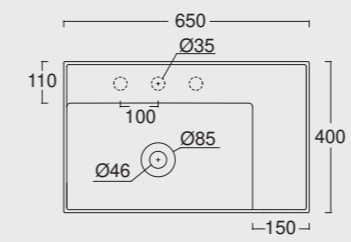

Cod. 31110101
Lavabo Hide 65x40
Hide washbasin 65x40