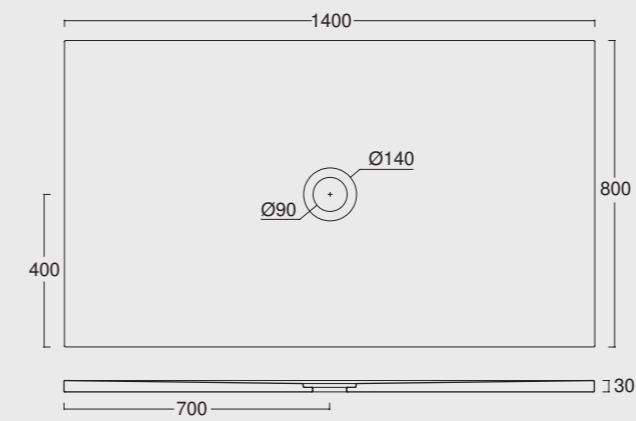

Cod. PD801403
Piatto doccia Form 80x140xh3
Form shower tray 80x140xh3