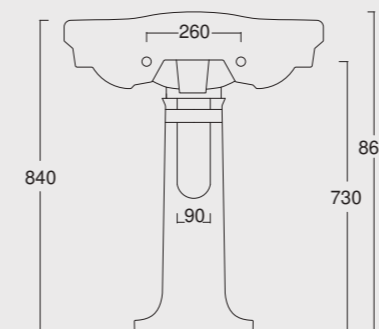

Cod. 28240101

Colonna in ceramica per lavabo Boheme 70
Ceramic pedestal for Boheme Washbasin 70