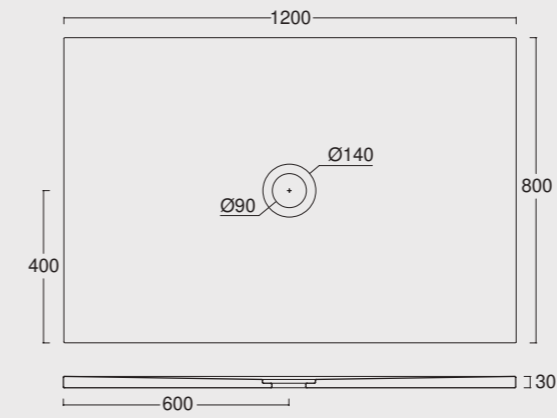

Cod. PD701403
 Piatto doccia Form 70x140xh3
 Form shower tray 70x140xh3

Cod. PD801003
Piatto doccia Form 80x100xh3
Form shower tray 80x100xh3

Cod. PD801203
Piatto doccia Form 80x120xh3
Form shower tray 80x120xh3