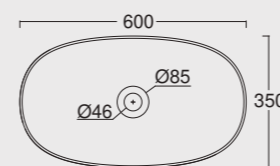

Colore nero matt
Black matt color

Cod. 22440101

Lavabo Form 60x35 h15
Form washbasin 60x35 h15