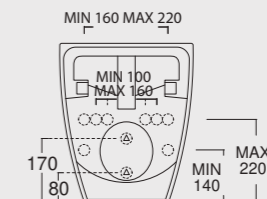

Cod. 22250101
Bidet Form
Form bidet