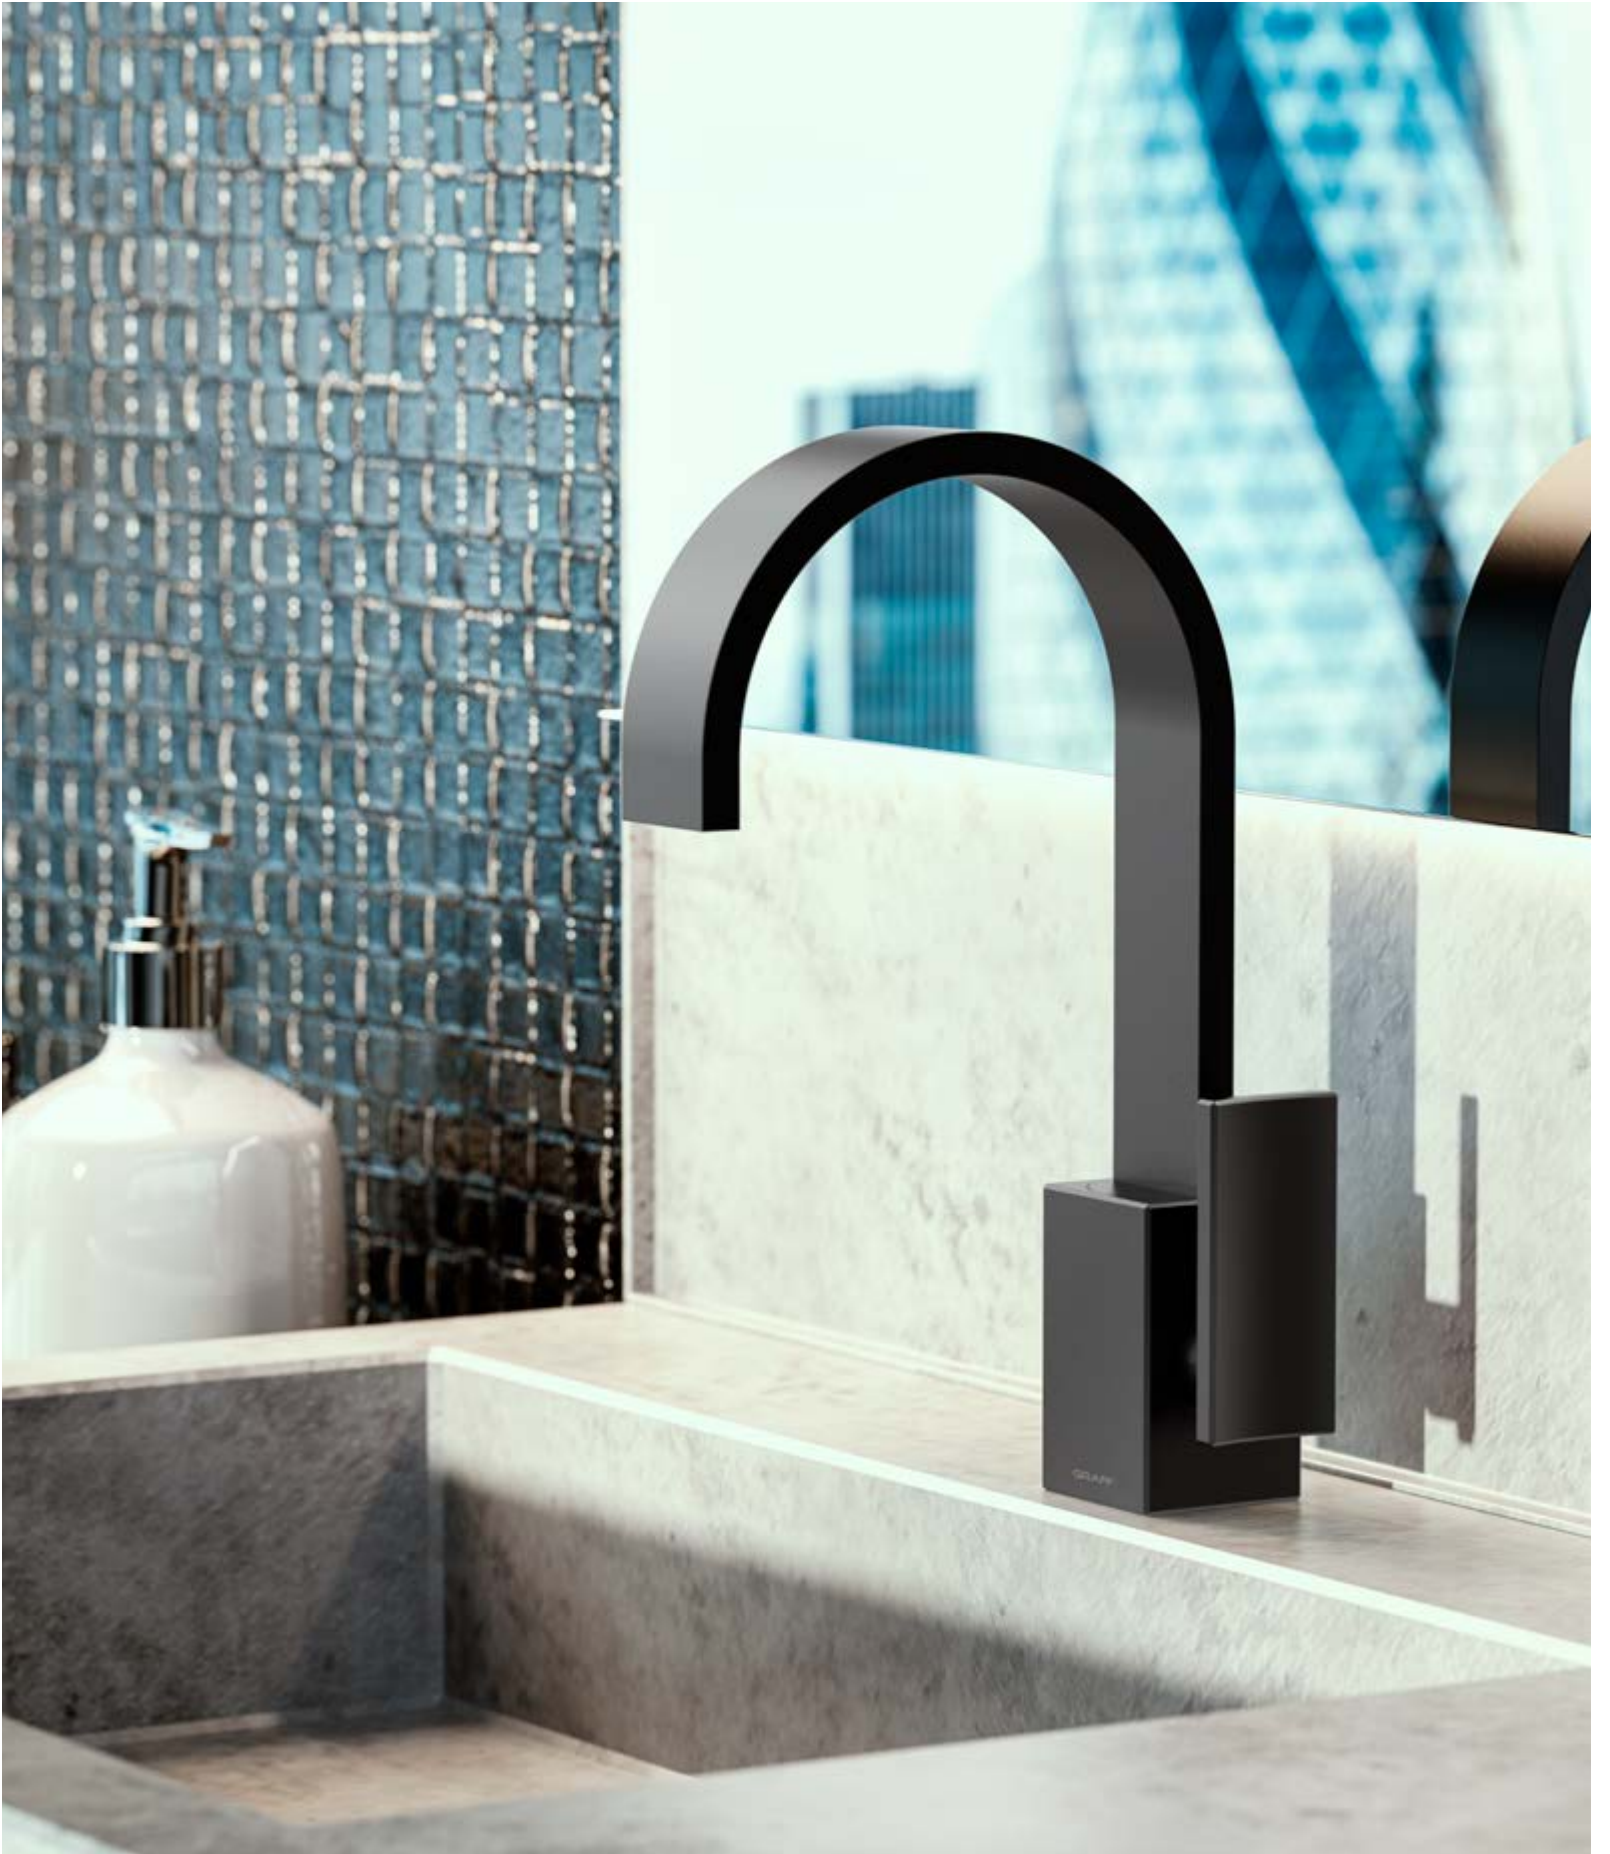

Sleek and elegant.

*Sade stands in the bathroom as an architectural element
with a defined contemporary design.*

*With a curved flat spout, its water flow resembles
a cascading water fall; the handles recall the spout's inclination,
giving the product an extra hint of charm.*

SADE

DESIGNED BY G+DESIGN STUDIO

Sade Lavatory Faucet (24K Brushed Gold): -1800-LM36-BAU

*Sade Wall-Mounted Lavatory Faucet
(24K Polished Gold): -1835-LM36W-AU*

Sade Lavatory Faucet (Architectural Black®): -1800-LM36-BK