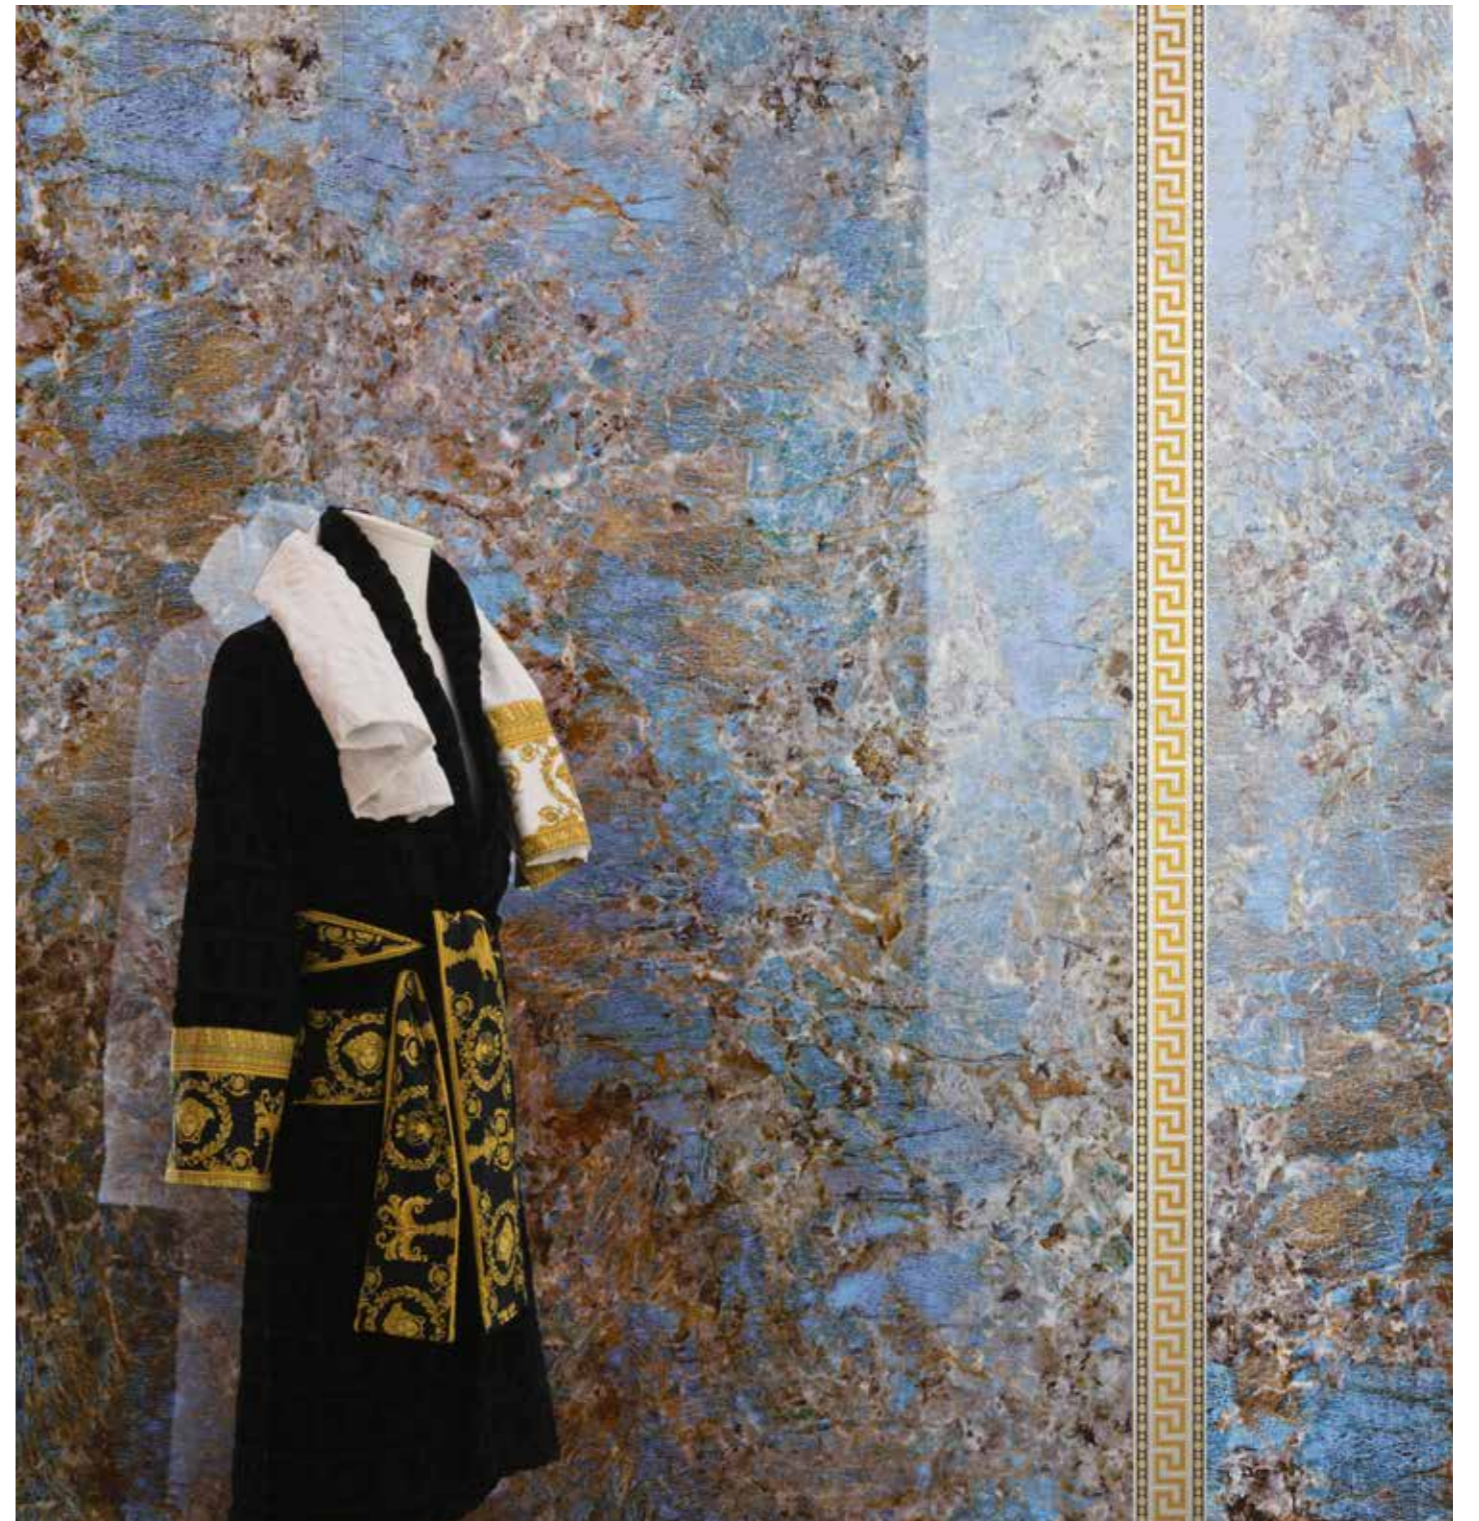

Wall: Galaxy Blue Lux 120x280 - Listello Greca 12x280