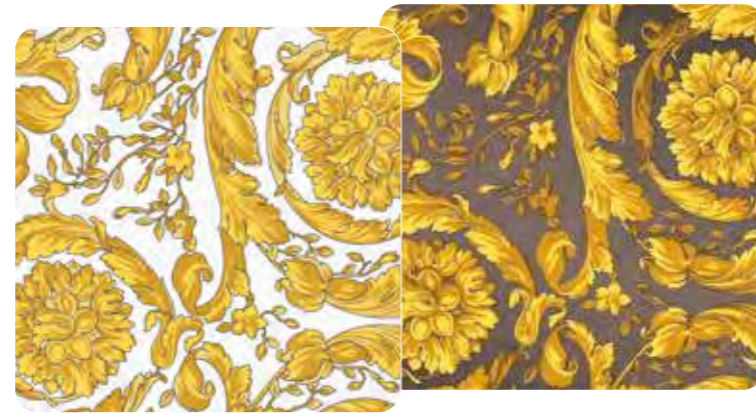

BAROCCO MAXI

G0067671
BAROCCO MAXI WHITE
120x280 - 6 MM

G0067670
BAROCCO MAXI MIRROR
120x280 - 6 MM