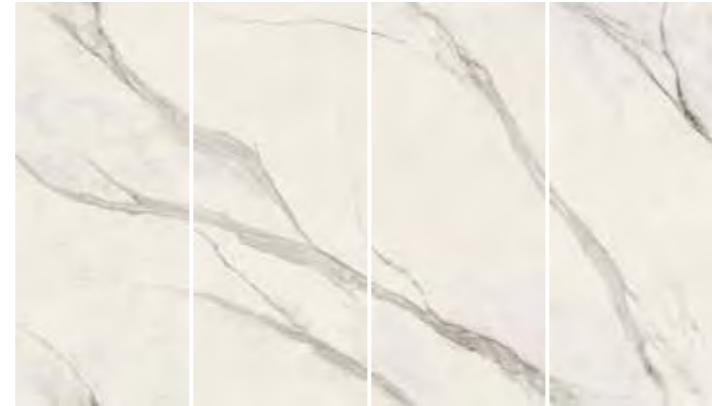

STATUARIO WHITE

120x280 6 MM

RIPRESA GRAFICA TRA LE DIVERSE LASTRE CONTENUTA ENTRO UNA TOLLERANZA DI 3 CM.
COMPOSIZIONE A 4 LASTRE NON VENDIBILI SINGOLARMENTE.

Graphic clearance among the different slabs ranging within 3 cm.
4 Composition slabs not sold separately.