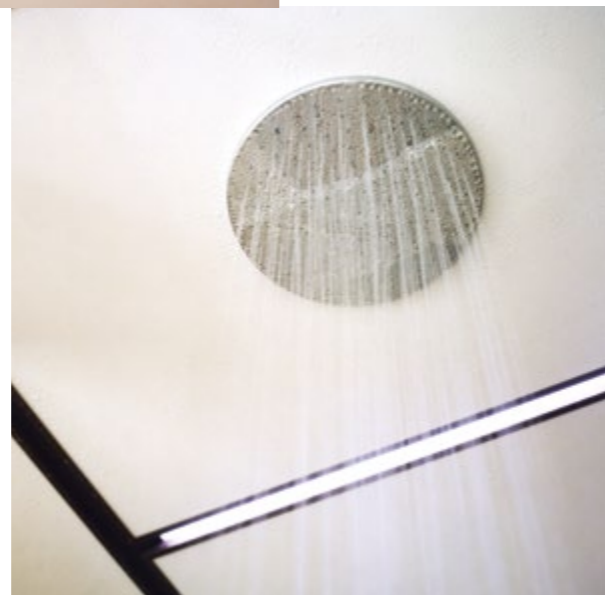

The modular system combining sauna, steam bath and shower. A real personal spa designed for versatility and style.

- > Steam bath materials of outstanding quality: laminated grès porcelain Champagne or cane glass, Corian® white benches, teak accessories.
- > Internal walls available to be tiled with other materials for made to measure projects.
- > Number of options is available for positioning and orienting the access doors to the two spaces, for individual solutions within the wellness area.
- > BodyLove offers countless customization options as far as choice and combination of materials.

BodyLove SH / sauna + hammam /

1 >

2 >

1 >
Sauna: heat-treated solid wood.
Hammam: Corian®, Champagne grès porcelain.

2 >
Sauna: natural Canadian hemlock.
Hammam: Corian®, fluted glass.

BodyLove SH Front
Sauna: natural Canadian hemlock.
Hammam: Corian® and fluted glass.

BodyLove SH / sauna + hammam /

Hammam: Corian® and fluted glass.
Sauna: natural Canadian hemlock.

BodyLove SH Front
Sauna: heat-treated solid wood.
Hammam: Corian® and Champagne grès porcelain.

BodyLove SH Side
 Sauna: heat-treated solid wood.
 Hammam: Corian® and Champagne grès porcelain.

BodyLove SH Front
 Sauna: heat-treated solid wood.
 Hammam: Corian® and walls in customised material.

Sauna: natural Canadian hemlock.

Hammam: Corian® and fluted glass.

BodyLove SH Side
Sauna: heat-treated solid wood.
Hammam: Corian® and Champagne grès porcelain.