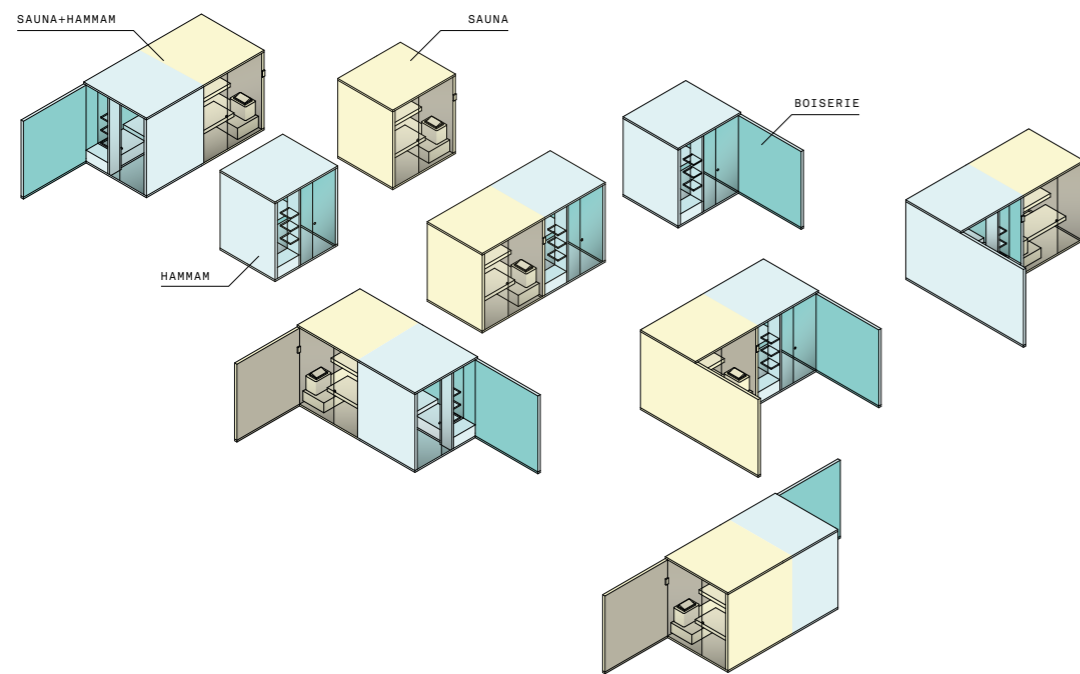

BodyLove SH Front
Sauna: heat-treated solid wood.
Hammam: Corian® and Champagne grès porcelain.