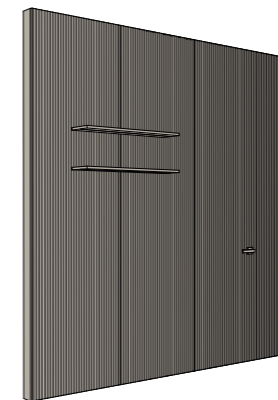

BOISERIE + PORTA boiserie with door

Pannelli boiserie laccato opaco rigato finitura Bronzo e mensole in laccato opaco finitura Nero con Led. Porta filo muro in laccato opaco finitura Bronzo.

Boiserie panels in ribbed matt lacquered Bronzo finish and shelves in matt lacquered black finish with integrated Led. Door flush with the wall in matt lacquered Bronzo finish.