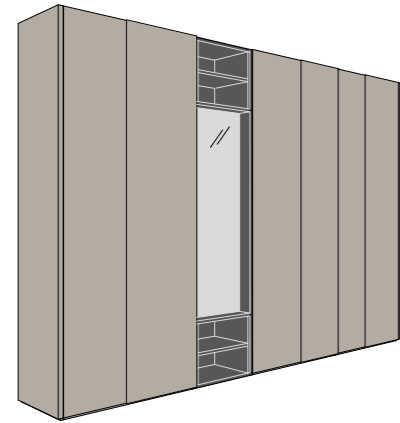

WAVE + SECRET AIR armadio wardrobe

Anta laccato opaco finitura Sahara BG con profilo in alluminio nero, struttura interna finitura Lino grey. Secret Air legno impiallacciato finitura Rovere TC.

Matt lacquered door Sahara BG finish with black aluminum integrated profile. internal structure Lino grey finish. Secret Air wood veneer Rovere TC finish.