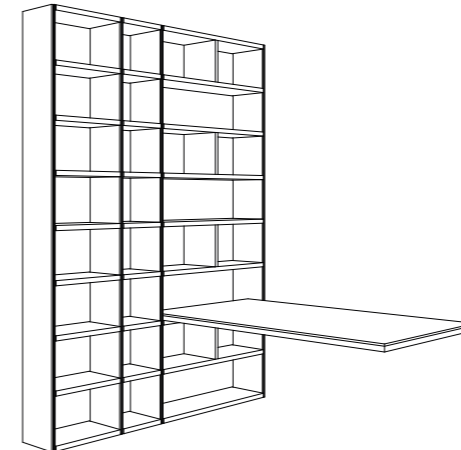

ANTA CON MANIGLIA INTEGRATA / DOOR WITH INTEGRATED HANDLE

FLAT armadio wardrobe

Anta e struttura interna in bilaminato legno finitura Mandorlo, apertura push-pull.
Door and internal structure in wood bilaminated Mandorlo finish, push-pull opening.