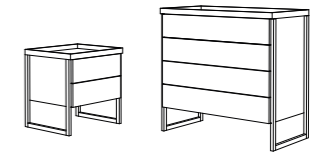

bedside drawers and dresser **MISTY TRAY COLLECTION**

Anta impiallacciato legno finitura Rovere TC con struttura in alluminio nero e vassoio laccato opaco finitura nero.

Door in wood veneer Rovere TC finish with black aluminum structure and matt lacquered tray black finish.