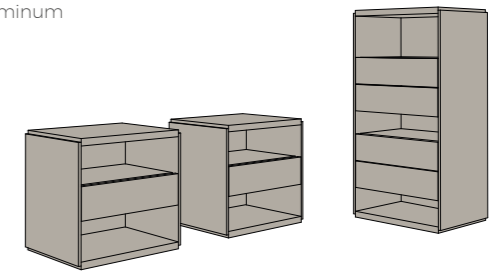

WONDER high chest of drawers and bedside drawers

Comodini: struttura e anta in laccato metallico finitura Brunito, inserto in alluminio nero opaco. Settimini: struttura e anta in laccato opaco finitura Cappuccino, inserto in alluminio nero opaco.

Bedside drawers: structure and drawers in metal lacquered Brunito finish, insert in black aluminum profile. High chest of drawers: structure and drawers in matt lacquered Cappuccino finish, insert in black aluminum profile.