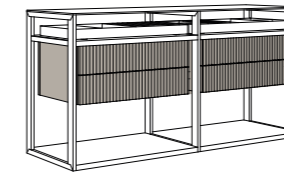

6

TECHNICAL DATA