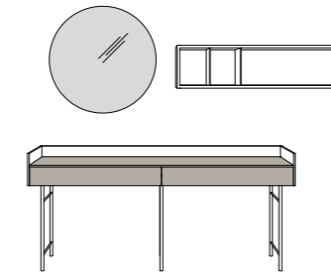

scrittoio desk **O'DAY**

Struttura in metallo finitura nero opaco, cassetti in bilaminato finitura Mandorlo, fianchi e schiena in laccato opaco finitura Arabian clay. Vano a giorno superiore in bilaminato finitura Mandorlo.

Structure in metal matt black finish, drawers in bilaminated Mandorlo finish, side and back panels in matt lacquered Arabian clay finish. Upper open unit in bilaminated Mandorlo finish.