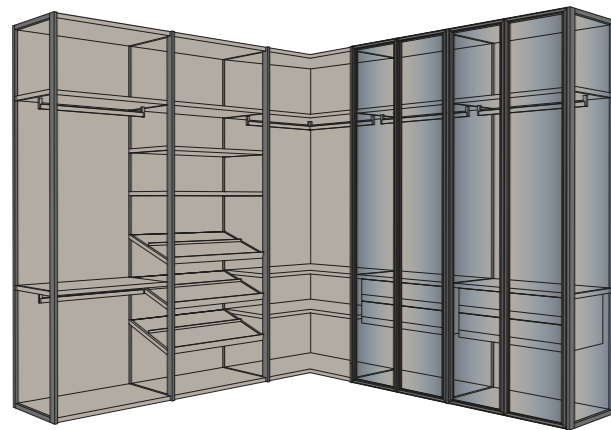

NAKED cabina armadio walk-in closet

Struttura con tramezzi in alluminio finitura nero opaco. Ante Evans air in alluminio finitura nero opaco e vetro fumè. Schienali in bilaminato finitura Africa BK e ripiani in legno Rovere TC.

Structure with partition frame in aluminum matt black finish. Evans air doors in aluminum matt black finish and fumè glass. Back panels in bilaminate Africa BK finish and shelves in wood Rovere TC.

6

TECHNICAL DATA

NAKED vanity island

Struttura in alluminio finitura nero opaco con cassetti sospesi in laccato opaco finitura Bronzo. Vassoi in eco-pelle finitura Pandora 10 e top in vetro fumè.

Matt black aluminum structure with suspended drawers in matt lacquered Bronzo finish. Trays in eco-leather Pandora 10 finish and top in glass fumè finish.

bedside drawers and dresser **MISTY TRAY COLLECTION**

Anta impiallacciato legno finitura Rovere TC con struttura in alluminio nero e vassoio laccato opaco finitura nero.

Door in wood veneer Rovere TC finish with black aluminum structure and matt lacquered tray black finish.