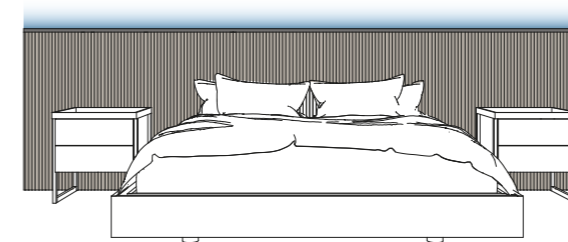

SOLO + BOISERIE giroletto e boiserie bed frame and boiserie

Pannelli boiserie in laccato opaco finitura Bronzo con profilo superiore in alluminio nero e Led integrato. Giroletto in legno finitura Rovere TC.

Boiserie panels in matt lacquered Bronzo finish with upper matt black aluminum profile with integrated Led. Bed frame in wood Rovere TC finish.