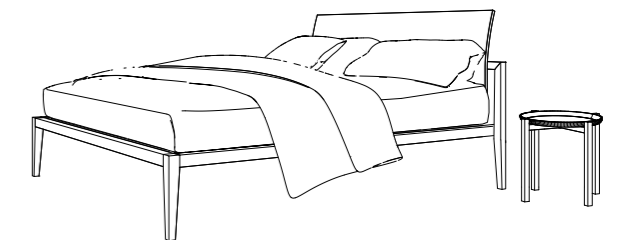

letto bed **THELONIUS**

Struttura in impiallacciato legno finitura Rovere FM.
Structure in wood veneer Rovere FM finish.