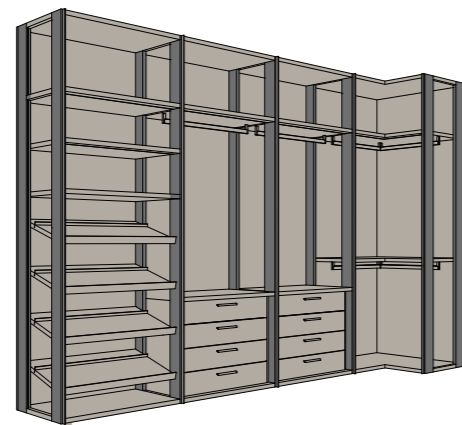

UNLIMITED armadio senza ante wardrobe without doors

Struttura con tramezzi in laccato opaco finitura Arabian clay e alluminio nero opaco, schienali e ripiani in laccato opaco finitura Arabian clay, cassettiere laccato opaco finitura Arabian clay, profili verticali in alluminio nero opaco.

Wardrobe structure with partition frame in matt lacquered Arabian clay finish and matt black aluminum, back panel and shelves in matt lacquered Arabian clay finish, drawers in matt lacquered Arabian clay finish, aluminum vertical profiles in matt black.