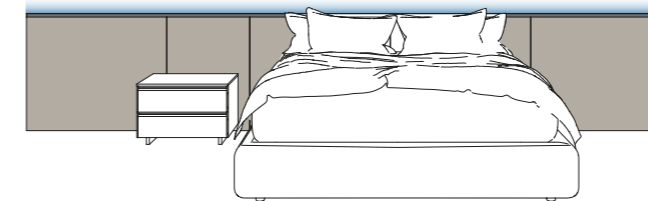

SOLO + BOISERIE giroletto e boiserie bed frame and boiserie

Pannelli boiserie legno finitura Frassino BL con profilo Led superiore in alluminio nero. Giroletto in tessuto finitura Roma 06.

Boiserie panels in wood Frassino BL finish with upper matt black Led aluminum profile. Bed frame in fabric Roma 06 finish.