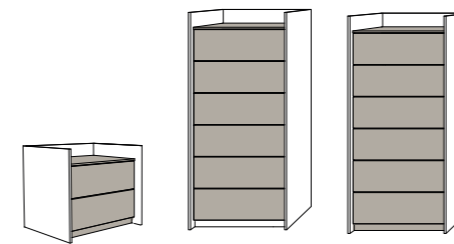

ELLINGTON comodino e settimano bedside drawers and high chest of drawers

Struttura esterna e piano in bilaminato legno finitura Noce NT, cassetti in laccato opaco finitura Grigio LV.
External structure and plain in wood bilaminated Noce NT finish, drawers in matt lacquered Grigio LV finish.