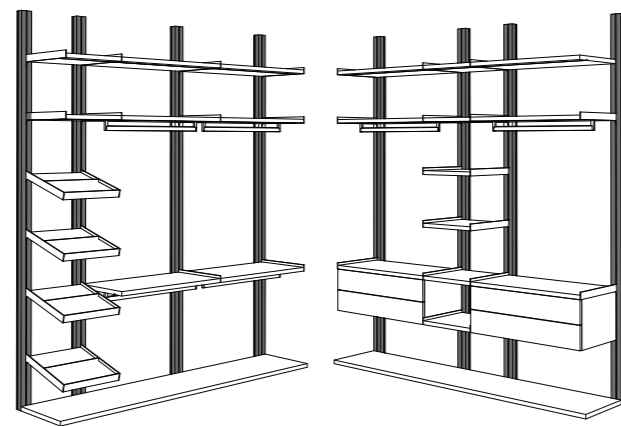

EVIDENCE cabina armadio walk-in closet

Palo finitura nero opaco con led integrati, ripiani e cassettiere bilaminato legno finitura Noce NT.
Matt black finish pole with integrated led profile, shelves and drawers bilaminated wood Noce NT finish.