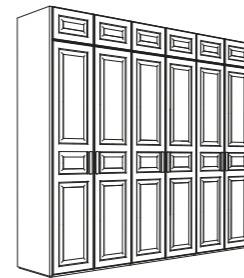

MADELEINE

Finiture disponibili | Available finishes:
Laccato opaco

Versione | Version:
Armadio battente