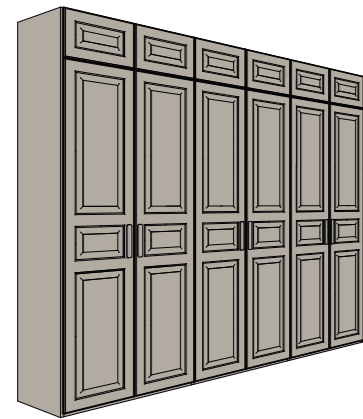

MADELEINE armadio wardrobe

Anta in laccato opaco finitura Grigio LV con maniglia integrata nell'anta, fondello in finitura. Struttura interna in bilaminato finitura Lino.

Door in matt lacquered Grigio LV finish with integrated handle same finish. Internal structure in bilaminated Lino finish.

ANTA CON FONDELLO / DOOR WITH RECESSED HANDLE