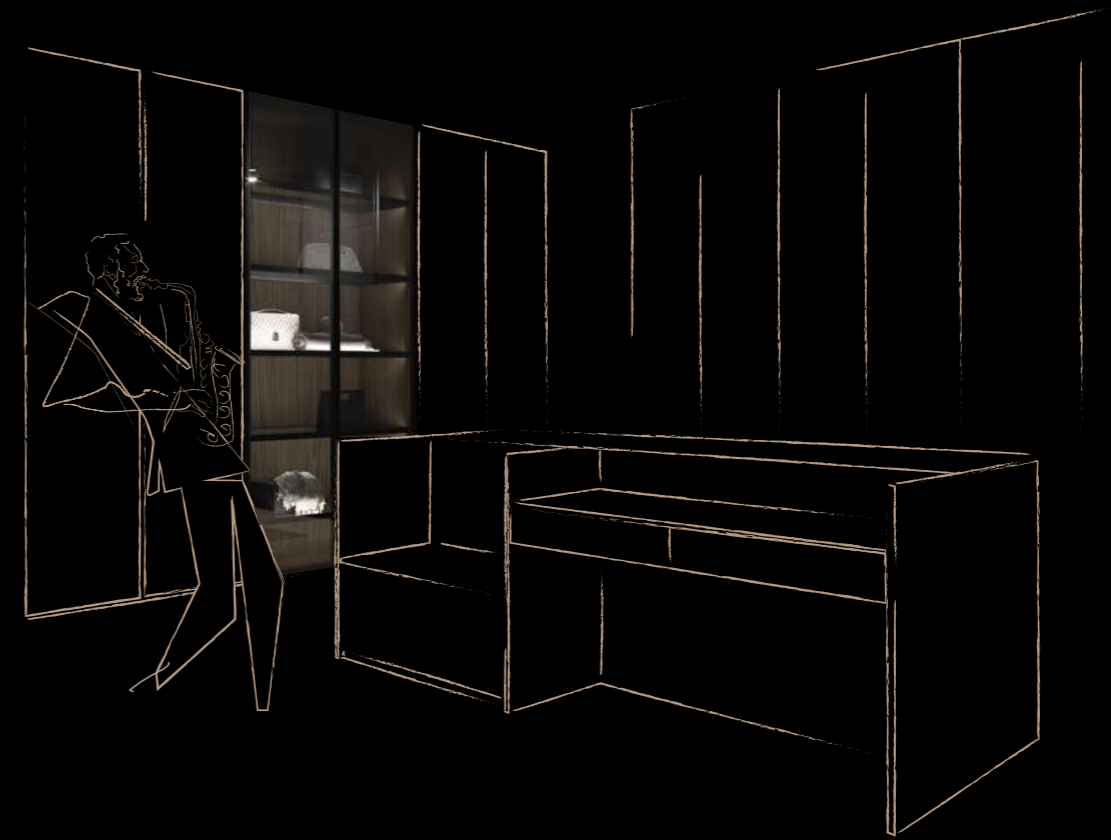

7th STORY. SHINE