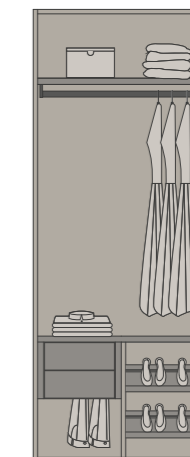

20

- 1 cassettiera 2 cassetti
- 2 ripiani
- 2 ripiani inclinati
- 1 tubo appendi abiti
- 1 drawer unit 2 drawers
- 2 shelves
- 2 sloping shelves
- 1 clothes rod