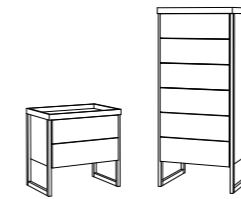

MISTY TRAY COLLECTION high chest of drawers and bedside drawers

Struttura in laccato opaco finitura Nero, fianchi in legno finitura Frassino BL, ante in eco-pelle finitura Corfù tabac e vassoio in laccato opaco finitura Nero.

Structure in matt lacquered Nero finish, side panels in wood Frassino BL finish, doors in eco-leather Corfù tabac finish and tray in matt lacquered Nero finish.