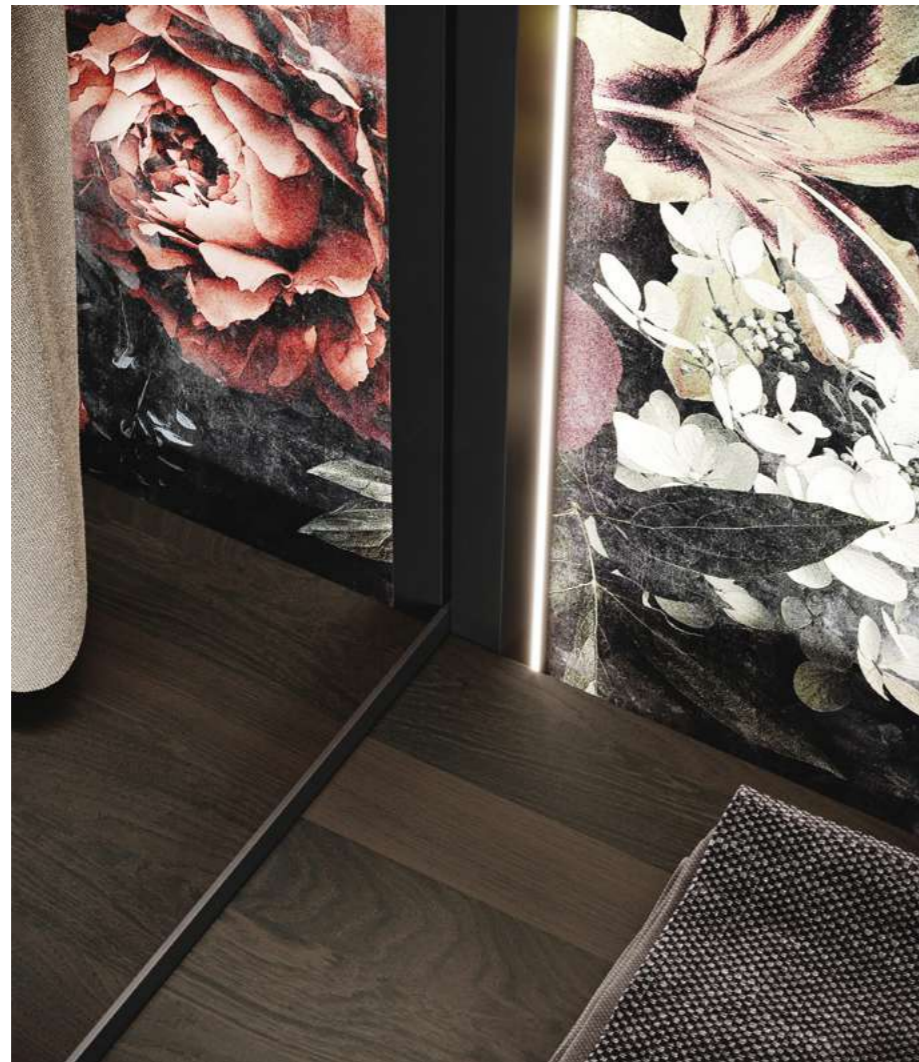

Cabina armadio Evidence con palo Led finitura nero opaco e ripiani in legno finitura Rovere TC. Isola Duke in finitura laccato opaco Sahara BG con vassoi in eco-pelle vintage finitura Pandora 06.

Evidence walk-in closet with Led pole in matt black finish and shelves in wood Rovere TC finish. Duke island in matt lacquered Sahara BG finish with tray in vintage eco-leather Pandora 06 finish.