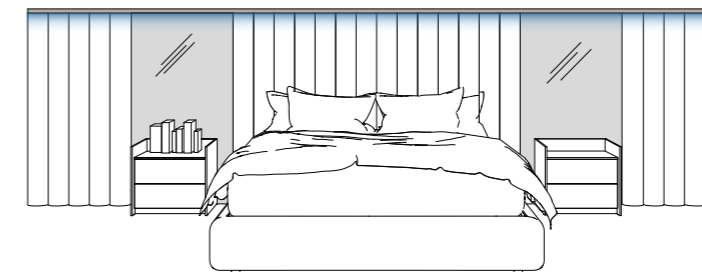

MIRROR ARABESQUE letto bed

Giroletto in tessuto finitura Roma 10. Schienale in vetro specchio bronzo e doghe in tessuto finitura Roma 10. Mensole superiore in legno finitura Frassino BL con Led integrato.

Bed frame in fabric Roma 10 finish. Back panels in glass mirror bronze and lines in fabric Roma 10 finish. Upper shelves in wood Frassino BL finish with integrated Led.