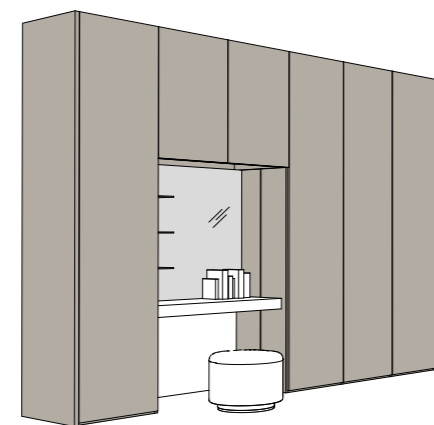

FLAT armadio wardrobe

Anta laccato opaco finitura Grigio BX con apertura push-pull, struttura interna in bilaminato finitura Noce NT. Vano centrale con piano sospeso in laccato opaco finitura Grigio BX, ripiani in vetro trasparente e specchio.

Door in matt lacquered Grigio BX finish with push-pull opening, internal structure in bilaminated Noce NT finish. Central unit with suspended desk in matt lacquered Grigio BX finish, shelves in transparent glass and mirror.

ANTA CON APERTURA PUSH-PULL

OLIVER + BIG MAMA tavolo + sedie table + chairs

Struttura e piano tavolo in laccato opaco finitura Nero. Sedia in velluto Viky 10 e struttura in legno finitura Rovere scuro.

Table in matt lacquered Nero finish. Chair in velvet Viky 10 finish with structure in wood Rovere scuro finish.

ELLINGTON COLLECTION high cest of drawers

Struttura esterna in laccato opaco finitura Grigio BX e cassetti in bilaminato legno finitura Noce NT.

External structure in matt lacquered Grigio BX finish and drawers in bilaminated wood Noce NT finish.