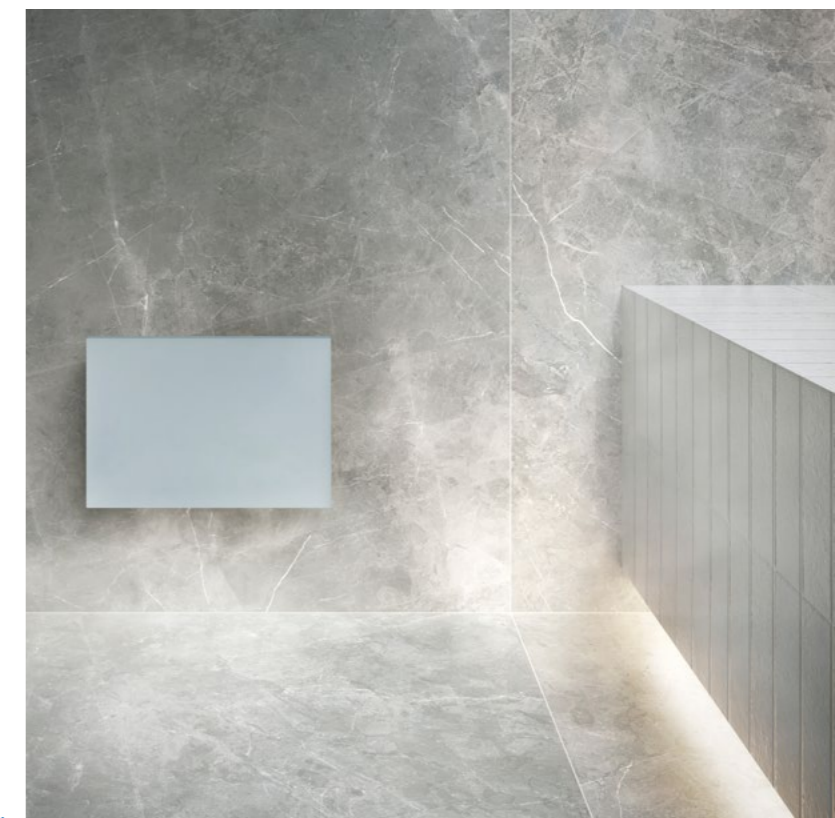

2 >
Inside Glass.