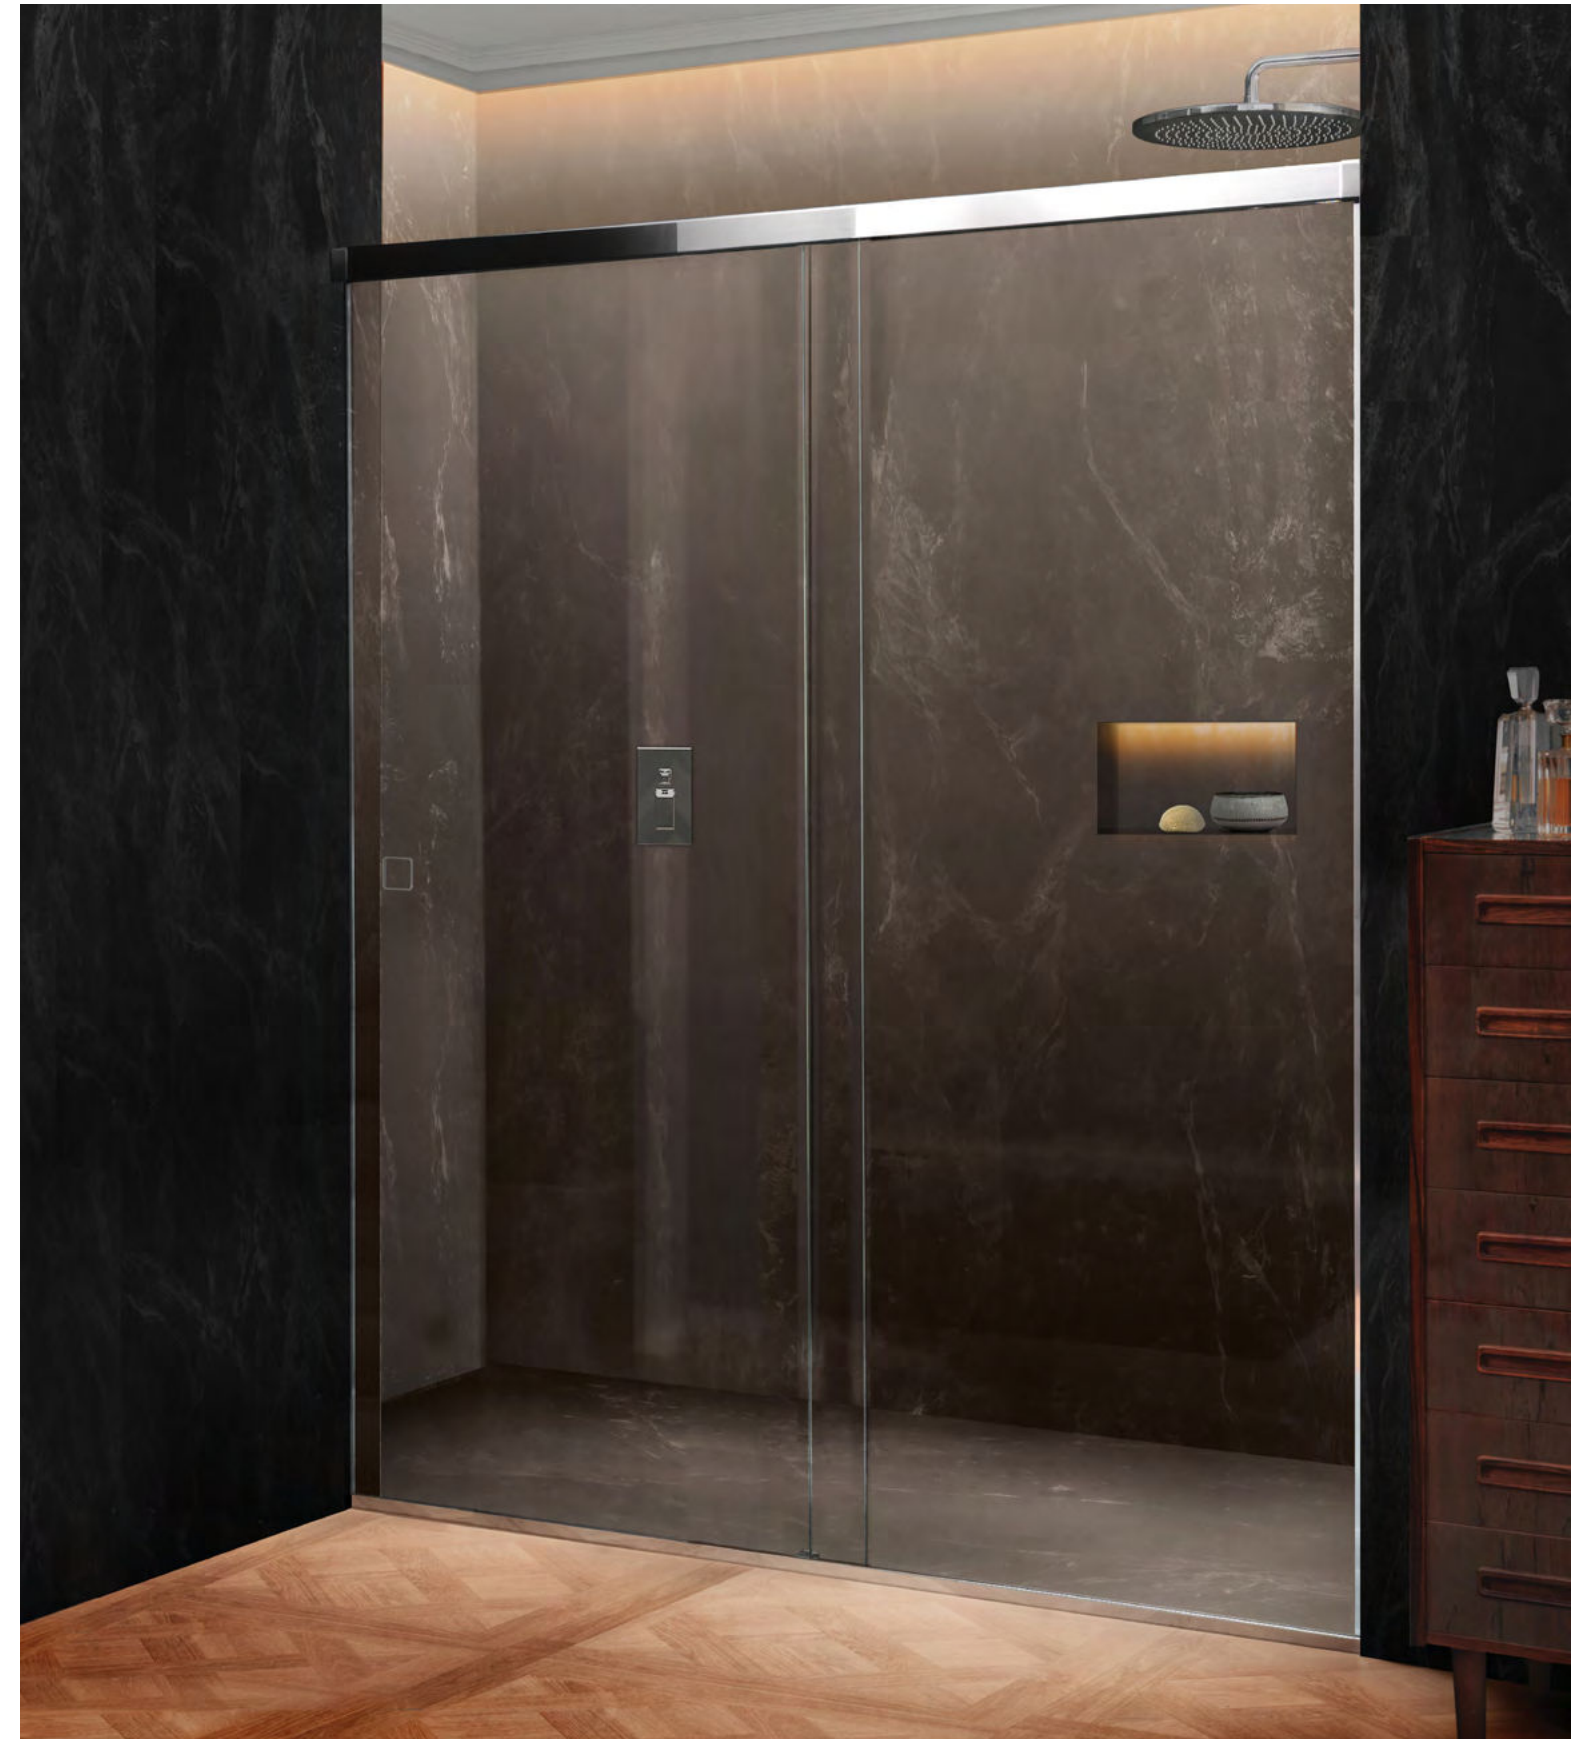

Designed for seamless integration into your unique interior, glide into your sensory experience with the *Harmony*.

Shown standard with chrome fittings and square finger pull handle.

Often specified with recessed profiles. Full pricing and technical details are overleaf.