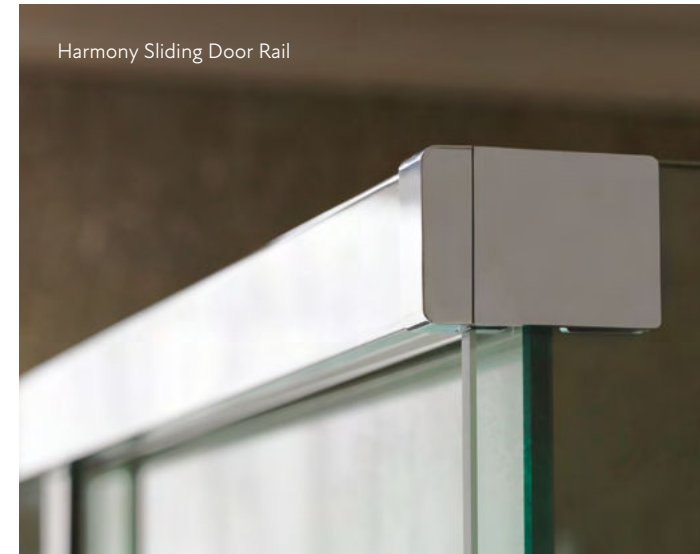

Images are representative only. Samples are available from your Majestic Dealer on request.

FRAMELESS FITTINGS

The Majestic hinge

One of the defining features of a Frameless Majestic shower screen is the hinge, whose iconic flat landscape design is unmatched.

This heavyweight fitting is fully adjustable, with its unique bias mechanism providing positive pressure and perfect door closure every time.

FRAMELESS FITTINGS

Our components are precision engineered from solid brass and stainless steel.