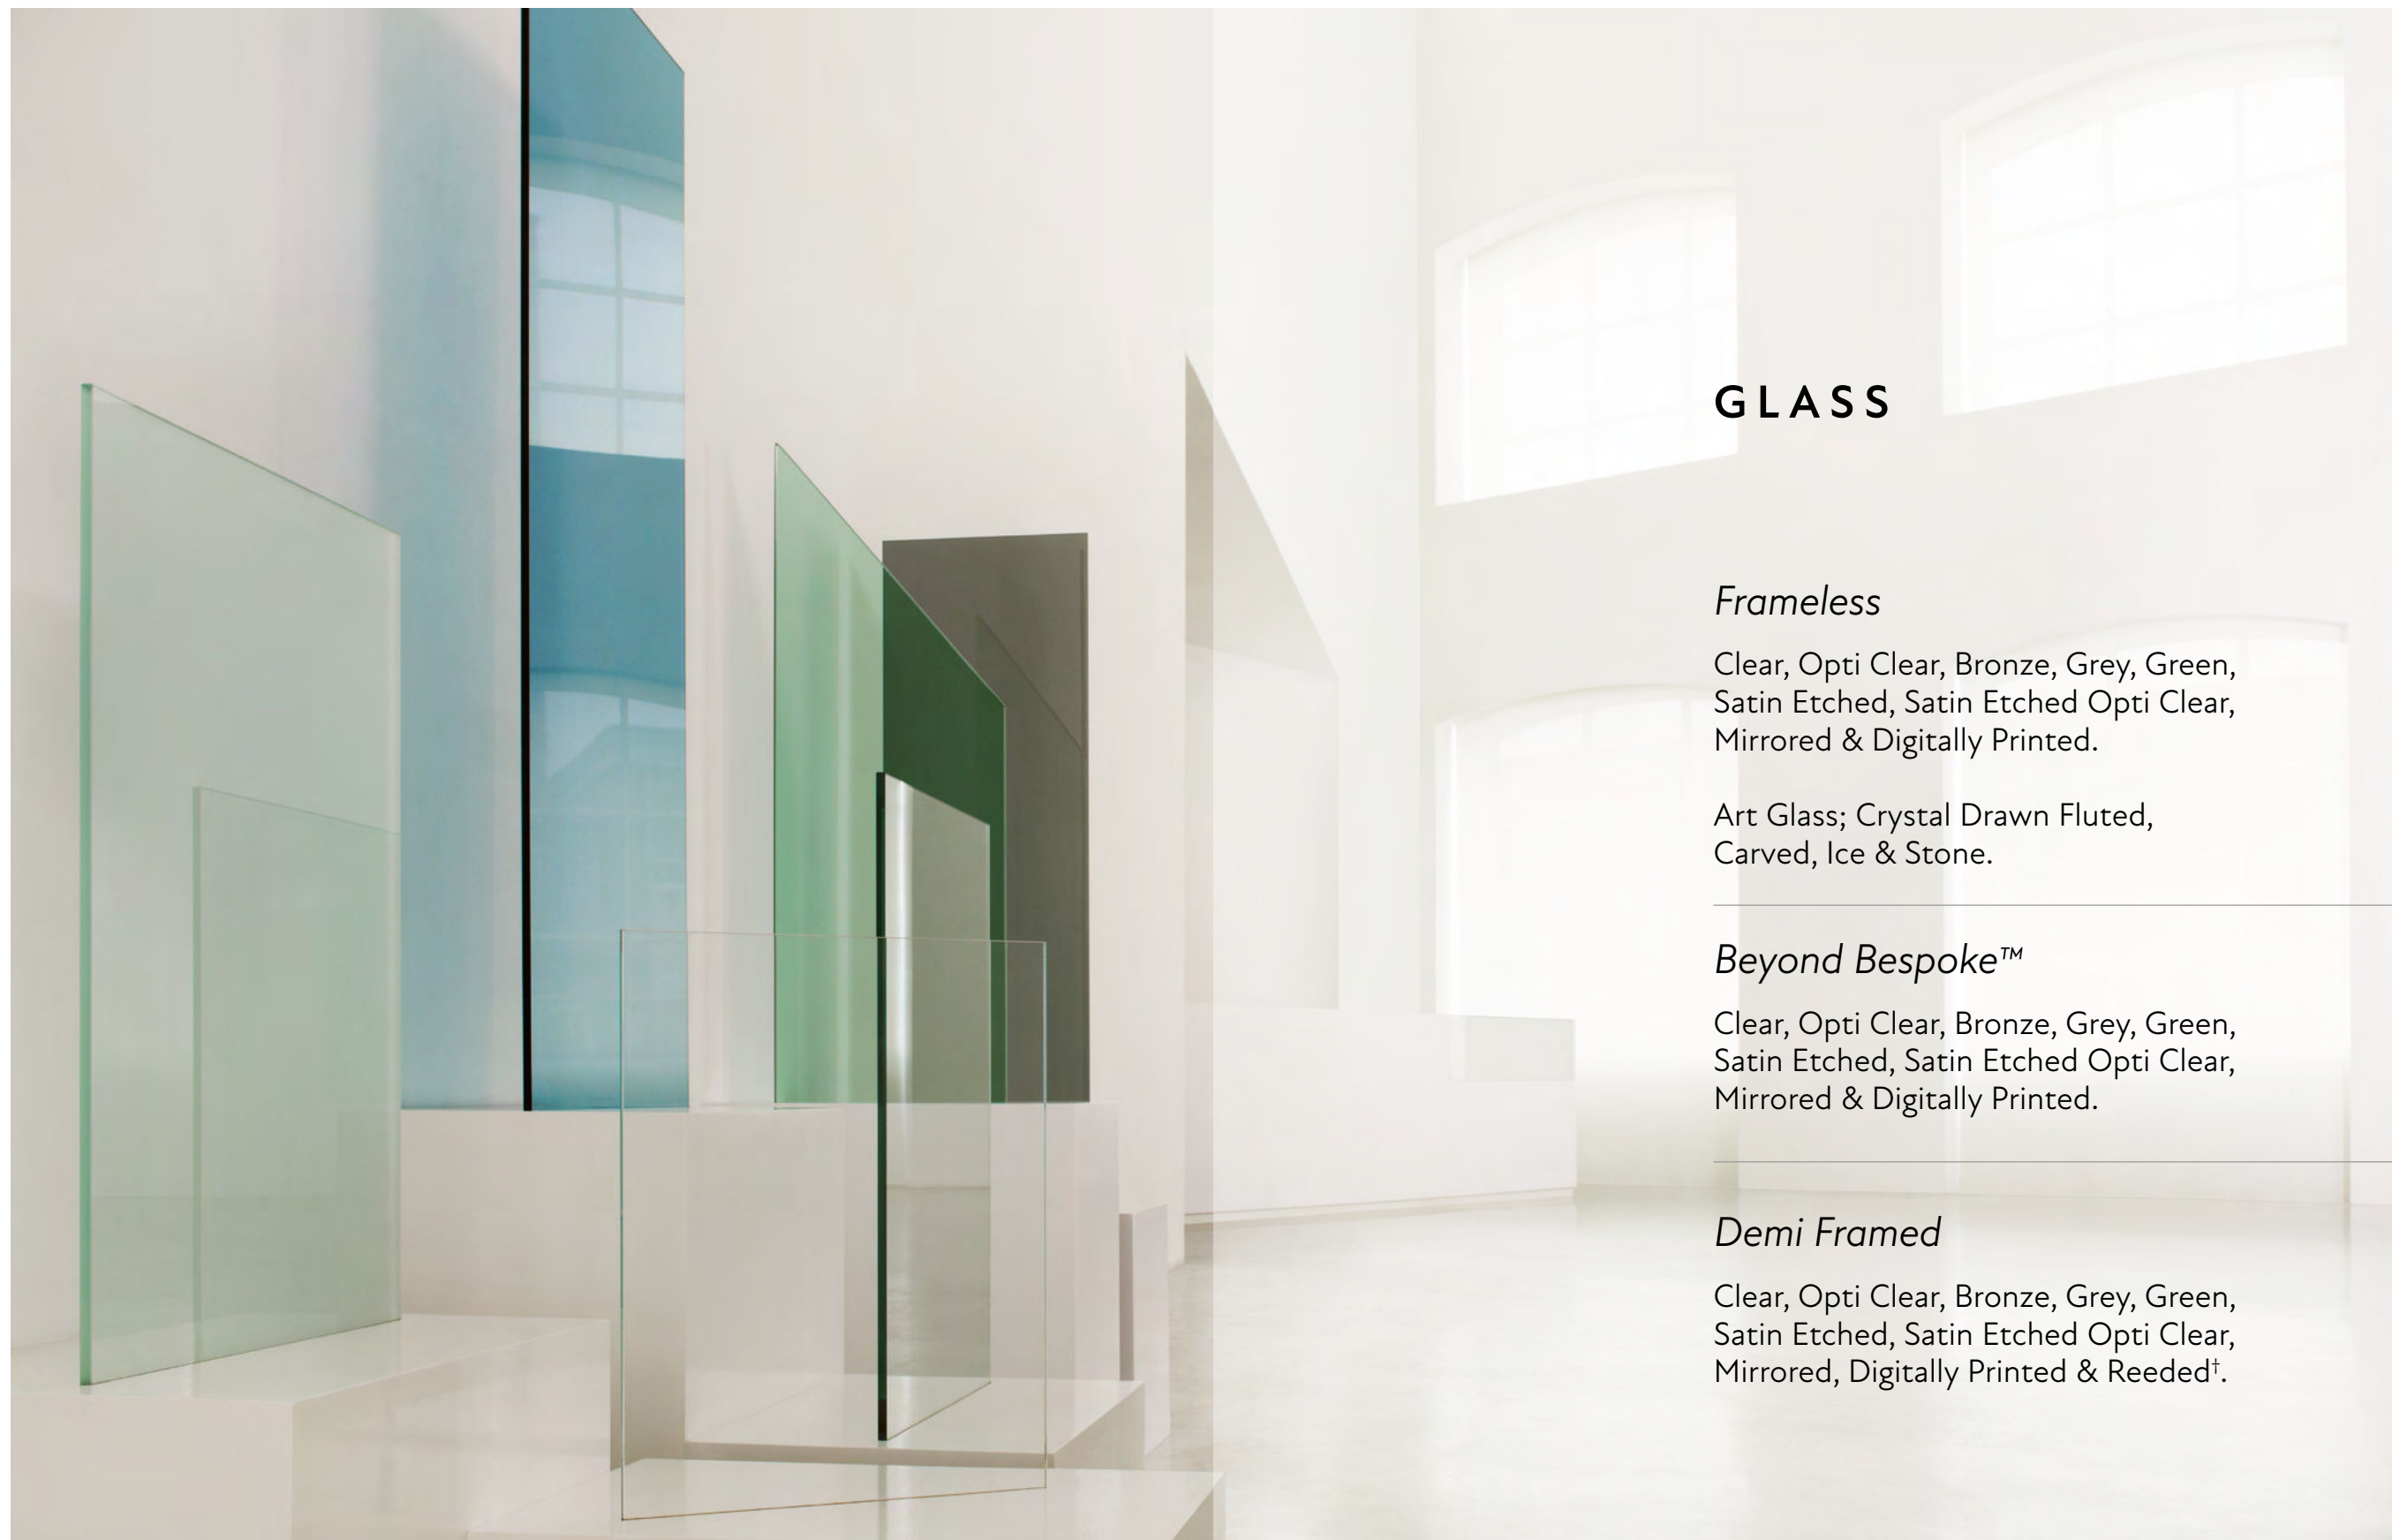

Images are representative only. Samples are available from your Majestic Dealer on request.

FRAMELESS FITTINGS

The Majestic hinge

One of the defining features of a Frameless Majestic shower screen is the hinge, whose iconic flat landscape design is unmatched.

This heavyweight fitting is fully adjustable, with its unique bias mechanism providing positive pressure and perfect door closure every time.

FRAMELESS FITTINGS

Our components are precision engineered from solid brass and stainless steel.

HANDLES

A designer knows they have achieved perfection not when there is nothing left to add, but when there is nothing left to take away.

HANDLES

GLASS

Frameless

Clear, Opti Clear, Bronze, Grey, Green, Satin Etched, Satin Etched Opti Clear, Mirrored & Digitally Printed.