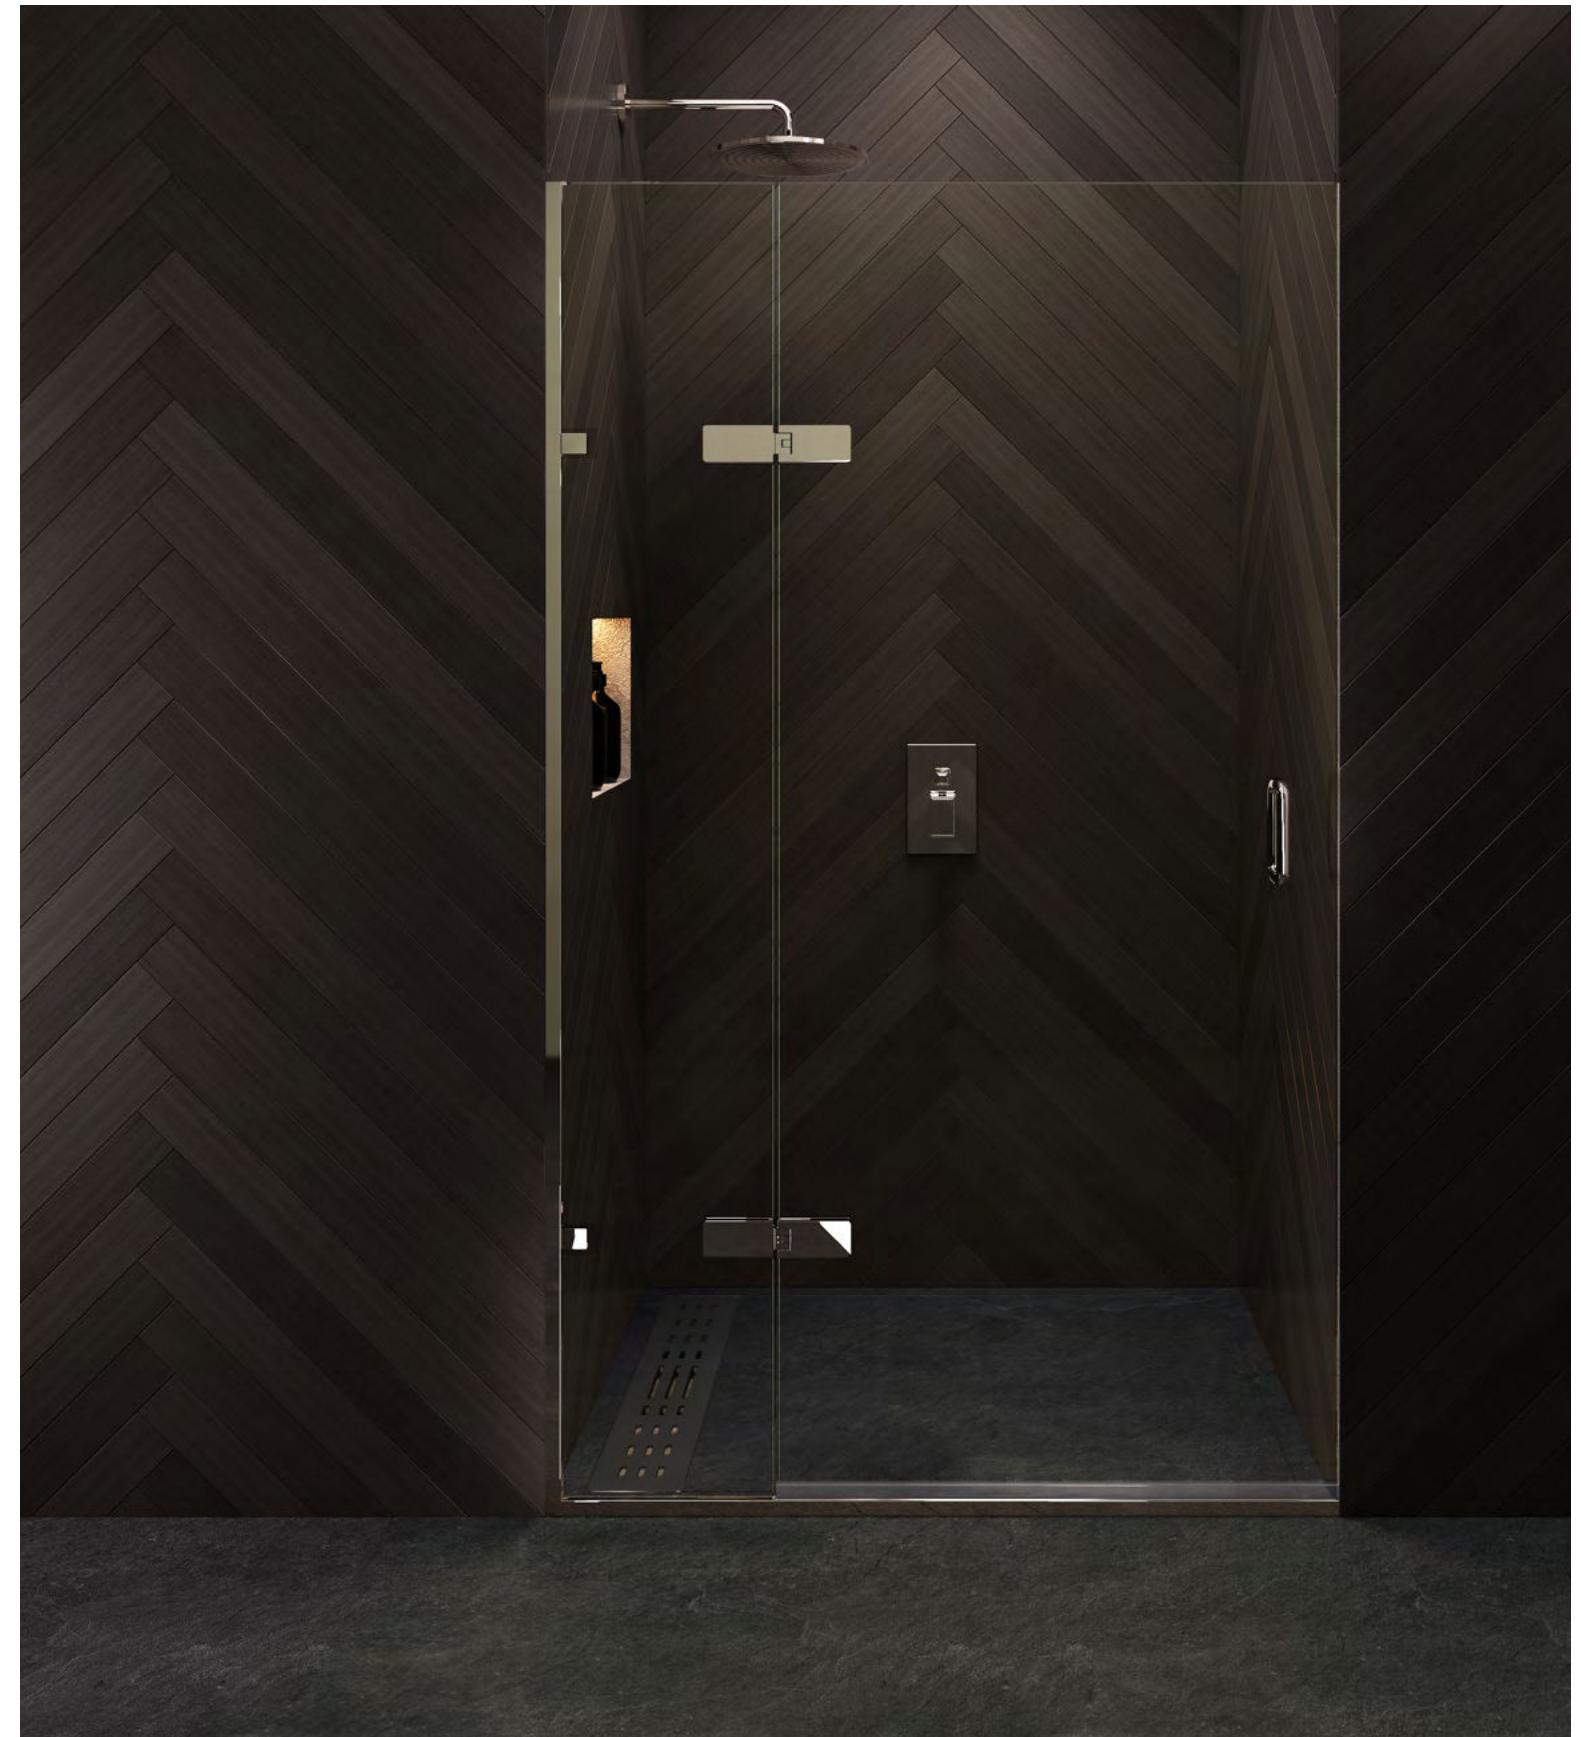

Celebrating Majestic's iconic hinge, the *Agave* is the ideal choice when bringing texture and colour into an alcove shower space.

Shown Standard with chrome fittings, clear glass and short round D handle.

Often specified with the long contour handle. Full pricing and technical overleaf.