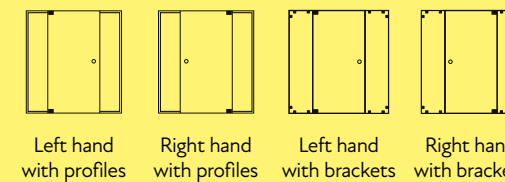

TWO

Select Handing

Left hand with profiles Right hand with profiles Left hand with brackets Right hand with brackets

THREE

Select Handle	Price inc. VAT	Price exc. VAT
Short / Long Round D	—	—
Short / Long Square D	—	—
Short / Long Contour	—	—
Short / Long Chamfer	—	—
Towel Rail	—	—
Round / Square Finger Pull	—	—

Specification

- Inward or outward opening
- Anti-calcium coating
- Floor and ceiling mounted hinges
- Opti Clear 10mm glass
- Profiles or brackets, never both

Design Parameters

- Maximum - panel size of up to 4m²
  - door width 785mm
  - door size 1.8m²
- Hinges are mechanically fixed using screws. Suitable noggings are required in the floor and ceiling for fixing
- Not guaranteed watertight as there is no underframe, please design your space accordingly

Survey & Installation Service

- Survey & Installation price included for Area 1 only (see page 188)