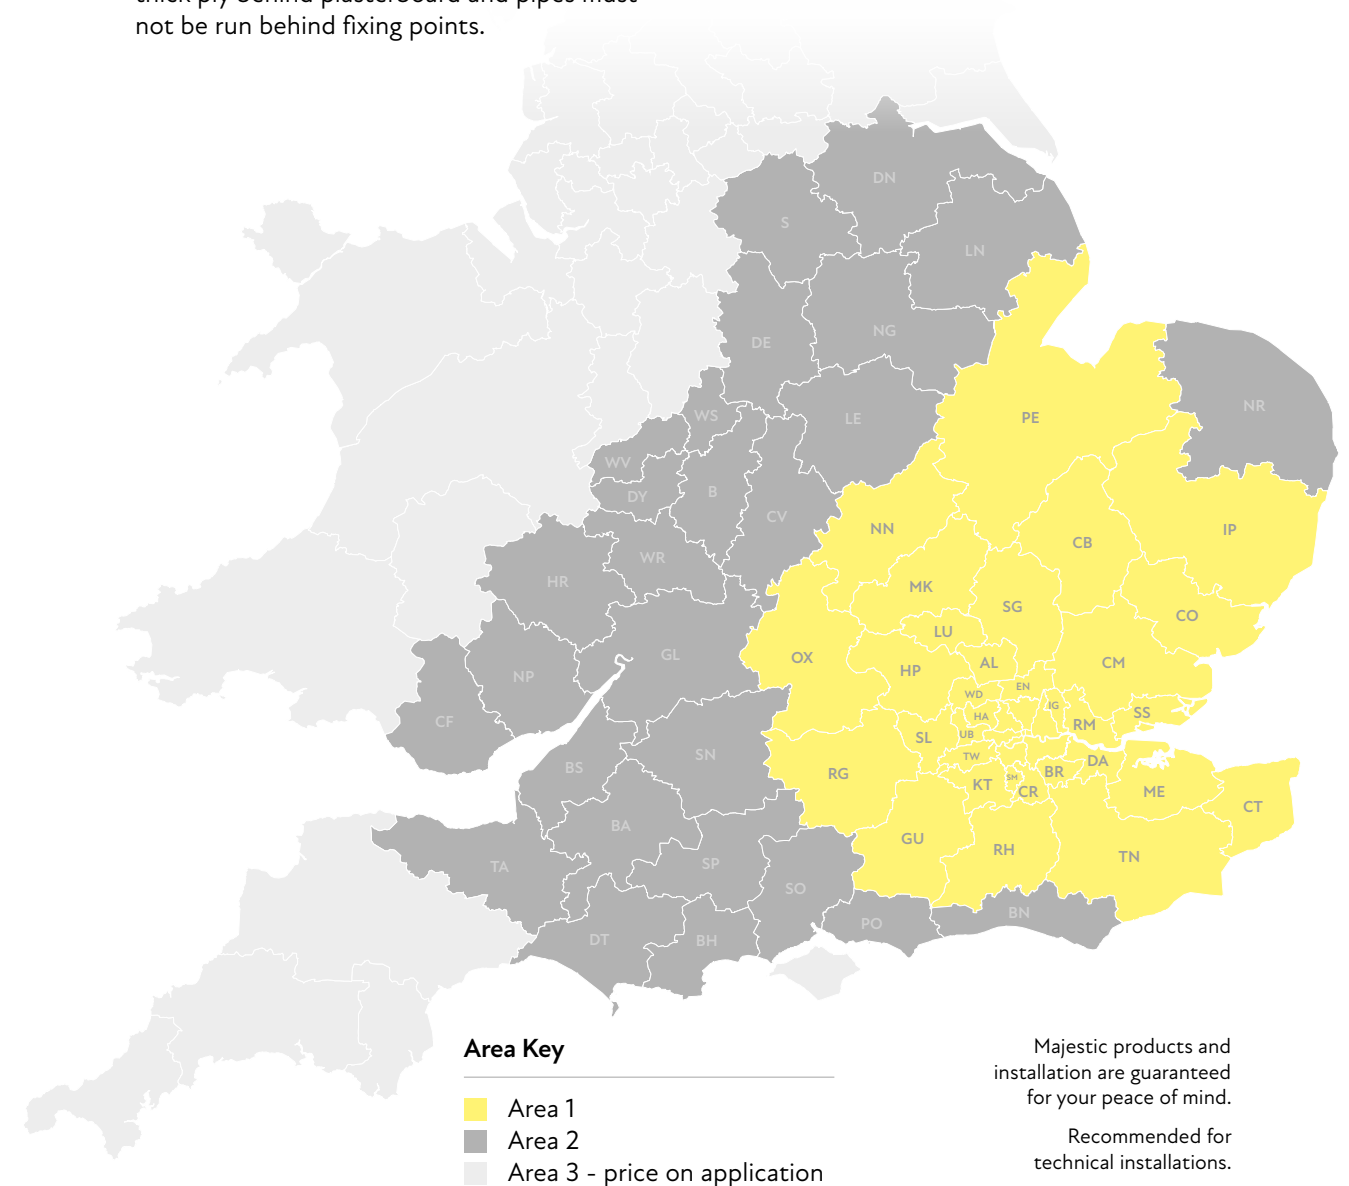

Postcodes served

Postcodes are divided into areas 1, 2 and 3. Please see the key and map opposite to find your postcode.

All London postcodes fall within Area 1. Other postcodes not shown are in Area 3.

Oversized panels

Panels over 2.4m² are considered oversized due to their weight and complexity to handle. Enclosures with oversized panels will be highlighted following the site survey. They may require a courier service delivery in addition to a 3 man installation team, therefore oversized units will be subject to a surcharge.

Things to bear in mind

Before we are able to survey your site, your shower area must be finished, with wall tiles and shower tray installed. 10mm Frameless glass is heavy, therefore it is essential that there are appropriate grounds for our fixings wherever the shower screen meets a wall or ceiling. The minimum requirement is 19mm thick ply behind plasterboard and pipes must not be run behind fixing points.

Terms and Conditions

Further Services	Area 1	Area 2
Oversized panel	POA	POA
On-site adjustment	£320	£430
Aborted installation	£620	£750