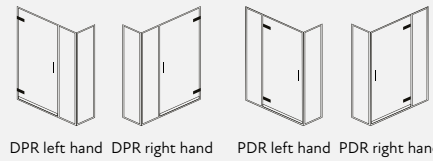

STANDARD

Sizes (in mm)

To Suit Tray	Door Side Adjustment	Return Adjustment	DP Code	PD Code	Price inc. VAT	Price exc. VAT
900x800mm	875-890	775-790	DF-DPR900X800 L or R	DF-PDR900X800 L or R	£3,933	£3,277.50
1000x800mm	975-990	775-790	DF-DPR1000X800 L or R	DF-PDR1000X800 L or R	£4,052	£3,376.67
1200x800mm	1175-890	775-790	DF-DPR1200X800 L or R	DF-PDR1200X800 L or R	£4,493	£3,744.17
900x900mm	875-890	875-890	DF-DPR900X900 L or R	DF-PDR900X900 L or R	£4,159	£3,465.83
1000x900mm	975-990	875-890	DF-DPR1000X900 L or R	DF-PDR1000X900 L or R	£4,278	£3,565.00
1200x900mm	1175-890	875-890	DF-DPR1200X900 L or R	DF-PDR1200X900 L or R	£4,719	£3,932.50
900x1000mm	875-890	975-990	DF-DPR900X1000 L or R	DF-PDR900X1000 L or R	£4,380	£3,650.00
1000x1000mm	975-990	975-990	DF-DPR1000X1000 L or R	DF-PDR1000X1000 L or R	£4,493	£3,744.17
1200x1000mm	1175-890	975-990	DF-DPR1200X1000 L or R	DF-PDR1200X1000 L or R	£4,945	£4,120.83

Standard Specification

- Anti-calcium coating
- Chrome components
- Square Short D handle
- Clear glass
- 8mm door
- 2000mm tall
- Positive closure with ball catch

Notes

- Can be configured to hinge from the wall, Door & Panel inline - DPR, or to hinge from the centre post, Panel & Door Inline - PDR
- Please read installation notes before specifying this door

Installation Notes

When installing the unit a 150mm gap is required between the headrail and the ceiling or soffit for fixing. Therefore the unit should be installed prior to the soffit when taking the unit to ceiling height or making the enclosure steam proof.