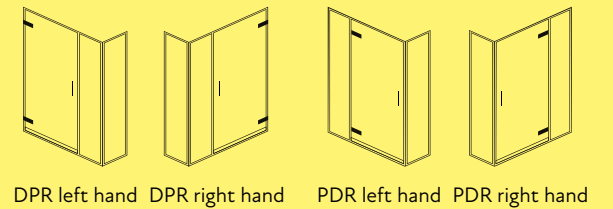

BESPOKE

ONE

Select Size	Price inc. VAT	Price exc. VAT
Up to 1000x1200mm	£5,445	£4,537.50
Up to 1400x1200mm	£5,768	£4,806.67
Up to 1800x1200mm	£5,983	£4,985.83

TWO

Select Handing

THREE

Select Handle	Price inc. VAT	Price exc. VAT
Short / Long Round D	—	—
Short / Long Square D	—	—
Short / Long Contour	—	—
Short / Long Chamfer	—	—
Towel Rail	—	—
Round / Square Finger Pull	—	—