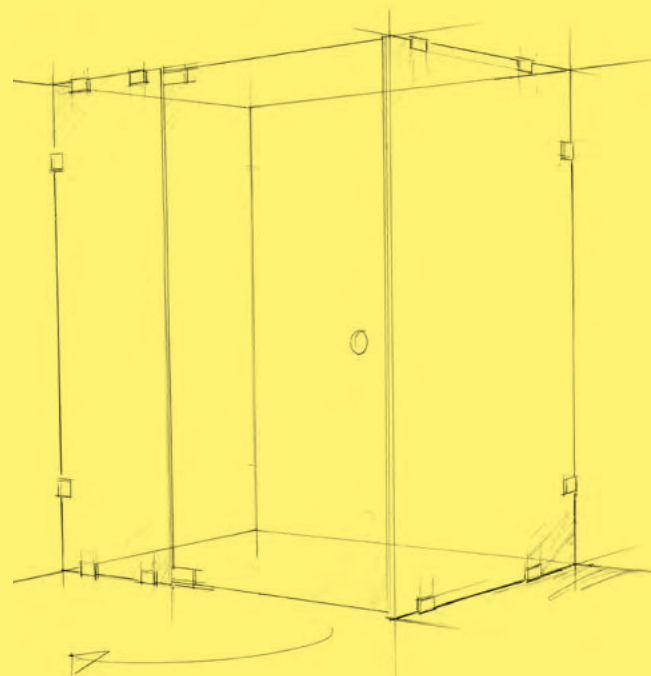

ONE

Select Size	Price inc. VAT	Price exc. VAT
Up to 800x1000mm	£8,399	£6,999.17
Up to 1400x1000mm	£9,292	£7,743.33
Up to 800x1400mm	£9,012	£7,510.00
Up to 1400x1400mm	£9,830	£8,191.67

TWO

Select Handing

THREE

Select Handle	Price inc. VAT	Price exc. VAT
Short / Long Round D	—	—
Short / Long Square D	—	—
Short / Long Contour	—	—
Short / Long Chamfer	—	—
Towel Rail	—	—
Round / Square Finger Pull	—	—

Specification

- Inward or outward opening
- Anti-calcium coating
- Floor and ceiling mounted hinges
- Opti Clear 10mm glass
- Brackets only

Design Parameters

- Maximum - panel size of up to 4m²
  - door width 785mm
  - door size 1.8m²
- Hinges are mechanically fixed using screws. Suitable noggings are required in the floor and ceiling for fixing
- Not guaranteed watertight as there is no underframe, please design your space accordingly

Survey & Installation Service

- Survey & Installation price included for Area 1 only (see page 188)

FOUR

Select Glass	Price inc. VAT	Price exc. VAT
Opti Clear	—	—
Grey / Bronze	+£580	+£483.33
Satin Etched	+£635	+£529.17
Opti Clear & Satin Etched	+£1,405	+£1,170.83
Mirrored	+£1,405	+£1,170.83
Digital Print (<i>create your own</i>)	+£1,405	+£1,170.83

FIVE

Select Finish	Price inc. VAT	Price exc. VAT
Polished Chrome	—	—
Matte Black	+£580	+£483.33
Polished / Brushed Nickel	+£580	+£483.33
Crafted to order		
See page 24	+£1,170	+£975.00

Panels / Enclosures over 2.4m in height are considered oversized and therefore will be subject to a surcharge – EPOA.

ONE

Select Size	Price inc. VAT	Price exc. VAT
Up to 800mm	£7,484	£6,236.67
Up to 1100mm	£7,662	£6,385.00
Up to 1400mm	£8,162	£6,801.67

TWO

Select Handing

THREE

Select Handle	Price inc. VAT	Price exc. VAT
Short / Long Round D	—	—
Short / Long Square D	—	—
Short / Long Contour	—	—
Short / Long Chamfer	—	—
Towel Rail	—	—
Round / Square Finger Pull	—	—

Specification

- Inward or outward opening
- Anti-calcium coating
- Floor and ceiling mounted hinges
- Opti Clear 10mm glass
- Profiles or brackets, never both

Design Parameters

- Maximum - panel size of up to 4m²
  - door width 785mm
  - door size 1.8m²
- Hinges are mechanically fixed using screws. Suitable noggings are required in the floor and ceiling for fixing
- Not guaranteed watertight as there is no underframe, please design your space accordingly