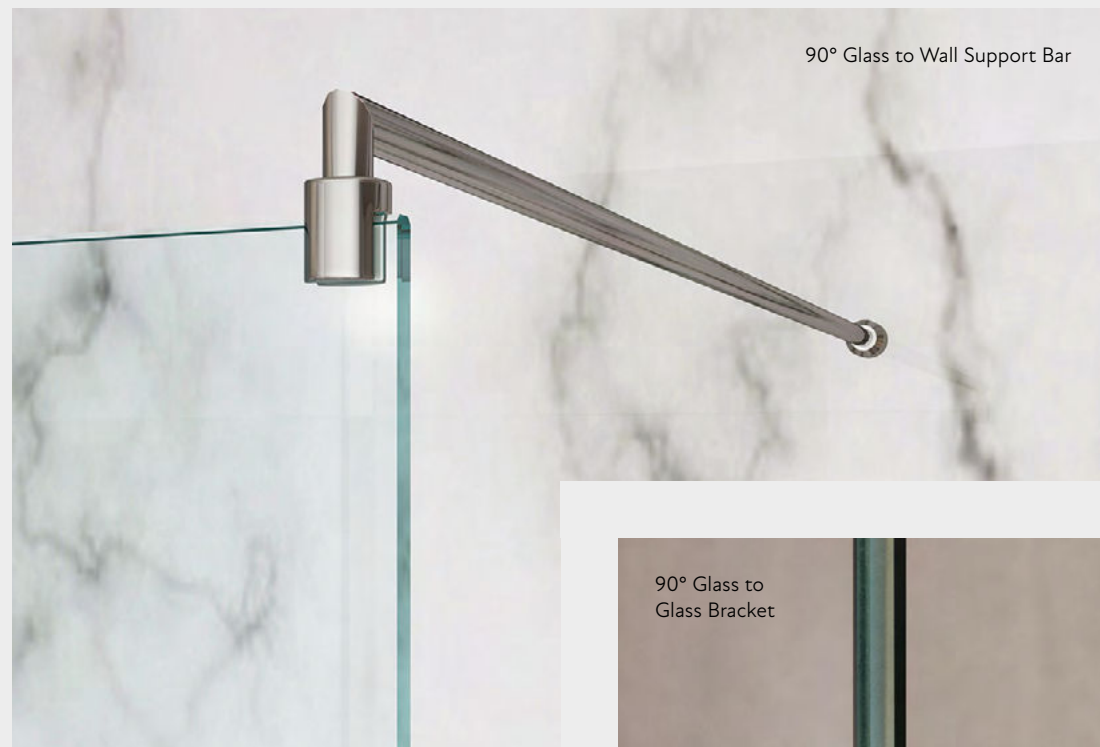

Frameless and Beyond Bespoke

Demi Framed

Due to the inherent nature of the materials that make up a shower enclosure, there may be slight difference in the lustre of the profiles against that of the components.

Images are representative only. Samples are available from your Majestic Dealer on request.

FRAMELESS FITTINGS

The Majestic hinge

One of the defining features of a Frameless Majestic shower screen is the hinge, whose iconic flat landscape design is unmatched.