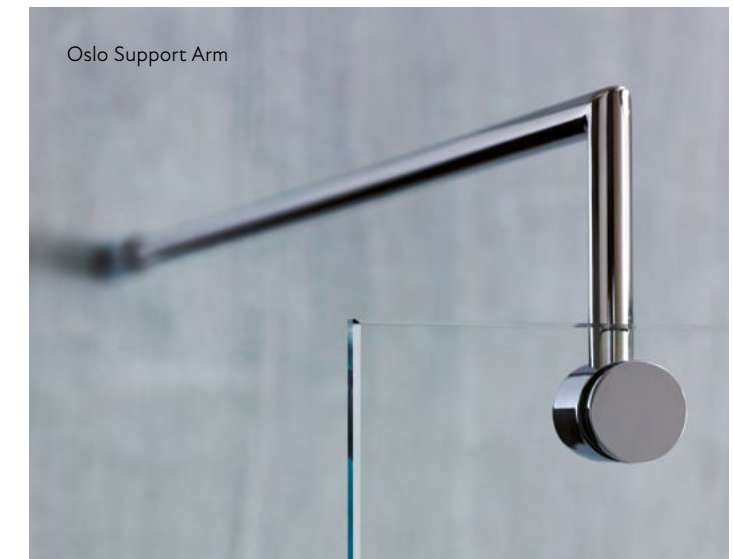

Images are representative only. Samples are available from your Majestic Dealer on request.

FRAMELESS FITTINGS

The Majestic hinge

One of the defining features of a Frameless Majestic shower screen is the hinge, whose iconic flat landscape design is unmatched.

This heavyweight fitting is fully adjustable, with its unique bias mechanism providing positive pressure and perfect door closure every time.

FRAMELESS FITTINGS

Our components are precision engineered from solid brass and stainless steel.