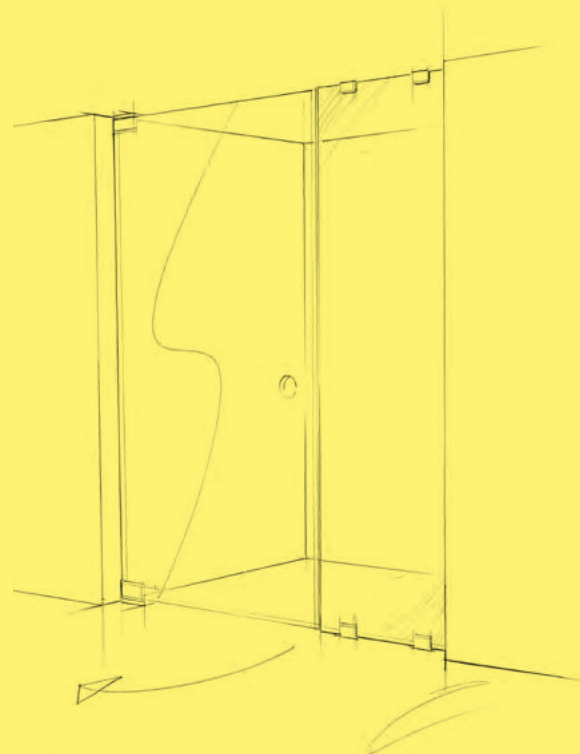

ONE

Select Size	Price inc. VAT	Price exc. VAT
Up to 800mm	£6,516	£5,340.00
Up to 1100mm	£6,613	£5,510.83
Up to 1400mm	£6,704	£5,586.67

TWO

Select Handing

THREE

Select Handle	Price inc. VAT	Price exc. VAT
Short / Long Round D	—	—
Short / Long Square D	—	—
Short / Long Contour	—	—
Short / Long Chamfer	—	—
Towel Rail	—	—
Round / Square Finger Pull	—	—

Specification

- Inward or outward opening
- Anti-calcium coating
- Floor and ceiling mounted hinges
- Opti Clear 10mm glass
- Profiles or brackets, never both

Design Parameters

- Maximum - panel size of up to 4m²
  - door width 785mm
  - door size 1.8m²
- Hinges are mechanically fixed using screws. Suitable noggings are required in the floor and ceiling for fixing
- Not guaranteed watertight as there is no underframe, please design your space accordingly

Survey & Installation Service

- Survey & Installation price included for Area 1 only (see page 188)

FOUR

Select Glass	Price inc. VAT	Price exc. VAT
Opti Clear	—	—
Grey / Bronze	+£360	+£300.00
Satin Etched	+£415	+£345.83
Opti Clear & Satin Etched	+£985	+£820.83
Mirrored	+£985	+£820.83
Digital Print (<i>create your own</i>)	+£985	+£820.83

FIVE

Select Finish	Price inc. VAT	Price exc. VAT
Polished Chrome	—	—
Matte Black	+£425	+£354.17
Polished / Brushed Nickel	+£425	+£354.17
Crafted to order		
See page 24	+£1,040	+£866.67

Panels / Enclosures over 2.4m in height are considered oversized and therefore will be subject to a surcharge – EPOA.

ONE

Select Size	Price inc. VAT	Price exc. VAT
Up to 800x1000mm	£8,399	£6,999.17
Up to 1400x1000mm	£9,292	£7,743.33
Up to 800x1400mm	£9,012	£7,510.00
Up to 1400x1400mm	£9,830	£8,191.67

TWO

Select Handing

THREE

Select Handle	Price inc. VAT	Price exc. VAT
Short / Long Round D	—	—
Short / Long Square D	—	—
Short / Long Contour	—	—
Short / Long Chamfer	—	—
Towel Rail	—	—
Round / Square Finger Pull	—	—

Specification

- Inward or outward opening
- Anti-calcium coating
- Floor and ceiling mounted hinges
- Opti Clear 10mm glass
- Brackets only

Design Parameters

- Maximum - panel size of up to 4m²
  - door width 785mm
  - door size 1.8m²
- Hinges are mechanically fixed using screws. Suitable noggings are required in the floor and ceiling for fixing
- Not guaranteed watertight as there is no underframe, please design your space accordingly