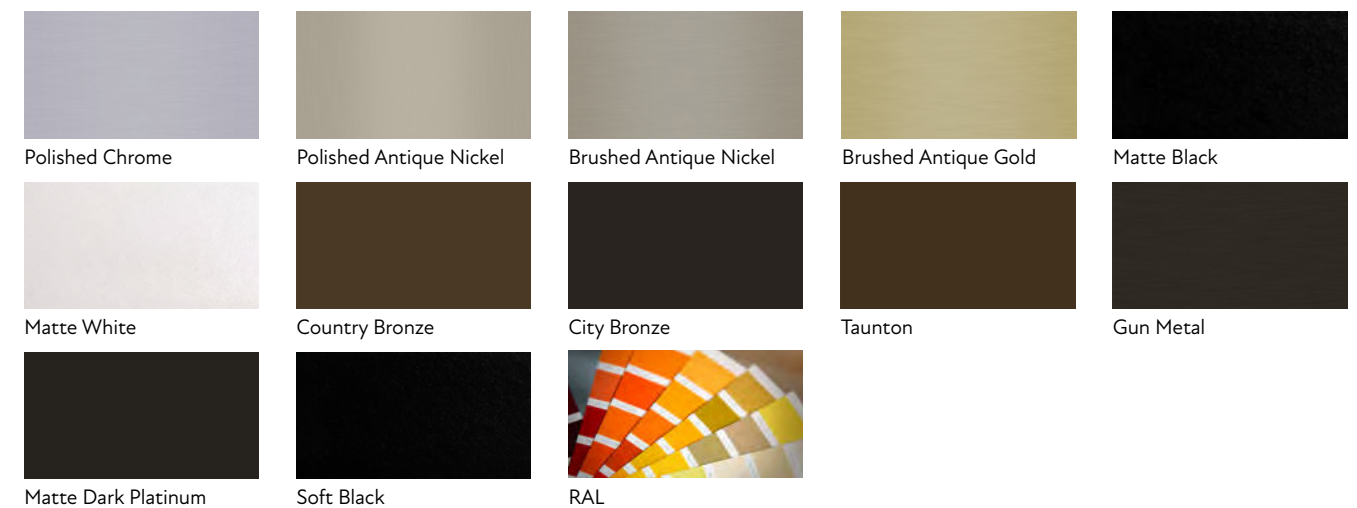

Demi Framed

Due to the inherent nature of the materials that make up a shower enclosure, there may be slight difference in the lustre of the profiles against that of the components.

Images are representative only. Samples are available from your Majestic Dealer on request.