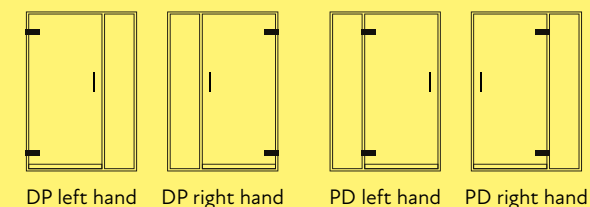

TWO

Select Handing

FOUR

Select Glass	Price inc. VAT	Price exc. VAT
Clear	—	—
Opti Clear	+£275	+£229.17
Satin Etched	+£415	+£345.83
Grey / Bronze	+£950	+£791.67
Black Canvas	+£950	+£791.67
Mirrored	+£1,350	+£1,125.00
Reeded†	+£1,850	+£1,541.67

†Glass supplied in 8mm

FIVE

Select Finish	Price inc. VAT	Price exc. VAT
Polished Chrome	—	—
Crafted to order		
Matte Black	+£600	+£500.00
Polished / Brushed Antique Nickel	+£600	+£500.00
Other finishes See page 24	+£1,085	+£904.17