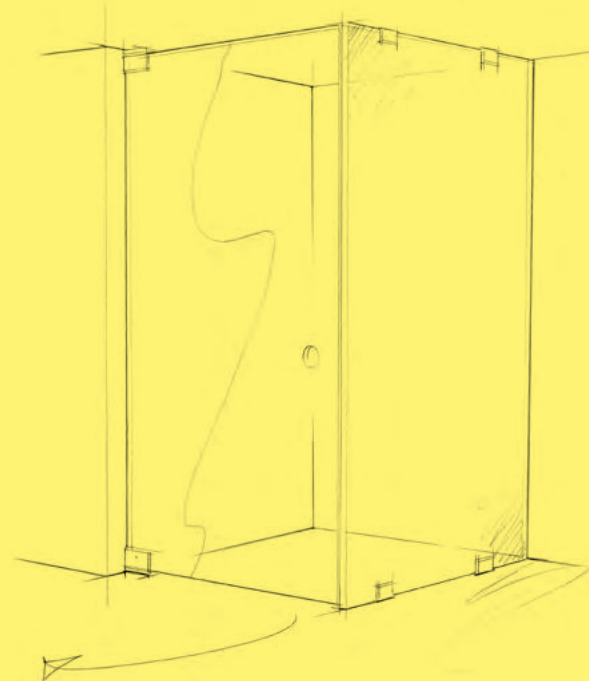

ONE

Select Size	Price inc. VAT	Price exc. VAT
Up to 785x1000mm	£7,199	£5,999.17
Up to 785x1400mm	£7,409	£6,174.17

TWO

Select Handing

THREE

Select Handle	Price inc. VAT	Price exc. VAT
Short / Long Round D	—	—
Short / Long Square D	—	—
Short / Long Contour	—	—
Short / Long Chamfer	—	—
Towel Rail	—	—
Round / Square Finger Pull	—	—

Specification

- Inward or outward opening
- Anti-calcium coating
- Floor and ceiling mounted hinges
- Opti Clear 10mm glass
- Profiles or brackets, never both

Design Parameters

- Maximum - panel size of up to 4m²
  - door width 785mm
  - door size 1.8m²
- Hinges are mechanically fixed using screws. Suitable noggings are required in the floor and ceiling for fixing
- Not guaranteed watertight as there is no underframe, please design your space accordingly

Survey & Installation Service

- Survey & Installation price included for Area 1 only (see page 188)

FOUR

Select Glass	Price inc. VAT	Price exc. VAT
Opti Clear	—	—
Grey / Bronze	+£360	+£300.00
Satin Etched	+£415	+£345.83
Opti Clear & Satin Etched	+£985	+£820.83
Mirrored	+£985	+£820.83
Digital Print (<i>create your own</i>)	+£985	+£820.83

FIVE

Select Finish	Price inc. VAT	Price exc. VAT
Polished Chrome	—	—
Matte Black	+£425	+£354.17
Polished / Brushed Nickel	+£425	+£354.17
Crafted to order		
See page 24	+£1,040	+£866.67

Panels / Enclosures over 2.4m in height are considered oversized and therefore will be subject to a surcharge – EPOA.

ONE

Select Size	Price inc. VAT	Price exc. VAT
Up to 800mm	£6,516	£5,430.00
Up to 1100mm	£6,613	£5,510.83
Up to 1400mm	£6,704	£5,586.67

TWO

Select Handing

THREE

Select Handle	Price inc. VAT	Price exc. VAT
Short / Long Round D	—	—
Short / Long Square D	—	—
Short / Long Contour	—	—
Short / Long Chamfer	—	—
Towel Rail	—	—
Round / Square Finger Pull	—	—

Specification

- Inward or outward opening
- Anti-calcium coating
- Floor and ceiling mounted hinges
- Opti Clear 10mm glass
- Profiles or brackets, never both

Design Parameters

- Maximum - panel size of up to 4m²
  - door width 785mm
  - door size 1.8m²
- Hinges are mechanically fixed using screws. Suitable noggings are required in the floor and ceiling for fixing
- Not guaranteed watertight as there is no underframe, please design your space accordingly