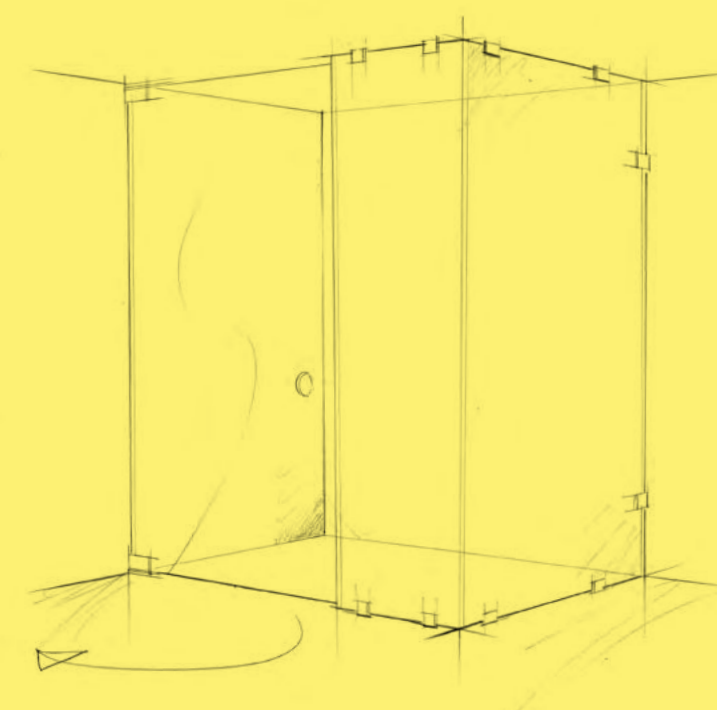

Survey & Installation Service

- Survey & Installation price included for Area 1 only (see page 188)

FOUR

Select Glass	Price inc. VAT	Price exc. VAT
Opti Clear	—	—
Grey / Bronze	+£580	+£483.33
Satin Etched	+£635	+£529.17
Opti Clear & Satin Etched	+£1,405	+£1,170.83
Mirrored	+£1,405	+£1,170.83
Digital Print (<i>create your own</i>)	+£1,405	+£1,170.83

FIVE

Select Finish	Price inc. VAT	Price exc. VAT
Polished Chrome	—	—
Matte Black	+£580	+£483.33
Polished / Brushed Nickel	+£580	+£483.33
Crafted to order		
See page 24	+£1,170	+£975.00

Panels / Enclosures over 2.4m in height are considered oversized and therefore will be subject to a surcharge – EPOA.