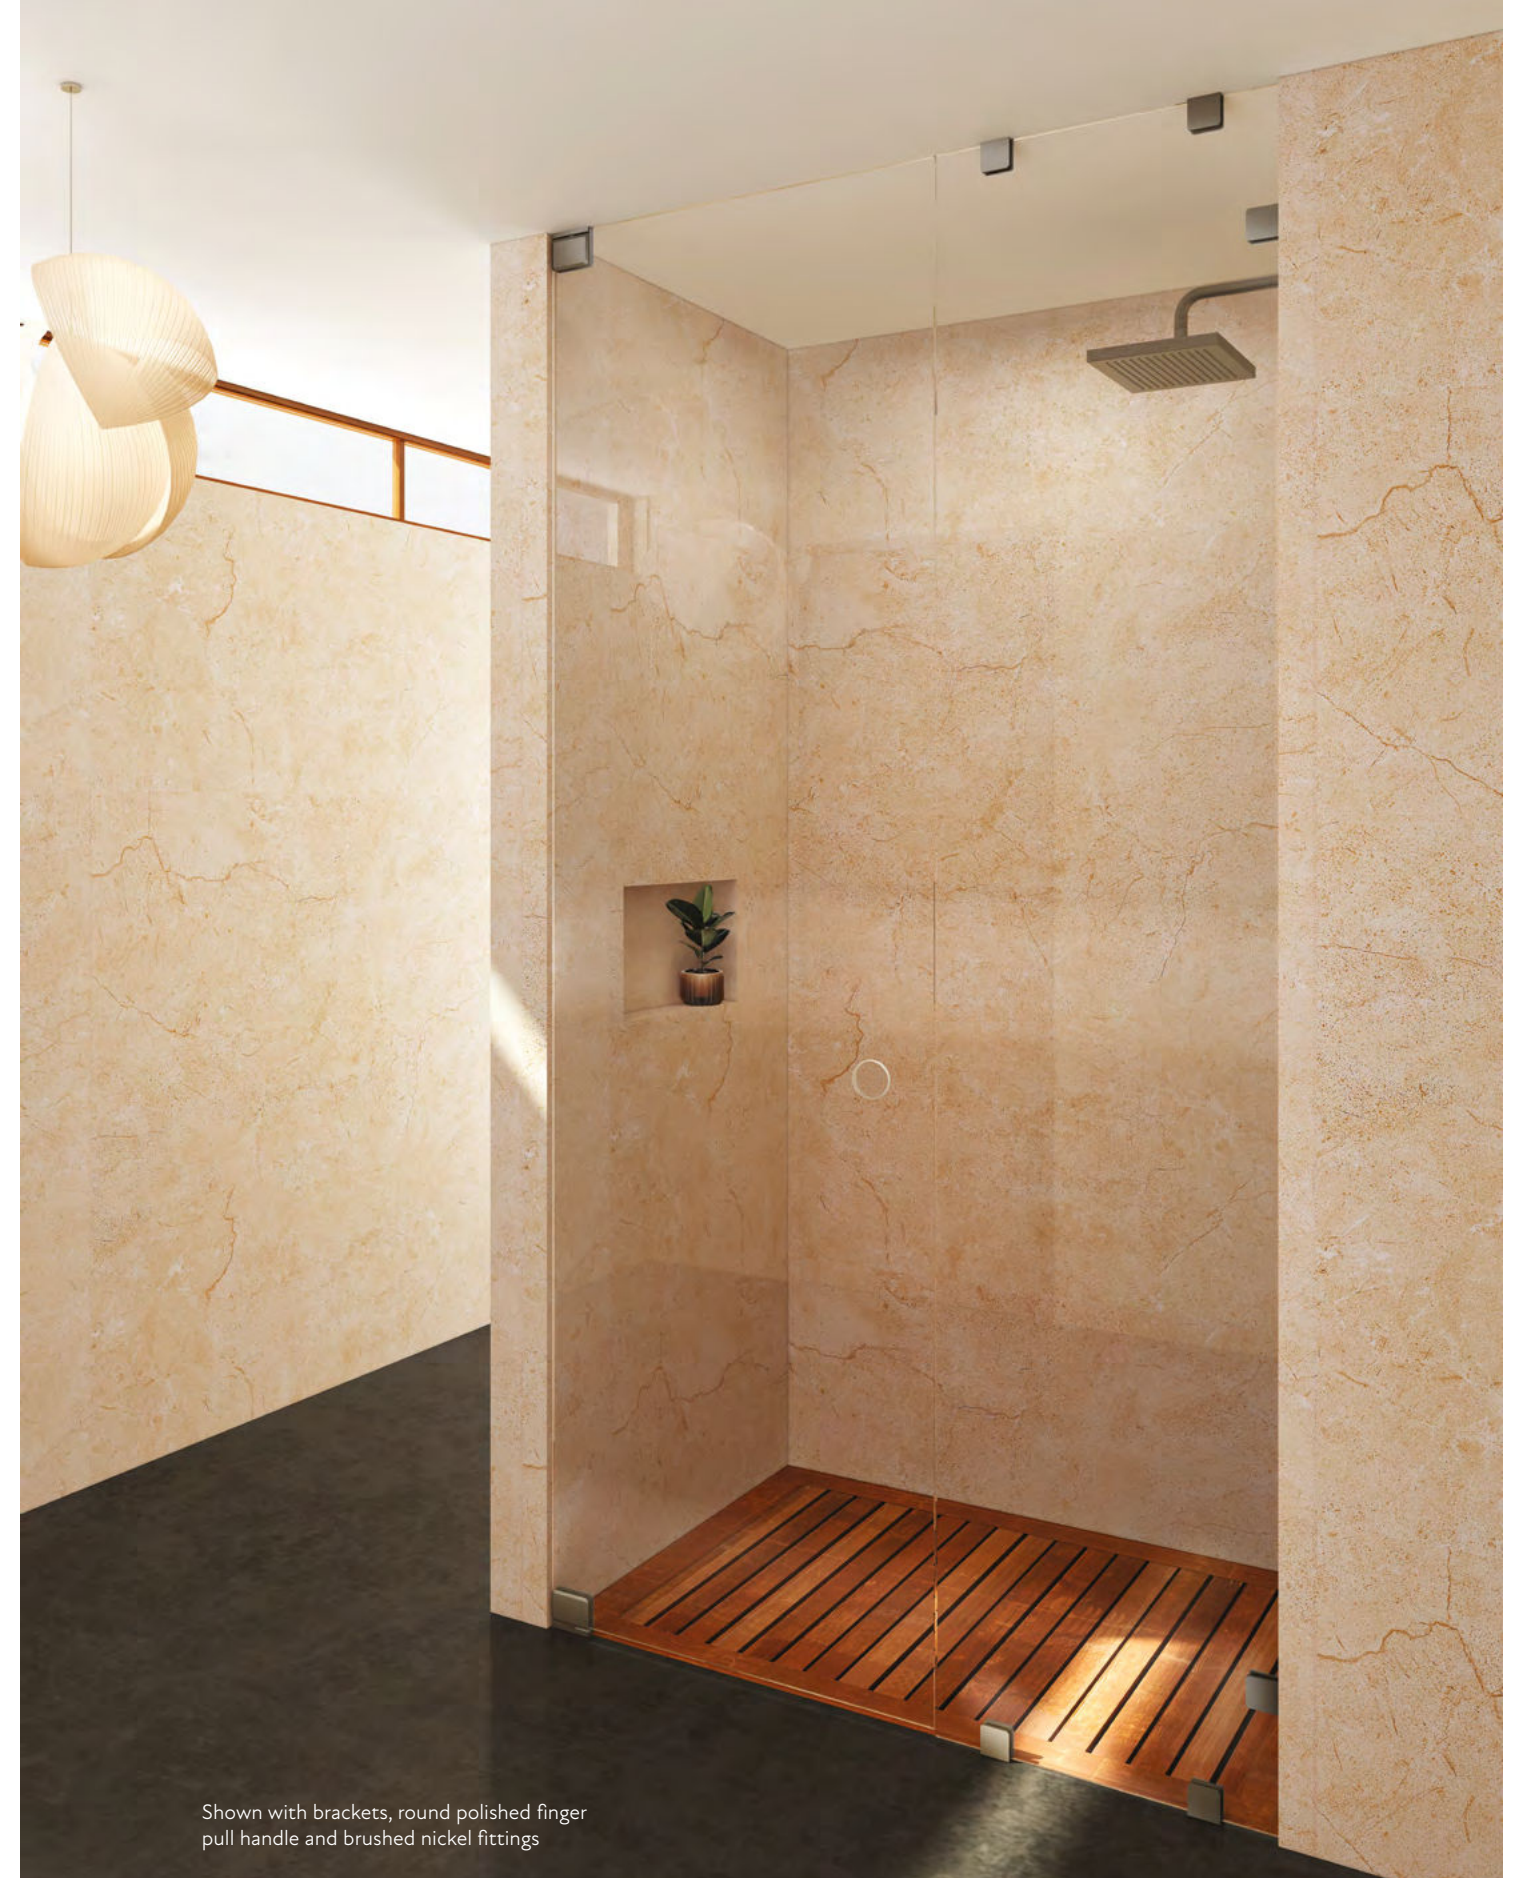

Shown with brackets, round polished finger pull handle and brushed nickel fittings