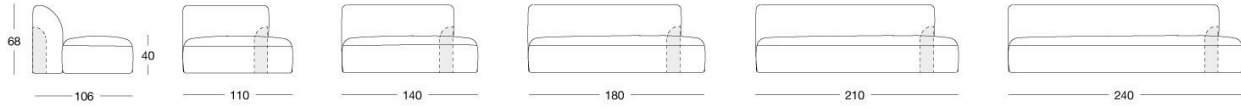

LONGHI

NIP

W 594 Margherita Fanti

Sofa made up of elements with simple lines, ideal for linear or semiangular compositions. The open armrests and backrests have a chromed metal plate set into them, which enhances the curves in the various elements. This plate comes in the finishes: Shaded copper, Bright shaded brown, Black Rose gold, bright light gold, Champagne gold, bright chrome, bright black chrome, matt satined bronze. Comfort is a major priority for this piece. Special polyurethane foams were mixed together to provide softness, resilience, and crush resistance. The seats are supported at the base by special elastic PVC slats, in turn supported by a solid wooden structure. The most significant characteristic is an exclusive quilted "Groove" decoration that, on request, can decorate the front part of the various elements. Made by hand, it gives the product a three-dimensional effect and accents its exclusive originality. A series of decorative cushions in various sizes and finishes complete the collection. Given the particular assembly of the product, the upholstery is NOT removable.

TECHNICAL DRAWINGS

scala 1:50

Centrali / Central / Центральные секции

Centrali con schienale arretrato Dx / Central unit with shorter right back panel / Центральные секции с отодвинутой назад спинкой справа

Centrali con schienale arretrato Sx / Central unit with shorter left back panel / Центральные секции с отодвинутой назад спинкой слева

Penisola lineare / Linear peninsula / Линейная приставная секция

Penisola semiangolare / Semiangular peninsula / Полууголовая приставная секция

Cuscini "Groove" / "Groove" cushions / Подушки «Groove»

Divano con schienali curvi arretrati /
Sofa with curved offset backrests /
Диван с закругленными отодвинутыми назад спинками

scala 1:50

Isola rotonda /
Round island /
круглый остров