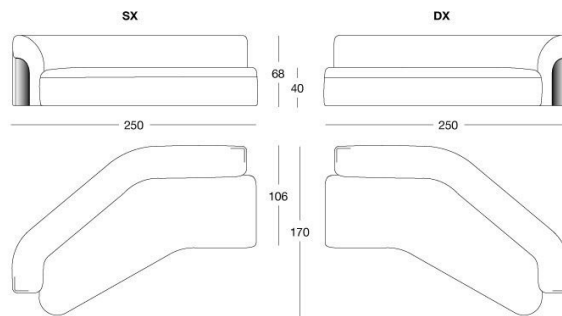

LONGHI

NIP

W 594 Margherita Fanti

Sofa made up of elements with simple lines, ideal for linear or semiangular compositions. The open armrests and backrests have a chromed metal plate set into them, which enhances the curves in the various elements. This plate comes in the finishes: Shaded copper, Bright shaded brown, Black Rose gold, bright light gold, Champagne gold, bright chrome, bright black chrome, matt satined bronze. Comfort is a major priority for this piece. Special polyurethane foams were mixed together to provide softness, resilience, and crush resistance. The seats are supported at the base by special elastic PVC slats, in turn supported by a solid wooden structure. The most significant characteristic is an exclusive quilted "Groove" decoration that, on request, can decorate the front part of the various elements. Made by hand, it gives the product a three-dimensional effect and accents its exclusive originality. A series of decorative cushions in various sizes and finishes complete the collection. Given the particular assembly of the product, the upholstery is NOT removable.

TECHNICAL DRAWINGS

scala 1:50

Centrali / Central / Центральные секции

Centrali con schienale arretrato Dx / Central unit with shorter right back panel / Центральные секции с отодвинутой назад спинкой справа

Centrali con schienale arretrato Sx / Central unit with shorter left back panel / Центральные секции с отодвинутой назад спинкой слева

Penisola lineare / Linear peninsula / Линейная приставная секция

Penisola semiangolare / Semiangular peninsula / Полууголовая приставная секция