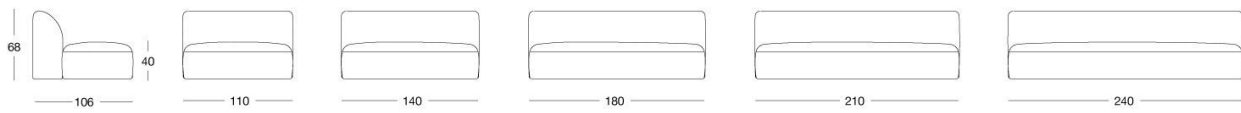

LONGHI

NIP

W 594 Margherita Fanti

Sofa made up of elements with simple lines, ideal for linear or semiangular compositions. The open armrests and backrests have a chromed metal plate set into them, which enhances the curves in the various elements. This plate comes in the finishes: Shaded copper, Bright shaded brown, Black Rose gold, bright light gold, Champagne gold, bright chrome, bright black chrome, matt satined bronze. Comfort is a major priority for this piece. Special polyurethane foams were mixed together to provide softness, resilience, and crush resistance. The seats are supported at the base by special elastic PVC slats, in turn supported by a solid wooden structure. The most significant characteristic is an exclusive quilted "Groove" decoration that, on request, can decorate the front part of the various elements. Made by hand, it gives the product a three-dimensional effect and accents its exclusive originality. A series of decorative cushions in various sizes and finishes complete the collection. Given the particular assembly of the product, the upholstery is NOT removable.

TECHNICAL DRAWINGS

scala 1:50

Centrali / Central / Центральные секции

Centrali con schienale arretrato Dx / Central unit with shorter right back panel / Центральные секции с отодвинутой назад спинкой справа

Centrali con schienale arretrato Sx / Central unit with shorter left back panel / Центральные секции с отодвинутой назад спинкой слева

Penisola lineare / Linear peninsula / Линейная приставная секция

Penisola semiangolare / Semiangular peninsula / Полууголовая приставная секция