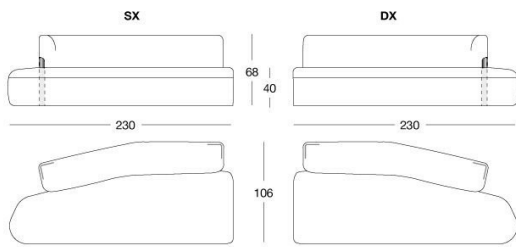

LONGHI

NIP

W 594 Margherita Fanti

Sofa made up of elements with simple lines, ideal for linear or semiangular compositions. The open armrests and backrests have a chromed metal plate set into them, which enhances the curves in the various elements. This plate comes in the finishes: Shaded copper, Bright shaded brown, Black Rose gold, bright light gold, Champagne gold, bright chrome, bright black chrome, matt satined bronze. Comfort is a major priority for this piece. Special polyurethane foams were mixed together to provide softness, resilience, and crush resistance. The seats are supported at the base by special elastic PVC slats, in turn supported by a solid wooden structure. The most significant characteristic is an exclusive quilted "Groove" decoration that, on request, can decorate the front part of the various elements. Made by hand, it gives the product a three-dimensional effect and accents its exclusive originality. A series of decorative cushions in various sizes and finishes complete the collection. Given the particular assembly of the product, the upholstery is NOT removable.

TECHNICAL DRAWINGS

scala 1:50

Centrali / Central / Центральные секции

Centrali con schienale arretrato Dx / Central unit with shorter right back panel / Центральные секции с отодвинутой назад спинкой справа

Centrali con schienale arretrato Sx / Central unit with shorter left back panel / Центральные секции с отодвинутой назад спинкой слева

Penisola lineare / Linear peninsula / Линейная приставная секция

Penisola semiangolare / Semiangular peninsula / Полууголовая приставная секция