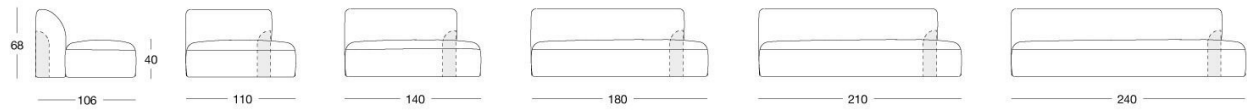

LONGHI

NIP

W 594 Margherita Fanti

Sofa made up of elements with simple lines, ideal for linear or semiangular compositions. The open armrests and backrests have a chromed metal plate set into them, which enhances the curves in the various elements. This plate comes in the finishes: Shaded copper, Bright shaded brown, Black Rose gold, bright light gold, Champagne gold, bright chrome, bright black chrome, matt satined bronze. Comfort is a major priority for this piece. Special polyurethane foams were mixed together to provide softness, resilience, and crush resistance. The seats are supported at the base by special elastic PVC slats, in turn supported by a solid wooden structure. The most significant characteristic is an exclusive quilted "Groove" decoration that, on request, can decorate the front part of the various elements. Made by hand, it gives the product a three-dimensional effect and accents its exclusive originality. A series of decorative cushions in various sizes and finishes complete the collection. Given the particular assembly of the product, the upholstery is NOT removable.

TECHNICAL DRAWINGS

scala 1:50

Centrali / Central / Центральные секции

Centrali con schienale arretrato Dx / Central unit with shorter right back panel / Центральные секции с отодвинутой назад спинкой справа

Centrali con schienale arretrato Sx / Central unit with shorter left back panel / Центральные секции с отодвинутой назад спинкой слева

Penisola lineare / Linear peninsula / Линейная приставная секция

Penisola semiangolare / Semiangular peninsula / Полууголовая приставная секция

Cuscini "Groove" / "Groove" cushions / Подушки «Groove»

Centrali / Central / Центральные секции

Centrali con schienale arretrato Dx / Central unit with shorter right back panel / Центральные секции с отодвинутой назад спинкой справа