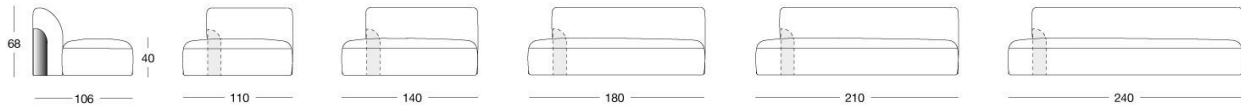

LONGHI

NIP

W 594 Margherita Fanti

Sofa made up of elements with simple lines, ideal for linear or semiangular compositions. The open armrests and backrests have a chromed metal plate set into them, which enhances the curves in the various elements. This plate comes in the finishes: Shaded copper, Bright shaded brown, Black Rose gold, bright light gold, Champagne gold, bright chrome, bright black chrome, matt satined bronze. Comfort is a major priority for this piece. Special polyurethane foams were mixed together to provide softness, resilience, and crush resistance. The seats are supported at the base by special elastic PVC slats, in turn supported by a solid wooden structure. The most significant characteristic is an exclusive quilted "Groove" decoration that, on request, can decorate the front part of the various elements. Made by hand, it gives the product a three-dimensional effect and accents its exclusive originality. A series of decorative cushions in various sizes and finishes complete the collection. Given the particular assembly of the product, the upholstery is NOT removable.

TECHNICAL DRAWINGS

scala 1:50

Centrali / Central / Центральные секции

Centrali con schienale arretrato Dx / Central unit with shorter right back panel / Центральные секции с отодвинутой назад спинкой справа

Centrali con schienale arretrato Sx / Central unit with shorter left back panel / Центральные секции с отодвинутой назад спинкой слева

Penisola lineare / Linear peninsula / Линейная приставная секция

Penisola semiangolare / Semiangular peninsula / Полууголовая приставная секция