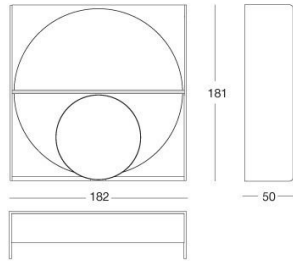

NOTE

Y 683 Ben Wu

Entrance console with wood sides in: glossy Ebony, glossy Canaletto walnut.

Interior lined with leather P.3Cat. Suede with round neutral, bronze or smoky mirror.

Shelf in the finishes: bronze or smoky mirror with bevel, Marble th. mm 20 with bevel mm 20: White Carrara marble, Imperial Brown marble, Sahara Noir marble (glossy and matt polyester finish), Dover White marble, Panda White marble, Guatemala Green marble, Cortecchia marble, Port Saint Laurent marble, Red Levanto marble, Bardiglio Nuvolato marble, Elegant Brown marble, Shale Rosewood marble, Emperador Dark marble, Silver Wave marble, AgathaBlack marble, Frappuccino marble, Calacatta marble, Fusion Light marble, Patagonia marble, ExplosionBlue marble, Fusion Multicolor marble, Juliet Quartz marble, Calcite Azul marble. Wood like the sides: glossy Ebony, glossy Canaletto walnut. The shelf is supported by a ground metal ring in the finishes: Satin nickel, bright shaded brown, Black Rose gold, bright light gold, matt Champagne gold, bright chrome, bright black chrome, matt satin bronze, bright pink gold, matt pink gold.

TECHNICAL DRAWINGS

scala 1:50