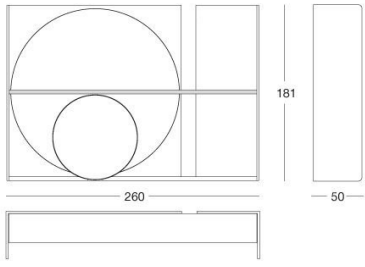

NOTE

Y 683 Ben Wu

Entrance console with wood sides in: glossy Ebony, glossy Canaletto walnut.

Interior lined with leather P.3Cat. Suede with round neutral, bronze or smoky mirror.

Shelf in the finishes: bronze or smoky mirror with bevel, Marble th. mm 20 with bevel mm 20: White Carrara marble, Imperial Brown marble, Sahara Noir marble (glossy and matt polyester finish), Dover White marble, Panda White marble, Guatemala Green marble, Cortecchia marble, Port Saint Laurent marble, Red Levanto marble, Bardiglio Nuvolato marble, Elegant Brown marble, Shale Rosewood marble, Emperador Dark marble, Silver Wave marble, AgathaBlack marble, Frappuccino marble, Calacatta marble, Fusion Light marble, Patagonia marble, ExplosionBlue marble, Fusion Multicolor marble, Juliet Quartz marble, Calcite Azul marble. Wood like the sides: glossy Ebony, glossy Canaletto walnut. The shelf is supported by a ground metal ring in the finishes: Satin nickel, bright shaded brown, Black Rose gold, bright light gold, matt Champagne gold, bright chrome, bright black chrome, matt satin bronze, bright pink gold, matt pink gold.

TECHNICAL DRAWINGS

scala 1:50