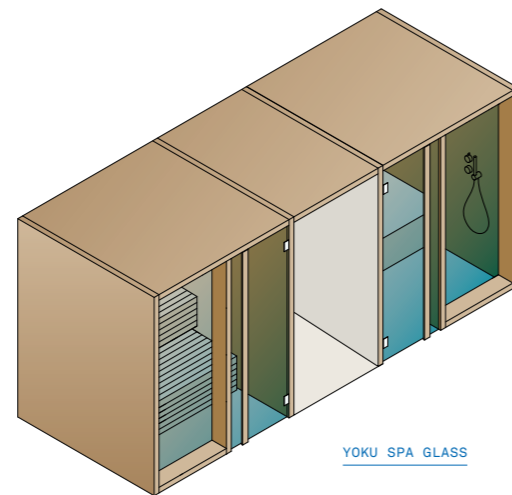

Hammam includes

Nuvola Smart Power steam generator installed outside.
Lighting with led white light, 3.000 K.
Benches clad in grès porcelain.
Touch control panel.

Sauna includes

Heater with stones.
Control panel with brushed steel finish.
Automatic energy-saving function.
Electrical system with protected cable ducts.
Wooden benches.
Protective grille for heater.
Wooden bucket and ladle.
Outer shelves in pickled steel.
Lighting with led white light, 3.000 K.
Hourglass.

Shower includes

Single handle mixer with a 2-way diverter.
Hand-held shower head with flexible tube.
Shower head 30 cm diameter.

Optional

Colour therapy with RGB LED lighting.
Double Mood Light.
ECC - Effe Comfort Control.
ESS - Effe Sound System.

Dimensioni e consumo

Dimensions and absorbed power

Yoku Spa
444 x 170 x h 214 cm
10,5 kW max
6,0 kW sauna
4,5 kW hammam
230Vac 1N 50-60Hz
400Vac 3N 50-60Hz

Su misura
Custom size

PERFECT WELLNESS
SAUNA HAMMAM WATER