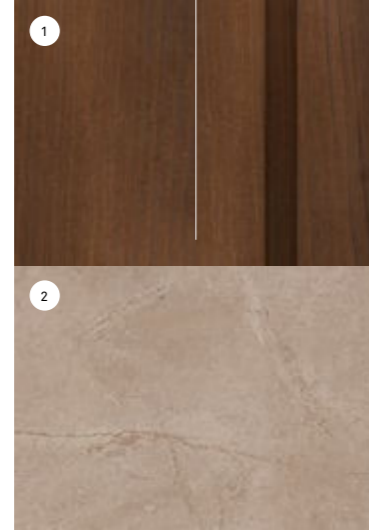

Grès Porcellanato Fior di Bosco Tortora
Hamam e doccia
Grès Porcelain Fior di Bosco Dove Grey
Hamam and shower