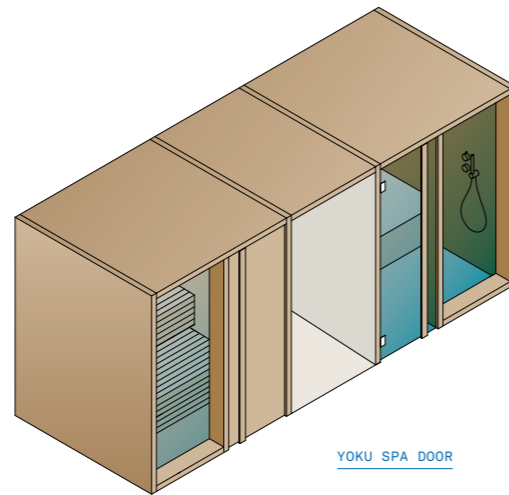

Stufa con pietre.
Pannello di controllo acciaio spazzolato.
Funzione energy saver automatica.
Impianto elettrico canalizzato.
Panche in legno.
Griglia protezione stufa.
Mastellino e mestolo in legno.
Illuminazione con luce bianca a Led, 3.000 K.
Clessidra.

Hammam includes

Nuvola Smart Power steam generator installed outside.
Lighting with led white light, 3.000 K.
Benches clad in grès porcelain.
Touch control panel.

Sauna includes

Heater with stones.
Control panel with brushed steel finish.
Automatic energy-saving function.
Electrical system with protected cable ducts.
Wooden benches.
Protective grille for heater.
Wooden bucket and ladle.
Outer shelves in pickled steel.
Lighting with led white light, 3.000 K.
Hourglass.

Shower includes

Single handle mixer with a 2-way diverter.
Hand-held shower head with flexible tube.
Shower head 30 cm diameter.

Optional

Colour therapy with RGB LED lighting.
Double Mood Light.
ECC - Effe Comfort Control.
ESS - Effe Sound System.

Dimensioni e consumo

Dimensions and absorbed power

Yoku Spa
444 x 170 x h 214 cm
10,5 kW max
6,0 kW sauna
4,5 kW hammam
230Vac 1N 50-60Hz
400Vac 3N 50-60Hz

Su misura
Custom size

PERFECT WELLNESS
SAUNA HAMMAM WATER