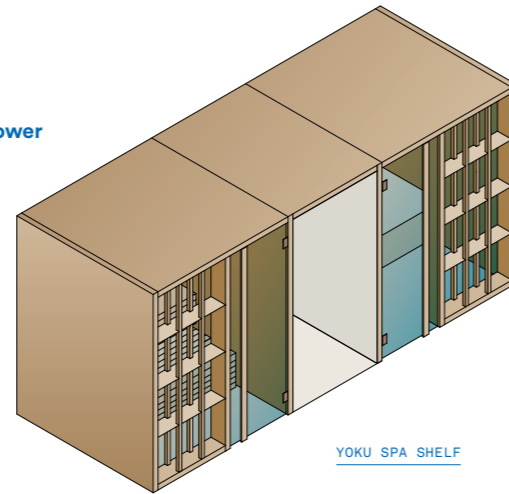

Hammam includes

Nuvola Smart Power steam generator installed outside.
Lighting with led white light, 3.000 K.
Benches clad in grès porcelain.
Touch control panel.

Sauna includes

Heater with stones.
Control panel with brushed steel finish.
Automatic energy-saving function.
Electrical system with protected cable ducts.
Wooden benches.
Protective grille for heater.
Wooden bucket and ladle.
Outer shelves in pickled steel.
Lighting with led white light, 3.000 K.
Hourglass.

Shower includes

Single handle mixer with a 2-way diverter.
Hand-held shower head with flexible tube.
Shower head 30 cm diameter.

Optional

Colour therapy with RGB LED lighting.
Double Mood Light.
ECC - Effe Comfort Control.
ESS - Effe Sound System.

Dimensioni e consumo

Dimensions and absorbed power

Yoku Spa
444 x 170 x h 214 cm
10,5 kW max
6,0 kW sauna
4,5 kW hammam
230Vac 1N 50-60Hz
400Vac 3N 50-60Hz

Su misura
Custom size

PERFECT WELLNESS
SAUNA HAMMAM WATER