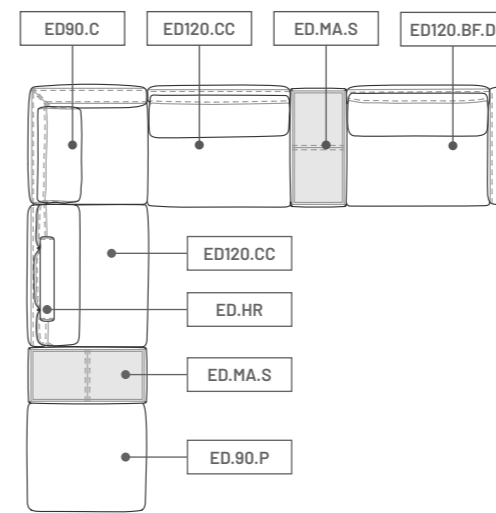

Modular Sofa Systems

Edward

INDOOR COLLECTION

Composition 1

DIMENSIONS	WIDTH	DEPTH	HEIGHT
TOTAL	3960	3610	970
ED120.BF.D	1330	980	850
ED.MA.S	450	980	360
ED120.CC	1200	980	850
ED90.C	980	980	850
ED.90.P	980	980	390
ED.HR	700	140	550