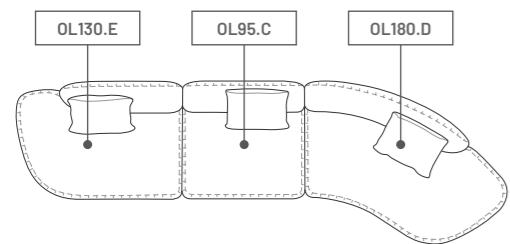

Modular Sofa Systems

Olivia

2024 INDOOR COLLECTION

Composition 1

DIMENSIONS	WIDTH	DEPTH	HEIGHT
TOTAL	3220	1300	750
OL180.D	1810	990	750
OL180.E	1810	990	750

Composition 2

DIMENSIONS	WIDTH	DEPTH	HEIGHT
TOTAL	4710	3920	750
OL180.D	1810	990	750
OL170.C	1730	1020	750
OL180.E	1810	990	750

Composition 3

DIMENSIONS	WIDTH	DEPTH	HEIGHT
TOTAL	3920	1300	750
OL130.E	1330	900	750
OL95.C	950	900	750
OL180.D	1810	990	750

THE DIMENSIONS ARE SHOWN IN MM. THE TECHNICAL ASPECTS OF THE PIECES MAY BE CHANGED WITHOUT PRIOR NOTICE. FOR MORE DETAILED AND UPDATED INFORMATION, PLEASE DOWNLOAD THE PRODUCT'S TECHNICAL SHEET ON THE WEBSITE.