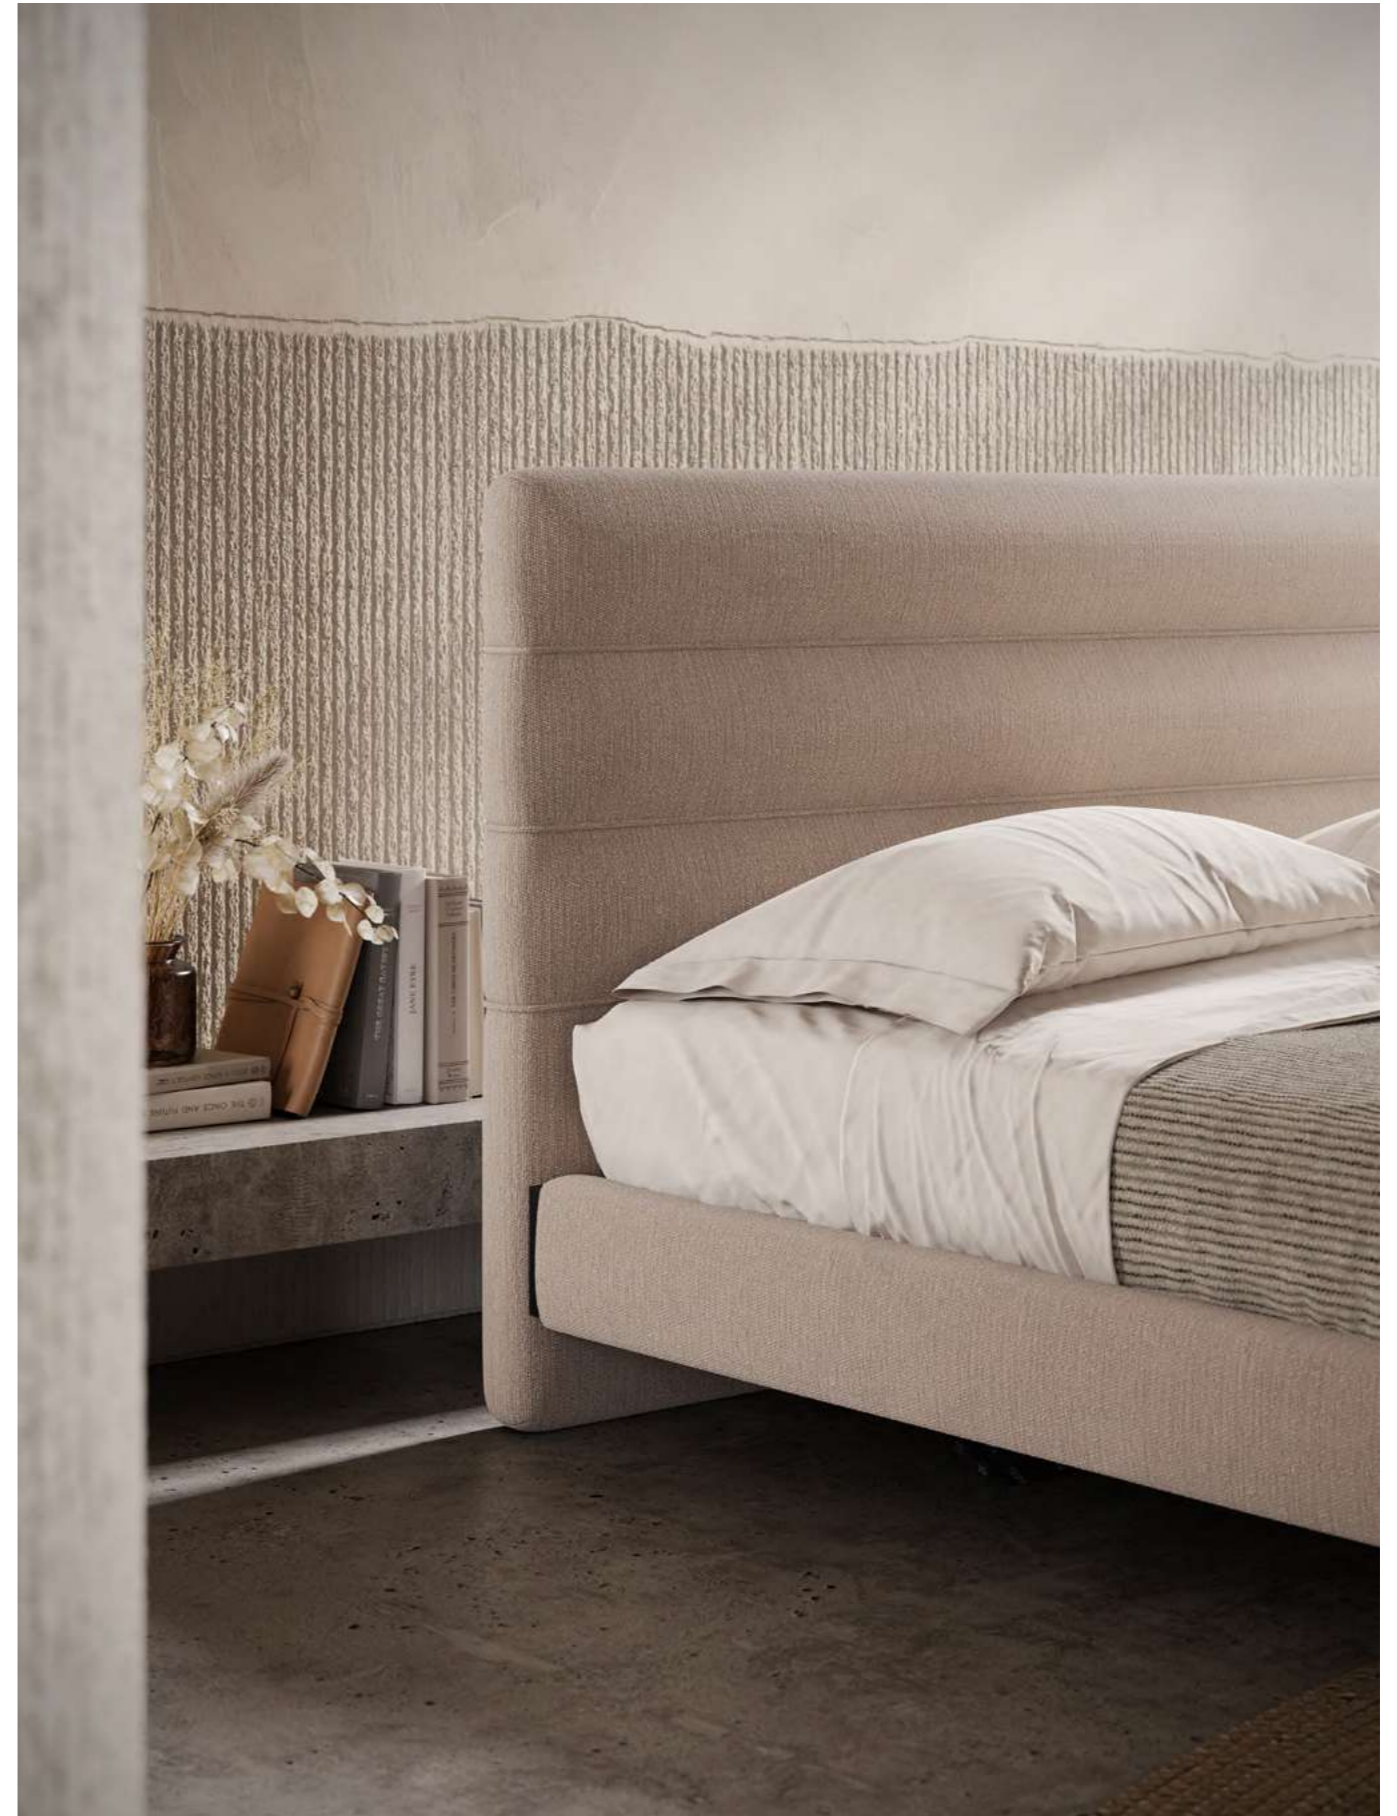

YUMMI BED IN PROVENCE OLD ROSE FABRIC AND BLACK LACQUER.