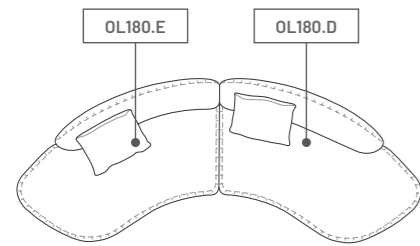

Modular Sofa Systems

Olivia

2024 INDOOR COLLECTION

Composition 1

DIMENSIONS	WIDTH	DEPTH	HEIGHT
TOTAL	3220	1300	750
OL180.D	1810	990	750
OL180.E	1810	990	750