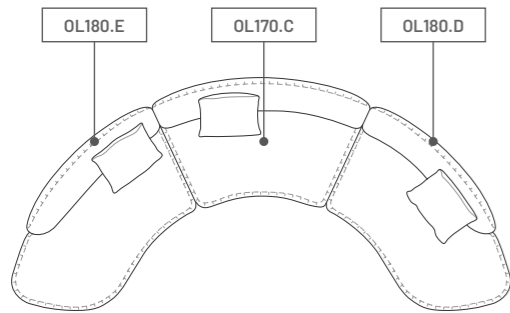

Modular Sofa Systems

Olivia

2024 INDOOR COLLECTION

Composition 1

DIMENSIONS	WIDTH	DEPTH	HEIGHT
TOTAL	3220	1300	750
OL180.D	1810	990	750
OL180.E	1810	990	750

Composition 2

DIMENSIONS	WIDTH	DEPTH	HEIGHT
TOTAL	4710	3920	750
OL180.D	1810	990	750
OL170.C	1730	1020	750
OL180.E	1810	990	750

Composition 3

DIMENSIONS	WIDTH	DEPTH	HEIGHT
TOTAL	3920	1300	750
OL130.E	1330	900	750
OL95.C	950	900	750
OL180.D	1810	990	750

THE DIMENSIONS ARE SHOWN IN MM. THE TECHNICAL ASPECTS OF THE PIECES MAY BE CHANGED WITHOUT PRIOR NOTICE. FOR MORE DETAILED AND UPDATED INFORMATION, PLEASE DOWNLOAD THE PRODUCT'S TECHNICAL SHEET ON THE WEBSITE.