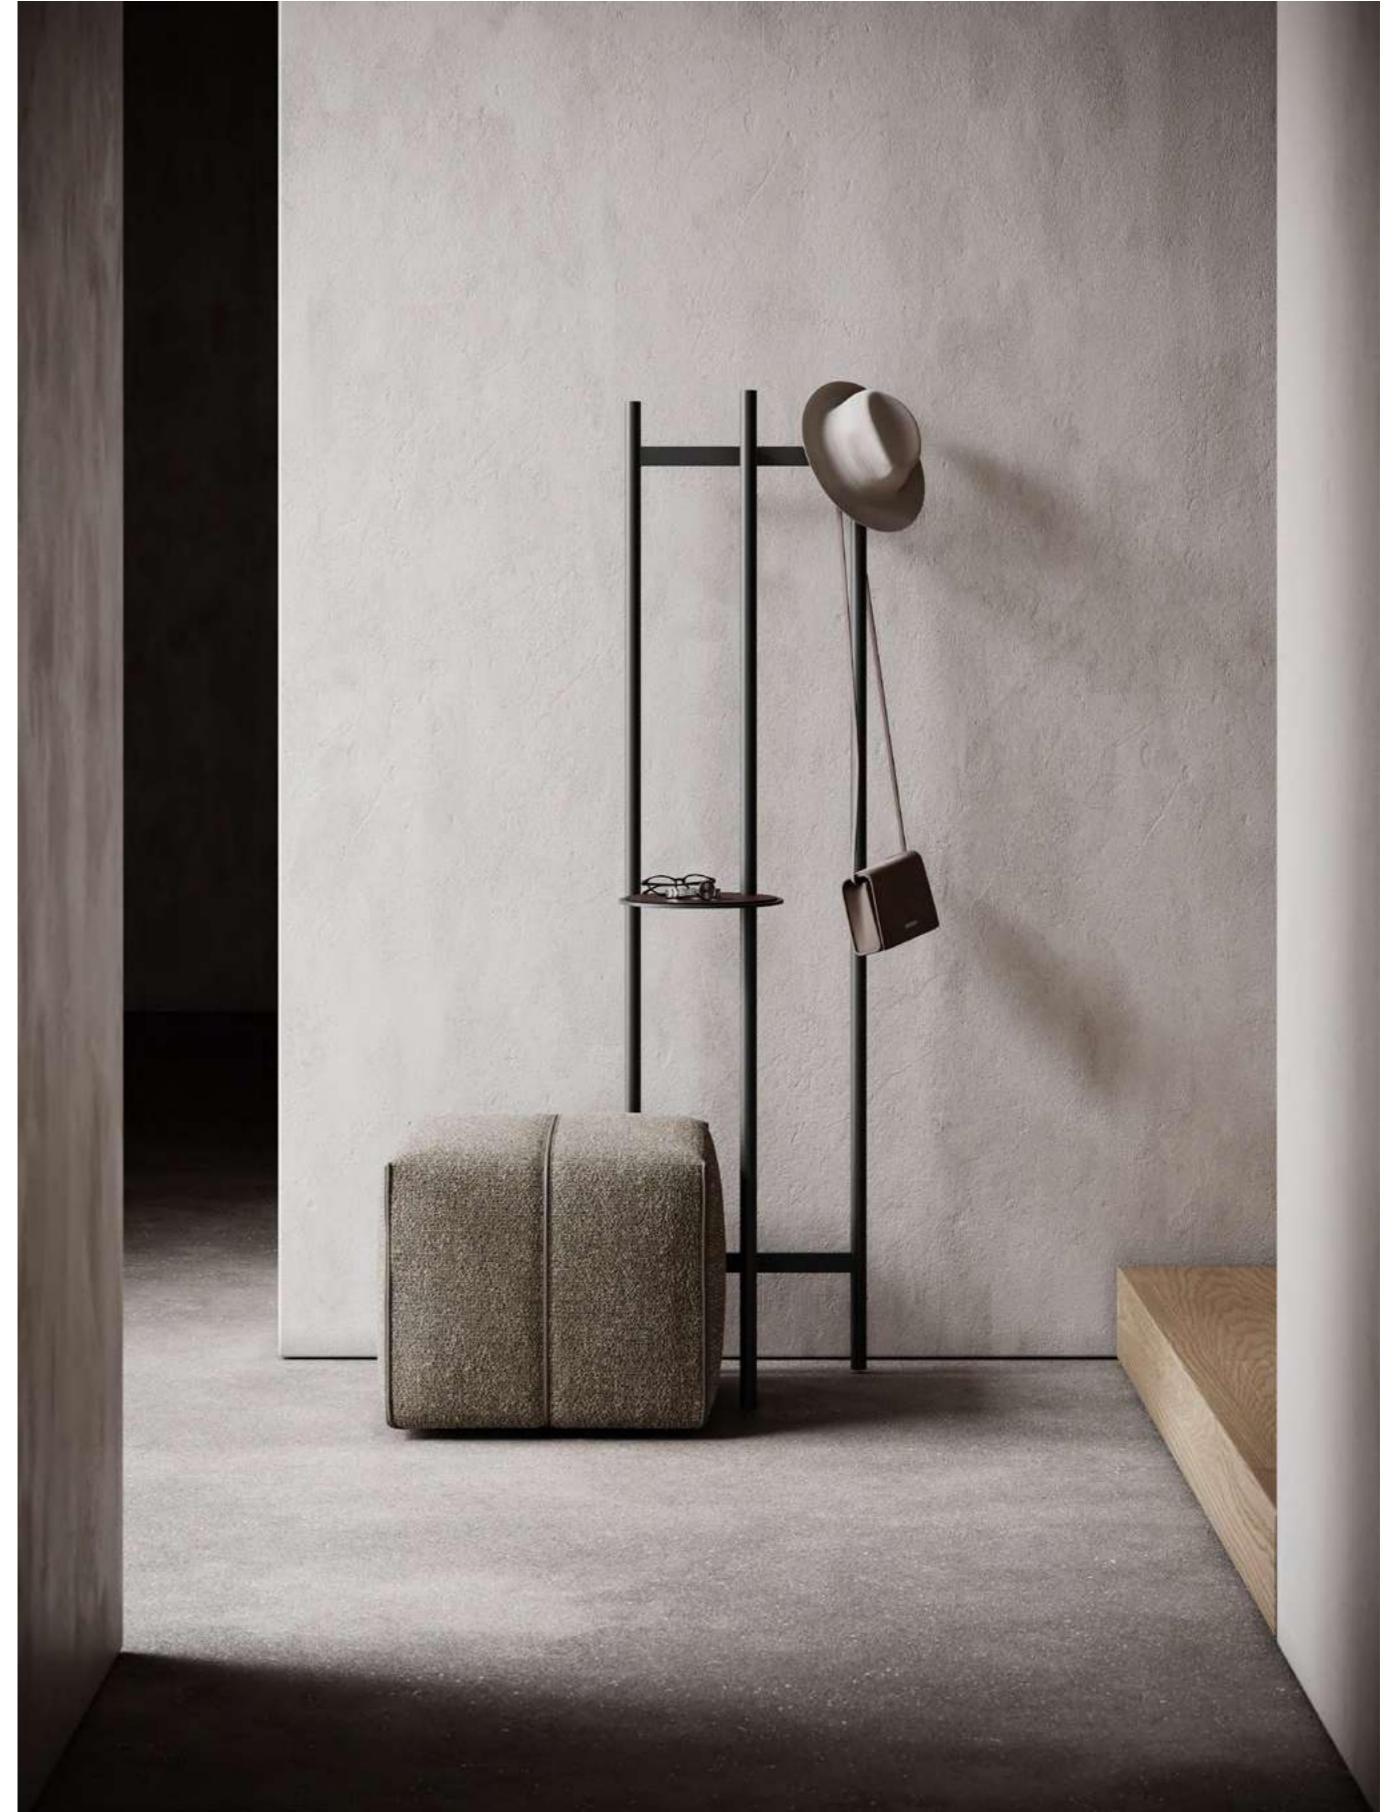

GRAM BAR CHAIR IN CLARENCE BS23 FABRIC AND BLACK TEXTURIZED METAL.

CARTER BAR CHAIR IN GALWAY OLIVE FABRIC AND MOCHA ASH WOOD STAIN.

EVA BAR CHAIR IN PROVENCE HONEY FABRIC AND SAND ASH WOOD STAIN.

RALPH HANGER IN BLACK TEXTURIZED METAL AND ALBANY TERRA NATURAL LEATHER.