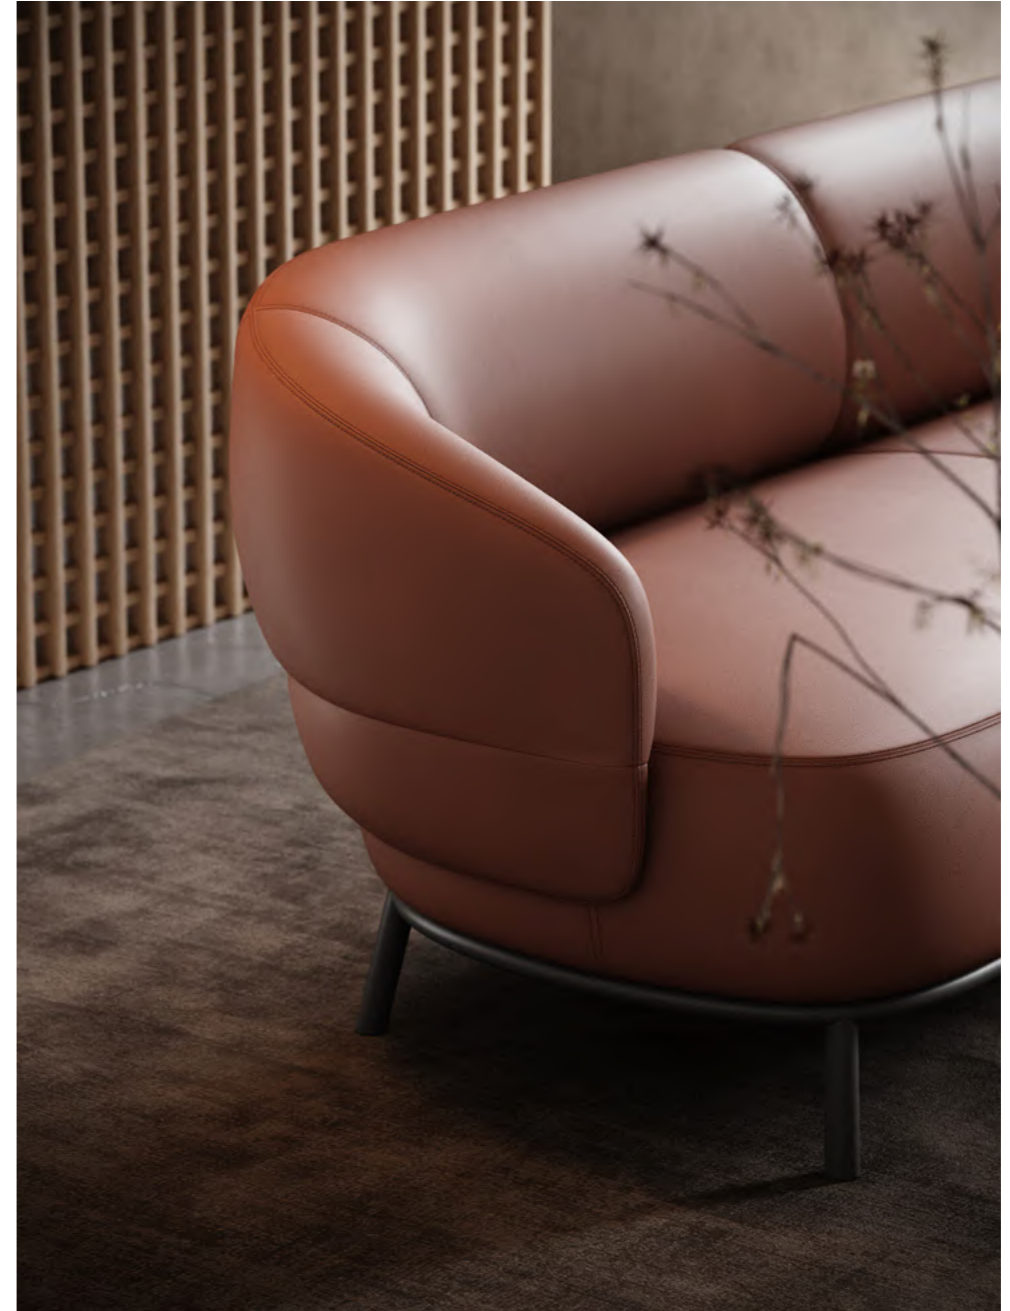

JULIET SOFA IN DOVER MASAI NATURAL LEATHER AND BLACK TEXTURIZED METAL.