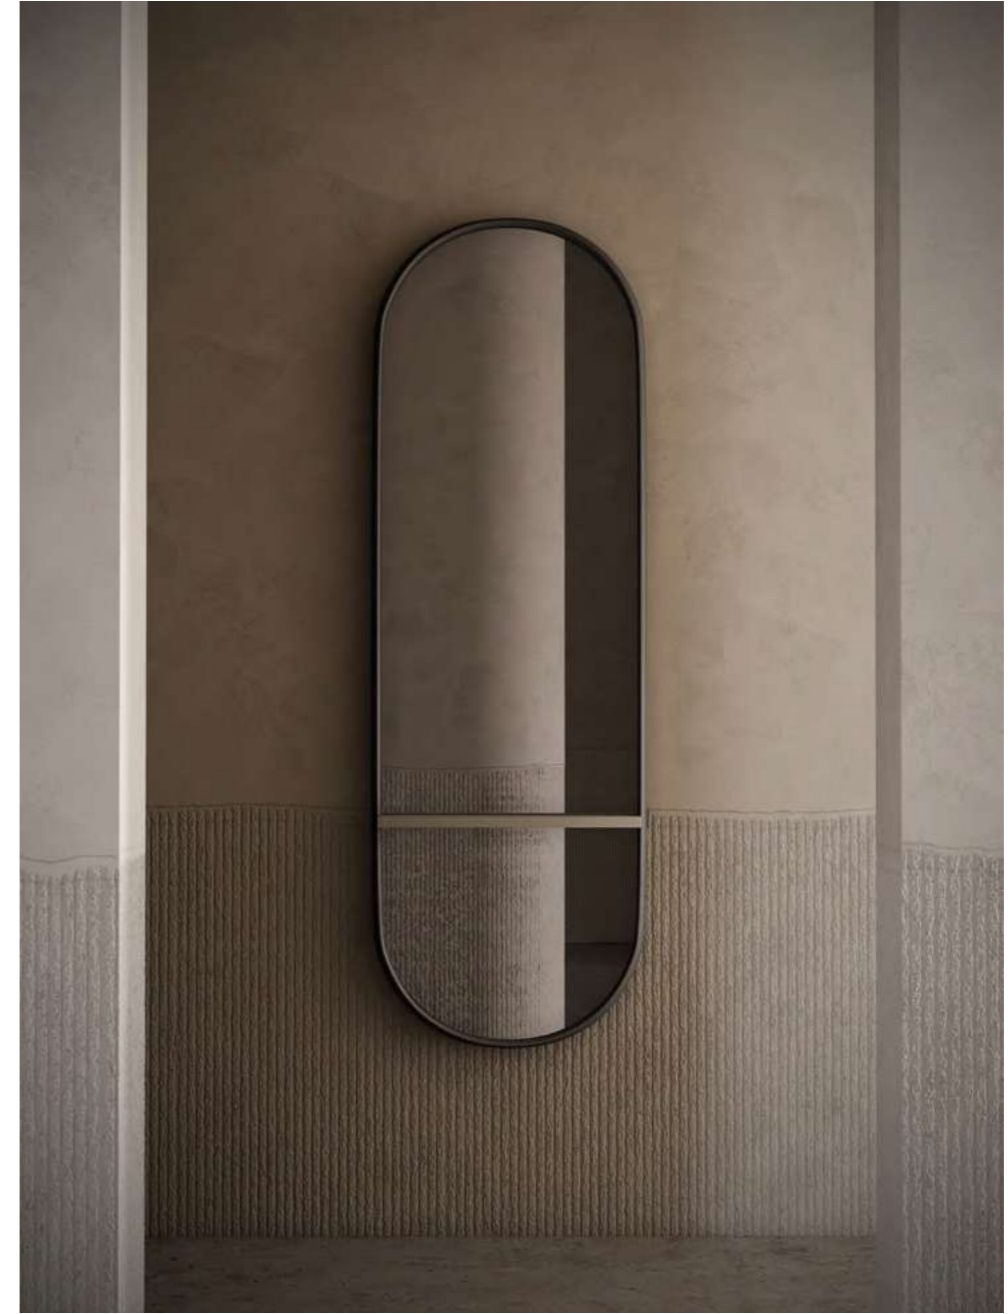

DISRUPTION SOFA (COMPOSITION 1) IN OSAKA SILVER FABRIC.

CLEO MIRROR L IN RUPERT ELEPHANT SYNTHETIC LEATHER, SMOKED MIRROR AND TAUPE LACQUER.

INSIDE SIDE TABLE LOW IN BONE LACQUER AND BLACK TEXTURIZED METAL.