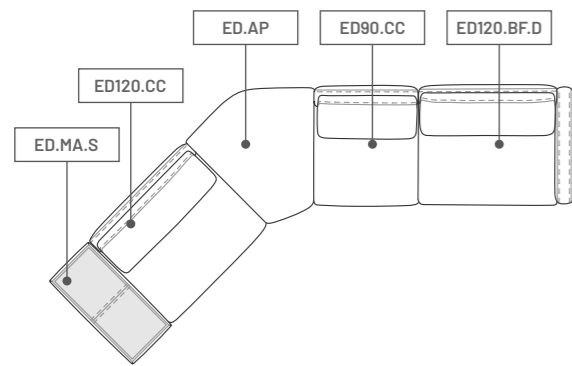

Modular Sofa Systems

Edward

INDOOR COLLECTION

Composition 3

DIMENSIONS	WIDTH	DEPTH	HEIGHT
TOTAL	4200	2080	850
ED120.BF.D	1330	980	850
ED90.CC	900	980	850
ED.AP	1200	1130	390
ED120.CC	1200	980	850
ED.MA.S	450	980	360

THE DIMENSIONS ARE SHOWN IN MM. THE TECHNICAL ASPECTS OF THE PIECES MAY BE CHANGED WITHOUT PRIOR NOTICE.
FOR MORE DETAILED AND UPDATED INFORMATION, PLEASE DOWNLOAD THE PRODUCT'S TECHNICAL SHEET ON THE WEBSITE.

Modular Sofa Systems

Disruption

INDOOR COLLECTION

DIMENSIONS	WIDTH	DEPTH	HEIGHT
DISRUPTION (COMPOSITION 1)	3445	1800	800

Shinto

INDOOR COLLECTION

DIMENSIONS	WIDTH	DEPTH	HEIGHT
SHINTO (COMPOSITION 1)	3000	2000	820

THE DIMENSIONS ARE SHOWN IN MM. THE TECHNICAL ASPECTS OF THE PIECES MAY BE CHANGED WITHOUT PRIOR NOTICE.
FOR MORE DETAILED AND UPDATED INFORMATION, PLEASE DOWNLOAD THE PRODUCT'S TECHNICAL SHEET ON THE WEBSITE.