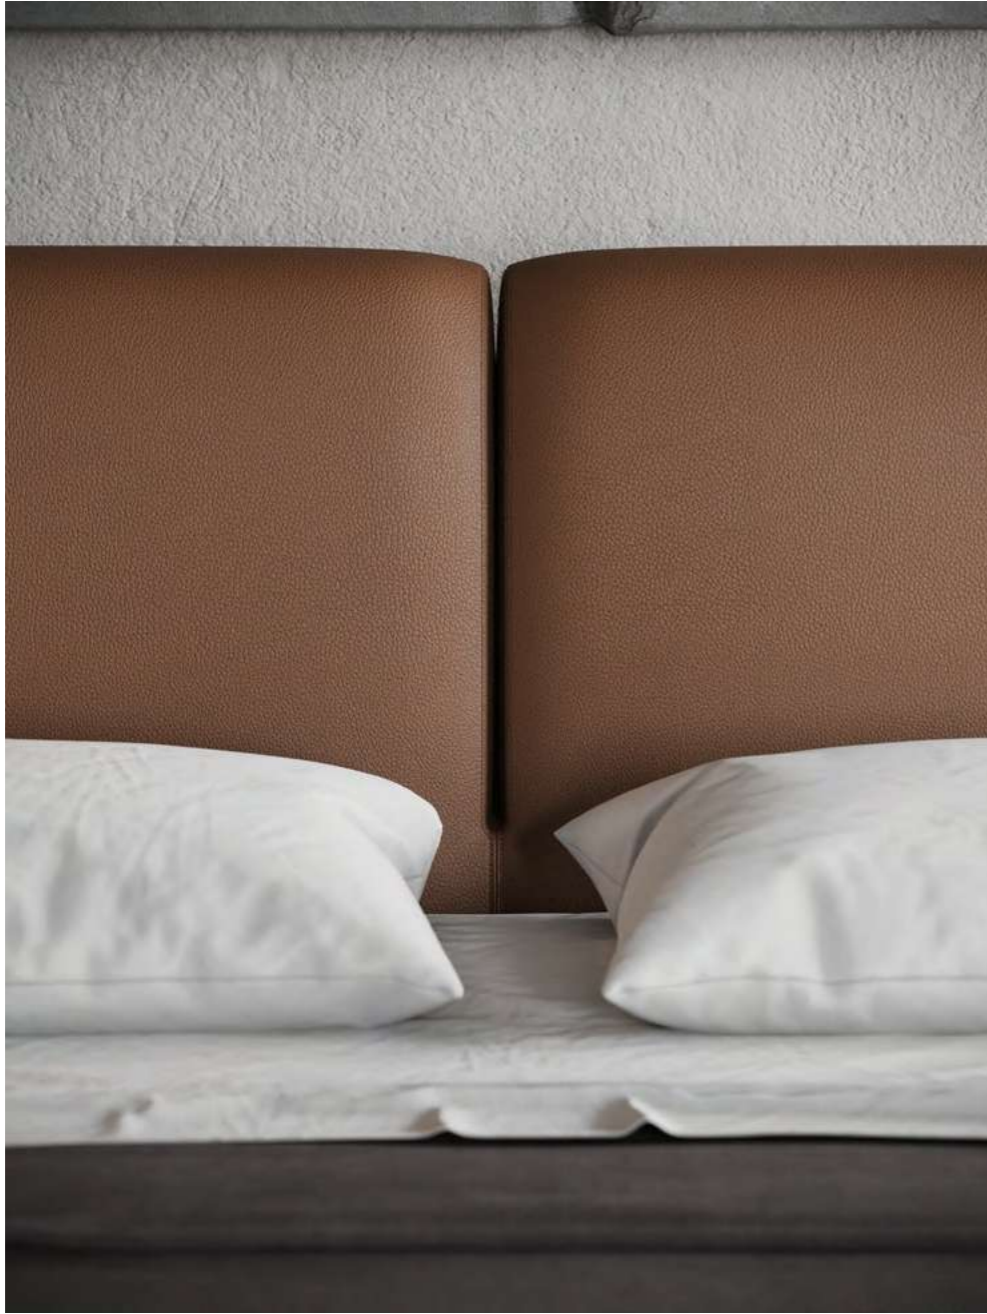

MARGOT BED IN RUPERT CAMEL SYNTHETIC LEATHER AND ONYX POLISHED METAL.