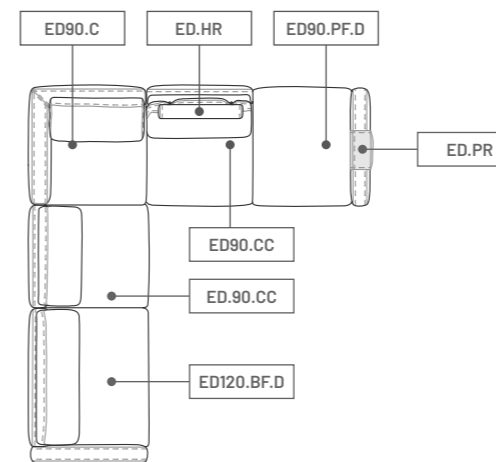

Composition 2

DIMENSIONS	WIDTH	DEPTH	HEIGHT
TOTAL	2910	3210	970
ED90.PF.D	1030	980	570
ED90.CC	900	980	850
ED90.C	980	980	850
ED120.BF.D	1330	980	850
ED.HR	700	140	550
ED.PR	1080	340	

THE DIMENSIONS ARE SHOWN IN MM. THE TECHNICAL ASPECTS OF THE PIECES MAY BE CHANGED WITHOUT PRIOR NOTICE. FOR MORE DETAILED AND UPDATED INFORMATION, PLEASE DOWNLOAD THE PRODUCT'S TECHNICAL SHEET ON THE WEBSITE.