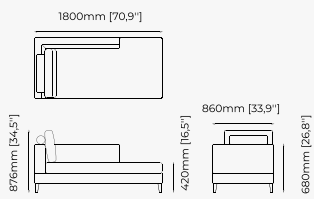

38x43.5x82 cm
14.96x17.12x32.28 inch.

38x43.5x97 cm
14.96x17.12x38.18 inch.

Materials and Finishes

Mael green
Smooth black iron

ESTORIL *Bar Stool*

Dimensions

42x43x87 cm
16.53x16.92x34.25 inch.

42x43x102 cm
16.53x16.92x40.15 inch.

KARIN *Chaise Longue*

Dimensions

180x86x88 cm
70.86x33.85x34.64 inch.

Materials and Finishes

Lohan chair
Berlin Siena

Ash wood stained in Walnut matte

KARIN *Chaise Longue*

DALE Chair

Dimensions

58,5x49x78 cm
23.03x19.29x30.70 inch.

Materials and Finishes

Boaz beige
Smooth black iron

Gilded polished stainless steel

FERRARA Chair

Dimensions

56x53,5x79,5 cm
22.04x21.06x31.29 inch.