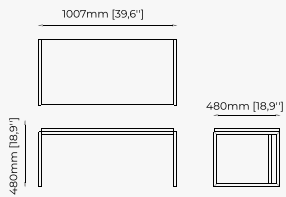

38x43.5x82 cm
14.96x17.12x32.28 inch.

38x43.5x97 cm
14.96x17.12x38.18 inch.

Materials and Finishes

Mael green
Smooth black iron

ESTORIL *Bar Stool*

Dimensions

42x43x87 cm
16.53x16.92x34.25 inch.

42x43x102 cm
16.53x16.92x40.15 inch.

120x40x40 cm
47.24x15.74x15.74 inch.

Materials and Finishes

Berlin siena

AMY Bench

Dimensions

160x40x48 cm
62.99x15.74x18.89 inch.

Materials and Finishes

Mael beige & taupe
Ash wood stained in smoked oak matte

BENNER Bench

Dimensions

130x60x40 cm
51.18x23.62x15.74 inch.

Materials and Finishes

Seoul camel
Gilded polished stainless steel

BENCHES

ACHILES Bench

Dimensions

100x48x48 cm
30.37x18.89x18.89 inch.

Materials and Finishes

Xangai White
Smooth Black Iron

CHARLIE Bench

AMY Bench

BENNER Bench

ACHILES Bench

CHAISE LONGUES