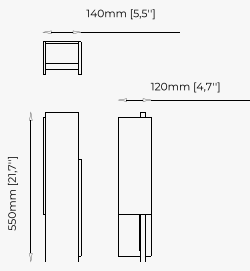

WALL LAMPS

DAVE Wall Lamp