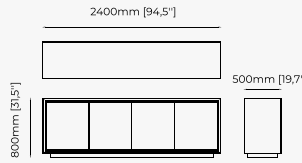

RICK Sideboard