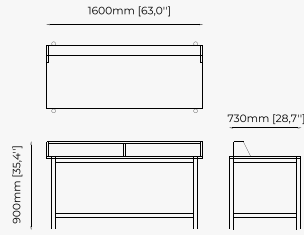

BELGRADO Desk