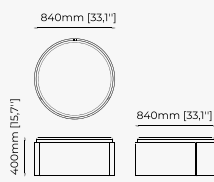

OTTOMANS & POUFFES

JASON Pouf