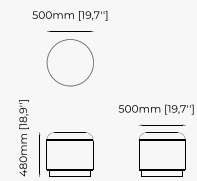

OTTOMANS & POUFFES

EDDY Pouf