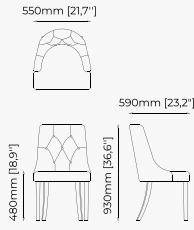

SIMONE Chair