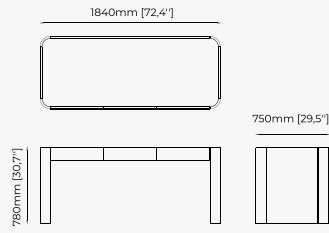

LARSON Desk