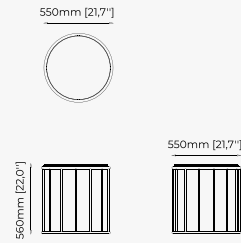

50x55 cm
19.68x21.65 inch.

Materials and Finishes

Nero marquina polished marble
Gilded brushed stainless steel

SIDE TABLES

LYSSA Side Table

GOLD Side Table

RIGA Side Table

POPPI Side Table