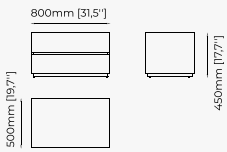

MALE *Bedside Table*

ACHILES *Bedside Table*

DAKAR *Bedside Table*

BIEL Bookshelf

Dimensions

124x39x200 cm
48.81x15.35x78.74 inch.

Materials and Finishes

Smoked eucalyptus veneer
Black lacquer matte