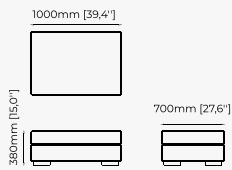

OTTOMANS & POUFFES

GREY Pouf