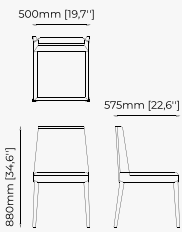

DINING & OFFICE CHAIRS

BALI Chair