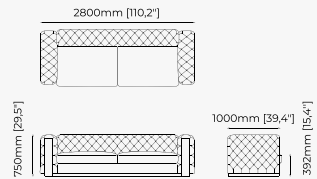

SOFAS

HARRY Sofa

JEAN Sofa

STEWART Sofa