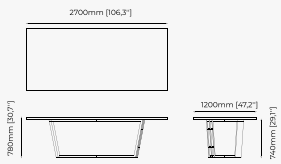

ALISON Dining Table