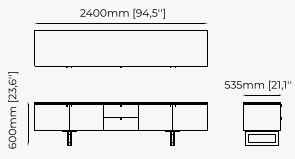

TV CABINETS AND STORAGE UNITS

BORIS TV Cabinet