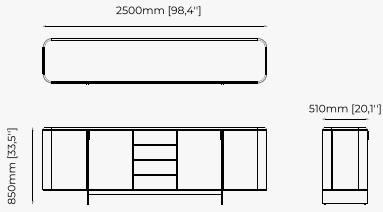

ISIS *Sideboard*

Dimensions

240x50x83 cm
94.48x19.68x32.67 inch.

Materials and Finishes

Walnut veneer matte
Copper polished HPL

SIDEBOARDS

DEAN Sideboard

RALPH Sideboard