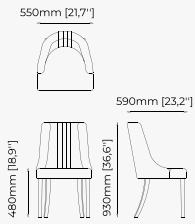

SIMONE Chair