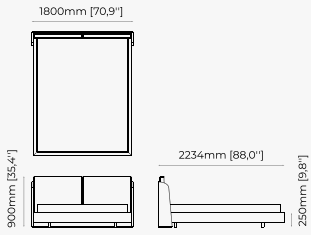

BEDS

BROOKE Bed