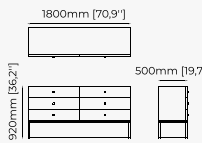

ESTER Chest of drawers