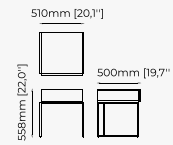

MALE *Bedside Table*

ACHILES *Bedside Table*

DAKAR *Bedside Table*

BIEL Bookshelf

Dimensions

124x39x200 cm
48.81x15.35x78.74 inch.

Materials and Finishes

Smoked eucalyptus veneer
Black lacquer matte