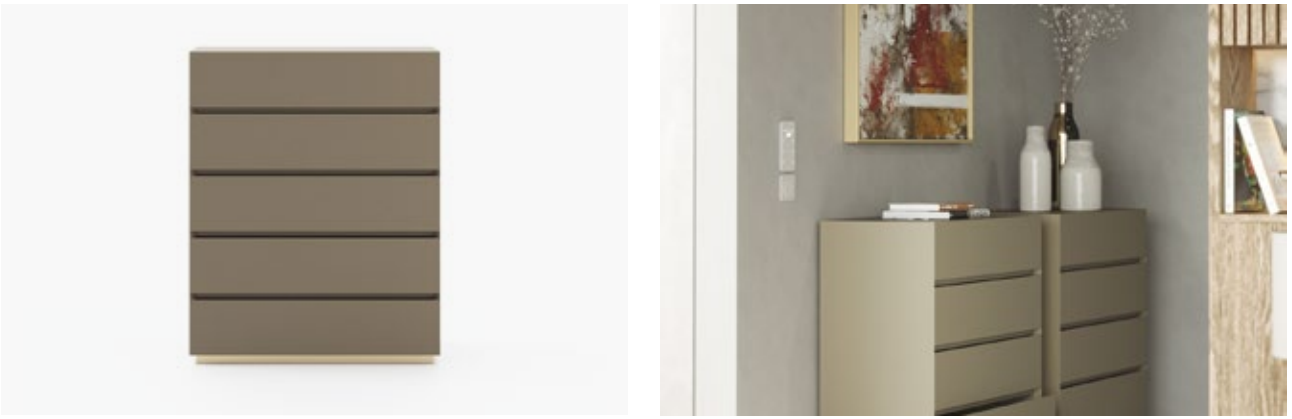

DAKAR *Tallboy*

Dimensions

80x50x100 cm
31.5x19.7x39.4 inch.

Materials and Finishes

Gilded polished stainless steel
Beige grey lacquer matte