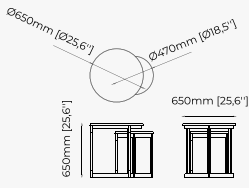

50x55 cm
19.68x21.65 inch.

Materials and Finishes

Nero marquina polished marble
Gilded brushed stainless steel

SIDE TABLES

LYSSA Side Table

GOLD Side Table

RIGA Side Table

POPPI Side Table