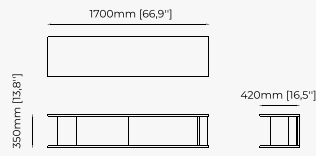

ANTOINE *TV Cabinet*

Dimensions

220x54.5x61 cm
86.61x21.5x24.01 inch.

Materials and Finishes

Walnut veneer matte
Gilded polished stainless steel

TV CABINETS AND STORAGE UNITS

NORMAN TV Cabinet

WILL Storage Unit