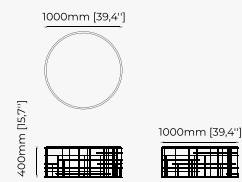

MERCY Coffee table