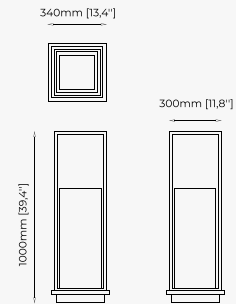

FLOWER POTS

ACHILES Flower Pot

Dimensions

51x48x70 cm
20.07x18.89x27.55 inch.

51x48x87 cm
20.07x18.89x34.25 inch.

51x48x102.5 cm
20.07x18.89x40.35 inch.

Materials and Finishes

Smoked eucalyptus veneer
matte

Gilded polished stainless
steel

GOLD Flower Pot

STELA Flower Pot

LANIE Flower Pot

ROSIE Flower Pot

BAG Flower Pot

POPPY Flower Pot

ACHILES Flower Pot