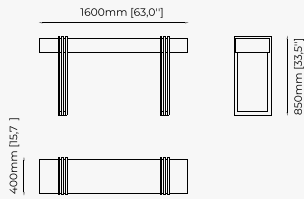

EVELYN Console