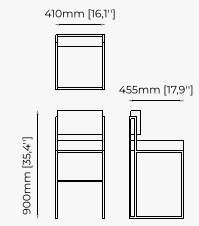

ACHILES Bar Stool