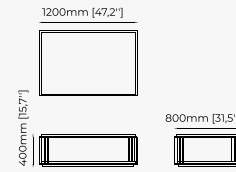

MEGAN Coffee table