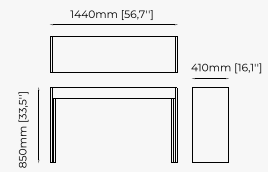

CEUTA Console