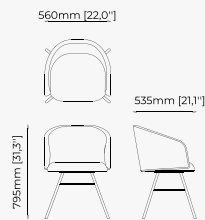

38x43.5x82 cm
14.96x17.12x32.28 inch.

38x43.5x97 cm
14.96x17.12x38.18 inch.

Materials and Finishes

Mael green
Smooth black iron

ESTORIL *Bar Stool*

Dimensions

42x43x87 cm
16.53x16.92x34.25 inch.

42x43x102 cm
16.53x16.92x40.15 inch.

Dimensions

59x54x82 cm
23.22x19.68x32.28 inch.

Materials and Finishes

Berlin siena
Smooth black iron

DUBLIN Chair

Dimensions

46x51x85 cm
18.11x20.07x33.46 inch.

Materials and Finishes

DENVER Chair

Dimensions

50x60x90 cm
19.68x23.62x35.43 inch.

Materials and Finishes

Vienna Cream
Ash wood stained in smoked eucalyptus matte

PRESTIGE Chair

Dimensions

53x57x80 cm
20.9x22.4x31.5 inch.

Materials and Finishes

Ash wood stained in
smoked eucalyptus matte

Dom Blanc

LILI Chair

Dimensions

60x52x82 cm
23.62x20.47x32.28 inch.

Materials and Finishes

Boaz beige
Ash wood stained in walnut matte