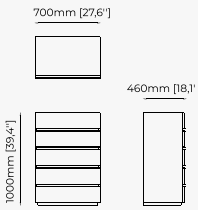

AMBER Tallboy