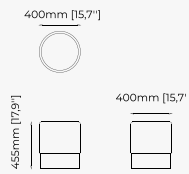

OTTOMANS & POUFFES

ISAAC Pouf