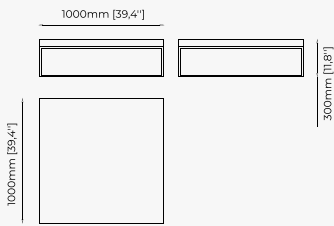

S.PAULO Coffee table