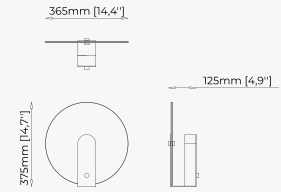

WRIGHT Table Lamp