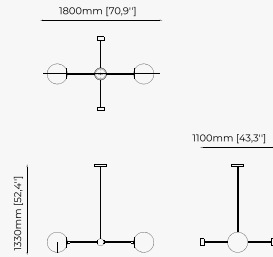

JANIS Suspension Lamp