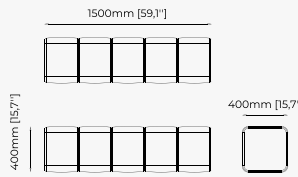

Materials and Finishes

Xangai White
Smooth Black Iron

CHARLIE Bench