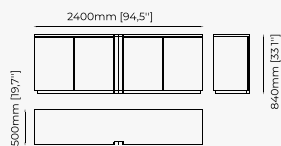

D'ARC Sideboard