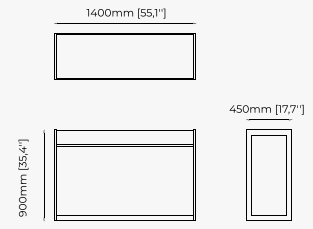

ANTHONY Console