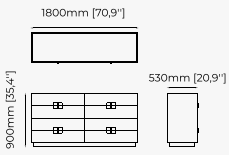

LADY Chest of drawers