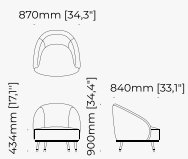

MARLOW Armchair