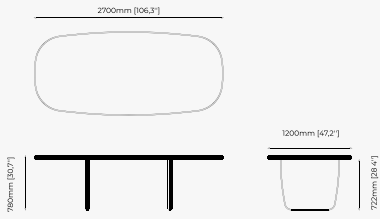

DINING TABLES

JEANE Dining Table