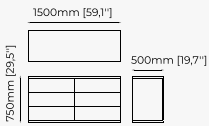

CAIRO Chest of drawers