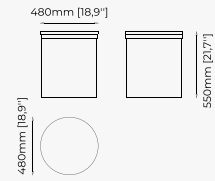

BRENDA Side Table