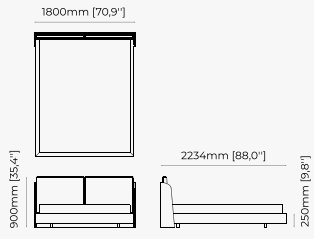

MAIA Bed

Dimensions

190x214x110 cm
74.80x84.25x43.30 inch.

110x214x110 cm
43.30x84.25x43.30 inch.

160x214x110 cm
62.99x84.25x43.30 inch.

Materials and Finishes

Smoked eucalyptus veneer matte
Gilded brushed stainless steel

310x219x119 cm
122.05x86.22x46.85 inch.

300x219x119 cm
118.11x86.22x46.85 inch.

Materials and Finishes

Black ash veneer matte
Copper polished HPL

USO Bed

Dimensions

194x212x100 cm
76.38x83.46x39.37 inch.

174x212x100 cm
68.50x83.46x39.37 inch.

CAIRO Bed

BEDS

JODY *Bed*

ARMCHAIRS

SOPHIA *Armchair*

Dimensions (*armchair / ottoman*)

79x84x87.5 cm
31.1x33.1x34.5 inch.

72.5x70x42 cm
28.54x13.03x16.53 inch.

38x43.5x82 cm
14.96x17.12x32.28 inch.

38x43.5x97 cm
14.96x17.12x38.18 inch.

Materials and Finishes

Mael green
Smooth black iron

ESTORIL *Bar Stool*

Dimensions

42x43x87 cm
16.53x16.92x34.25 inch.

42x43x102 cm
16.53x16.92x40.15 inch.