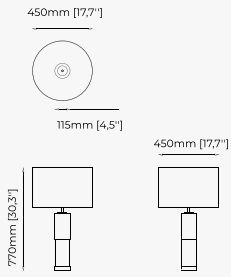

TABLE LAMPS

SHARON Table Lamp