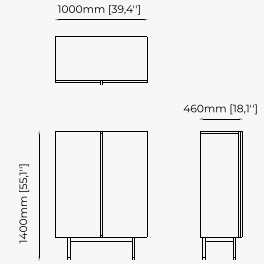

CUBA Bar Cabinet