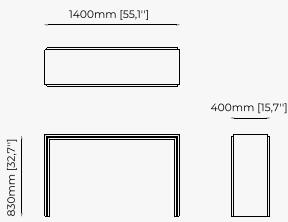

RORY Console