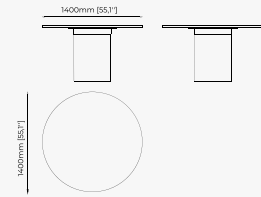

BRENDA Dining Table