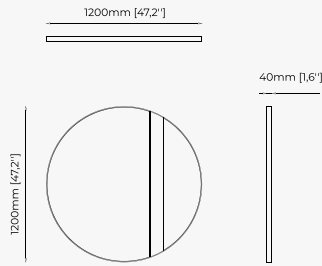

PHILL Mirror