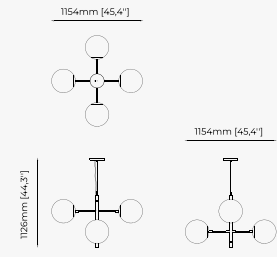

MEREDITH Suspension Lamp