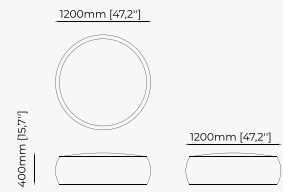

SEBASTIAN Pouf