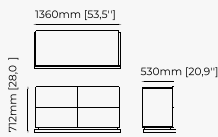

USO Chest of drawers