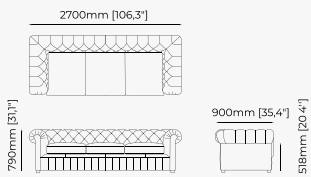

CHESTER Sofa