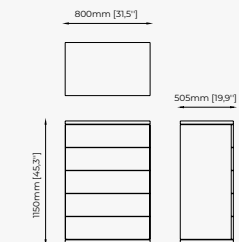

LADY Tallboy

DAKAR Tallboy

EMILY Tallboy

ENDY Tallboy