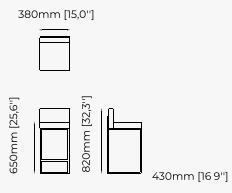

BAR & COUNTER STOOLS

PETER Bar Stool