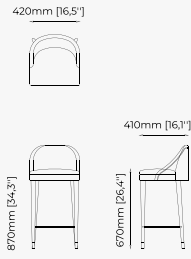

ESTORIL Bar Stool