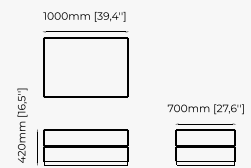

CHARLIE Pouf