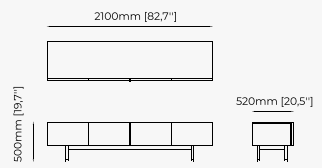

CUBA TV Cabinet