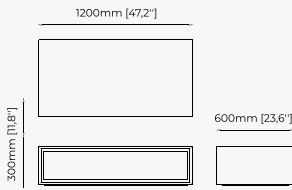

NILO Coffee table