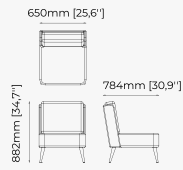

TADEAS Armchair