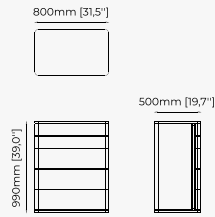

MUCALA Tallboy

Dimensions

80x50x100 cm
31.5x19.7x39.4 inch.

Materials and Finishes

Smoked Eucalyptus Matte
Gilded polished HPL

AMBER Tallboy

HILARY Tallboy

MALE Tallboy

CONNOR Tallboy

ROSIE Tallboy

LADY Tallboy

DAKAR Tallboy

EMILY Tallboy

ENDY Tallboy