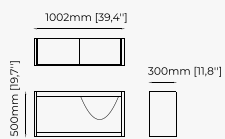

RYAN Storage Unit