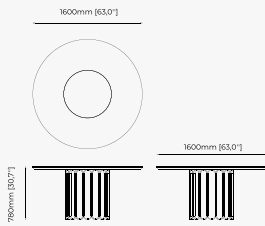

CHERYL Dining Table