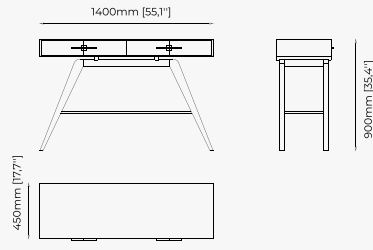

NIELS Console