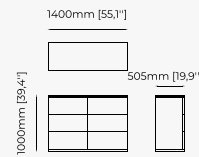

DUANE Chest of drawers