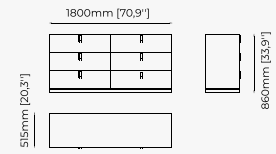

EMILY Chest of drawers