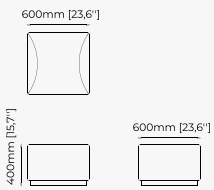

OTTOMANS & POUFFES

MIKE Pouf