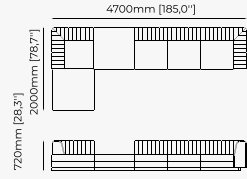

SOFAS

HARRY Sofa

STEWART Sofa