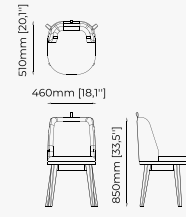

DUBLIN Chair