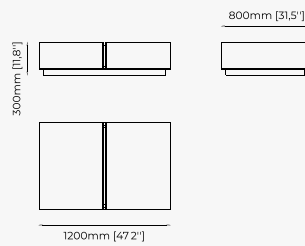

SILA Coffee table