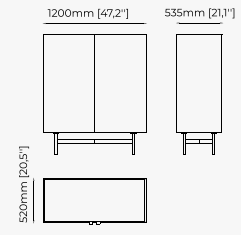

LEWIS Bar Cabinet