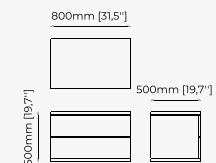

LADY Bedside Table

ESTER Bedside Table

EMILY Bedside Table

CAIRO Bedside Table