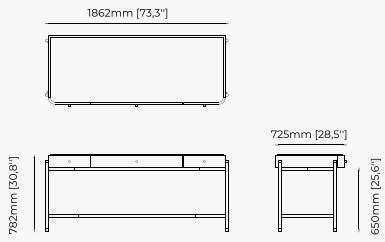

DESKS

ROSIE Desk