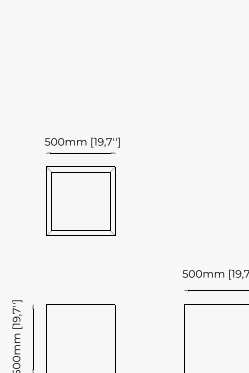

FLOWER POTS

ACHILES Flower Pot

Dimensions

51x48x70 cm
20.07x18.89x27.55 inch.

51x48x87 cm
20.07x18.89x34.25 inch.

51x48x102.5 cm
20.07x18.89x40.35 inch.

Materials and Finishes

Smoked eucalyptus veneer
matte

Gilded polished stainless
steel

GOLD Flower Pot

STELA Flower Pot

LANIE Flower Pot

ROSIE Flower Pot

BAG Flower Pot

POPPY Flower Pot

ACHILES Flower Pot