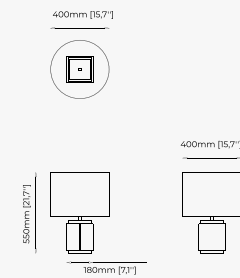

LITTLE JACK Table Lamp