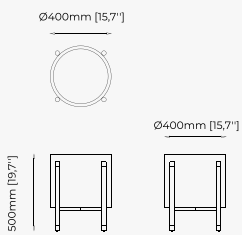

GOLD Flower Pot