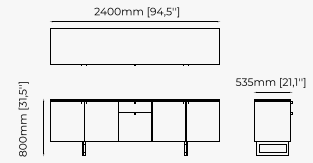

BORIS Sideboard