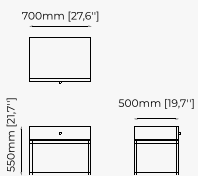

AMBER Bedside Table