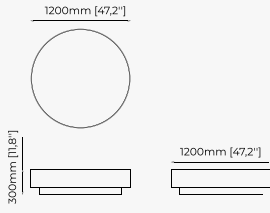

COFFEE TABLES

GOLD Coffee table