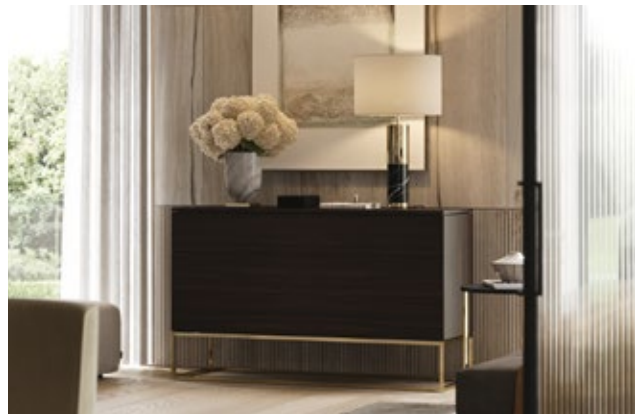

Materials and Finishes

Walnut veneer matte

MALE *Chest of drawers*

Dimensions

150x50x90 cm
59.05x19.68x35.4 inch.

Materials and Finishes

Smoked eucalyptus veneer matte
Gilded polished stainless steel