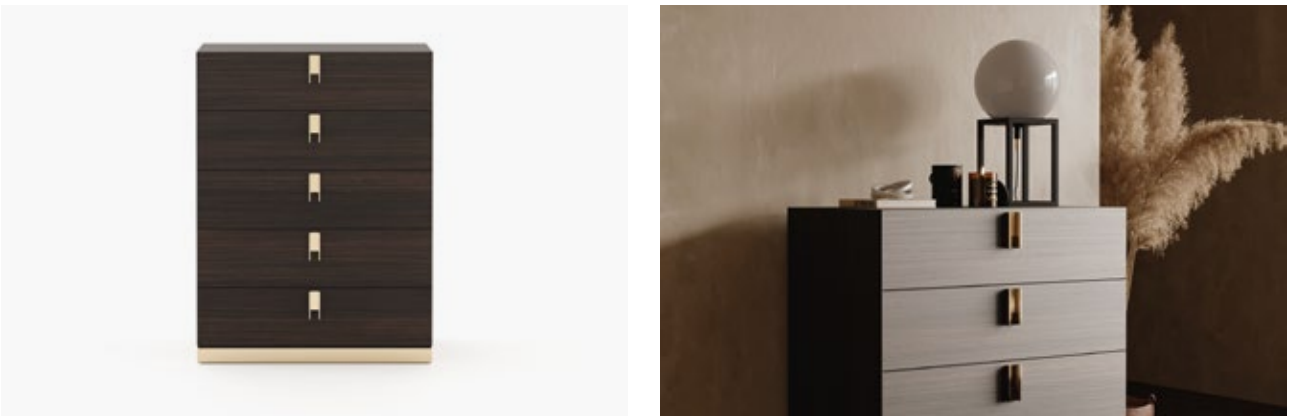

Gilded polished stainless steel
Beige grey lacquer matte

EMILY *Tallboy*

Dimensions

80x51.5x106 cm
31.5x20.3x41.7 inch.

Materials and Finishes

Smoked oak veneer matte
Gilded polished stainless steel

ENDY *Tallboy*