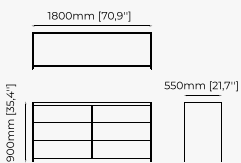

ENDY Chest of drawers