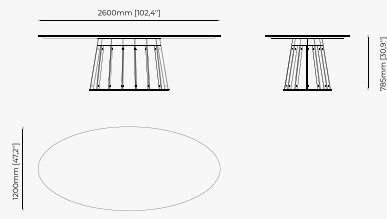

ANN Dining Table