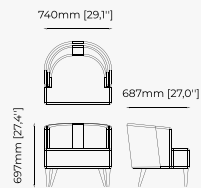

XANGAI Armchair

HECTOR Armchair

HECTOR Armchair

VEERA Armchair