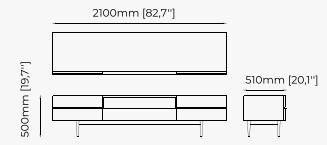

LAGOS TV Cabinet