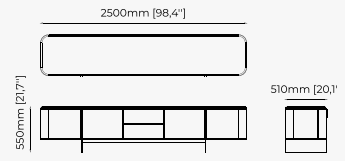

ANTOINE *TV Cabinet*

Dimensions

220x54.5x61 cm
86.61x21.5x24.01 inch.

Materials and Finishes

Walnut veneer matte
Gilded polished stainless steel

TV CABINETS AND STORAGE UNITS

NORMAN TV Cabinet

WILL Storage Unit