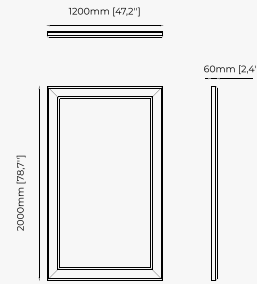

IRIS Mirror