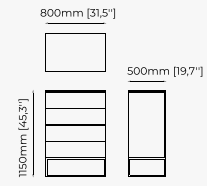

80x50.5x115 cm
31.5x19.9x45.3 inch.

Materials and Finishes

Black lacquer matte
Gilded polished stainless steel

MUCALA Tallboy

Dimensions

80x50x100 cm
31.5x19.7x39.4 inch.

Materials and Finishes

Smoked Eucalyptus Matte
Gilded polished HPL