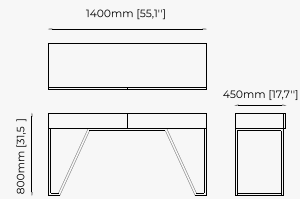

DALLAS Console