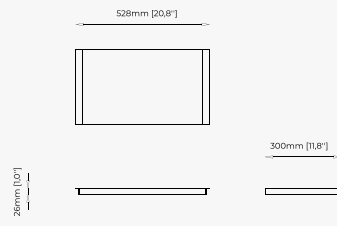

DECORATIVE ELEMENTS

TIM *Tray*