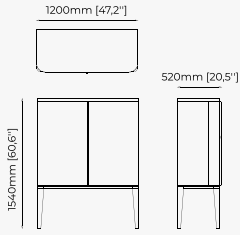

ALVAR Cupboard