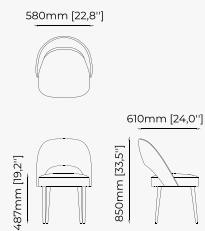

FERRARA Chair