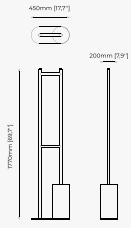

COAT HANGERS

BEN Coat Rack