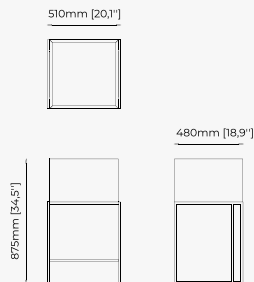

ROSIE Flower Pot