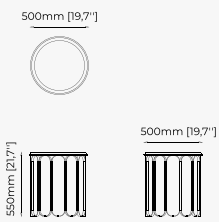

CHERYL Side Table