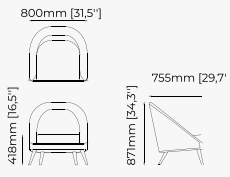

ARMCHAIRS

JOE Armchair