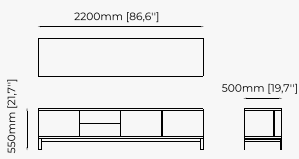

DENER TV Cabinet