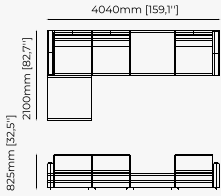

MONTREAL Sofa