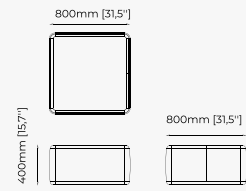

OTTOMANS & POUFFES

MOORE Pouf