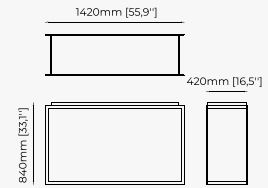

AGOT Console