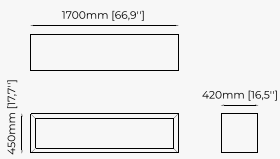

DAISY Storage Unit