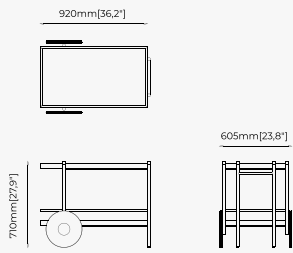

DECORATIVE ELEMENTS

PITT *Tea Cart*