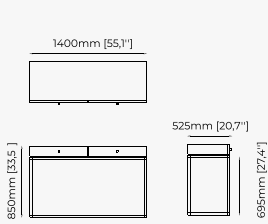

DRESSING TABLES

ROSIE Dressing Table

Dimensions

146,6x62,5x134,2 cm
57.71x24.60x52.8 inch.

Materials and Finishes

Seoul Terra
Walnut veneer matte
Smooth black iron
Gilded polished stainless steel

ESTER Dressing Table

AMY Dressing Table

D'ARC Dressing Table

ROSIE Dressing Table