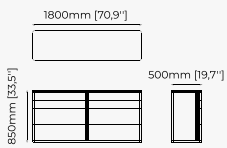

HILARY Chest of drawers