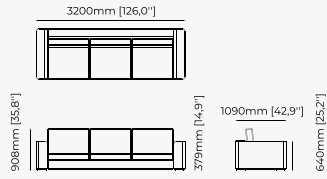

SOFAS

GREY Sofa

HARRY Sofa

STEWART Sofa