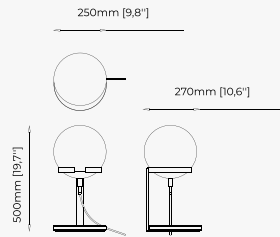

CLARKE Table Lamp