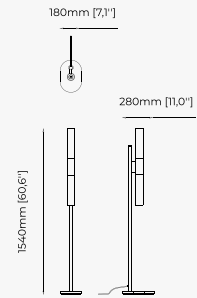

FLOOR LIGHTS

JONES Floor Lamp

Dimensions

35x130 cm
13.77x51.18 inch.

Materials and Finishes

Textured black iron   Opaline glass globe
Gilded polished stainless steel

CLARKE Floor Lamp

RANDOLPH Floor Lamp

EVANS Floor Lamp

JONES Floor Lamp