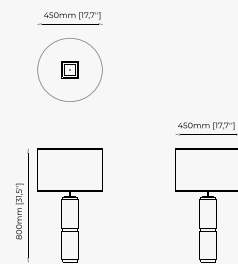

QUENTIN Table Lamp