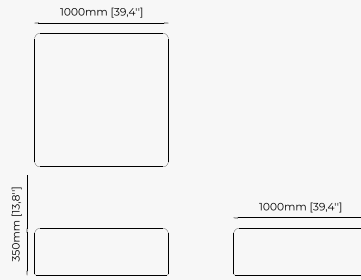

BUR Pouf

BUR Pouf