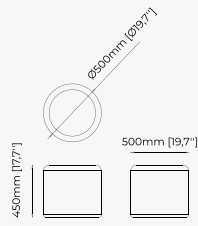

OTTOMANS & POUFFES