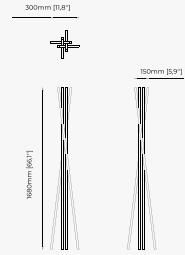

TWISTED Coat Rack