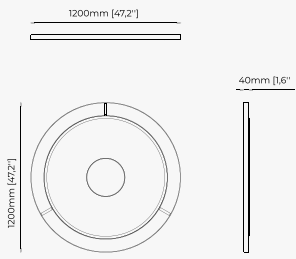

MIRRORS

TANNY Mirror