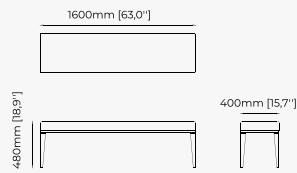

38x43.5x82 cm
14.96x17.12x32.28 inch.

38x43.5x97 cm
14.96x17.12x38.18 inch.

Materials and Finishes

Mael green
Smooth black iron

ESTORIL *Bar Stool*

Dimensions

42x43x87 cm
16.53x16.92x34.25 inch.

42x43x102 cm
16.53x16.92x40.15 inch.

120x40x40 cm
47.24x15.74x15.74 inch.

Materials and Finishes

Berlin siena

AMY Bench

Dimensions

160x40x48 cm
62.99x15.74x18.89 inch.

Materials and Finishes

Mael beige & taupe
Ash wood stained in smoked oak matte

BENNER Bench

Dimensions

130x60x40 cm
51.18x23.62x15.74 inch.

Materials and Finishes

Seoul camel
Gilded polished stainless steel

BENCHES

ACHILES Bench

Dimensions

100x48x48 cm
30.37x18.89x18.89 inch.

Materials and Finishes

Xangai White
Smooth Black Iron

CHARLIE Bench

AMY Bench

BENNER Bench

ACHILES Bench

CHAISE LONGUES