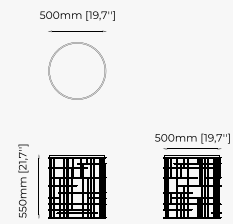

MERCY Side Table