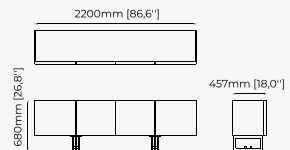

LYON Storage Unit