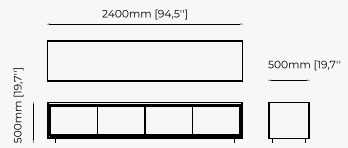

RICK TV Cabinet