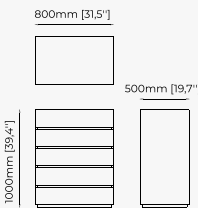

CONNOR Tallboy