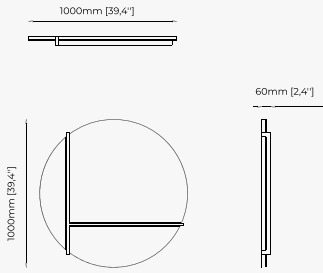

JAMES Mirror