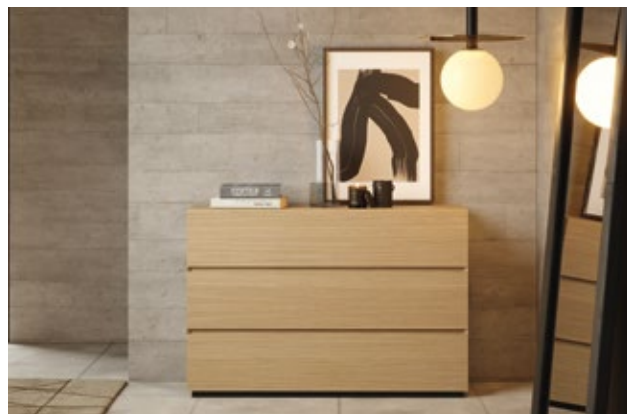

Materials and Finishes

Smoked oak veneer matte
Gilded polished stainless steel

DAKAR *Chest of drawers*

Dimensions

150x50x81 cm
59.05x19.68x31.88 inch.