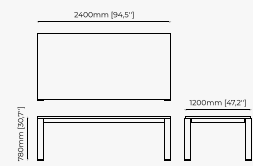

ISIS Dining Table

BRENDA Dining Table

SUSAN Dining Table

BAIONA Dining Table

BUDA Dining Table

ESTER *Dressing Table*

Dimensions

140x52,5x85 cm
55.11x20.66x33.46 inch.