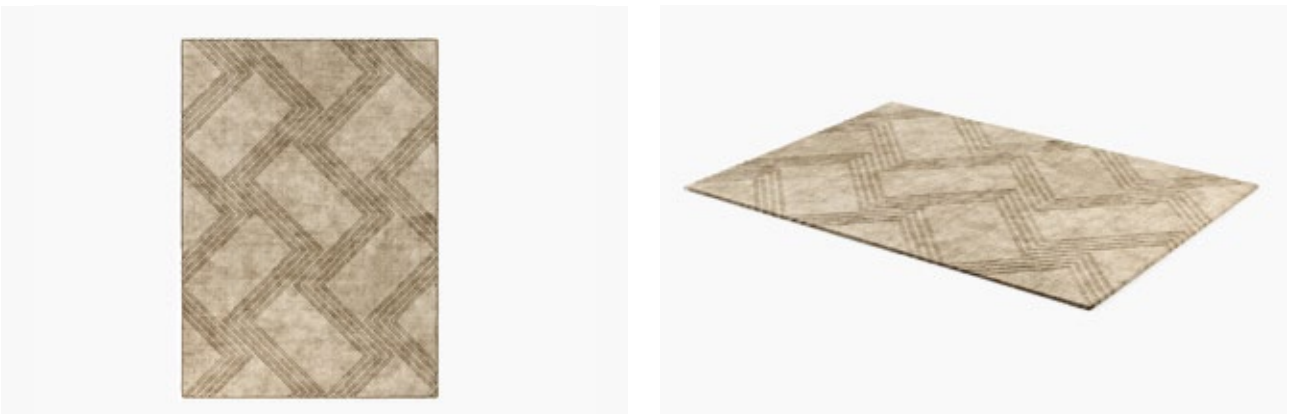

PATH *Rug*

Dimensions

350x250 cm
137.79x98.42 inch.

Materials and Finishes

TW750 - Sand