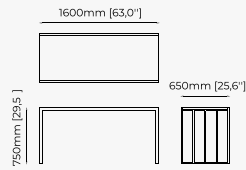

KAMPALA Desk