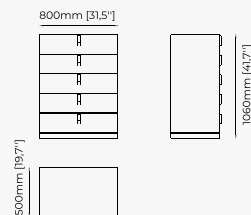

ROSIE Tallboy