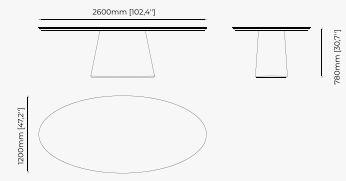

KELLY Dining Table