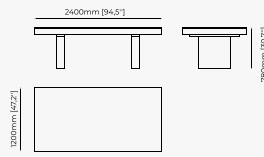

ISIS Dining Table