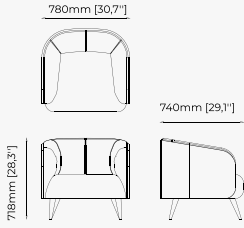

ARMCHAIRS

JOE *Armchair*

Dimensions

80x76x87 cm
31.49x29.92x34.25 inch.

Materials and Finishes

Berlin camel
Smoked eucalyptus veneer matte

TADEAS *Armchair*

Dimensions

VEERA Armchair

ARMCHAIRS

JOE Armchair

TADEAS Armchair

AMBROSE Armchair

AMALFI Armchair

PETER *Bar Stool*

Dimensions

38x43.5x82 cm
14.96x17.12x32.28 inch.

38x43.5x97 cm
14.96x17.12x38.18 inch.

Materials and Finishes

Mael green
Smooth black iron

ESTORIL *Bar Stool*

Dimensions

42x43x87 cm
16.53x16.92x34.25 inch.

42x43x102 cm
16.53x16.92x40.15 inch.

Materials and Finishes

Berlin forest
Smoked oak veneer matte

Gilded polished stainless steel

ACHILES *Bar Stool*

Dimensions

41x45.5x90 cm
16.14x17.9x35.4 inch.

41x45.5x105 cm
16.14x17.9x41.33 inch.

Materials and Finishes