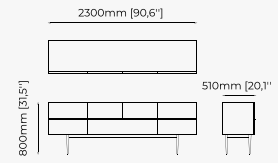

ISIS *Sideboard*

Dimensions

240x50x83 cm
94.48x19.68x32.67 inch.

Materials and Finishes

Walnut veneer matte
Copper polished HPL

SIDEBOARDS

DEAN Sideboard

RALPH Sideboard