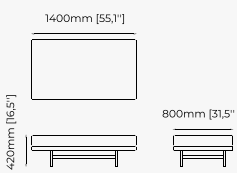

STEWART Pouf