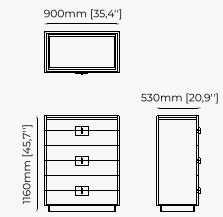

MALE Tallboy