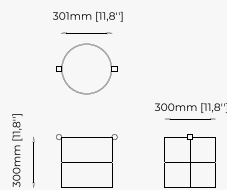

STELA Flower Pot