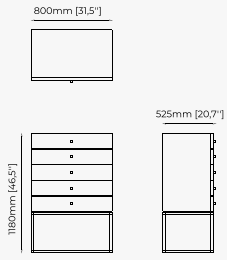

TALLBOYS

ESTER Tallboy