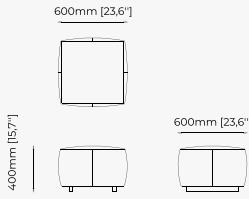

SEBASTIAN *Pouf*

Dimensions

120x40 cm
47.24x15.74 inch.

80x40 cm
31.49x15.74 inch.

Materials and Finishes

Berlin forest
Lars marl

MIKE *Pouf*

Dimensions

140x80x53 cm
55.11x31.49x20.86 inch.

110x80x53 cm
43.30x31.49x20.86 inch.

Materials and Finishes

Mael beige & taupe
Smooth black iron

SOPHIA *Pouf*

Dimensions

72.5x70x42 cm
28.54x27.55x16.53 inch.

Materials and Finishes

Lohan Ocre
Seoul Camel

Gilded polished
stainless steel

CHESTER *Pouf*

Dimensions

72x72x44 cm
28.34x28.34x17.32 inch.

Materials and Finishes

Mael beige
Ash wood stained in walnut matte

OTTOMANS & POUFFES