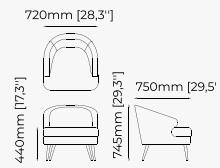

HAROLD Armchair