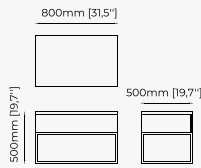

MALE *Bedside Table*

ACHILES *Bedside Table*

DAKAR *Bedside Table*

BIEL Bookshelf

Dimensions

124x39x200 cm
48.81x15.35x78.74 inch.

Materials and Finishes

Smoked eucalyptus veneer
Black lacquer matte