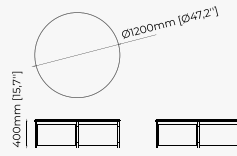

LYSSA Coffee table