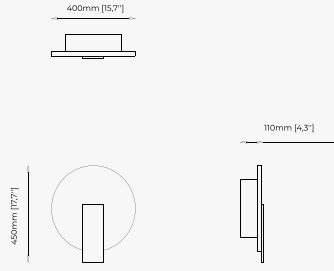

Dimensions

40x11x45 cm
15.7x4.3x17.7 inch.

Materials and Finishes

Carrara polished marble
Gilded polished stainless steel

WALL LAMPS

DAVE Wall Lamp

LORD Wall Lamp

JACKSON'S Wall Lamp