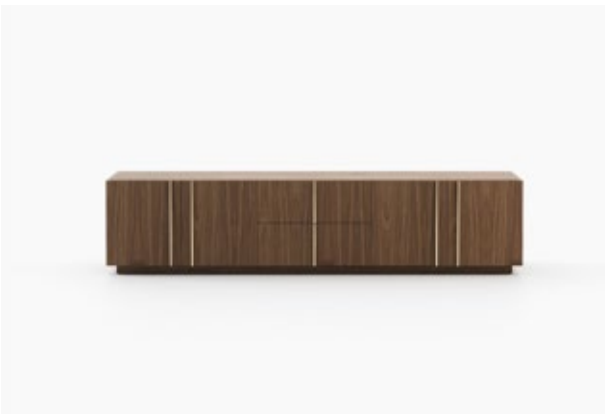

220x46x68 cm
86.61x18.11x26.77 inch.

Materials and Finishes

Smoked oak veneer matte
Gilded polished stainless steel

BORIS TV Cabinet

Dimensions

240x54x60 cm
94.48x21.06x23.62 inch.

Materials and Finishes

Smoked oak veneer matte Smooth black iron
Gilded polished stainless steel