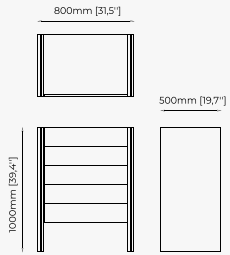

MUCALA Tallboy