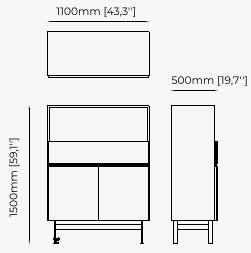

BAR CABINETS AND CUPBOARDS

RALPH Bar Cabinet