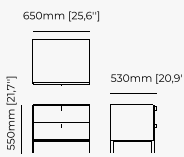

ROSIE Bedside Table