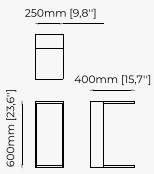

50x55 cm
19.68x21.65 inch.

Materials and Finishes

Nero marquina polished marble
Gilded brushed stainless steel

SIDE TABLES

LYSSA Side Table

GOLD Side Table

RIGA Side Table

POPPI Side Table