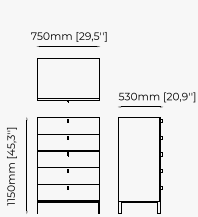

MUCALA Tallboy

Dimensions

80x50x100 cm
31.5x19.7x39.4 inch.

Materials and Finishes

Smoked Eucalyptus Matte
Gilded polished HPL

AMBER Tallboy

HILARY Tallboy

MALE Tallboy

CONNOR Tallboy

ROSIE Tallboy

LADY Tallboy

DAKAR Tallboy

EMILY Tallboy

ENDY Tallboy