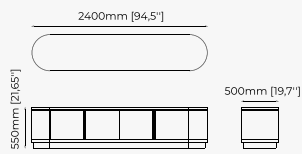

BROWN TV Cabinet