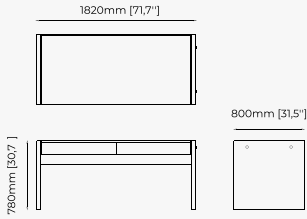

BONHAM Desk