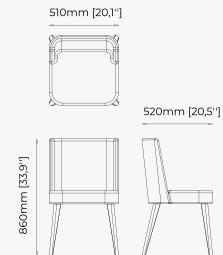

FARAJI Chair