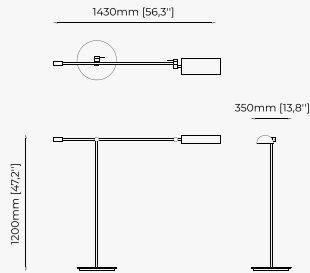

FLOOR LIGHTS

JONES Floor Lamp

Dimensions

35x130 cm
13.77x51.18 inch.

Materials and Finishes

Textured black iron   Opaline glass globe
Gilded polished stainless steel

CLARKE Floor Lamp

RANDOLPH Floor Lamp

EVANS Floor Lamp

JONES Floor Lamp