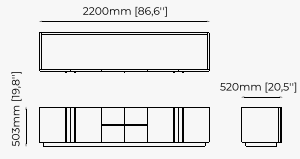

MACAU TV Cabinet