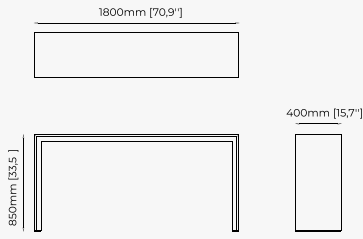

CONSOLES

JILL Console