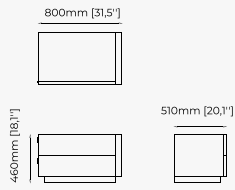

BEDSIDE TABLES

DAKAR Bedside Table

Dimensions

80x50x45cm
31.49x19.68x17.71 inch.

Materials and Finishes

Beige grey lacquer glossy
Gilded polished stainless steel

ROSIE Bedside Table

KIRA Bedside Table

MUCALA Bedside Table

AMBER Bedside Table

ENDY Bedside Table

LADY Bedside Table

ESTER Bedside Table

EMILY Bedside Table

CAIRO Bedside Table