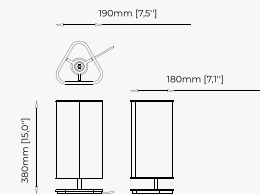

WALKER Table Lamp