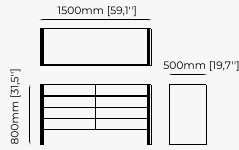

MUCALA Chest of drawers