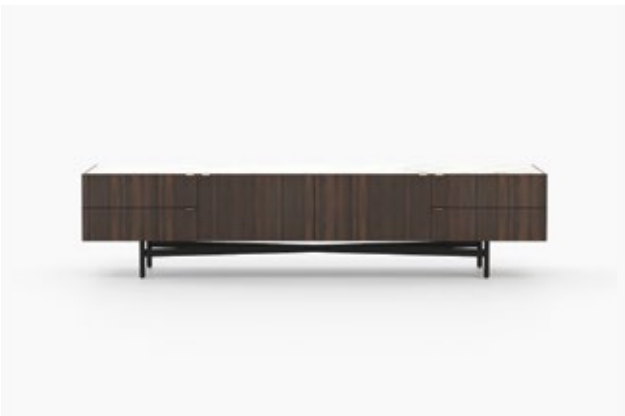

Materials and Finishes

Black lacquer Gloss