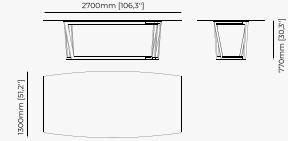

D'ARC Dining Table