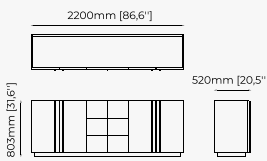

MACAU Sideboard