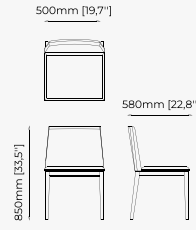

CAPRI Chair