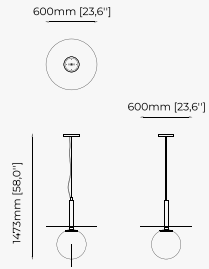

ANDY Suspension Lamp