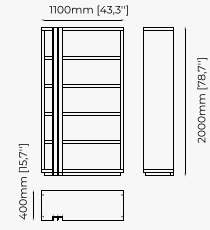

BOOKCASES & BOOKSHELVES