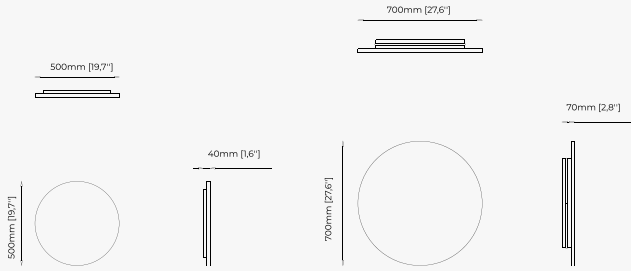

Dimensions

40x11x45 cm
15.7x4.3x17.7 inch.

Materials and Finishes

Carrara polished marble
Gilded polished stainless steel

WALL LAMPS

DAVE Wall Lamp

LORD Wall Lamp

JACKSON'S Wall Lamp