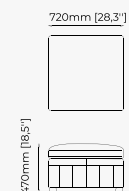

CHESTER Pouf