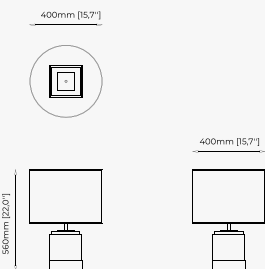

SMITH Table Lamp