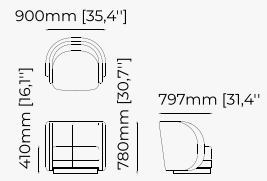

AMBROSE Armchair