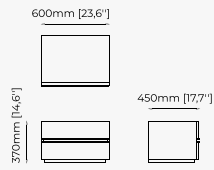

DUANE *Bedside Table*