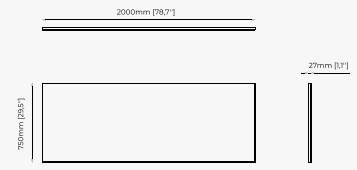

OPIUM Mirror