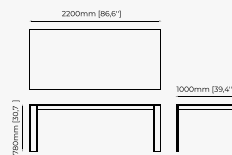

BAIONA Dining Table