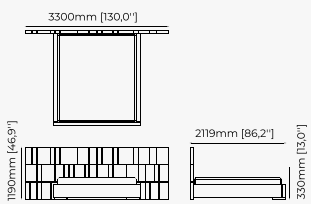

JACKSON Bed