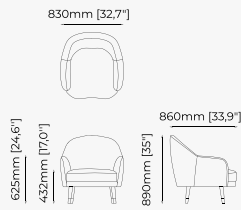

NELLY Armchair