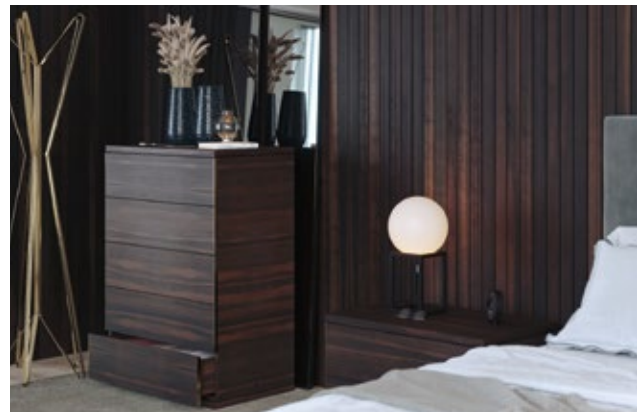

Black Ash Matte
Gilded polished stainless steel

KIRA *Tallboy*

Dimensions

86x51x106 cm
33.9x20.1x41.7 inch.

Materials and Finishes

Aged oak veneer matte
Gilded polished stainless steel

CAIRO *Tallboy*

Dimensions