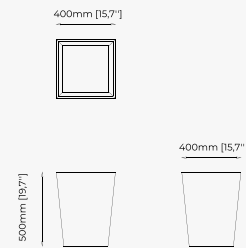

LANIE Flower Pot