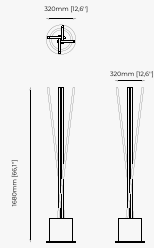

MATT Coat Rack