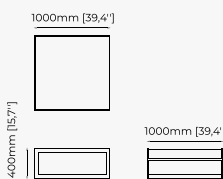

ANTHONY Coffee table