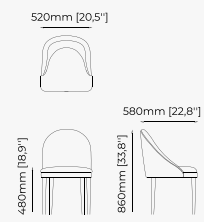

NELLY Chair