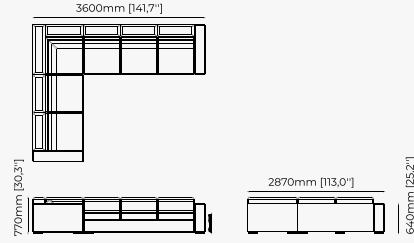

WELLINGTON Sofa