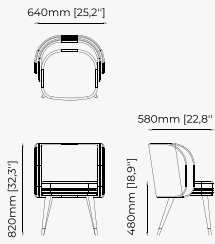

DINING & OFFICE CHAIRS

AMBROSE Chair