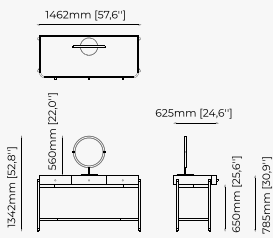

ESTER Dressing Table

AMY Dressing Table

D'ARC Dressing Table

ROSIE Dressing Table