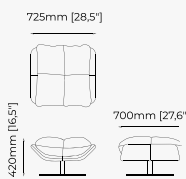

SOPHIA Pouf