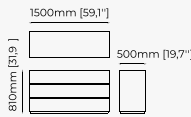

DAKAR Chest of drawers