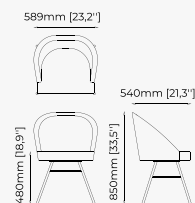

AMOUR Chair