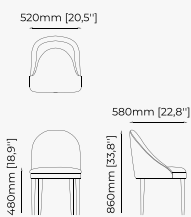

LILI Home office chair