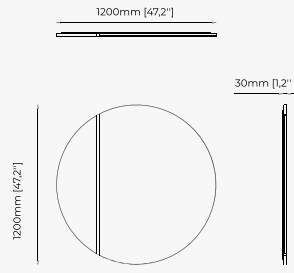

ROSANE Mirror