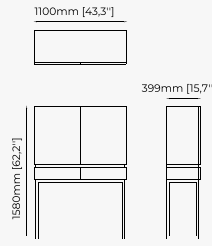

CANNES Bar Cabinet