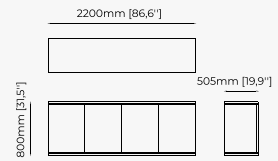

DUANE Sideboard