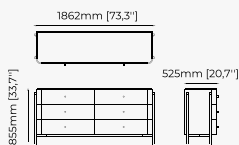

ROSIE Chest of drawers

COFFEE TABLES

GOLD Coffee table

Dimensions

120x30 cm
47.24x11.81 inch.

Materials and Finishes

Estremoz polished marble
Smoked oak veneer matte

Gilded brushed stainless steel