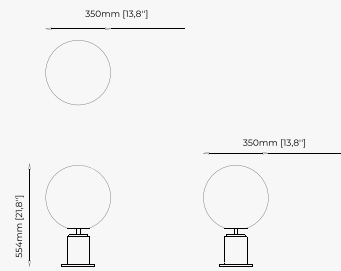

MARCEL Table Lamp