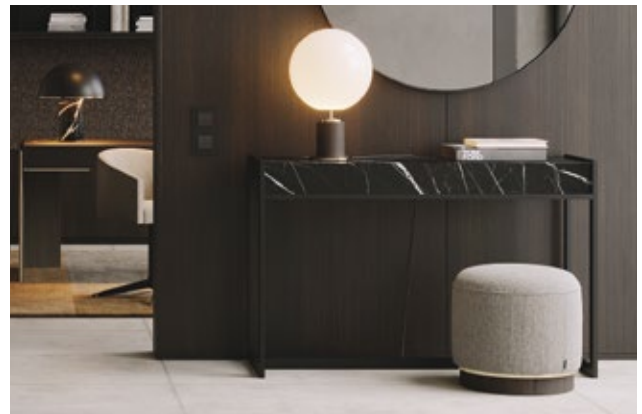

40x45 cm
15.74x17.71 inch.

Materials and Finishes

Boaz beige
Gilded polished stainless steel

BUR Pouf

Dimensions

100x100x35 cm
39.37x39.37x13.77 inch.

Materials and Finishes

Mael beige & taupe