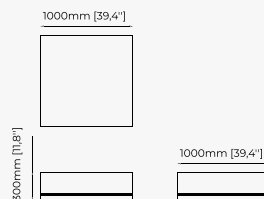

CLEA Coffee table