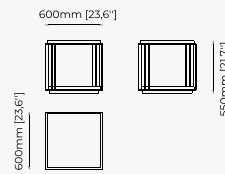

MEGAN Side Table