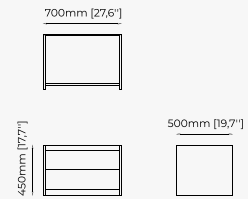

MUCALA Bedside Table