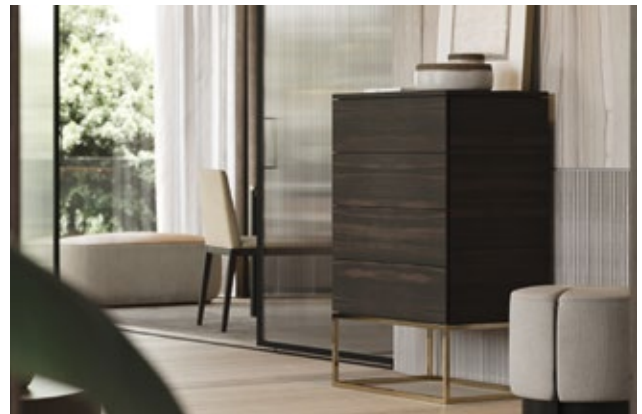

Gilded polished stainless steel

HILARY *Tallboy*

Dimensions

80x50x99 cm
31.49x19.68x38.97 inch.

Materials and Finishes

Black ash veneer matte
Copper polished stainless steel

MALE *Tallboy*

Dimensions