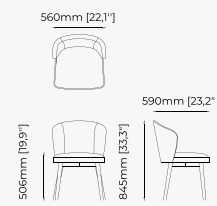

38x43.5x82 cm
14.96x17.12x32.28 inch.

38x43.5x97 cm
14.96x17.12x38.18 inch.

Materials and Finishes

Mael green
Smooth black iron

ESTORIL *Bar Stool*

Dimensions

42x43x87 cm
16.53x16.92x34.25 inch.

42x43x102 cm
16.53x16.92x40.15 inch.

Dimensions

59x54x82 cm
23.22x19.68x32.28 inch.

Materials and Finishes

Berlin siena
Smooth black iron

DUBLIN Chair

Dimensions

46x51x85 cm
18.11x20.07x33.46 inch.

Materials and Finishes

DENVER Chair

Dimensions

50x60x90 cm
19.68x23.62x35.43 inch.

Materials and Finishes

Vienna Cream
Ash wood stained in smoked eucalyptus matte

PRESTIGE Chair

Dimensions

53x57x80 cm
20.9x22.4x31.5 inch.

Materials and Finishes

Ash wood stained in
smoked eucalyptus matte

Dom Blanc

LILI Chair

Dimensions

60x52x82 cm
23.62x20.47x32.28 inch.

Materials and Finishes

Boaz beige
Ash wood stained in walnut matte