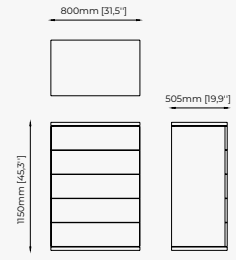

CAIRO Tallboy