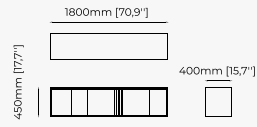

TAYLOR Bookshelf

Dimensions

240x45x230 cm
94.5x17.7x90.6 inch.

Materials and Finishes

Smoked oak matte
Gilded brushed stainless steel

BOOKCASES & BOOKSHELVES

BIEL Bookshelf

EMY Bookshelf