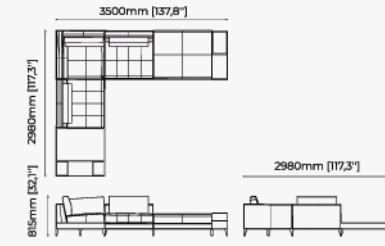

DECKER Sofa