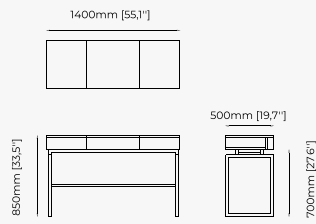

DRESSING TABLES

ROSIE Dressing Table

Dimensions

146,6x62,5x134,2 cm
57.71x24.60x52.8 inch.

Materials and Finishes

Seoul Terra
Walnut veneer matte
Smooth black iron
Gilded polished stainless steel

ESTER Dressing Table

AMY Dressing Table

D'ARC Dressing Table

ROSIE Dressing Table