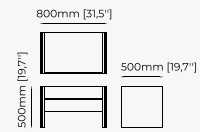

BEDSIDE TABLES

DAKAR Bedside Table

Dimensions

80x50x45cm
31.49x19.68x17.71 inch.

Materials and Finishes

Beige grey lacquer glossy
Gilded polished stainless steel

ROSIE Bedside Table

KIRA Bedside Table

MUCALA Bedside Table

AMBER Bedside Table

ENDY Bedside Table

LADY Bedside Table

ESTER Bedside Table

EMILY Bedside Table

CAIRO Bedside Table