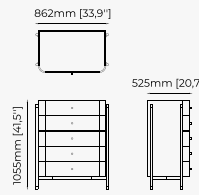

HILARY Tallboy