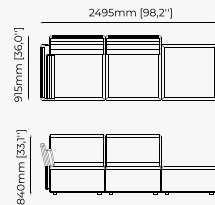

CASABLANCA Sofa