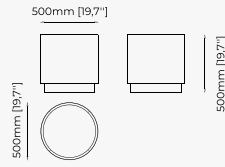

50x55 cm
19.68x21.65 inch.

Materials and Finishes

Nero marquina polished marble
Gilded brushed stainless steel

SIDE TABLES

LYSSA Side Table

GOLD Side Table

RIGA Side Table

POPPI Side Table