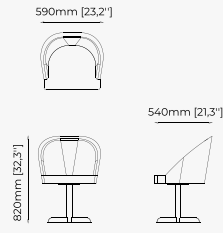

LOREN Home office chair