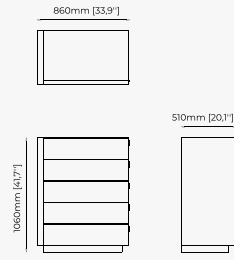

KIRA Tallboy