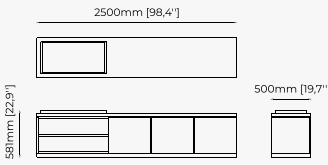

LORA TV Cabinet