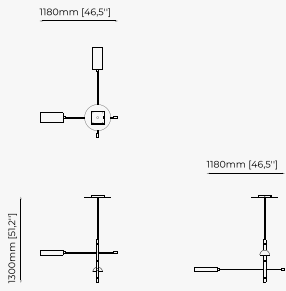

CEILING LAMPS

RANDOLPH Suspension Lamp