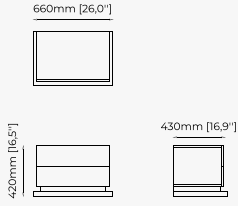

USO *Bedside Table*