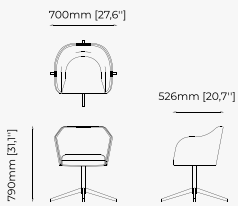

LILI Chair

Dimensions

60x52x82 cm
23.62x20.47x32.28 inch.

Materials and Finishes

Boaz beige
Ash wood stained in walnut matte

DALE Chair

FERRARA Chair

NELLY Chair

LILI Home office chair

AMOUR Chair

ESTORIL Chair

Haia II Home office chair

LOREN Chair

ROBSON Chair