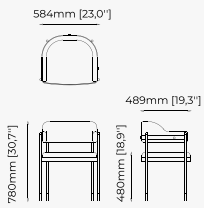

38x43.5x82 cm
14.96x17.12x32.28 inch.

38x43.5x97 cm
14.96x17.12x38.18 inch.

Materials and Finishes

Mael green
Smooth black iron

ESTORIL *Bar Stool*

Dimensions

42x43x87 cm
16.53x16.92x34.25 inch.

42x43x102 cm
16.53x16.92x40.15 inch.

Dimensions

59x54x82 cm
23.22x19.68x32.28 inch.

Materials and Finishes

Berlin siena
Smooth black iron

DUBLIN Chair

Dimensions

46x51x85 cm
18.11x20.07x33.46 inch.

Materials and Finishes

DENVER Chair

Dimensions

50x60x90 cm
19.68x23.62x35.43 inch.

Materials and Finishes

Vienna Cream
Ash wood stained in smoked eucalyptus matte

PRESTIGE Chair

Dimensions

53x57x80 cm
20.9x22.4x31.5 inch.

Materials and Finishes

Ash wood stained in
smoked eucalyptus matte

Dom Blanc

LILI Chair

Dimensions

60x52x82 cm
23.62x20.47x32.28 inch.

Materials and Finishes

Boaz beige
Ash wood stained in walnut matte