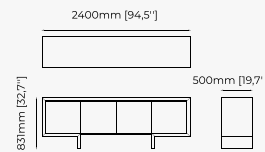

ISIS Sideboard