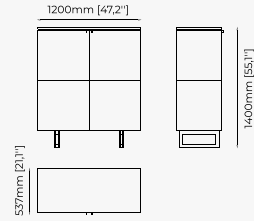

BORIS Cupboard