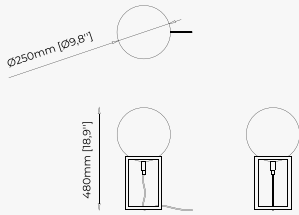

JONES Table Lamp