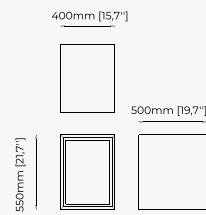

AURA Side Table

NILO Side Table

MERCY Side Table

DEAN Sideboard

Dimensions

250x51x85 cm
98.42x20.07x33.46 inch.

Materials and Finishes

Estremoz polished marble
Smoked oak veneer matte