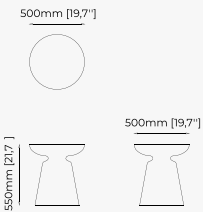

CAP Side Table