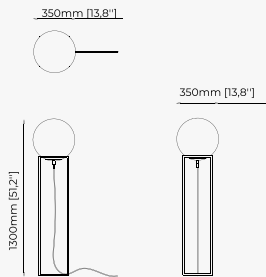

CLARKE Floor Lamp

RANDOLPH Floor Lamp

EVANS Floor Lamp

JONES Floor Lamp