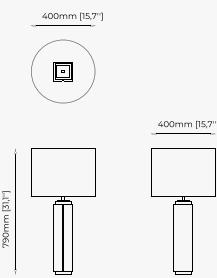

JACK Table Lamp