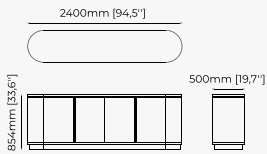

BROWN Sideboard