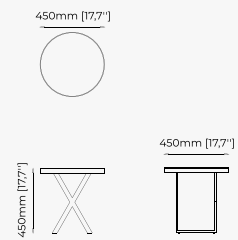

NOTTINGHAM Side Table