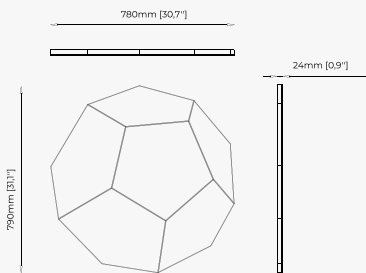

LIMA Mirror