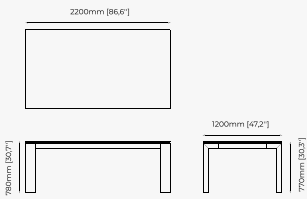

SUSAN Dining Table