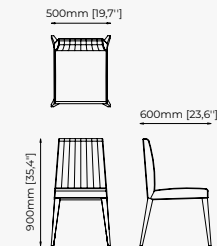

Dimensions

59x54x82 cm
23.22x19.68x32.28 inch.

Materials and Finishes

Berlin siena
Smooth black iron

DUBLIN Chair

Dimensions

46x51x85 cm
18.11x20.07x33.46 inch.

Materials and Finishes

DENVER Chair

Dimensions

50x60x90 cm
19.68x23.62x35.43 inch.

Materials and Finishes

Vienna Cream
Ash wood stained in smoked eucalyptus matte

PRESTIGE Chair

Dimensions

53x57x80 cm
20.9x22.4x31.5 inch.

BALI Chair

DENVER Chair

FARAJI Chair

PRESTIGE Chair

LILI Chair

BENNER *Pouf*

Dimensions

60x60x40 cm
23.62x23.62x15.74 inch.

Dimensions

80x80x40 cm
31.49x31.49x15.74 inch.

Materials and Finishes

100x100x40 cm
39.37x39.37x15.74 inch.

Materials and Finishes

Mael beige & taupe
Bombay siena

ISAAC Pouf

Dimensions