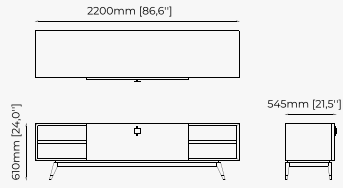

ANTOINE TV Cabinet