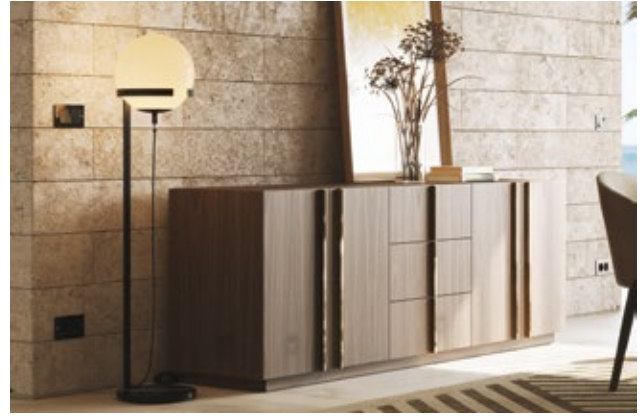

MACAU *Sideboard*

Dimensions

220x52x80 cm
86.61x20.47x31.49 inch.