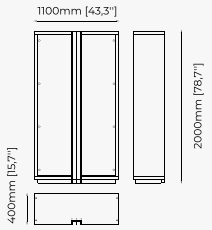

BOOKCASES & BOOKSHELVES