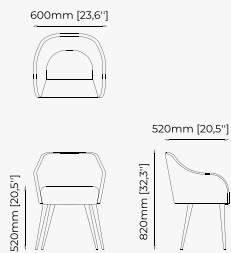

Dimensions

59x54x82 cm
23.22x19.68x32.28 inch.

Materials and Finishes

Berlin siena
Smooth black iron

DUBLIN Chair

Dimensions

46x51x85 cm
18.11x20.07x33.46 inch.

Materials and Finishes

BALI Chair

DENVER Chair

FARAJI Chair

PRESTIGE Chair

LILI Chair

BENNER *Pouf*

Dimensions

60x60x40 cm
23.62x23.62x15.74 inch.

Materials and Finishes

Lohan chair
Smooth black iron

BUR *Pouf*

Dimensions

50x45 cm
19.68x17.71 inch.

Materials and Finishes

Bombay forest

MOORE *Pouf*

Dimensions

80x80x40 cm
31.49x31.49x15.74 inch.

Materials and Finishes

100x100x40 cm
39.37x39.37x15.74 inch.

Materials and Finishes

Mael beige & taupe
Bombay siena

ISAAC Pouf

Dimensions