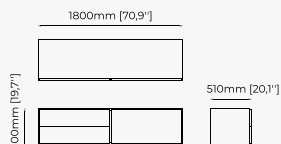

PAM TV Cabinet