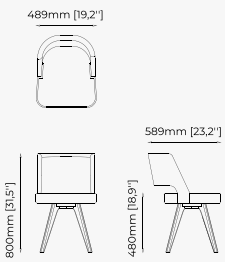

38x43.5x82 cm
14.96x17.12x32.28 inch.

38x43.5x97 cm
14.96x17.12x38.18 inch.

Materials and Finishes

Mael green
Smooth black iron

ESTORIL *Bar Stool*

Dimensions

42x43x87 cm
16.53x16.92x34.25 inch.

42x43x102 cm
16.53x16.92x40.15 inch.

Dimensions

59x54x82 cm
23.22x19.68x32.28 inch.

Materials and Finishes

Berlin siena
Smooth black iron

DUBLIN Chair

Dimensions

46x51x85 cm
18.11x20.07x33.46 inch.

Materials and Finishes

BALI Chair

DENVER Chair

FARAJI Chair

PRESTIGE Chair

LILI Chair

BENNER *Pouf*

Dimensions

60x60x40 cm
23.62x23.62x15.74 inch.

Dimensions

80x80x40 cm
31.49x31.49x15.74 inch.

Materials and Finishes

100x100x40 cm
39.37x39.37x15.74 inch.

Materials and Finishes

Mael beige & taupe
Bombay siena

ISAAC Pouf

Dimensions