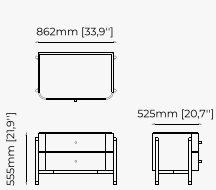

BEDSIDE TABLES

DAKAR Bedside Table

Dimensions

80x50x45cm
31.49x19.68x17.71 inch.

Materials and Finishes

Beige grey lacquer glossy
Gilded polished stainless steel

ROSIE Bedside Table

KIRA Bedside Table

MUCALA Bedside Table

AMBER Bedside Table

ENDY Bedside Table

LADY Bedside Table

ESTER Bedside Table

EMILY Bedside Table

CAIRO Bedside Table