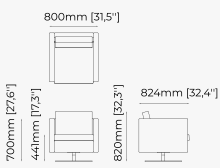

SOPHIA Armchair