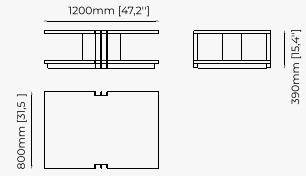

D'ARC Coffee table