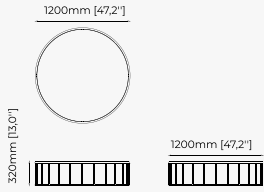

STILL Coffee table