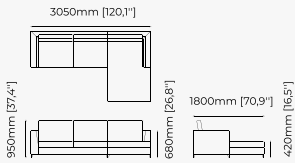

LONDON Sofa