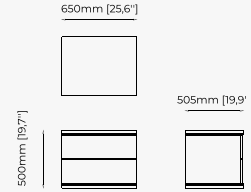

HILARY *Bedside Table*