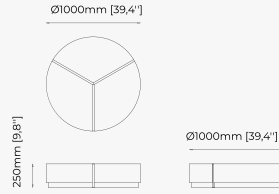

RIGA Coffee table