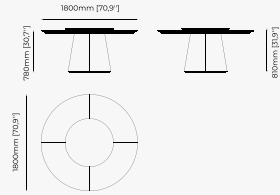

MARILYN Dining Table