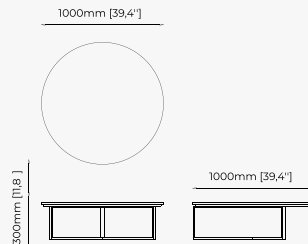

DILI Coffee table