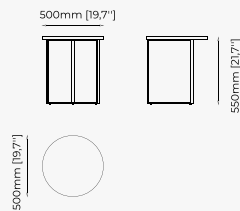

DILI Side Table