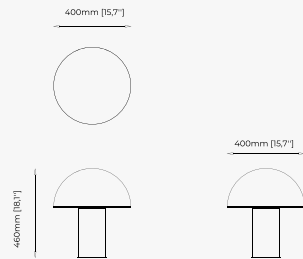

FRANKLIN Table Lamp