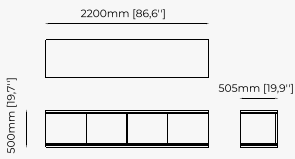

DUANE TV Cabinet