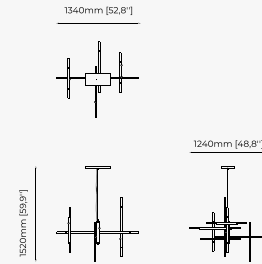

ROBERT Chandelier