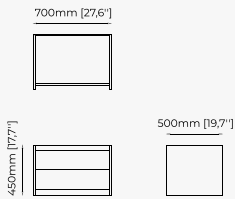

KIRA Bedside Table