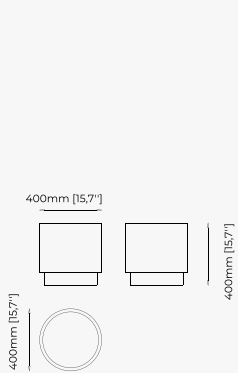

FLOWER POTS

ACHILES Flower Pot

Dimensions

51x48x70 cm
20.07x18.89x27.55 inch.

51x48x87 cm
20.07x18.89x34.25 inch.

51x48x102.5 cm
20.07x18.89x40.35 inch.

Materials and Finishes

Smoked eucalyptus veneer
matte

Gilded polished stainless
steel

GOLD Flower Pot

STELA Flower Pot

LANIE Flower Pot

ROSIE Flower Pot

BAG Flower Pot

POPPY Flower Pot

ACHILES Flower Pot