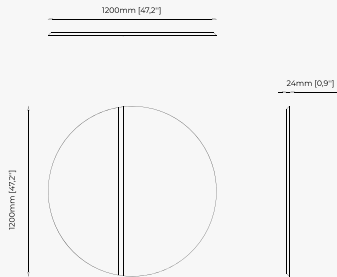

RAYNE Mirror