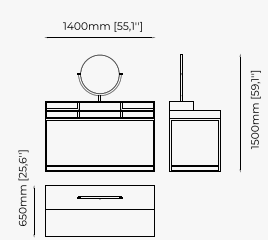

DRESSING TABLES

ROSIE Dressing Table

Dimensions

146,6x62,5x134,2 cm
57.71x24.60x52.8 inch.

Materials and Finishes

Seoul Terra
Walnut veneer matte
Smooth black iron
Gilded polished stainless steel

ESTER Dressing Table

AMY Dressing Table

D'ARC Dressing Table

ROSIE Dressing Table