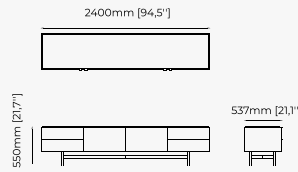

LEWIS TV Cabinet