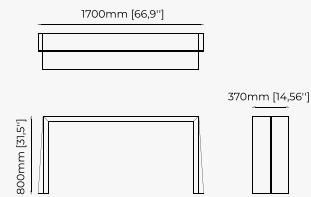

AVIGNON Console