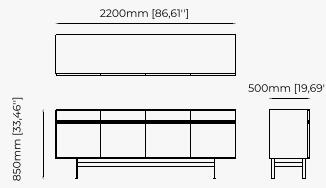

ISIS *Sideboard*

Dimensions

240x50x83 cm
94.48x19.68x32.67 inch.

Materials and Finishes

Walnut veneer matte
Copper polished HPL

SIDEBOARDS

DEAN Sideboard

RALPH Sideboard