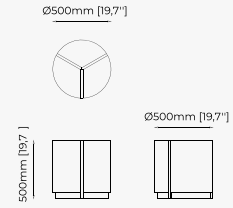

50x55 cm
19.68x21.65 inch.

Materials and Finishes

Nero marquina polished marble
Gilded brushed stainless steel

SIDE TABLES

LYSSA Side Table

GOLD Side Table

RIGA Side Table

POPPI Side Table