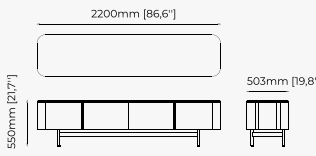

ANTOINE *TV Cabinet*

Dimensions

220x54.5x61 cm
86.61x21.5x24.01 inch.

Materials and Finishes

Walnut veneer matte
Gilded polished stainless steel

TV CABINETS AND STORAGE UNITS

NORMAN TV Cabinet

WILL Storage Unit