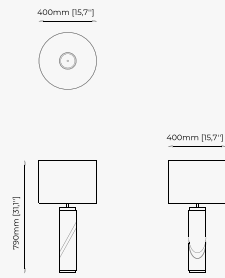

MARTIN Table Lamp