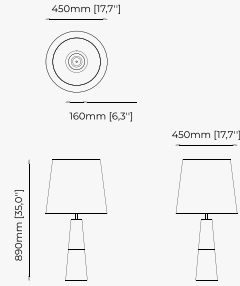

JUDE Table Lamp