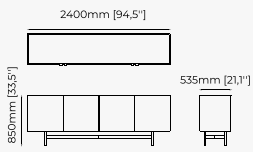

LEWIS Sideboard