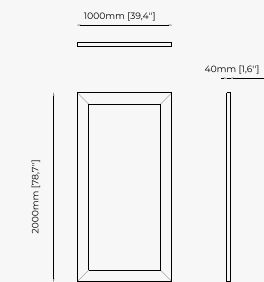

TEXAS Mirror