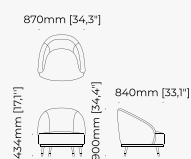

COSY Armchair