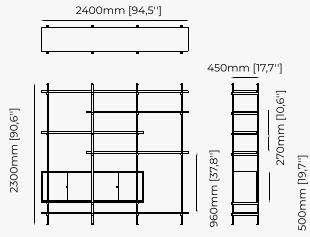

EMY Bookshelf