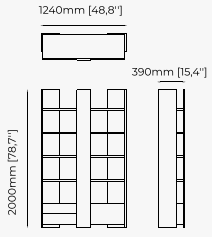

TAYLOR Bookshelf

Dimensions

240x45x230 cm
94.5x17.7x90.6 inch.

Materials and Finishes

Smoked oak matte
Gilded brushed stainless steel

BOOKCASES & BOOKSHELVES

BIEL Bookshelf

EMY Bookshelf