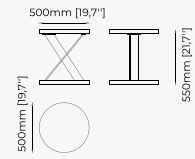

SALLY Side Table