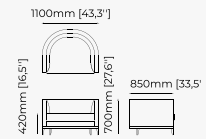

ARMCHAIRS

AMALFI Armchair

Dimensions

78x74x72 cm
30.70x29.13x28.34 inch.

Materials and Finishes

Mael beige & taupe
Ash wood stained in smoked eucalyptus matte

SOPHIA Armchair

NELLY Armchair

HAROLD Armchair

MARLOW Armchair

COSY Armchair

XANGAI Armchair

HECTOR Armchair

HECTOR Armchair

VEERA Armchair