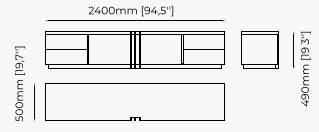

D'ARC TV Cabinet

DUANE TV Cabinet

ANTOINE TV Cabinet

RALPH *Bar Cabinet*

Dimensions

110x50x150 cm
43.3x19.7x59.1 inch.

Materials and Finishes

Smoked oak veneer matte
Seoul stone