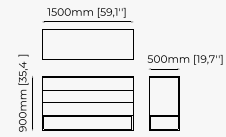

MALE Chest of drawers