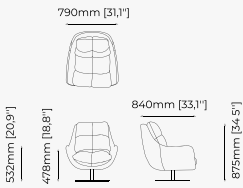

ARMCHAIRS

JOE *Armchair*

Dimensions

80x76x87 cm
31.49x29.92x34.25 inch.

Materials and Finishes

Berlin camel
Smoked eucalyptus veneer matte

TADEAS *Armchair*

Dimensions

65x78x88 cm
25.59x30.70x34.64 inch.

Materials and Finishes

Mael beige
Berlin siena

Ash wood stained in
smoked eucalyptus matte

AMBROSE *Armchair*

Dimensions

87X80X79 cm
34.25X31.49X31.10 inch.

Materials and Finishes

Xangai white
Smoked oak veneer matte

Gilded polished stainless steel

ARMCHAIRS

AMALFI Armchair

Dimensions

78x74x72 cm
30.70x29.13x28.34 inch.

Materials and Finishes

Mael beige & taupe
Ash wood stained in smoked eucalyptus matte

38x43.5x82 cm
14.96x17.12x32.28 inch.

38x43.5x97 cm
14.96x17.12x38.18 inch.

Materials and Finishes

Mael green
Smooth black iron

ESTORIL *Bar Stool*

Dimensions

42x43x87 cm
16.53x16.92x34.25 inch.

42x43x102 cm
16.53x16.92x40.15 inch.