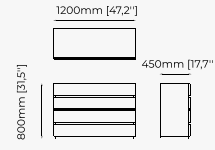

CONNOR Chest of drawers