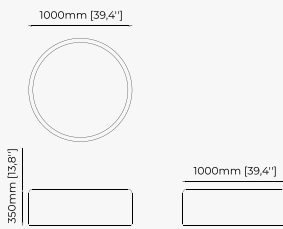

OTTOMANS & POUFFES

BUR Pouf