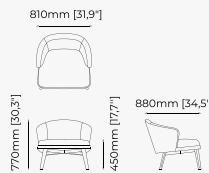

ARMCHAIRS

JOE *Armchair*

Dimensions

80x76x87 cm
31.49x29.92x34.25 inch.

Materials and Finishes

Berlin camel
Smoked eucalyptus veneer matte

TADEAS *Armchair*

Dimensions

65x78x88 cm
25.59x30.70x34.64 inch.

Materials and Finishes

Mael beige
Berlin siena

Ash wood stained in
smoked eucalyptus matte

AMBROSE *Armchair*

Dimensions

87X80X79 cm
34.25X31.49X31.10 inch.

Materials and Finishes

Xangai white
Smoked oak veneer matte

Gilded polished stainless steel

ARMCHAIRS

AMALFI Armchair

Dimensions

78x74x72 cm
30.70x29.13x28.34 inch.

Materials and Finishes

Mael beige & taupe
Ash wood stained in smoked eucalyptus matte

38x43.5x82 cm
14.96x17.12x32.28 inch.

38x43.5x97 cm
14.96x17.12x38.18 inch.

Materials and Finishes

Mael green
Smooth black iron

ESTORIL *Bar Stool*

Dimensions

42x43x87 cm
16.53x16.92x34.25 inch.

42x43x102 cm
16.53x16.92x40.15 inch.