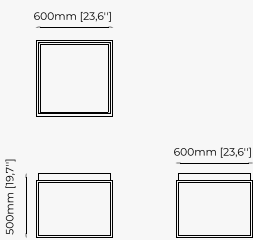

AURA Side Table

NILO Side Table

MERCY Side Table

DEAN Sideboard

Dimensions

250x51x85 cm
98.42x20.07x33.46 inch.

Materials and Finishes

Estremoz polished marble
Smoked oak veneer matte