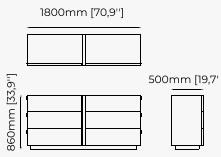

CHEST OF DRAWERS

KIRA Chest of drawers