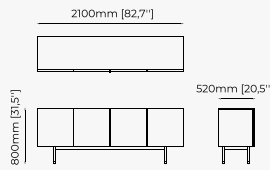

CUBA Sideboard