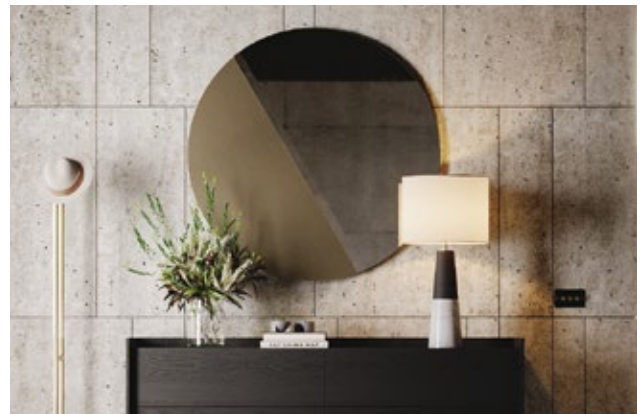

Materials and Finishes

Smooth black iron   Opaline glass globe
Gilded polished stainless steel

JUDE *Table Lamp*

Dimensions

45x89 cm
17.71x35.03 inch.