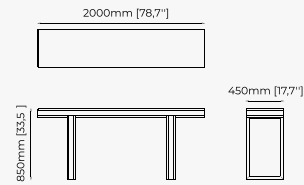

PEARL Console