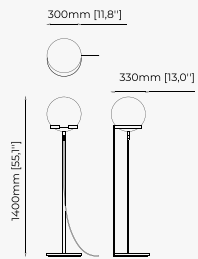

FLOOR LIGHTS

JONES Floor Lamp

Dimensions

35x130 cm
13.77x51.18 inch.

Materials and Finishes

Textured black iron   Opaline glass globe
Gilded polished stainless steel

CLARKE Floor Lamp

RANDOLPH Floor Lamp

EVANS Floor Lamp

JONES Floor Lamp