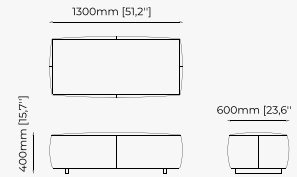

38x43.5x82 cm
14.96x17.12x32.28 inch.

38x43.5x97 cm
14.96x17.12x38.18 inch.

Materials and Finishes

Mael green
Smooth black iron

ESTORIL *Bar Stool*

Dimensions

42x43x87 cm
16.53x16.92x34.25 inch.

42x43x102 cm
16.53x16.92x40.15 inch.

120x40x40 cm
47.24x15.74x15.74 inch.

Materials and Finishes

Berlin siena

AMY Bench

Dimensions

160x40x48 cm
62.99x15.74x18.89 inch.

Materials and Finishes

Mael beige & taupe
Ash wood stained in smoked oak matte

BENNER Bench

Dimensions

130x60x40 cm
51.18x23.62x15.74 inch.

Materials and Finishes

Seoul camel
Gilded polished stainless steel

BENCHES

ACHILES Bench

Dimensions

100x48x48 cm
30.37x18.89x18.89 inch.

Materials and Finishes

Xangai White
Smooth Black Iron

CHARLIE Bench

AMY Bench

BENNER Bench

ACHILES Bench

CHAISE LONGUES