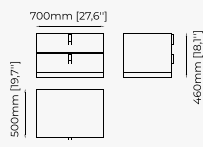

ENDY Bedside Table