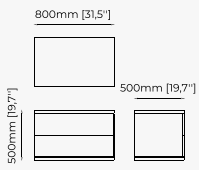

BEDSIDE TABLES

CONNOR *Bedside Table*