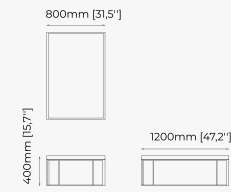

RAW Coffee table