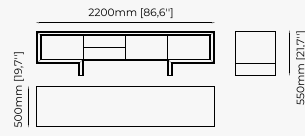

ISIS TV Cabinet