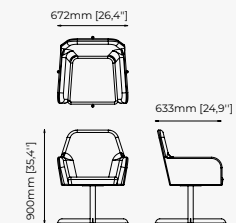

ESTORIL Chair

Haia II Home office chair

LOREN Chair

ROBSON Chair