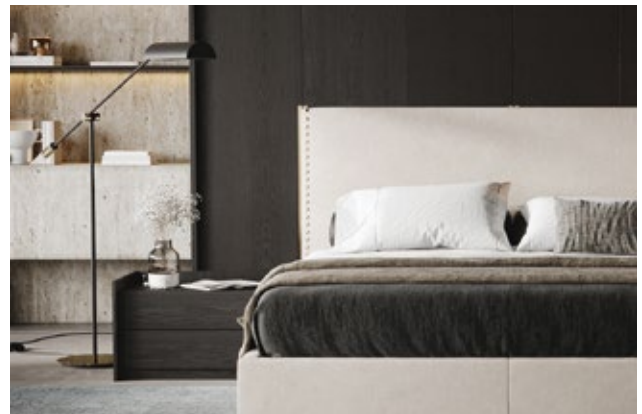

Materials and Finishes

Nero marquina polished marble   Smooth black iron
Opaline glass globe

RANDOLPH *Floor Lamp*

Dimensions

143x35x120 cm
56.29x13.77x47.24 inch.