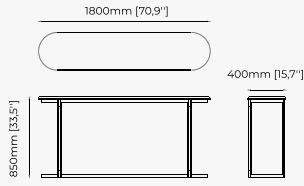

LYSSA Console