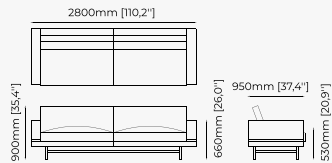

STEWART Sofa