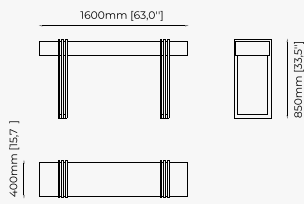

EVELYN Console