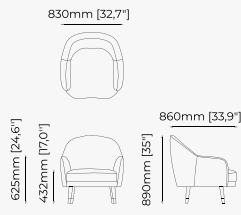

NELLY Armchair