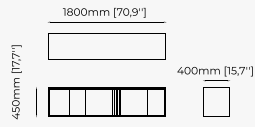

TAYLOR Bookshelf

Dimensions

240x45x230 cm
94.5x17.7x90.6 inch.

Materials and Finishes

Smoked oak matte
Gilded brushed stainless steel

BOOKCASES & BOOKSHELVES

BIEL Bookshelf

EMY Bookshelf