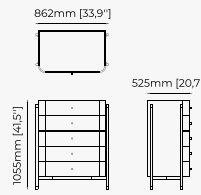

HILARY Tallboy