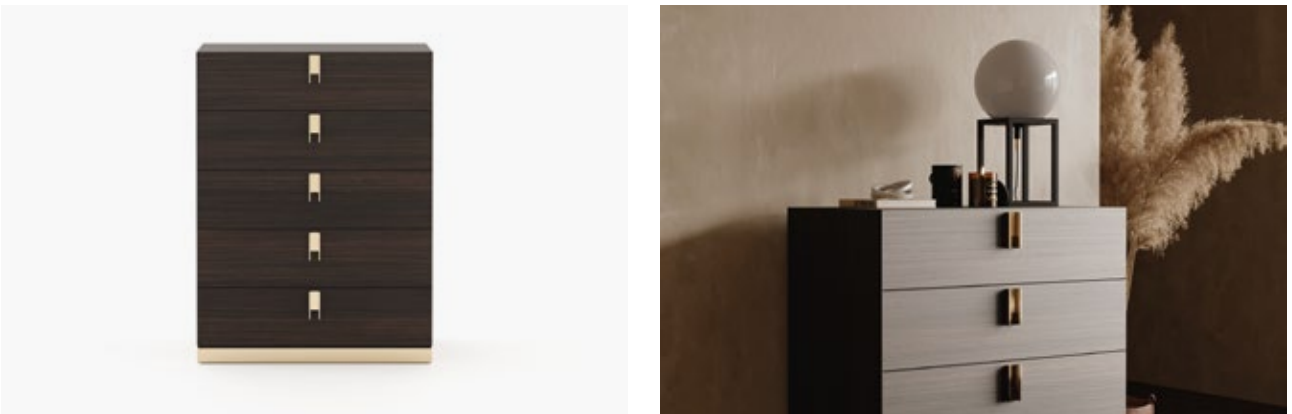

Gilded polished stainless steel
Beige grey lacquer matte

EMILY *Tallboy*

Dimensions

80x51.5x106 cm
31.5x20.3x41.7 inch.

Materials and Finishes

Smoked oak veneer matte
Gilded polished stainless steel

ENDY *Tallboy*