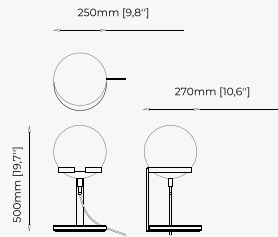

CLARKE Table Lamp