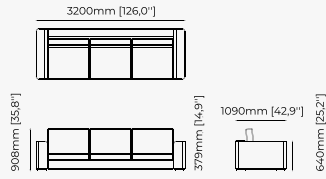

SOFAS

GREY Sofa

HARRY Sofa

STEWART Sofa