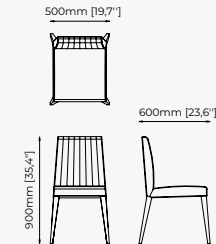

Dimensions

59x54x82 cm
23.22x19.68x32.28 inch.

Materials and Finishes

Berlin siena
Smooth black iron

DUBLIN Chair

Dimensions

46x51x85 cm
18.11x20.07x33.46 inch.

Materials and Finishes

DENVER Chair

Dimensions

50x60x90 cm
19.68x23.62x35.43 inch.

Materials and Finishes

Vienna Cream
Ash wood stained in smoked eucalyptus matte

PRESTIGE Chair

Dimensions

53x57x80 cm
20.9x22.4x31.5 inch.

BALI Chair

DENVER Chair

FARAJI Chair

PRESTIGE Chair

LILI Chair

BENNER *Pouf*

Dimensions

60x60x40 cm
23.62x23.62x15.74 inch.

Dimensions

80x80x40 cm
31.49x31.49x15.74 inch.

Materials and Finishes

100x100x40 cm
39.37x39.37x15.74 inch.

Materials and Finishes

Mael beige & taupe
Bombay siena

ISAAC Pouf

Dimensions