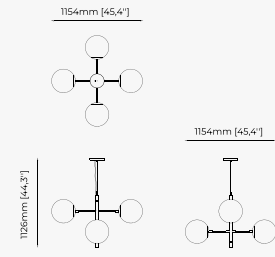

MEREDITH Suspension Lamp