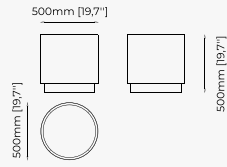

GOLD Side Table