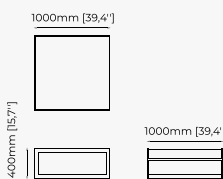

MERCY Coffee table

ANTHONY Coffee table

CLEA Coffee table

CONSOLES

JILL Console

Dimensions

180x40x85 cm
70.86x15.74x33.46 inch.

Materials and Finishes