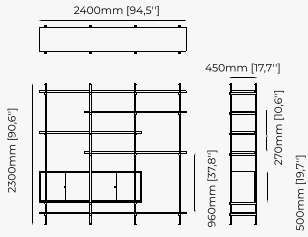

TAYLOR Bookshelf