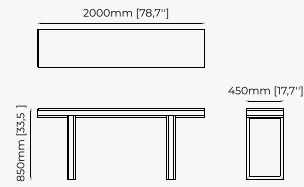

PEARL Console