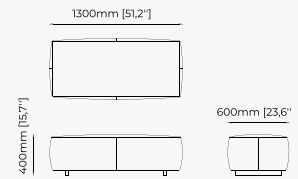

38x43.5x82 cm
14.96x17.12x32.28 inch.

38x43.5x97 cm
14.96x17.12x38.18 inch.

Materials and Finishes

Mael green
Smooth black iron

ESTORIL Bar Stool

Dimensions

42x43x87 cm
16.53x16.92x34.25 inch.

42x43x102 cm
16.53x16.92x40.15 inch.

120x40x40 cm
47.24x15.74x15.74 inch.

Materials and Finishes

Berlin siena

AMY Bench

Dimensions

160x40x48 cm
62.99x15.74x18.89 inch.

Materials and Finishes

Mael beige & taupe
Ash wood stained in smoked oak matte

BENNER Bench

Dimensions

130x60x40 cm
51.18x23.62x15.74 inch.

Materials and Finishes

Seoul camel
Gilded polished stainless steel

BENCHES

ACHILES Bench

Dimensions

100x48x48 cm
30.37x18.89x18.89 inch.

Materials and Finishes

Xangai White
Smooth Black Iron

CHARLIE Bench

AMY Bench

BENNER Bench

ACHILES Bench

CHAISE LONGUES