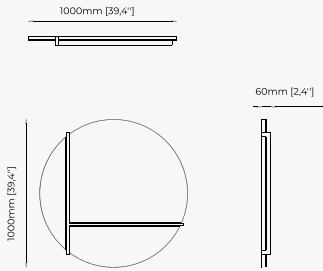

JAMES Mirror