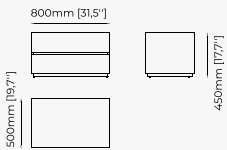

MALE *Bedside Table*

ACHILES *Bedside Table*

DAKAR *Bedside Table*

BIEL Bookshelf

Dimensions

124x39x200 cm
48.81x15.35x78.74 inch.

Materials and Finishes

Smoked eucalyptus veneer
Black lacquer matte