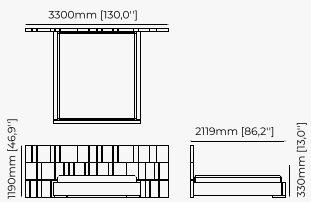

JACKSON Bed