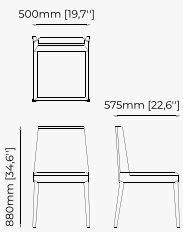

DINING & OFFICE CHAIRS

BALI Chair