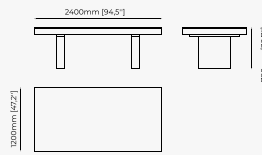

ISIS Dining Table