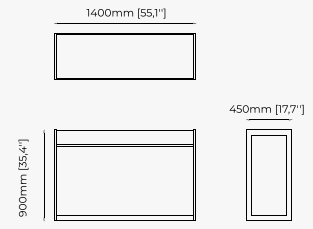

DALLAS Console

Dimensions

140x45x80 cm
55.11x17.71x31.49 inch.

Materials and Finishes

Walnut veneer matte
Smooth black iron

CONSOLES

JILL Console

NIELS Console