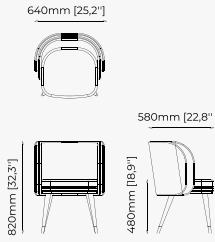

DINING & OFFICE CHAIRS

AMBROSE Chair