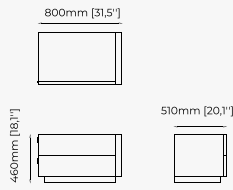

BEDSIDE TABLES

DAKAR Bedside Table

Dimensions

80x50x45cm
31.49x19.68x17.71 inch.

Materials and Finishes

Beige grey lacquer glossy
Gilded polished stainless steel

ROSIE Bedside Table

KIRA Bedside Table

MUCALA Bedside Table

AMBER Bedside Table

ENDY Bedside Table

LADY Bedside Table

ESTER Bedside Table

EMILY Bedside Table

CAIRO Bedside Table