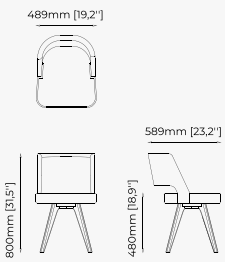

38x43.5x82 cm
14.96x17.12x32.28 inch.

38x43.5x97 cm
14.96x17.12x38.18 inch.

Materials and Finishes

Mael green
Smooth black iron

ESTORIL Bar Stool

Dimensions

42x43x87 cm
16.53x16.92x34.25 inch.

42x43x102 cm
16.53x16.92x40.15 inch.

Dimensions

59x54x82 cm
23.22x19.68x32.28 inch.

Materials and Finishes

Berlin siena
Smooth black iron

DUBLIN Chair

Dimensions

46x51x85 cm
18.11x20.07x33.46 inch.

Materials and Finishes

BALI Chair

DENVER Chair

FARAJI Chair

PRESTIGE Chair

LILI Chair

BENNER *Pouf*

Dimensions

60x60x40 cm
23.62x23.62x15.74 inch.

Dimensions

80x80x40 cm
31.49x31.49x15.74 inch.

Materials and Finishes

100x100x40 cm
39.37x39.37x15.74 inch.

Materials and Finishes

Mael beige & taupe
Bombay siena

ISAAC Pouf

Dimensions