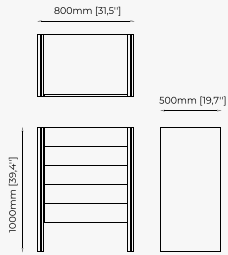

MUCALA Tallboy