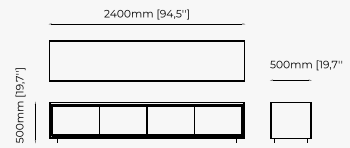

RICK TV Cabinet