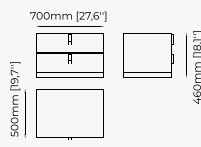

ENDY Bedside Table