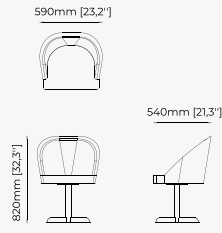

LOREN Home office chair