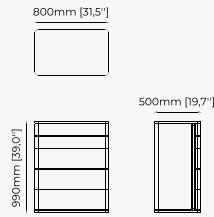

MUCALA Tallboy

Dimensions

80x50x100 cm
31.5x19.7x39.4 inch.

Materials and Finishes

Smoked Eucalyptus Matte
Gilded polished HPL

AMBER Tallboy

HILARY Tallboy

MALE Tallboy

CONNOR Tallboy

ROSIE Tallboy

LADY Tallboy

DAKAR Tallboy

EMILY Tallboy

ENDY Tallboy