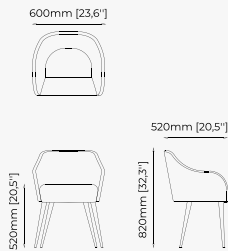

Dimensions

59x54x82 cm
23.22x19.68x32.28 inch.

Materials and Finishes

Berlin siena
Smooth black iron

DUBLIN Chair

Dimensions

46x51x85 cm
18.11x20.07x33.46 inch.

Materials and Finishes

BALI Chair

DENVER Chair

FARAJI Chair

PRESTIGE Chair

LILI Chair

BENNER *Pouf*

Dimensions

60x60x40 cm
23.62x23.62x15.74 inch.

Materials and Finishes

Lohan chair
Smooth black iron

BUR *Pouf*

Dimensions

50x45 cm
19.68x17.71 inch.

Materials and Finishes

Bombay forest

MOORE *Pouf*

Dimensions

80x80x40 cm
31.49x31.49x15.74 inch.

Materials and Finishes

100x100x40 cm
39.37x39.37x15.74 inch.

Materials and Finishes

Mael beige & taupe
Bombay siena

ISAAC Pouf

Dimensions