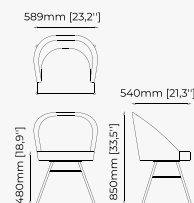

AMOUR Chair