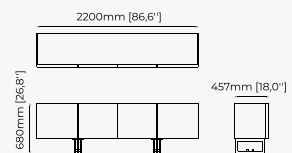

LYON Storage Unit