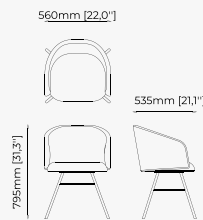

38x43.5x82 cm
14.96x17.12x32.28 inch.

38x43.5x97 cm
14.96x17.12x38.18 inch.

Materials and Finishes

Mael green
Smooth black iron

ESTORIL Bar Stool

Dimensions

42x43x87 cm
16.53x16.92x34.25 inch.

42x43x102 cm
16.53x16.92x40.15 inch.

Dimensions

59x54x82 cm
23.22x19.68x32.28 inch.

Materials and Finishes

Berlin siena
Smooth black iron

DUBLIN Chair

Dimensions

46x51x85 cm
18.11x20.07x33.46 inch.

Materials and Finishes

DENVER Chair

Dimensions

50x60x90 cm
19.68x23.62x35.43 inch.

Materials and Finishes

Vienna Cream
Ash wood stained in smoked eucalyptus matte

PRESTIGE Chair

Dimensions

53x57x80 cm
20.9x22.4x31.5 inch.

Materials and Finishes

Ash wood stained in
smoked eucalyptus matte

Dom Blanc

LILI Chair

Dimensions

60x52x82 cm
23.62x20.47x32.28 inch.

Materials and Finishes

Boaz beige
Ash wood stained in walnut matte