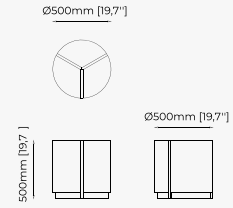

RIGA Side Table