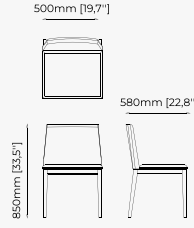

CAPRI Chair