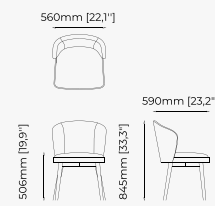

38x43.5x82 cm
14.96x17.12x32.28 inch.

38x43.5x97 cm
14.96x17.12x38.18 inch.

Materials and Finishes

Mael green
Smooth black iron

ESTORIL Bar Stool

Dimensions

42x43x87 cm
16.53x16.92x34.25 inch.

42x43x102 cm
16.53x16.92x40.15 inch.

Dimensions

59x54x82 cm
23.22x19.68x32.28 inch.

Materials and Finishes

Berlin siena
Smooth black iron

DUBLIN Chair

Dimensions

46x51x85 cm
18.11x20.07x33.46 inch.

Materials and Finishes

DENVER Chair

Dimensions

50x60x90 cm
19.68x23.62x35.43 inch.

Materials and Finishes

Vienna Cream
Ash wood stained in smoked eucalyptus matte

PRESTIGE Chair

Dimensions

53x57x80 cm
20.9x22.4x31.5 inch.

Materials and Finishes

Ash wood stained in
smoked eucalyptus matte

Dom Blanc

LILI Chair

Dimensions

60x52x82 cm
23.62x20.47x32.28 inch.

Materials and Finishes

Boaz beige
Ash wood stained in walnut matte