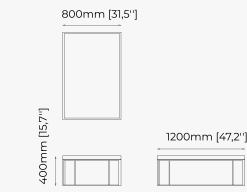

RAW Coffee table