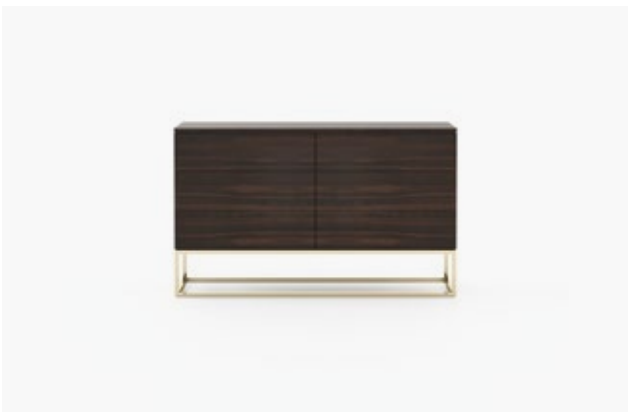

Materials and Finishes

Walnut veneer matte

MALE *Chest of drawers*

Dimensions

150x50x90 cm
59.05x19.68x35.4 inch.

Materials and Finishes

Smoked eucalyptus veneer matte
Gilded polished stainless steel