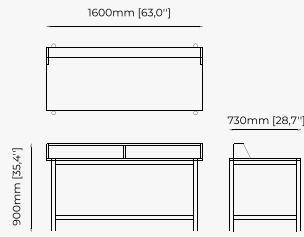

BELGRADO Desk