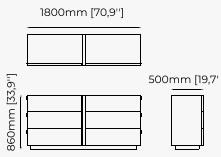

ROSIE *Chest of drawers*

Dimensions

186x52.5x85.5 cm
73.3x20.7x33.7 inch.

Materials and Finishes

Black ash veneer matte
Smooth black iron

Gilded polished stainless steel

CHEST OF DRAWERS

KIRA Chest of drawers