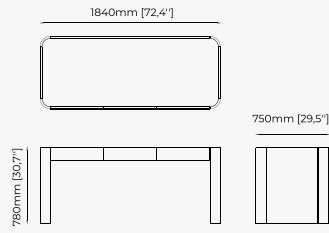

DALLAS Console

ROSIE Desk

Dimensions

186,2x72,5x78 cm
73.30x28.54x30.70 inch.

Materials and Finishes

Aged oak veneer matte
Berlin siena

Smooth black iron
Gilded polished stainless steel

LARSON Desk

BELGRADO *Desk*

Dimensions

160x73x90 cm
62.99x28.74x35.43 inch.

Materials and Finishes

Black ash veneer matte
Smooth black iron

Gilded polished stainless steel

ALLIE *Desk*

Dimensions

200x82x80 cm
78.74x32.3x31.5 inch.

Materials and Finishes

Aged oak veneer matte
Smooth black iron

MIAMI Desk

Dimensions

180x60x78 cm
70.86x23.62x30.70 inch.

Materials and Finishes

Smoked oak veneer matte

KAMPALA Desk

Dimensions

160x65x75 cm
62.99x25.59x29.52 inch.

Materials and Finishes

Smooth black iron
Aged oak veneer matte

DESKS

ROSIE Desk

LARSON Desk