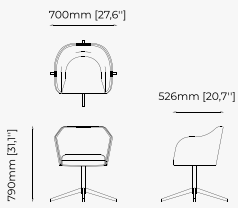

LILI Chair

Dimensions

60x52x82 cm
23.62x20.47x32.28 inch.

Materials and Finishes

Boaz beige
Ash wood stained in walnut matte

DALE Chair

FERRARA Chair

NELLY Chair

LILI Home office chair

AMOUR Chair

ESTORIL Chair

Haia II Home office chair

LOREN Chair

ROBSON Chair