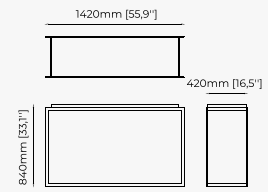

AGOT Console