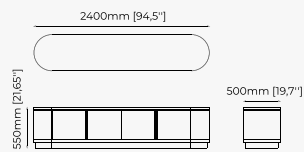

BROWN TV Cabinet