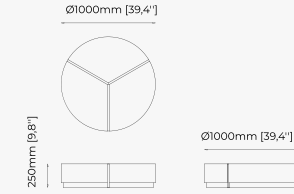

RIGA Coffee table