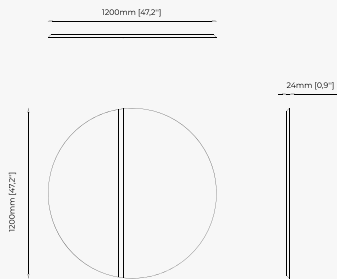

RAYNE Mirror