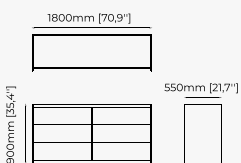

ENDY Chest of drawers