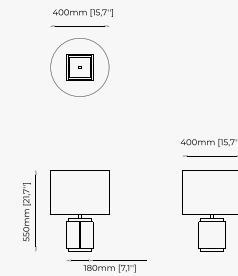

LITTLE JACK Table Lamp