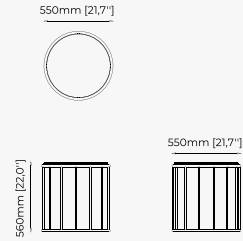

STILL Side Table