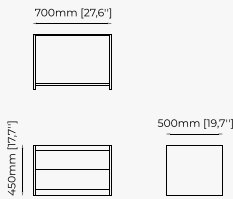

KIRA Bedside Table