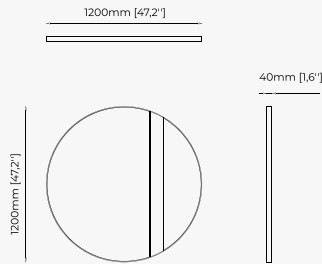

PHILL Mirror