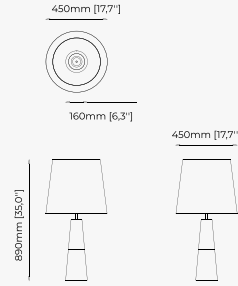

JUDE Table Lamp