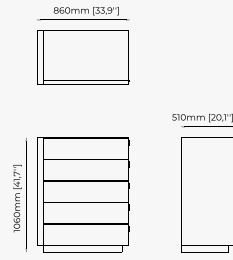

KIRA Tallboy