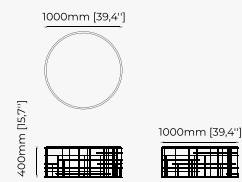

MERCY Coffee table

ANTHONY Coffee table

CLEA Coffee table

CONSOLES

JILL Console

Dimensions

180x40x85 cm
70.86x15.74x33.46 inch.

Materials and Finishes