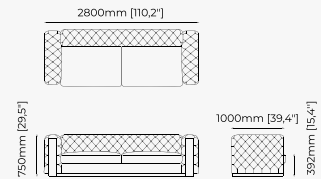

SOFAS

HARRY Sofa

JEAN Sofa

STEWART Sofa