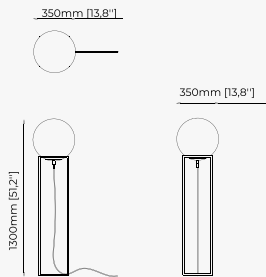

CLARKE *Floor Lamp*

RANDOLPH *Floor Lamp*

EVANS *Floor Lamp*

JONES *Floor Lamp*