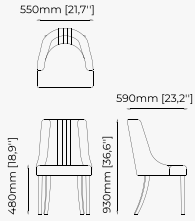

SIMONE Chair