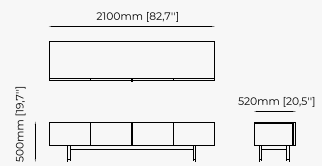

CUBA TV Cabinet