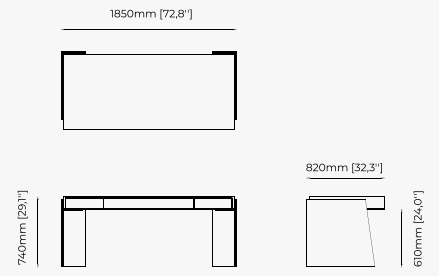

200x82x80 cm
78.74x32.3x31.5 inch.

Materials and Finishes

Aged oak veneer matte
Smooth black iron

MIAMI Desk

Dimensions

180x60x78 cm
70.86x23.62x30.70 inch.

Materials and Finishes

Smoked oak veneer matte

KAMPALA Desk

Dimensions

160x65x75 cm
62.99x25.59x29.52 inch.

Materials and Finishes

Smooth black iron
Aged oak veneer matte

DESKS

ROSIE Desk

LARSON Desk