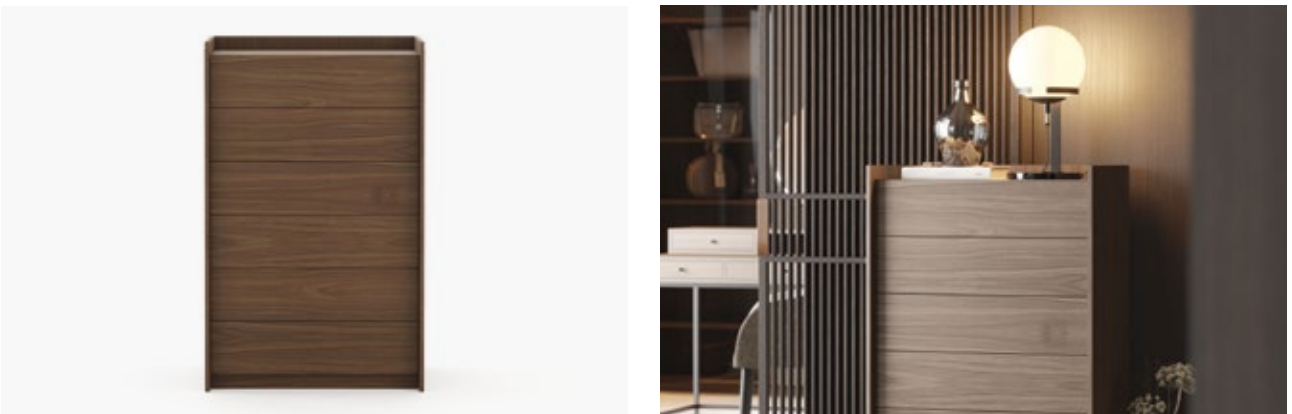

Gilded polished stainless steel
Beige grey lacquer matte

EMILY *Tallboy*

Dimensions

80x51.5x106 cm
31.5x20.3x41.7 inch.

Materials and Finishes

Smoked oak veneer matte
Gilded polished stainless steel

ENDY *Tallboy*