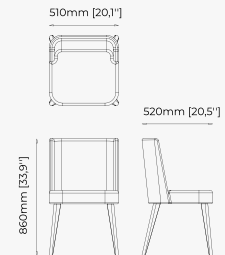

FARAJI Chair