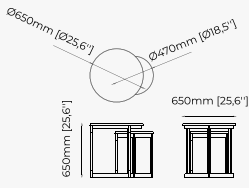

SIDE TABLES

LYSSA Side Table