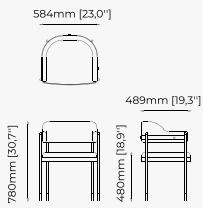

38x43.5x82 cm
14.96x17.12x32.28 inch.

38x43.5x97 cm
14.96x17.12x38.18 inch.

Materials and Finishes

Mael green
Smooth black iron

ESTORIL Bar Stool

Dimensions

42x43x87 cm
16.53x16.92x34.25 inch.

42x43x102 cm
16.53x16.92x40.15 inch.

Dimensions

59x54x82 cm
23.22x19.68x32.28 inch.

Materials and Finishes

Berlin siena
Smooth black iron

DUBLIN Chair

Dimensions

46x51x85 cm
18.11x20.07x33.46 inch.

Materials and Finishes

DENVER Chair

Dimensions

50x60x90 cm
19.68x23.62x35.43 inch.

Materials and Finishes

Vienna Cream
Ash wood stained in smoked eucalyptus matte

PRESTIGE Chair

Dimensions

53x57x80 cm
20.9x22.4x31.5 inch.

Materials and Finishes

Ash wood stained in
smoked eucalyptus matte

Dom Blanc

LILI Chair

Dimensions

60x52x82 cm
23.62x20.47x32.28 inch.

Materials and Finishes

Boaz beige
Ash wood stained in walnut matte