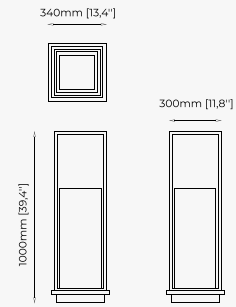

FLOWER POTS

ACHILES Flower Pot

Dimensions

51x48x70 cm
20.07x18.89x27.55 inch.

51x48x87 cm
20.07x18.89x34.25 inch.

51x48x102.5 cm
20.07x18.89x40.35 inch.

Materials and Finishes

Smoked eucalyptus veneer
matte

Gilded polished stainless
steel

GOLD Flower Pot

STELA Flower Pot

LANIE Flower Pot

ROSIE Flower Pot

BAG Flower Pot

POPPY Flower Pot

ACHILES Flower Pot