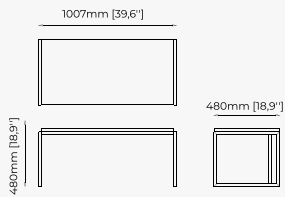

38x43.5x82 cm
14.96x17.12x32.28 inch.

38x43.5x97 cm
14.96x17.12x38.18 inch.

Materials and Finishes

Mael green
Smooth black iron

ESTORIL Bar Stool

Dimensions

42x43x87 cm
16.53x16.92x34.25 inch.

42x43x102 cm
16.53x16.92x40.15 inch.

120x40x40 cm
47.24x15.74x15.74 inch.

Materials and Finishes

Berlin siena

AMY Bench

Dimensions

160x40x48 cm
62.99x15.74x18.89 inch.

Materials and Finishes

Mael beige & taupe
Ash wood stained in smoked oak matte

BENNER Bench

Dimensions

130x60x40 cm
51.18x23.62x15.74 inch.

Materials and Finishes

Seoul camel
Gilded polished stainless steel

BENCHES

ACHILES Bench

Dimensions

100x48x48 cm
30.37x18.89x18.89 inch.

Materials and Finishes

Xangai White
Smooth Black Iron

CHARLIE Bench

AMY Bench

BENNER Bench

ACHILES Bench

CHAISE LONGUES