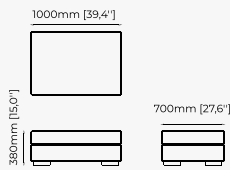

OTTOMANS & POUFFES

GREY Pouf