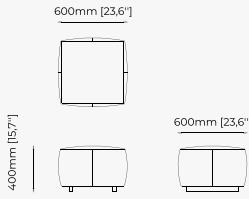

OTTOMANS & POUFFES

BENNER Pouf