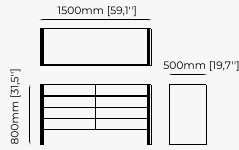

ROSIE *Chest of drawers*

Dimensions

186x52.5x85.5 cm
73.3x20.7x33.7 inch.

Materials and Finishes

Black ash veneer matte
Smooth black iron

Gilded polished stainless steel

CHEST OF DRAWERS

KIRA Chest of drawers