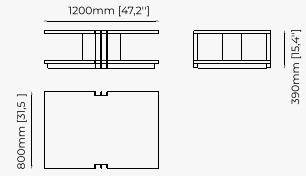

100x100x30 cm
39.37x39.37x11.81 inch.

Materials and Finishes

Carrara polished marble
Walnut veneer matte
Copper polished stainless steel

COFFEE TABLES

GOLD Coffee table

LYSSA Coffee table

D'ARC Coffee table