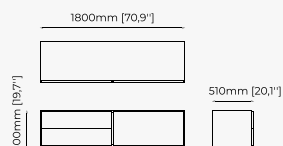

PAM TV Cabinet