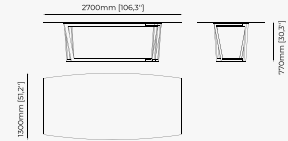

D'ARC Dining Table