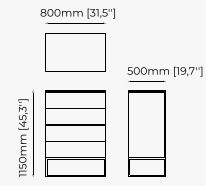

80x50.5x115 cm
31.5x19.9x45.3 inch.

Materials and Finishes

Black lacquer matte
Gilded polished stainless steel

MUCALA Tallboy

Dimensions

80x50x100 cm
31.5x19.7x39.4 inch.

Materials and Finishes

Smoked Eucalyptus Matte
Gilded polished HPL