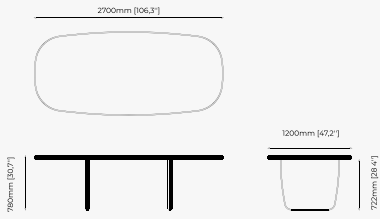

240x120x78 cm
94.49x47.24x30.71 inch.

200x120x78 cm
78.74x47.24x30.71 inch.

140x140x78 cm
55.12x55.12x30.71 inch.

Materials and Finishes

Smoked eucalyptus veneer
matte

Gilded polished stainless
steel

DINING TABLES