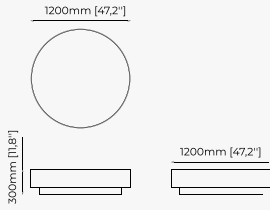

COFFEE TABLES

GOLD Coffee table