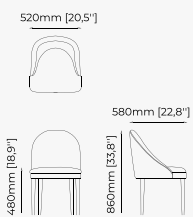

LILI Home office chair