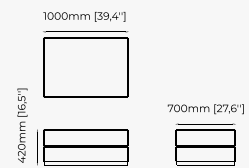

CHARLIE Pouf