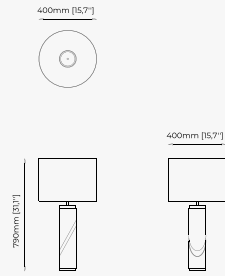

MARTIN Table Lamp