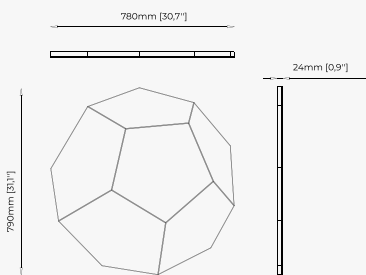

LIMA Mirror