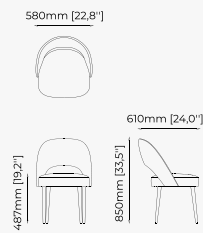

FERRARA Chair