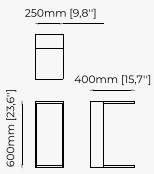

POPPI Side Table