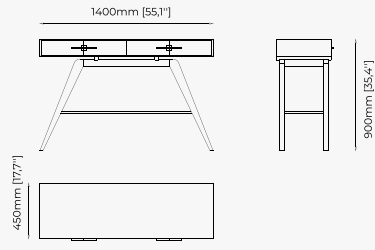

DALLAS Console

Dimensions

140x45x80 cm
55.11x17.71x31.49 inch.

Materials and Finishes

Walnut veneer matte
Smooth black iron

CONSOLES

JILL Console

NIELS Console