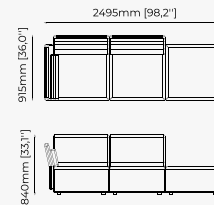

CASABLANCA Sofa