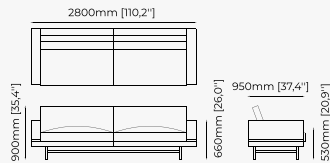

STEWART Sofa