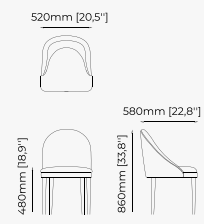

NELLY Chair