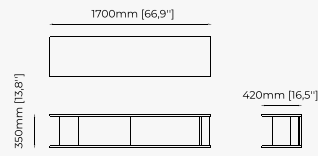

ANTOINE *TV Cabinet*

Dimensions

220x54.5x61 cm
86.61x21.5x24.01 inch.

Materials and Finishes

Walnut veneer matte
Gilded polished stainless steel

TV CABINETS AND STORAGE UNITS

NORMAN TV Cabinet

WILL Storage Unit