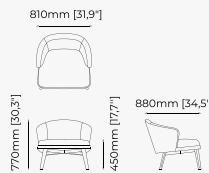

ARMCHAIRS

JOE *Armchair*

Dimensions

80x76x87 cm
31.49x29.92x34.25 inch.

Materials and Finishes

Berlin camel
Smoked eucalyptus veneer matte

TADEAS *Armchair*

Dimensions

65x78x88 cm
25.59x30.70x34.64 inch.

Materials and Finishes

Mael beige
Berlin siena

Ash wood stained in
smoked eucalyptus matte

AMBROSE *Armchair*

Dimensions

87x80x79 cm
34.25x31.49x31.10 inch.

Materials and Finishes

Xangai white
Smoked oak veneer matte

Gilded polished stainless steel

ARMCHAIRS

AMALFI Armchair

Dimensions

78x74x72 cm
30.70x29.13x28.34 inch.

Materials and Finishes

Mael beige & taupe
Ash wood stained in smoked eucalyptus matte

38x43.5x82 cm
14.96x17.12x32.28 inch.

38x43.5x97 cm
14.96x17.12x38.18 inch.

Materials and Finishes

Mael green
Smooth black iron

ESTORIL Bar Stool

Dimensions

42x43x87 cm
16.53x16.92x34.25 inch.

42x43x102 cm
16.53x16.92x40.15 inch.