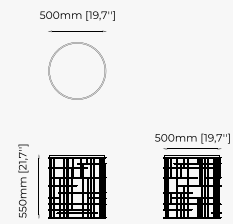

NILO Side Table

MERCY Side Table

DEAN Sideboard

Dimensions

250x51x85 cm
98.42x20.07x33.46 inch.

Materials and Finishes

Estremoz polished marble
Smoked oak veneer matte

Gilded polished stainless steel