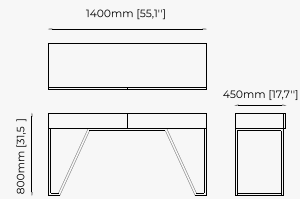

DALLAS Console

Dimensions

140x45x80 cm
55.11x17.71x31.49 inch.

Materials and Finishes

Walnut veneer matte
Smooth black iron

CONSOLES

JILL Console

NIELS Console

DALLAS Console

ROSIE Desk

Dimensions

186,2x72,5x78 cm
73.30x28.54x30.70 inch.

Materials and Finishes

Aged oak veneer matte
Berlin siena

Smooth black iron
Gilded polished stainless steel

LARSON Desk