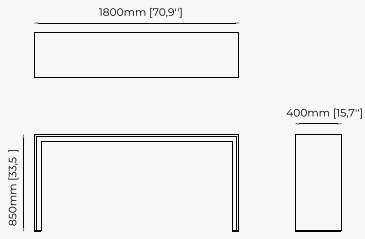

DALLAS Console

Dimensions

140x45x80 cm
55.11x17.71x31.49 inch.

Materials and Finishes

Walnut veneer matte
Smooth black iron

CONSOLES

JILL Console

NIELS Console