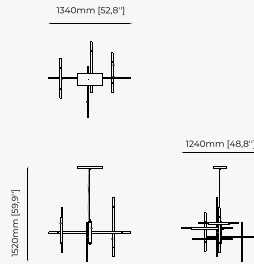

ROBERT Chandelier