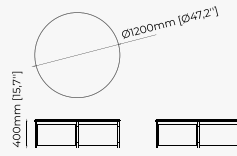

100x100x30 cm
39.37x39.37x11.81 inch.

Materials and Finishes

Carrara polished marble
Walnut veneer matte
Copper polished stainless steel

COFFEE TABLES

GOLD Coffee table

LYSSA Coffee table

D'ARC Coffee table