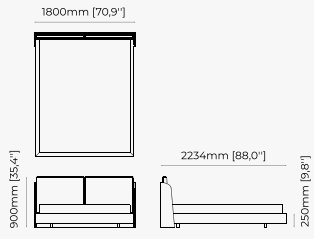

BEDS

JODY *Bed*