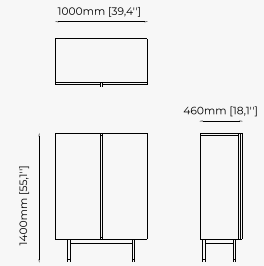

CUBA Bar Cabinet