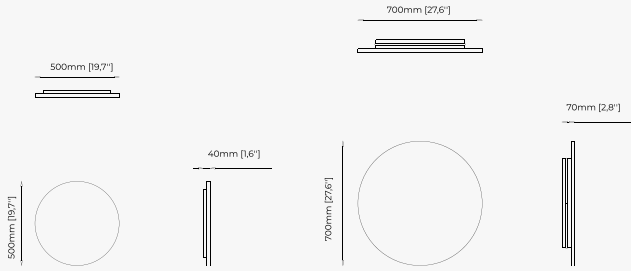

JACKSON'S Wall Lamp