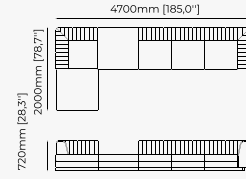

SOFAS

HARRY Sofa

STEWART Sofa