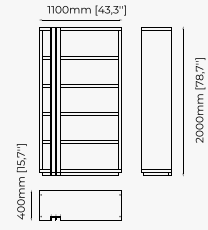

TAYLOR Bookshelf

Dimensions

240x45x230 cm
94.5x17.7x90.6 inch.

Materials and Finishes

Smoked oak matte
Gilded brushed stainless steel

BOOKCASES & BOOKSHELVES

BIEL Bookshelf

EMY Bookshelf