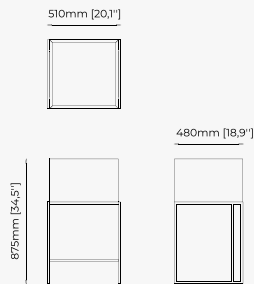

ROSIE Flower Pot