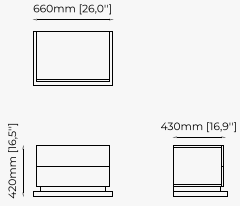

USO *Bedside Table*