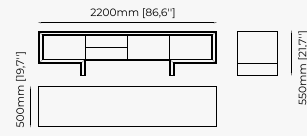

ISIS TV Cabinet