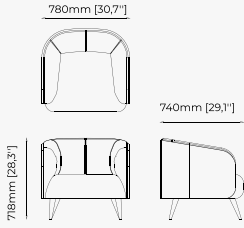

ARMCHAIRS

JOE *Armchair*

Dimensions

80x76x87 cm
31.49x29.92x34.25 inch.

Materials and Finishes

Berlin camel
Smoked eucalyptus veneer matte

TADEAS *Armchair*

Dimensions

VEERA Armchair

ARMCHAIRS

JOE Armchair

TADEAS Armchair

AMBROSE Armchair

AMALFI Armchair

PETER Bar Stool

Dimensions

38x43.5x82 cm
14.96x17.12x32.28 inch.

38x43.5x97 cm
14.96x17.12x38.18 inch.

Materials and Finishes

Mael green
Smooth black iron

ESTORIL Bar Stool

Dimensions

42x43x87 cm
16.53x16.92x34.25 inch.

42x43x102 cm
16.53x16.92x40.15 inch.

Materials and Finishes

Berlin forest
Smoked oak veneer matte

Gilded polished stainless steel

ACHILES Bar Stool

Dimensions

41x45.5x90 cm
16.14x17.9x35.4 inch.

41x45.5x105 cm
16.14x17.9x41.33 inch.

Materials and Finishes