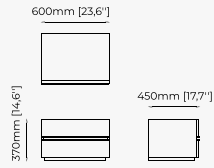

DUANE *Bedside Table*