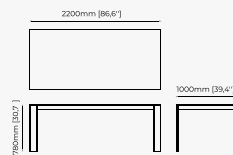

BAIONA Dining Table