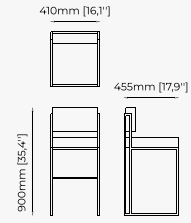

ACHILES Bar Stool