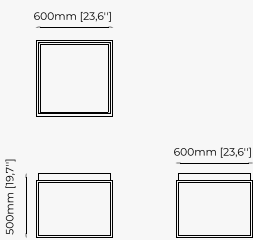

AURA Side Table