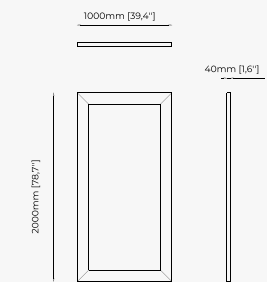

TEXAS Mirror