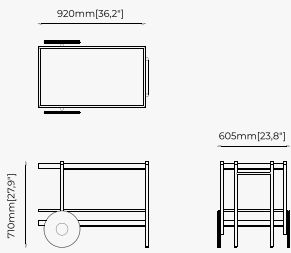

DECORATIVE ELEMENTS

PITT *Tea Cart*