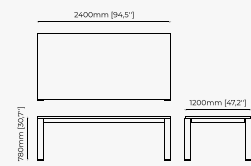

BUDA Dining Table