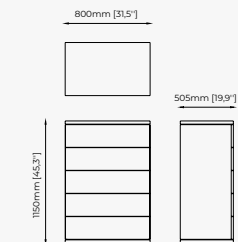

LADY Tallboy

DAKAR Tallboy

EMILY Tallboy

ENDY Tallboy