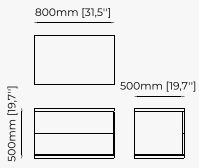

BEDSIDE TABLES

CONNOR *Bedside Table*