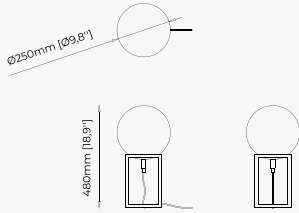

JONES Table Lamp