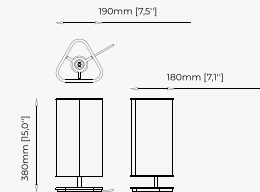

WALKER Table Lamp