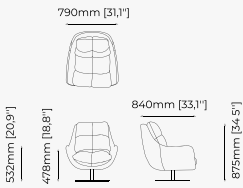

ARMCHAIRS

JOE *Armchair*

Dimensions

80x76x87 cm
31.49x29.92x34.25 inch.

Materials and Finishes

Berlin camel
Smoked eucalyptus veneer matte

TADEAS *Armchair*

Dimensions

65x78x88 cm
25.59x30.70x34.64 inch.

Materials and Finishes

Mael beige
Berlin siena

Ash wood stained in
smoked eucalyptus matte

AMBROSE *Armchair*

Dimensions

87x80x79 cm
34.25x31.49x31.10 inch.

Materials and Finishes

Xangai white
Smoked oak veneer matte

Gilded polished stainless steel

ARMCHAIRS

AMALFI Armchair

Dimensions

78x74x72 cm
30.70x29.13x28.34 inch.

Materials and Finishes

Mael beige & taupe
Ash wood stained in smoked eucalyptus matte

38x43.5x82 cm
14.96x17.12x32.28 inch.

38x43.5x97 cm
14.96x17.12x38.18 inch.

Materials and Finishes

Mael green
Smooth black iron

ESTORIL Bar Stool

Dimensions

42x43x87 cm
16.53x16.92x34.25 inch.

42x43x102 cm
16.53x16.92x40.15 inch.