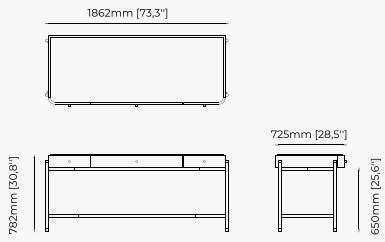

BELGRADO *Desk*

Dimensions

160x73x90 cm
62.99x28.74x35.43 inch.

Materials and Finishes

Black ash veneer matte
Smooth black iron

Gilded polished stainless steel

ALLIE *Desk*

Dimensions

200x82x80 cm
78.74x32.3x31.5 inch.

Materials and Finishes

Aged oak veneer matte
Smooth black iron

MIAMI Desk

Dimensions

180x60x78 cm
70.86x23.62x30.70 inch.

Materials and Finishes

Smoked oak veneer matte

KAMPALA Desk

Dimensions

160x65x75 cm
62.99x25.59x29.52 inch.

Materials and Finishes

Smooth black iron
Aged oak veneer matte

DESKS

ROSIE Desk

LARSON Desk