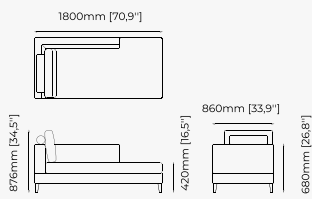

38x43.5x82 cm
14.96x17.12x32.28 inch.

38x43.5x97 cm
14.96x17.12x38.18 inch.

Materials and Finishes

Mael green
Smooth black iron

ESTORIL Bar Stool

Dimensions

42x43x87 cm
16.53x16.92x34.25 inch.

42x43x102 cm
16.53x16.92x40.15 inch.

100x48x48 cm
30.37x18.89x18.89 inch.

Materials and Finishes

Xangai White
Smooth Black Iron

CHARLIE Bench

AMY Bench

BENNER Bench

ACHILES Bench

CHAISE LONGUES

KARIN *Chaise Longue*

Dimensions

180x86x88 cm
70.86x33.85x34.64 inch.

Materials and Finishes

Lohan chair
Berlin Siena

Ash wood stained in Walnut matte

KARIN *Chaise Longue*

DALE Chair

Dimensions

58,5x49x78 cm
23.03x19.29x30.70 inch.

Materials and Finishes

Boaz beige
Smooth black iron

Gilded polished stainless steel

FERRARA Chair

Dimensions

56x53,5x79,5 cm
22.04x21.06x31.29 inch.