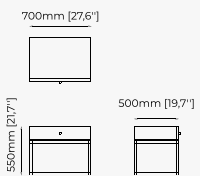

AMBER Bedside Table