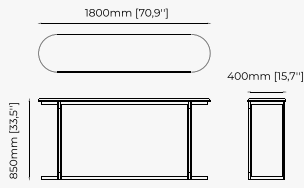

LYSSA Console