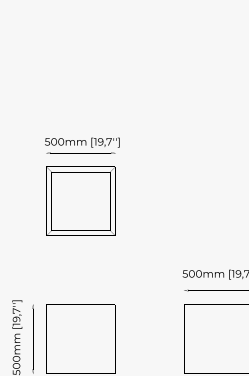

FLOWER POTS

ACHILES Flower Pot

Dimensions

51x48x70 cm
20.07x18.89x27.55 inch.

51x48x87 cm
20.07x18.89x34.25 inch.

51x48x102.5 cm
20.07x18.89x40.35 inch.

Materials and Finishes

Smoked eucalyptus veneer
matte

Gilded polished stainless
steel

GOLD Flower Pot

STELA Flower Pot

LANIE Flower Pot

ROSIE Flower Pot

BAG Flower Pot

POPPY Flower Pot

ACHILES Flower Pot