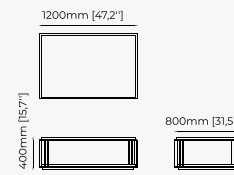

MEGAN Coffee table