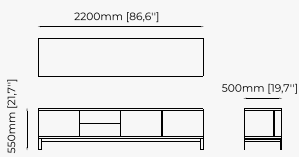

DENER TV Cabinet