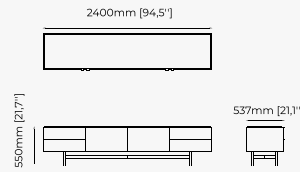

LEWIS TV Cabinet