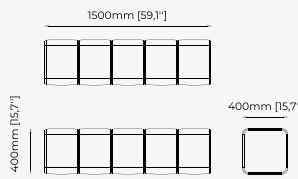

Materials and Finishes

Xangai White
Smooth Black Iron