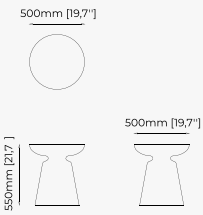

CAP Side Table