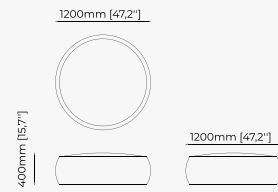

SEBASTIAN Pouf