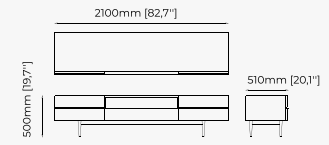

LAGOS TV Cabinet