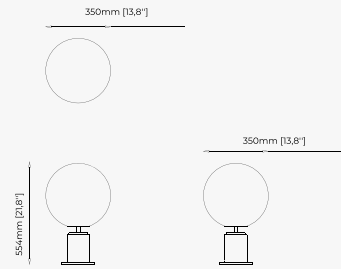

MARCEL Table Lamp