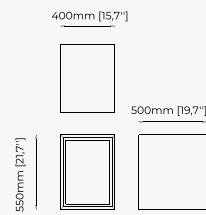

NILO Side Table

MERCY Side Table

DEAN Sideboard

Dimensions

250x51x85 cm
98.42x20.07x33.46 inch.

Materials and Finishes

Estremoz polished marble
Smoked oak veneer matte

Gilded polished stainless steel