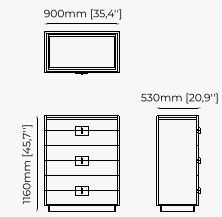

MALE Tallboy