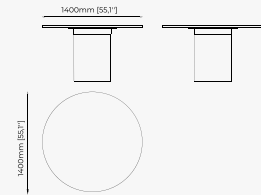

BRENDA Dining Table