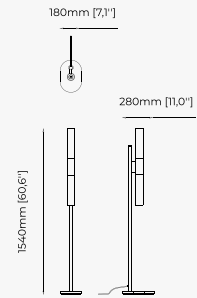

FLOOR LIGHTS

JONES *Floor Lamp*

Dimensions

35x130 cm
13.77x51.18 inch.

Materials and Finishes

Textured black iron   Opaline glass globe
Gilded polished stainless steel

CLARKE *Floor Lamp*

RANDOLPH *Floor Lamp*

EVANS *Floor Lamp*

JONES *Floor Lamp*