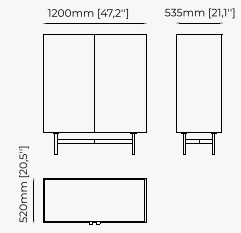

LEWIS Bar Cabinet