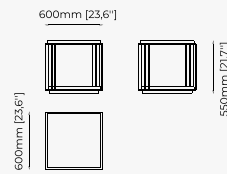

MEGAN Side Table