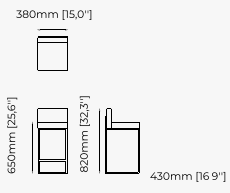

BAR & COUNTER STOOLS

PETER Bar Stool