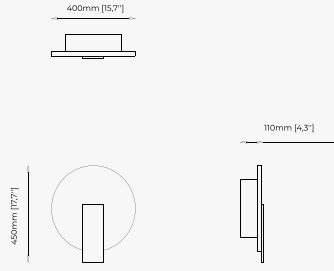

Verde issorie polished marble

LORD Wall Lamp

Dimensions

40x11x45 cm
15.7x4.3x17.7 inch.

Materials and Finishes

Carrara polished marble
Gilded polished stainless steel

WALL LAMPS

DAVE Wall Lamp