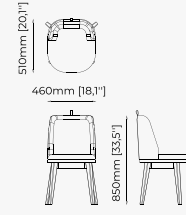

DUBLIN Chair