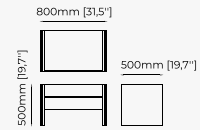

BEDSIDE TABLES

DAKAR Bedside Table

Dimensions

80x50x45cm
31.49x19.68x17.71 inch.

Materials and Finishes

Beige grey lacquer glossy
Gilded polished stainless steel

ROSIE Bedside Table

KIRA Bedside Table

MUCALA Bedside Table

AMBER Bedside Table

ENDY Bedside Table

LADY Bedside Table

ESTER Bedside Table

EMILY Bedside Table

CAIRO Bedside Table