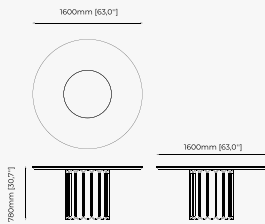

CHERYL Dining Table