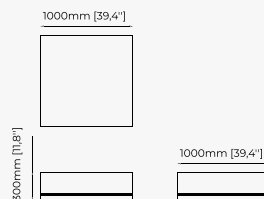

MERCY Coffee table

ANTHONY Coffee table

CLEA Coffee table

CONSOLES

JILL Console

Dimensions

180x40x85 cm
70.86x15.74x33.46 inch.

Materials and Finishes