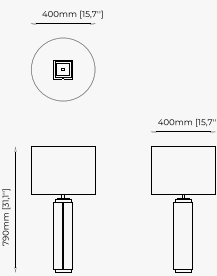

JACK Table Lamp