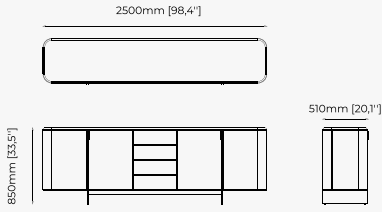

ISIS *Sideboard*

Dimensions

240x50x83 cm
94.48x19.68x32.67 inch.

Materials and Finishes

Walnut veneer matte
Copper polished HPL

SIDEBOARDS

DEAN Sideboard

RALPH Sideboard