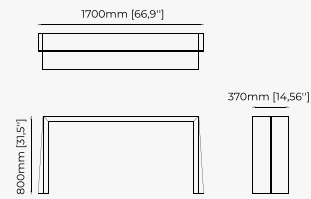

AVIGNON Console