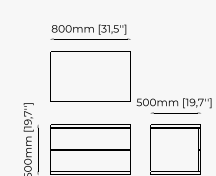

LADY Bedside Table

ESTER Bedside Table

EMILY Bedside Table

CAIRO Bedside Table