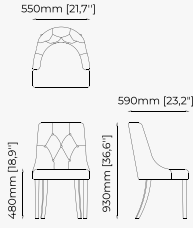

SIMONE Chair