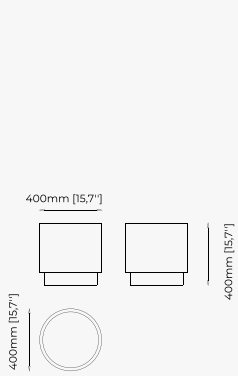

FLOWER POTS

ACHILES Flower Pot

Dimensions

51x48x70 cm
20.07x18.89x27.55 inch.

51x48x87 cm
20.07x18.89x34.25 inch.

51x48x102.5 cm
20.07x18.89x40.35 inch.

Materials and Finishes

Smoked eucalyptus veneer
matte

Gilded polished stainless
steel

GOLD Flower Pot

STELA Flower Pot

LANIE Flower Pot

ROSIE Flower Pot

BAG Flower Pot

POPPY Flower Pot

ACHILES Flower Pot