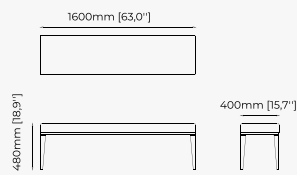

38x43.5x82 cm
14.96x17.12x32.28 inch.

38x43.5x97 cm
14.96x17.12x38.18 inch.

Materials and Finishes

Mael green
Smooth black iron

ESTORIL Bar Stool

Dimensions

42x43x87 cm
16.53x16.92x34.25 inch.

42x43x102 cm
16.53x16.92x40.15 inch.

120x40x40 cm
47.24x15.74x15.74 inch.

Materials and Finishes

Berlin siena

AMY Bench

Dimensions

160x40x48 cm
62.99x15.74x18.89 inch.

Materials and Finishes

Mael beige & taupe
Ash wood stained in smoked oak matte

BENNER Bench

Dimensions

130x60x40 cm
51.18x23.62x15.74 inch.

Materials and Finishes

Seoul camel
Gilded polished stainless steel

BENCHES

ACHILES Bench

Dimensions

100x48x48 cm
30.37x18.89x18.89 inch.

Materials and Finishes

Xangai White
Smooth Black Iron

CHARLIE Bench

AMY Bench

BENNER Bench

ACHILES Bench

CHAISE LONGUES