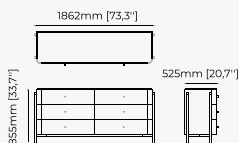

ROSIE Chest of drawers