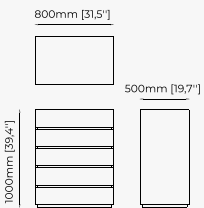

CONNOR Tallboy