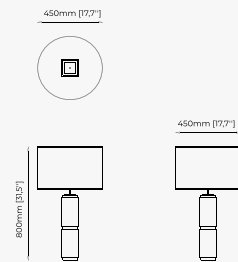

QUENTIN Table Lamp