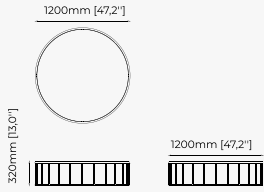

100x100x30 cm
39.37x39.37x11.81 inch.

Materials and Finishes

Carrara polished marble
Walnut veneer matte
Copper polished stainless steel

COFFEE TABLES

GOLD Coffee table

LYSSA Coffee table

D'ARC Coffee table