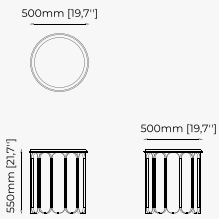

CHERYL Side Table