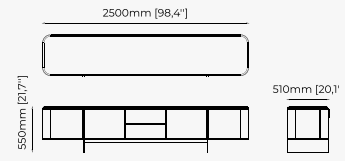

ANTOINE *TV Cabinet*

Dimensions

220x54.5x61 cm
86.61x21.5x24.01 inch.

Materials and Finishes

Walnut veneer matte
Gilded polished stainless steel

TV CABINETS AND STORAGE UNITS

NORMAN TV Cabinet

WILL Storage Unit