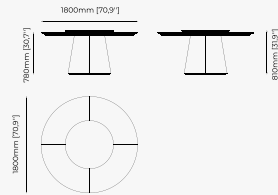

MARILYN Dining Table