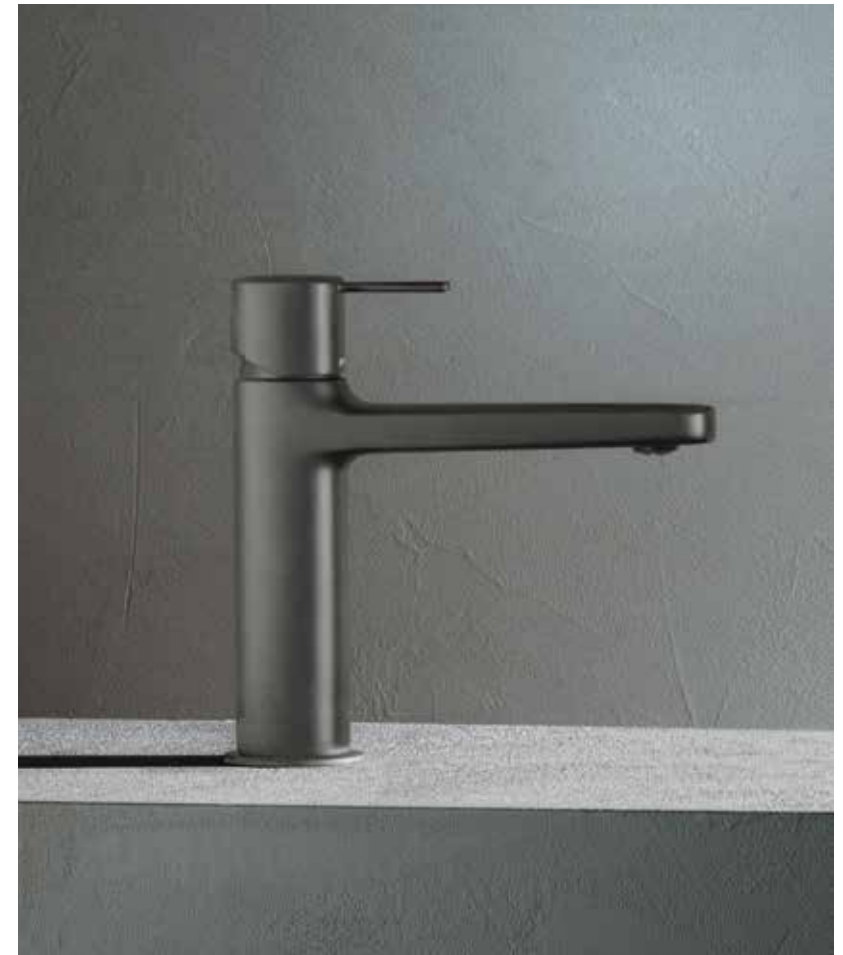

finishes

- 02 Chrome
- 13 Matt Black
- P5 Matt Gun Metal PVD
- P6 Matt British Gold PVD
- P9 Matt Copper PVD
- S1 Deep Black PVD

P5 M104WF
North America: P5 M104WU