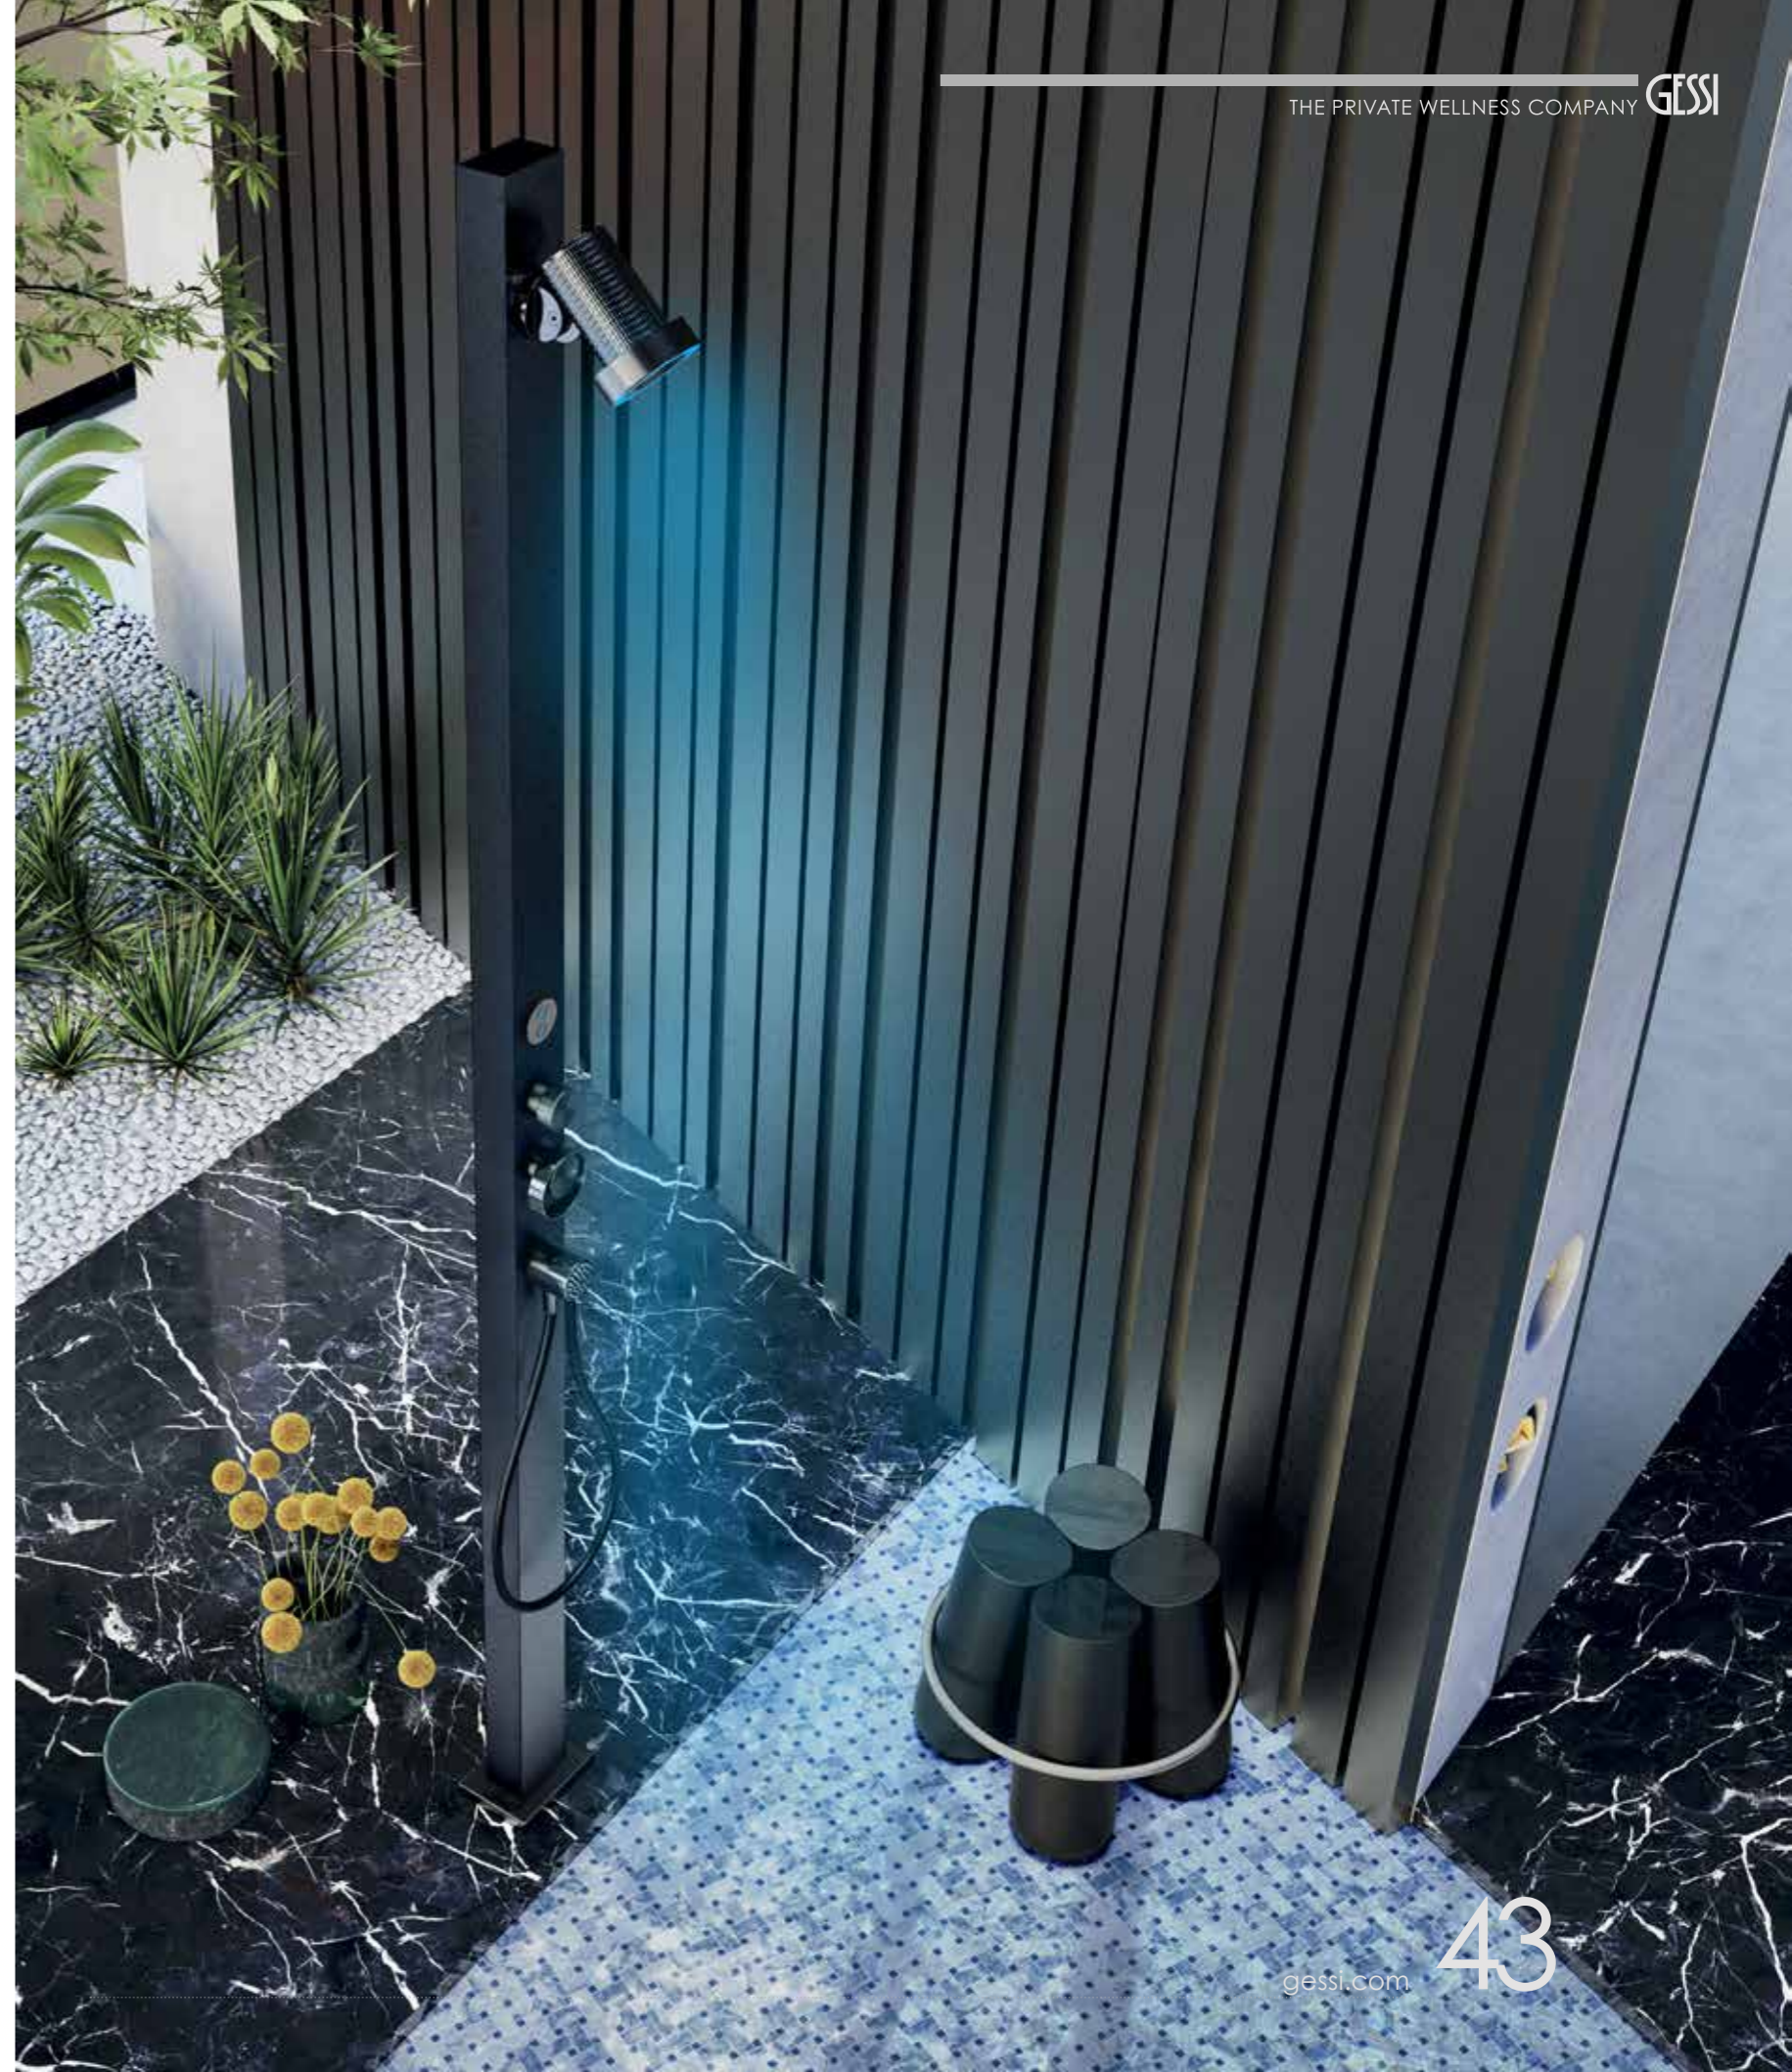

Functionality and practicality have always been synonymous with Gessi, who once again, chose to make the experience of well-being comfortable and immediate in this new creation. For this reason, all the adjustments of the luminous and chromatic intensity can be controlled directly on the shaft of the column through an innovative touch system.

Funzionalità e praticità sono da sempre sinonimi per Gessi, che anche in questa nuova creazione ha scelto di rendere l'esperienza di benessere comoda e immediata. Per questo, tutta la regolazione dell'intensità luminosa e cromatica può essere controllata direttamente sul fusto della colonna attraverso un innovativo sistema touch