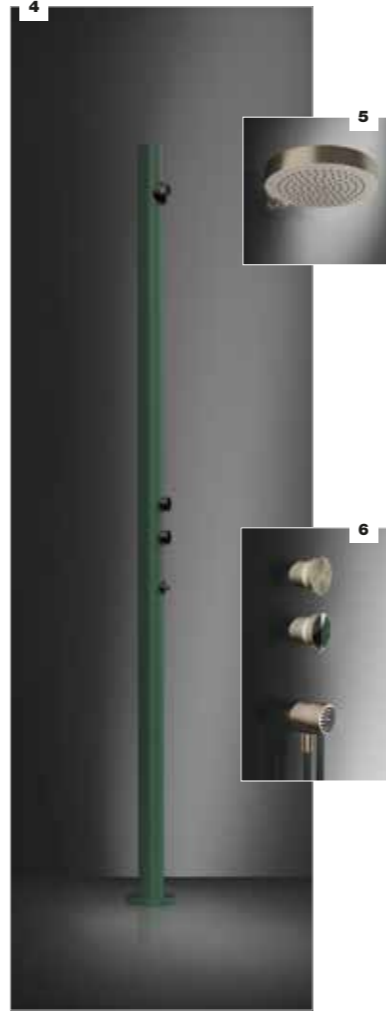

273 Matte Greige 275 Matte Cipria 276 Matte Agave 280 Matte Ocra 281 Matte Coral 239 Steel Brushed 299 Matte Black 856 Corten

INSERTI INTERCAMBIABILI INTERCHANGEABLE INSERTS

66600

Insert / Inserto

WARM

NEUTRAL

ACCENT

MATERIC

NATURE

66602

ART insert / Inserto Art