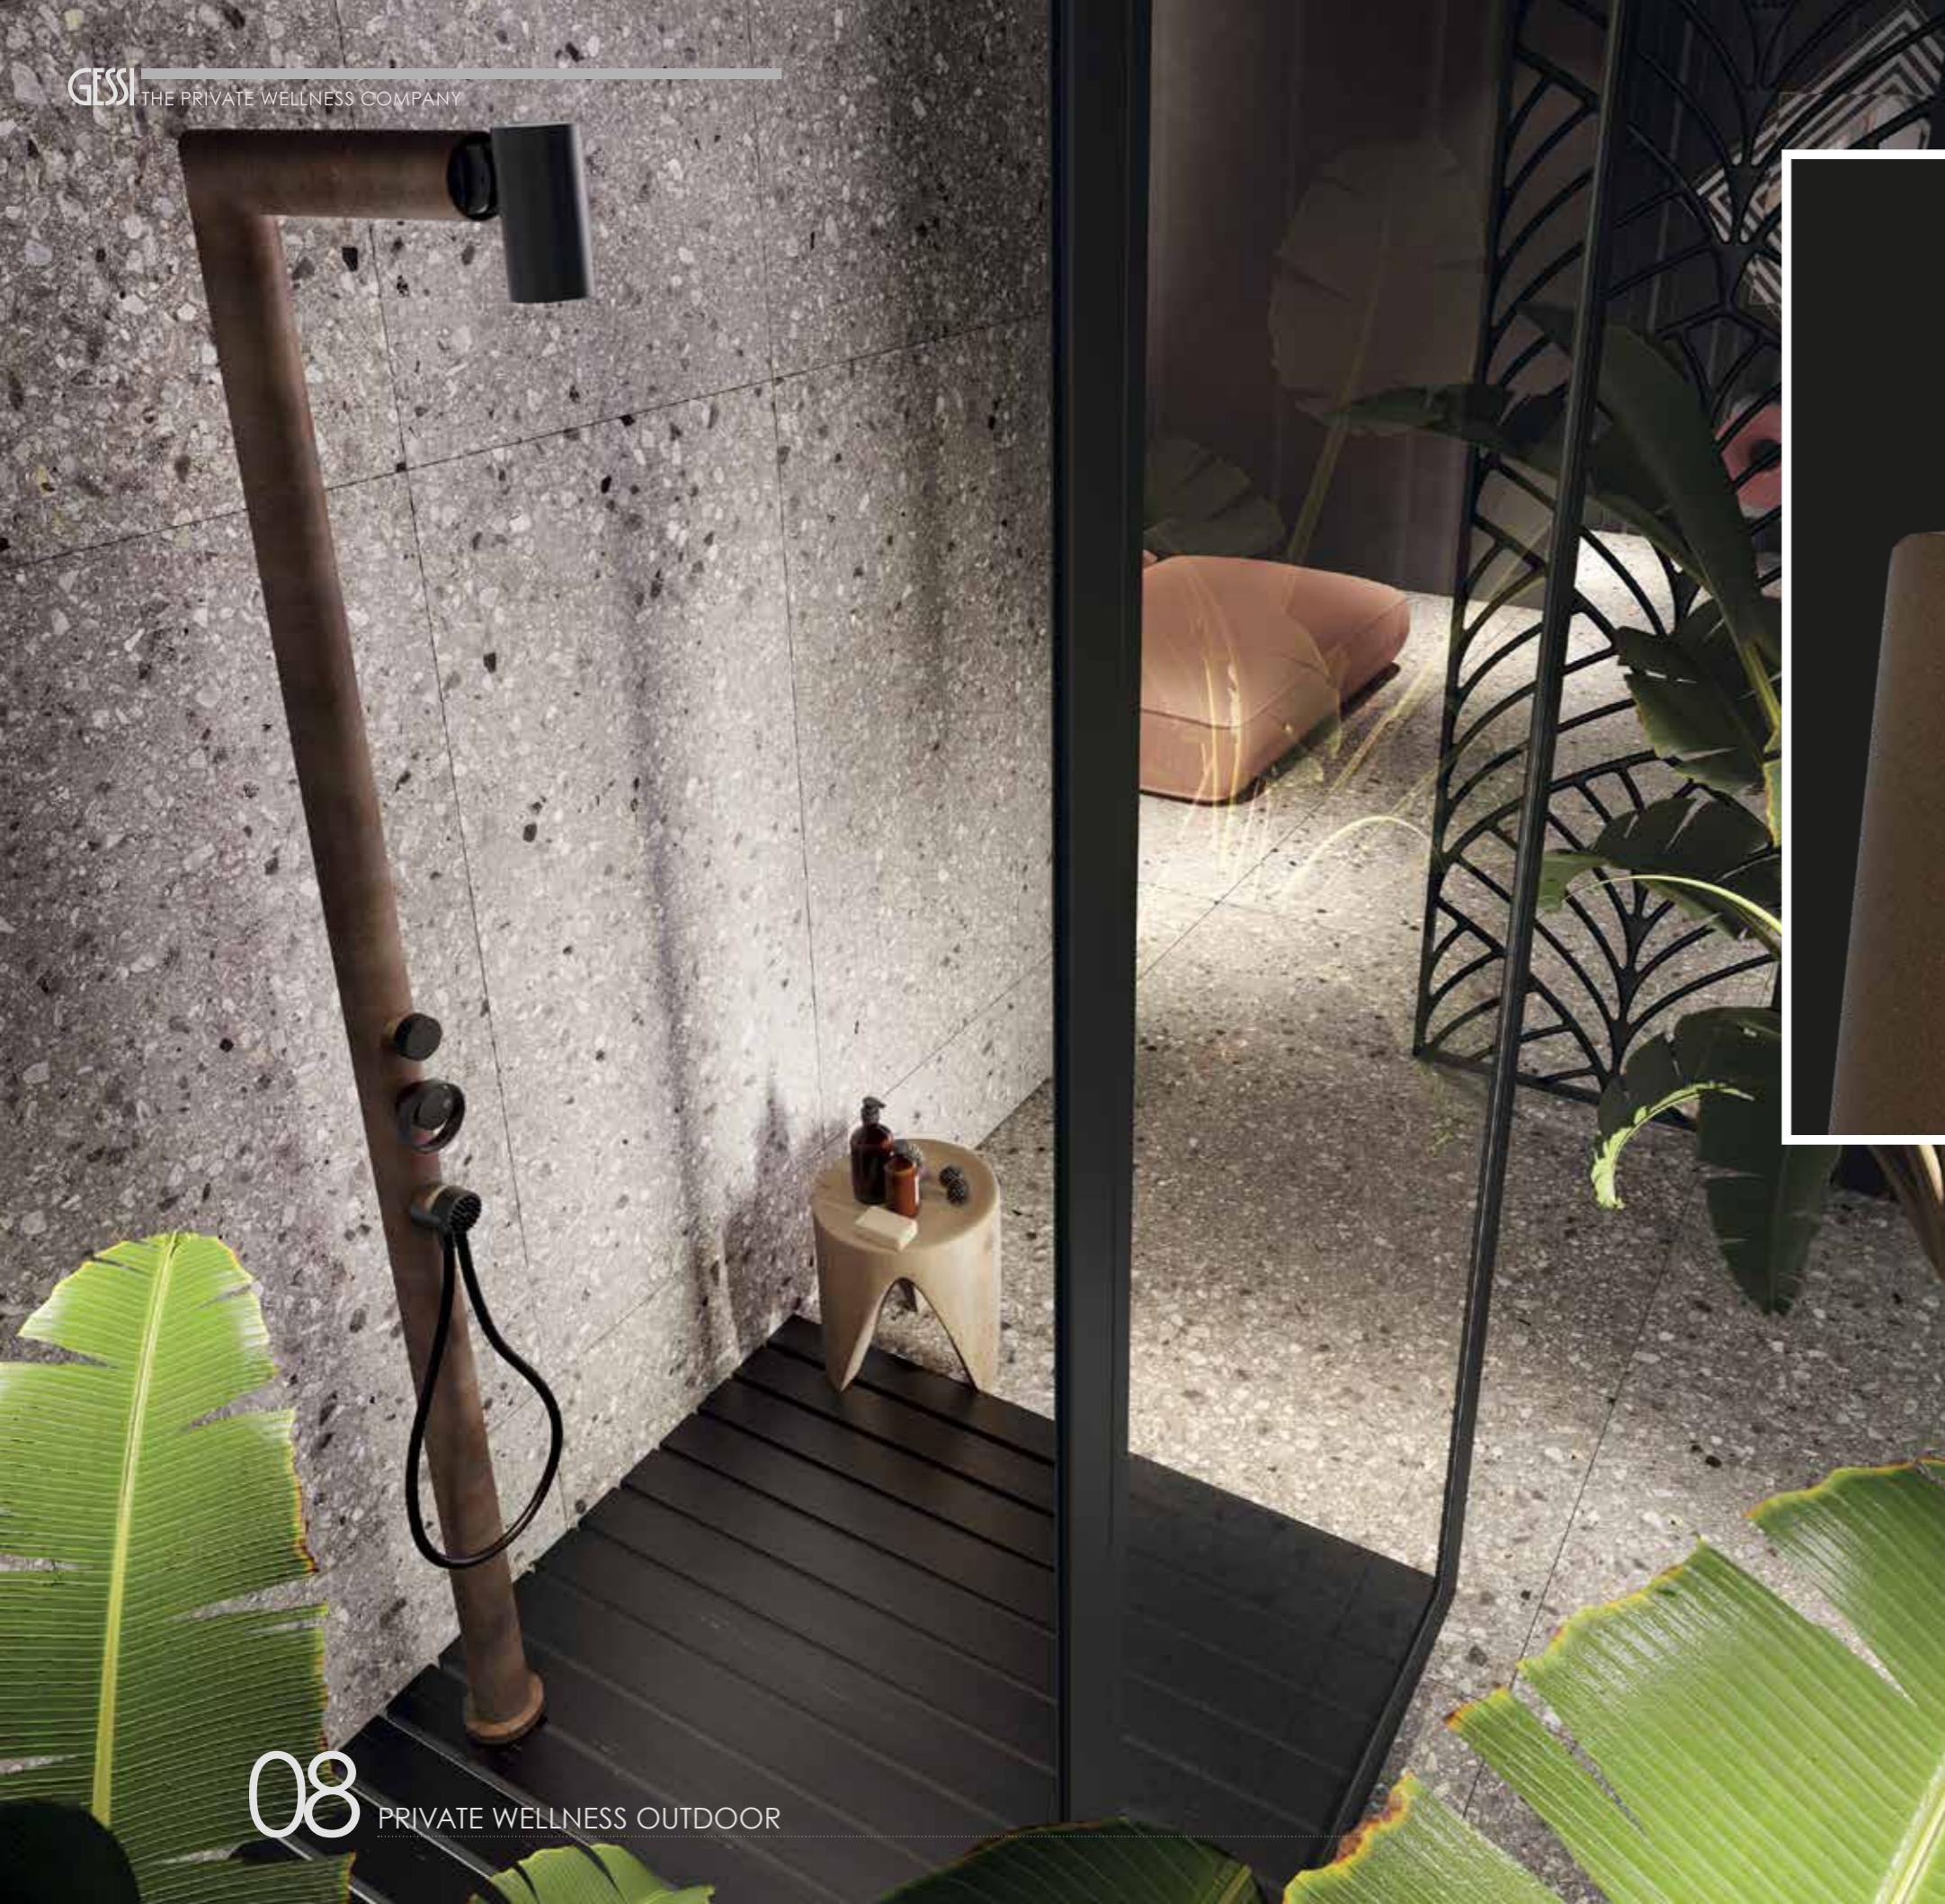

EXTREME PURITY OF THE LINES ENHANCES A DESIGN THAT DOES NOT NEED ARTIFICIAL

LA PUREZZA ESTREMA DELLE LINEE ESALTA UN
DESIGN CHE NON HA BISOGNO DI ARTIFICI

A product that stands out for its captivating and decisive personality, for its iconic and discreet shapes.

Un prodotto che si distingue per la sua personalità accattivante e decisa, per le sue forme iconiche e allo stesso tempo discrete.