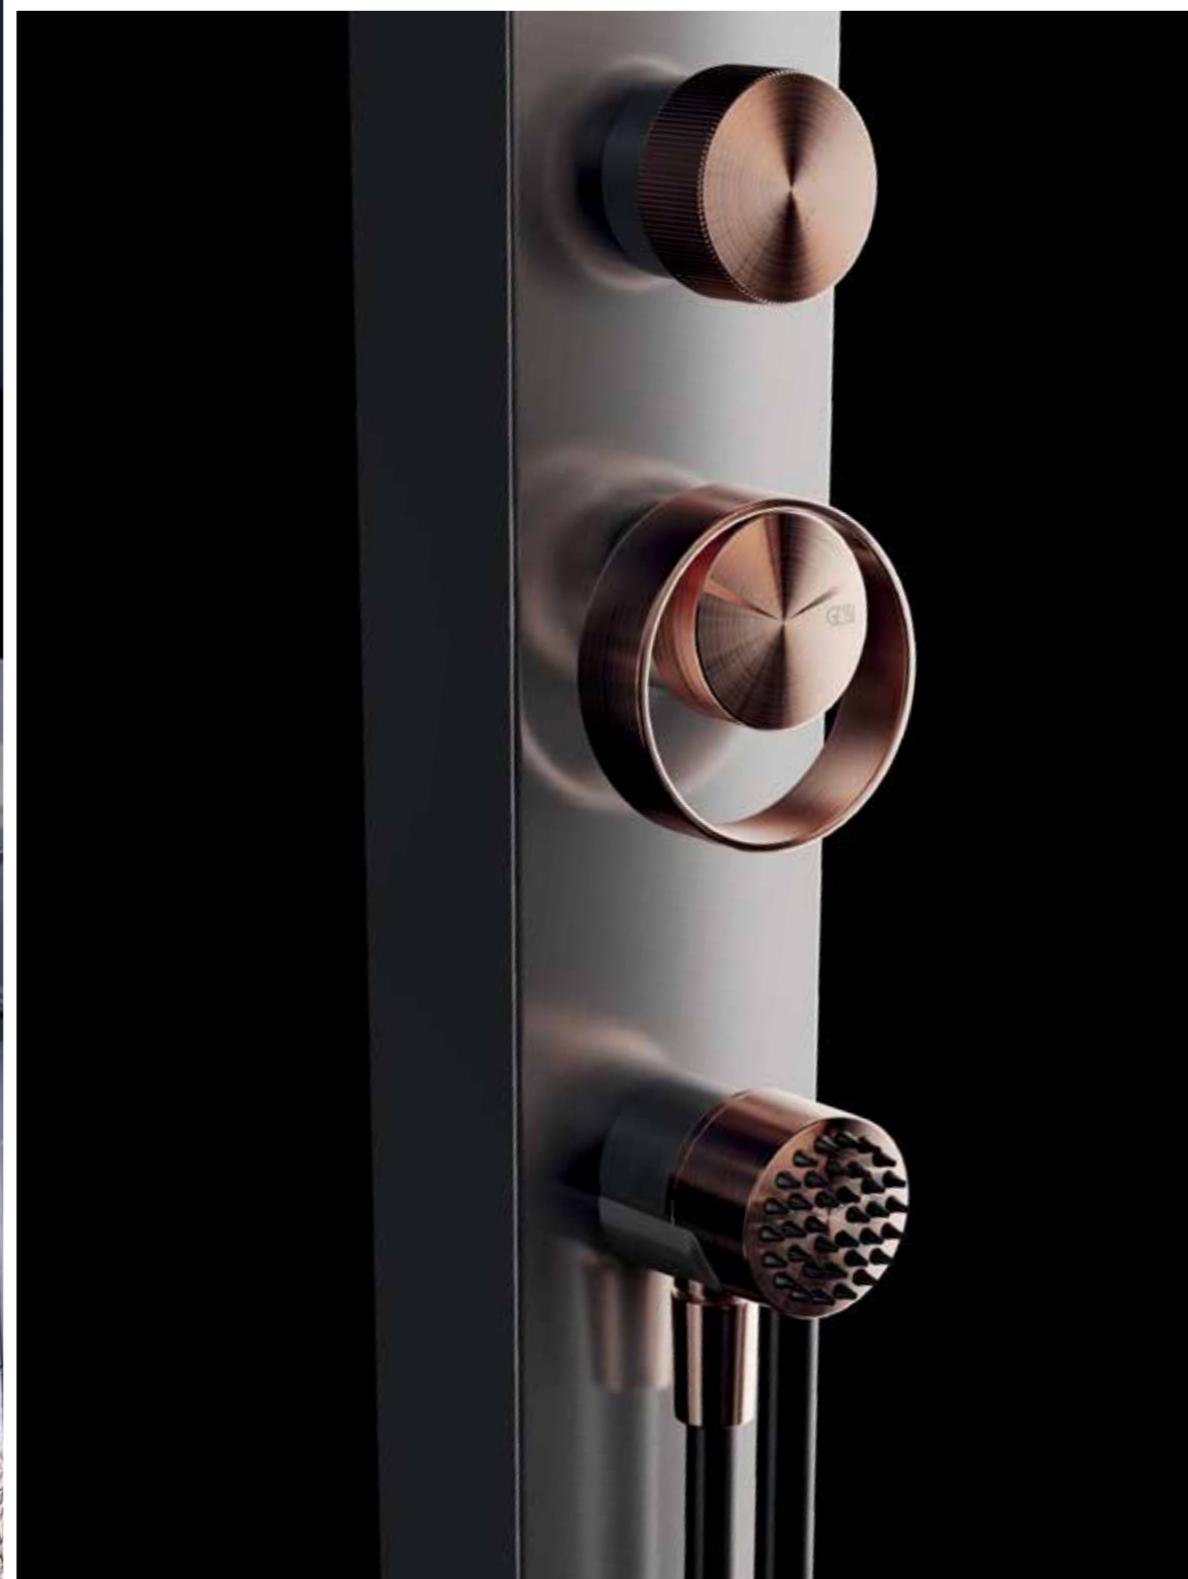

Design is not the only protagonist: technology also plays a leading role, thanks to the different processes that allow you to choose between four jet: from the shower to the multispray, passing through the waterfall and the atomizer. Senses meet together in a real moment of well-being.

Il design non è il solo protagonista: anche la tecnologia gioca un ruolo di primo piano, grazie alle diverse lavorazioni che permettono di scegliere tra quattro varianti di getto: dalla doccia al multispray, passando per la cascata e la nebulizzazione. I sensi si incontrano in un vero momento di benessere.