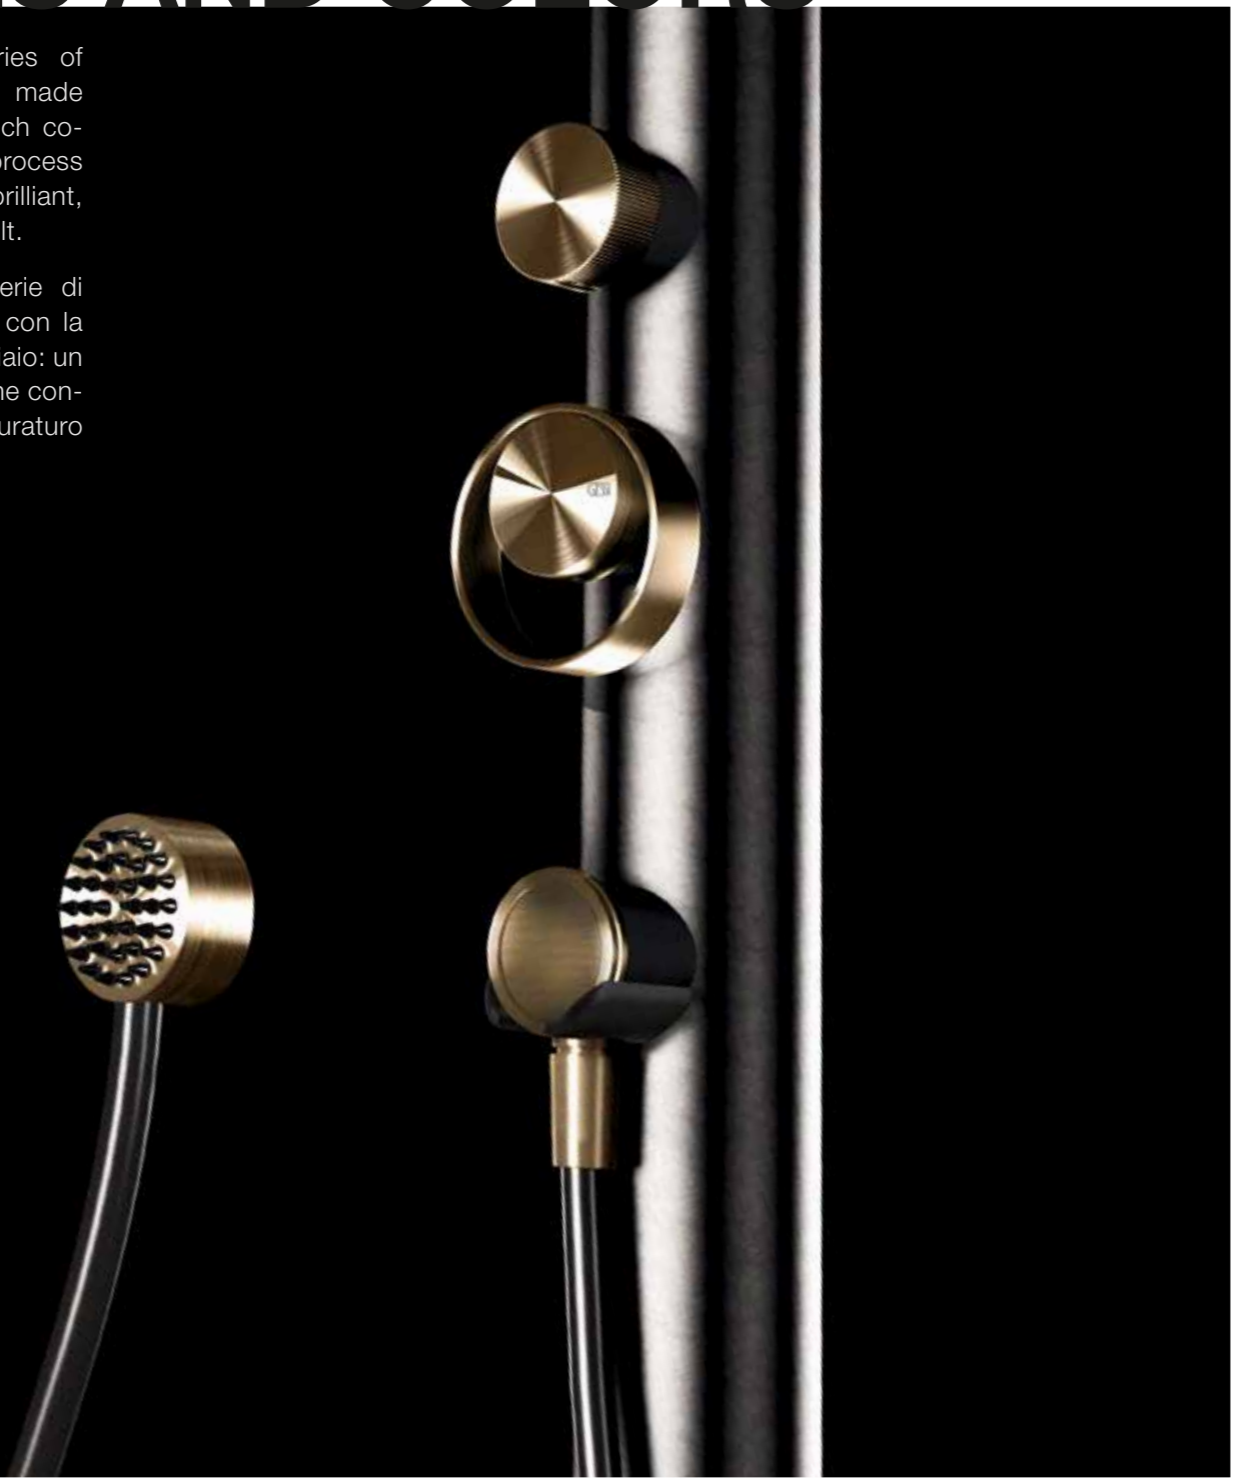

SHAPES AND COLORS

Gessi has designed a series of shower heads and handles made with the PVD technique, which colors the steel: a high-tech process that allows you to obtain a brilliant, long-lasting and flawless result.

Gessi ha progettato una serie di soffioni e maniglie realizzate con la tecnica PVD, che colora l'acciaio: un processo di alta tecnologia che consente un risultato brillante, duraturo e senza imperfezioni.