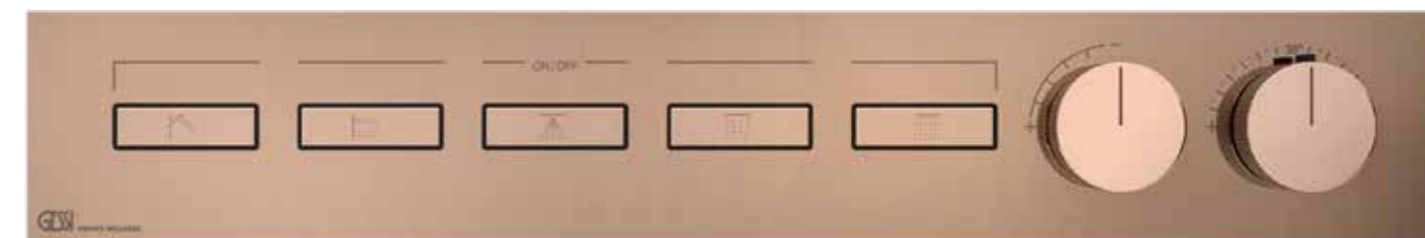

04. 63017_63018

THERMOSTATIC MIXER FOR FIVE SIMULTANEOUS FUNCTIONS, WITH PUSH-BUTTON ON/OFF CONTROLS / MISCELATORE TERMOSTATICO A CINQUE FUNZIONI SIMULTANEE, CON PULSANTI ON-OFF