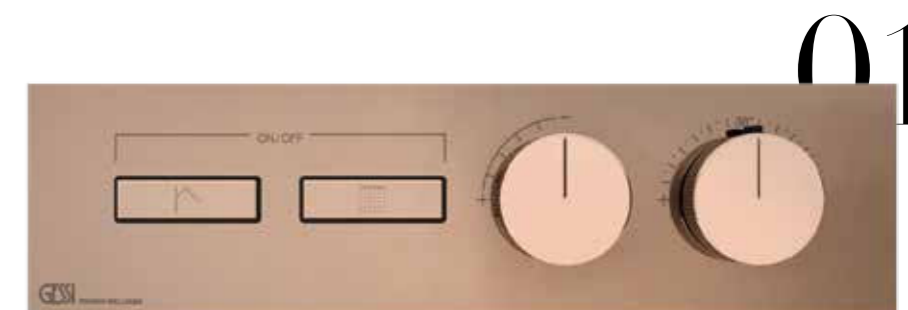

04. 63017_63018

THERMOSTATIC MIXER FOR FIVE SIMULTANEOUS FUNCTIONS, WITH PUSH-BUTTON ON/OFF CONTROLS / MISCELATORE TERMOSTATICO A CINQUE FUNZIONI SIMULTANEE, CON PULSANTI ON-OFF