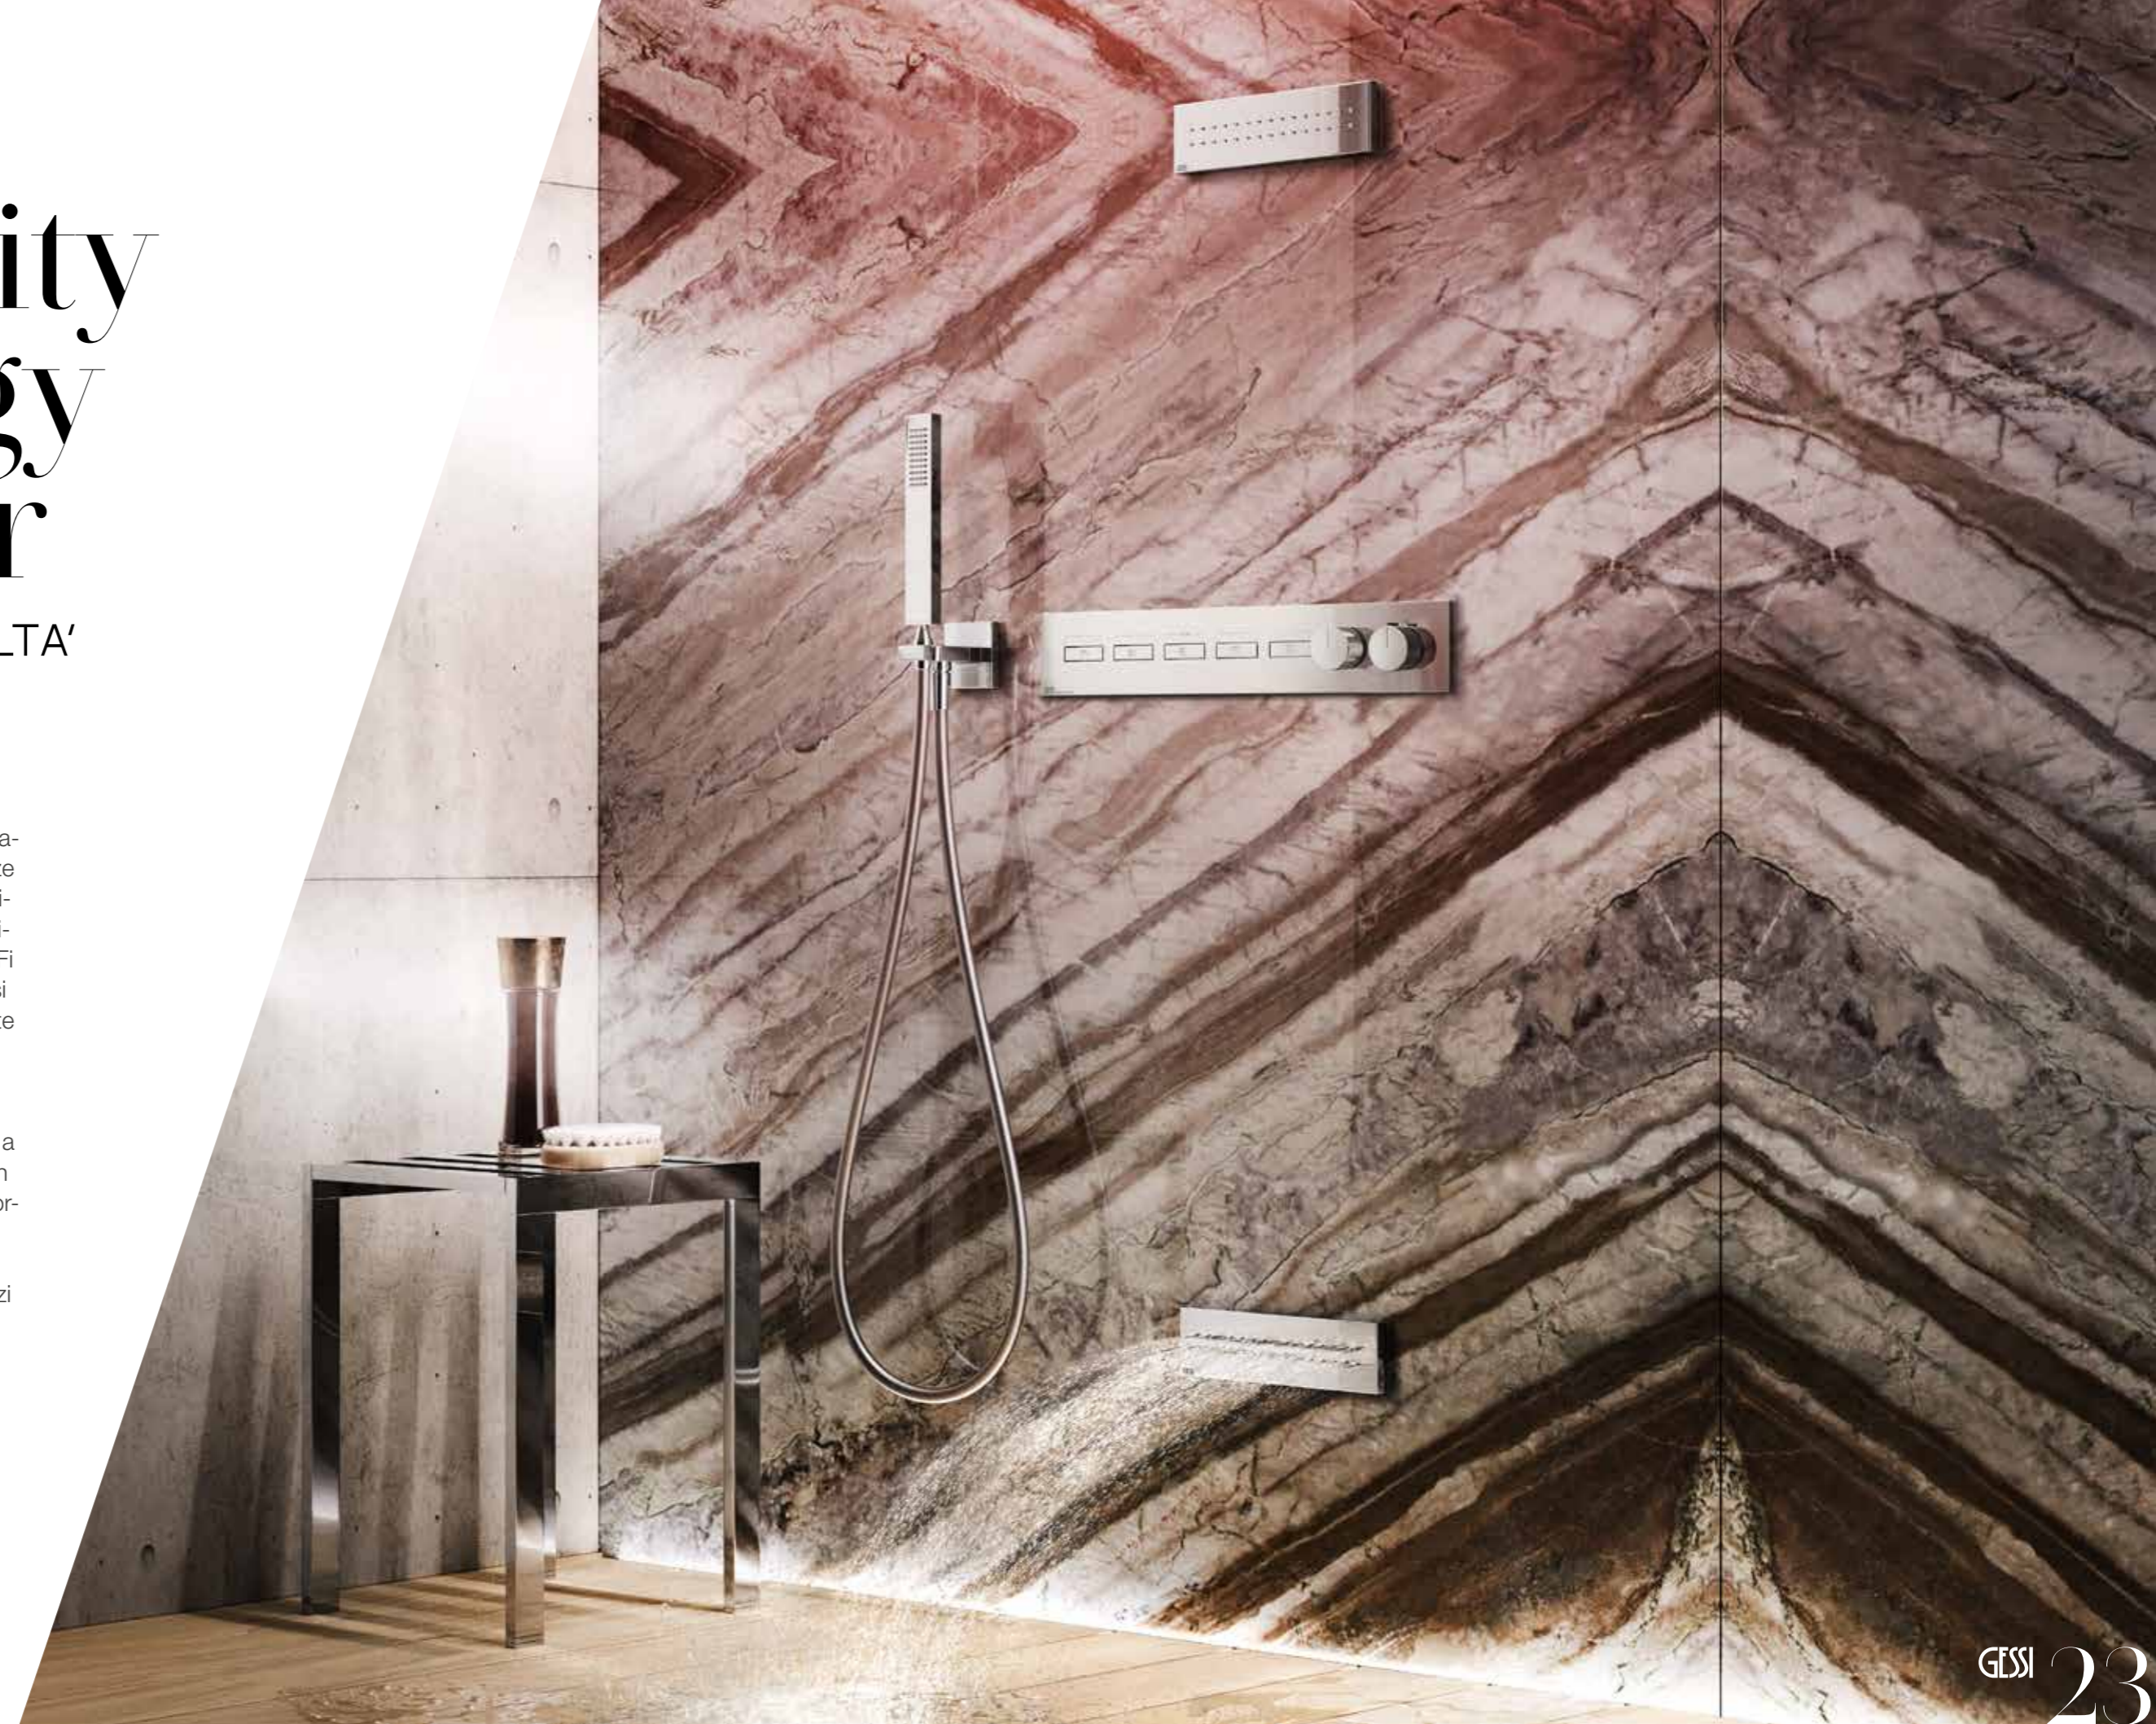

High fidelity technology for water

TECNOLOGIA AD ALTA FEDELTA'
PER L'ACQUA

Gessi has always coupled the advantages of high quality design with technological excellence to emphasize style and wellness in the bathroom. Design is conceived to work on emotion as well as to improve technical performance in using water for wellness. The Hi-Fi range represents the highest attainment in the Gessi aesthetic research for the shower as it aims to elevate it to a haven of well-being.

Per Gessi i vantaggi del design di alta qualità si accompagnano, da sempre, all'eccellenza tecnologica a favore dello stile e del benessere nel bagno; il design serve tanto a emozionare quanto a migliorare le performance tecniche nella erogazione dell'acqua.

La gamma Hi-Fi rappresenta il punto più alto della ricerca di Gessi per l'estetica dell'acqua, che valorizzi la doccia come angolo di benessere.