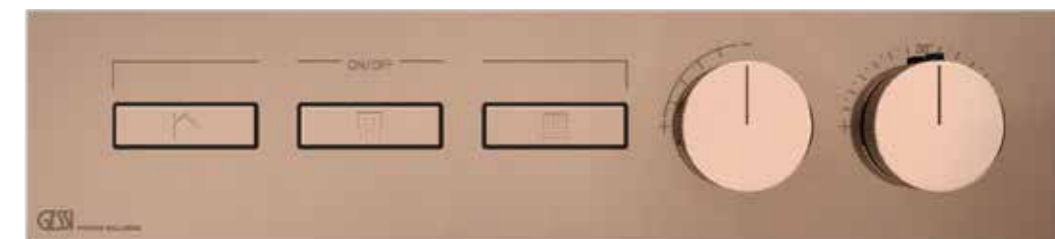

04. 63017_63018

THERMOSTATIC MIXER FOR FIVE SIMULTANEOUS FUNCTIONS, WITH PUSH-BUTTON ON/OFF CONTROLS / MISCELATORE TERMOSTATICO A CINQUE FUNZIONI SIMULTANEE, CON PULSANTI ON-OFF