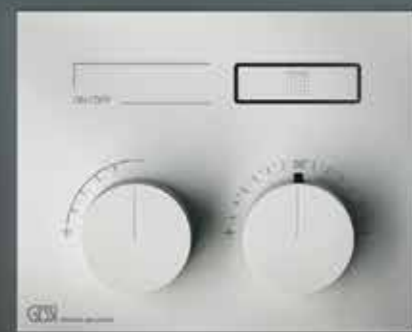

HI-FI COMPACT

Not only does Gessi Hi-Fi embody superior aesthetics but also effective functional supremacy and genuine high fidelity in precision control of water. This instrument can transfer into a private and personal environment all the benefits of this natural element, so that it is felt "in stereo" on the channels of all five senses.

Gessi Hi-Fi non è però solo estetica, ma effettiva superiorità funzionale, genuina alta fedeltà nel controllo di precisione dell'acqua e quindi nel trasferimento - in un ambiente privato e personale - dei benefici di questo elemento naturale, da sentire "in stereo" sui canali di tutti e 5 i sensi.