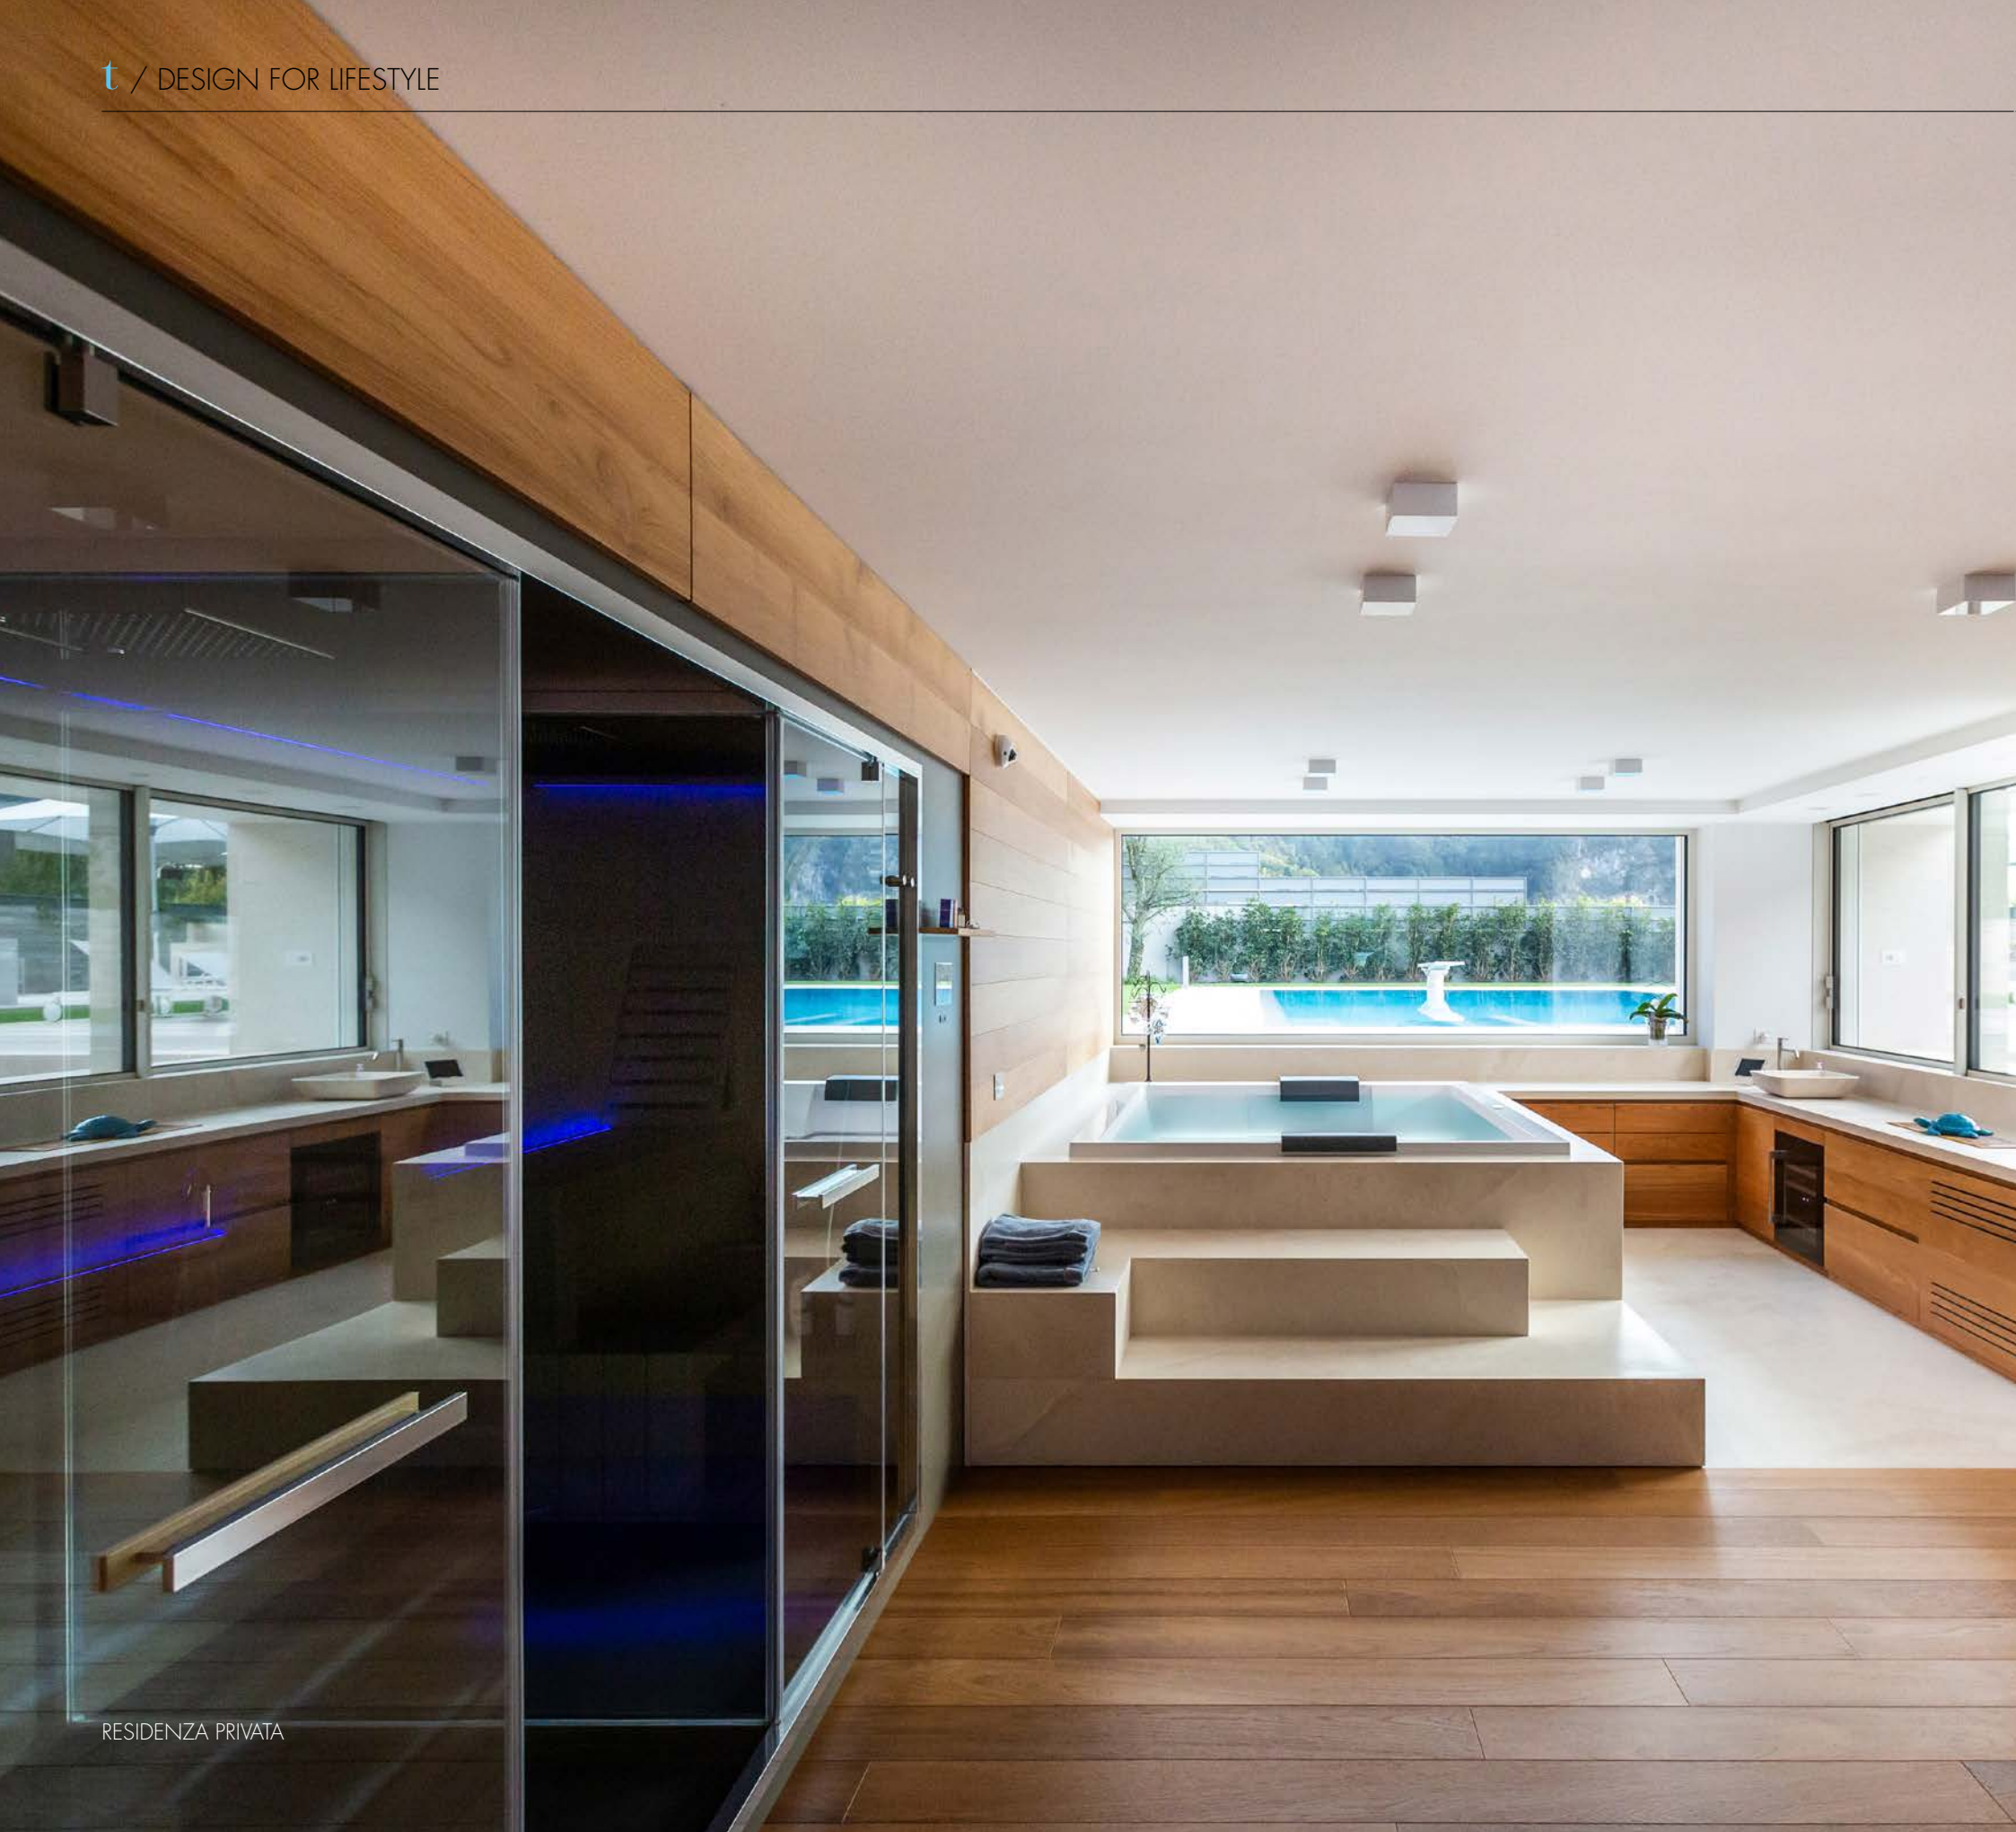

BAGLIO MINAUDO, TRAPANI

RESIDENZA PRIVATA