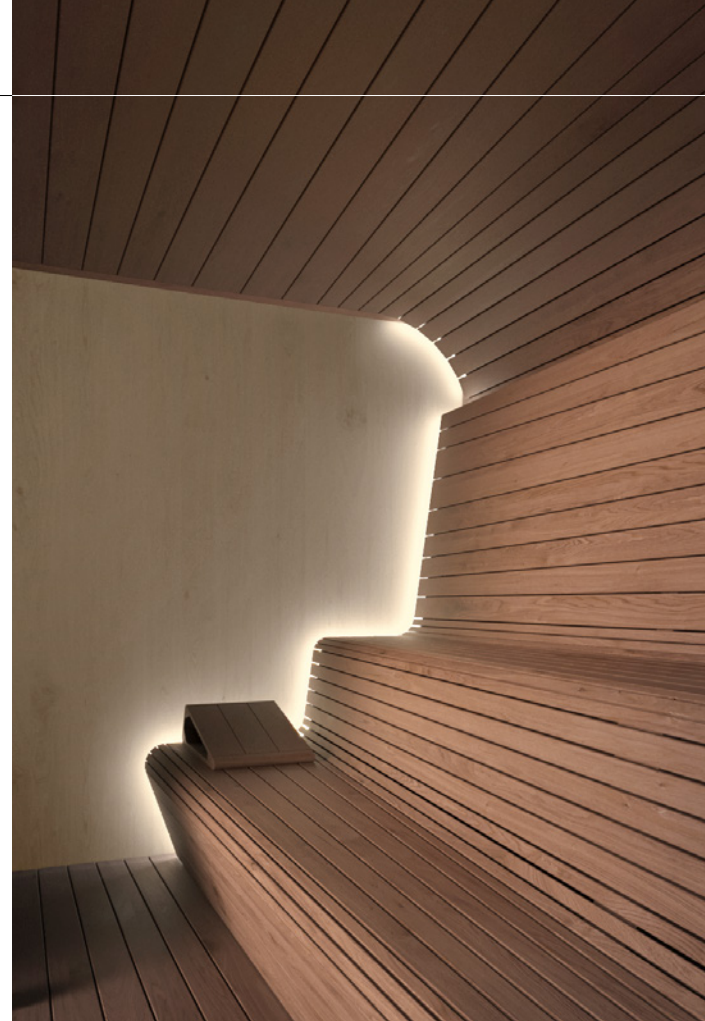

The warmth that brings well-being.

Mirage was created to offer a complete solution that includes the benefits of saunas, Turkish baths and showers inside a single cabin.

It is an integrated wellness area that can easily find space inside hotels or private homes, guaranteeing the highest technical standards and elegance.

Mirage encapsulates Italian design taste and Finnish sauna traditions together, meeting the needs of the most demanding customers.

MIRAGE SAUNA + HAMMAM
L. 350 X P. 210 X H. 230 cm

I GIOCHI DI LUCE ESALTANO IL DESIGN DELLA STRUTTURA. LA STUFA DELLA SAUNA È NASCOSTA DIETRO ALLA PANCA ALTA, PER LASCIARE UNO SPAZIO DI MOVIMENTO MAGGIORE.

The play of light enhances the structure's design. The sauna stove is hidden behind the high bench, leaving more space to move around.

MIRAGE

MIRAGE SAUNA + HAMMAM
L. 350 X P. 210 X H. 230 cm

PRODUCTS OVERVIEW