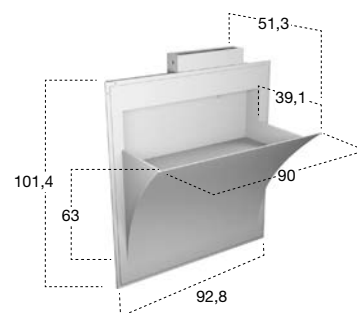

<i>h</i>	<i>p</i>	<i>l</i>	<i>art.</i>	<i>art.</i>
101,4	51,3	92,8	STRAPPOXL	STRAPPOXLL Con illuminazione a led | With led lighting

Lavabo da incasso a parete in Moodlight, con o senza illuminazione a led (4000 K), completo di rubinetteria, piletta ispezionabile, sifone, tubo flessibile e, nella versione a led, incluso di trasformatore.

Encased Moodlight sink with or without led lighting (4000 K), complete with tap, inspectable drain, trap, flexible hose and transformer for led version.