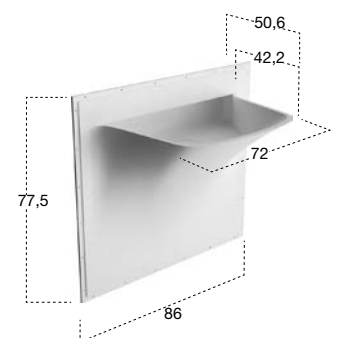

<i>h</i>	<i>p</i>	<i>l</i>	<i>art.</i>	<i>art.</i>
77,5	50,6	86	SOFFIO	SOFFIOL Con illuminazione a led | <i>With led lighting</i>

Lavabo da incasso a parete in Moodlight, con o senza illuminazione a led (4000 K), completo di piletta ispezionabile, sifone, tubo flessibile e, nella versione a led, incluso di trasformatore.

Encased Moodlight sink with or without led lighting (4000 K), complete with inspectable drain, trap, flexible hose and transformer for led version.