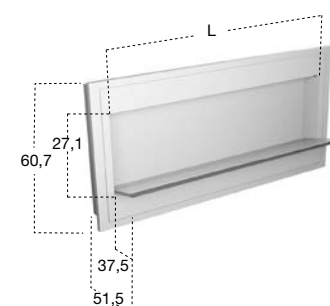

<i>h</i>	<i>p</i>	<i>l</i>	<i>art.</i>	<i>art.</i>
60,7	51,5	?	BATTIGIA	BATTIGIAL Con illuminazione a led | <i>With led lighting</i>

Lavabo da incasso a parete in Moodlight, con o senza illuminazione a led (4000 K), completo di rubinetteria piletta ispezionabile, sifone, tubo flessibile e, nella versione a led, incluso di trasformatore. Disponibile con lastra in vetro extrachiaro o vetro acidato.

(L 90, 108, 126, 144, 180 cm)

Encased Moodlight sink with or without led lighting (4000 K), complete with tap, inspectable drain, siphon, flexible hose and transformer for led version. Available with extra-clear or acid glass surface.

(L 90, 108, 126, 144, 180 cm)

<i>h</i>	<i>p</i>	<i>l</i>	<i>art.</i>	<i>art.</i>
60,7	51,5	?	BATTIGIAM	BATTIGIAML Con illuminazione a led | <i>With led lighting</i>

Lavabo da incasso a parete in Moodlight, con o senza illuminazione a led (4000 K), completo di rubinetteria piletta ispezionabile, sifone, tubo flessibile e, nella versione a led, incluso di trasformatore. Disponibile con lastra in marmo Carrara.

(L 90, 108, 126, 144, 180 cm)

Encased Moodlight sink with or without led lighting (4000 K), complete with tap, inspectable drain, siphon, flexible hose, and transformer for led version. Available with Carrara marble surface.

(L 90, 108, 126, 144, 180 cm)

Art. BATTIGIA - BATTIGIAL

Art. BATTIGIAM - BATTIGIAML