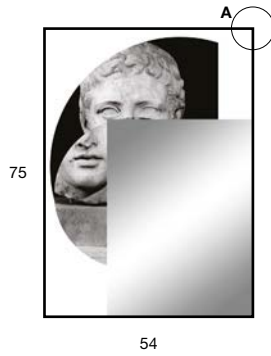

<i>h</i>	<i>l</i>	<i>art.</i>
75	54	COLLAGE354W