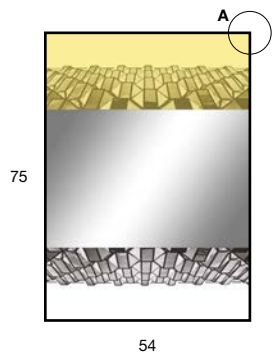

COLLAGE212 - H 75 cm L 54 cm

COLLAGE_LED

2020

design_Luca Galofaro

2 STRATI / 2 LAYERS

Specchio a 2 strati, di cui uno stampato e uno argentato, con illuminazione a led luce bianca, completo di cornice in alluminio finitura bronzo.

Mirror with 2 layers, one printed and one is mirrored with white led lighting complete with frame in aluminum bronze finish.

<i>h</i>	<i>l</i>	<i>art.</i>
75	54	COLLAGE353W

<i>h</i>	<i>l</i>	<i>art.</i>
75	54	COLLAGE354W

<i>h</i>	<i>l</i>	<i>art.</i>
75	54	COLLAGE350W

<i>h</i>	<i>l</i>	<i>art.</i>
75	54	COLLAGE357W