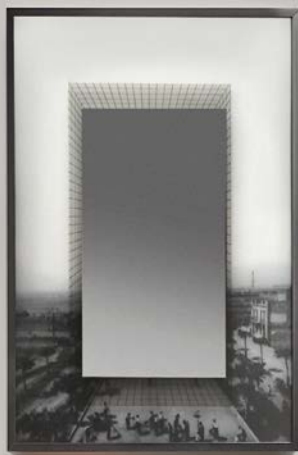

collage

COLLAGE

2019

design_Luca Galofaro

COLLAGE350 - H 75 cm L 54 cm

COLLAGE354 - H 75 cm L 54 cm

COLLAGE353 - H 75 cm L 54 cm

COLLAGE365 - H 75 cm L 54 cm

COLLAGE368 - H 75 cm L 54 cm

COLLAGE357 - H 75 cm L 54 cm

COLLAGE358 - H 50 cm L 72 cm

COLLAGE363 - H 90 cm L 90 cm

COLLAGE318 - H 75 cm L 54 cm

COLLAGE314A - H 75 cm L 54 cm

COLLAGE314C - H 75 cm L 54 cm

COLLAGE309 - H 75 cm L 54 cm

COLLAGE212 - H 75 cm L 54 cm

COLLAGE_LED

2020

design_Luca Galofaro

2 STRATI / 2 LAYERS

Specchio a 2 strati, di cui uno stampato e uno argentato, con illuminazione a led luce bianca, completo di cornice in alluminio finitura bronzo.