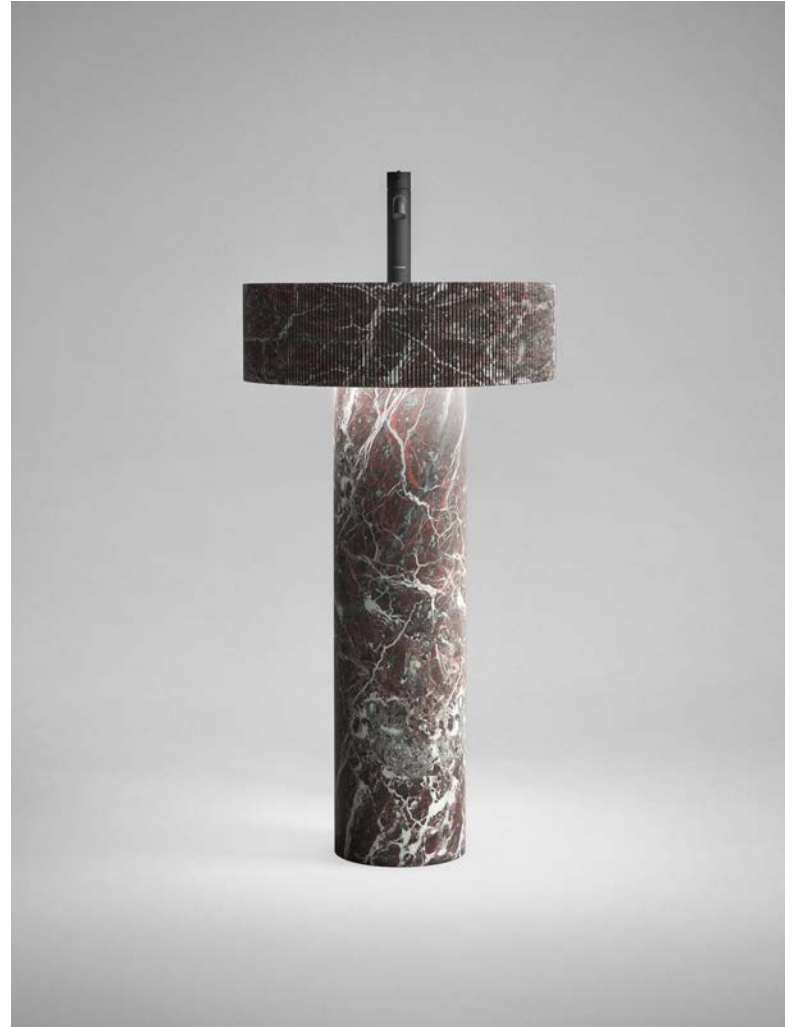

# FILORIGO

2023

design\_Paolo Ulian

LAVABI FREESTANDING  
FREESTANDING SINKS

LAVABI FREESTANDING  
FREESTANDING SINKS

GRIGIO LAVICO

ROSSO LEVANTO

VERDE ALPI