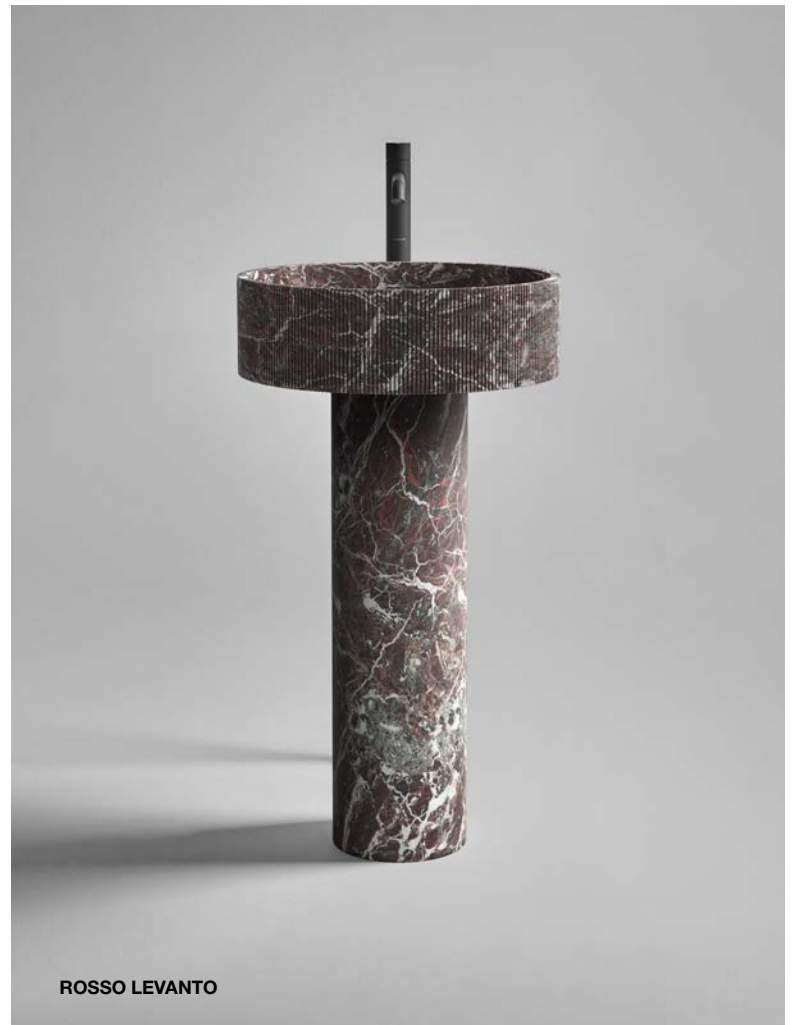

# FILORIGO

2023

design\_Paolo Ulian

LAVABI FREESTANDING  
FREESTANDING SINKS

LAVABI FREESTANDING  
FREESTANDING SINKS

GRIGIO LAVICO

ROSSO LEVANTO

VERDE ALPI