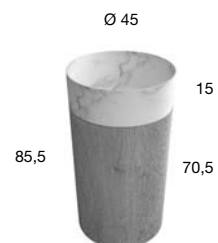

LAVABI FREESTANDING
FREESTANDING SINKS