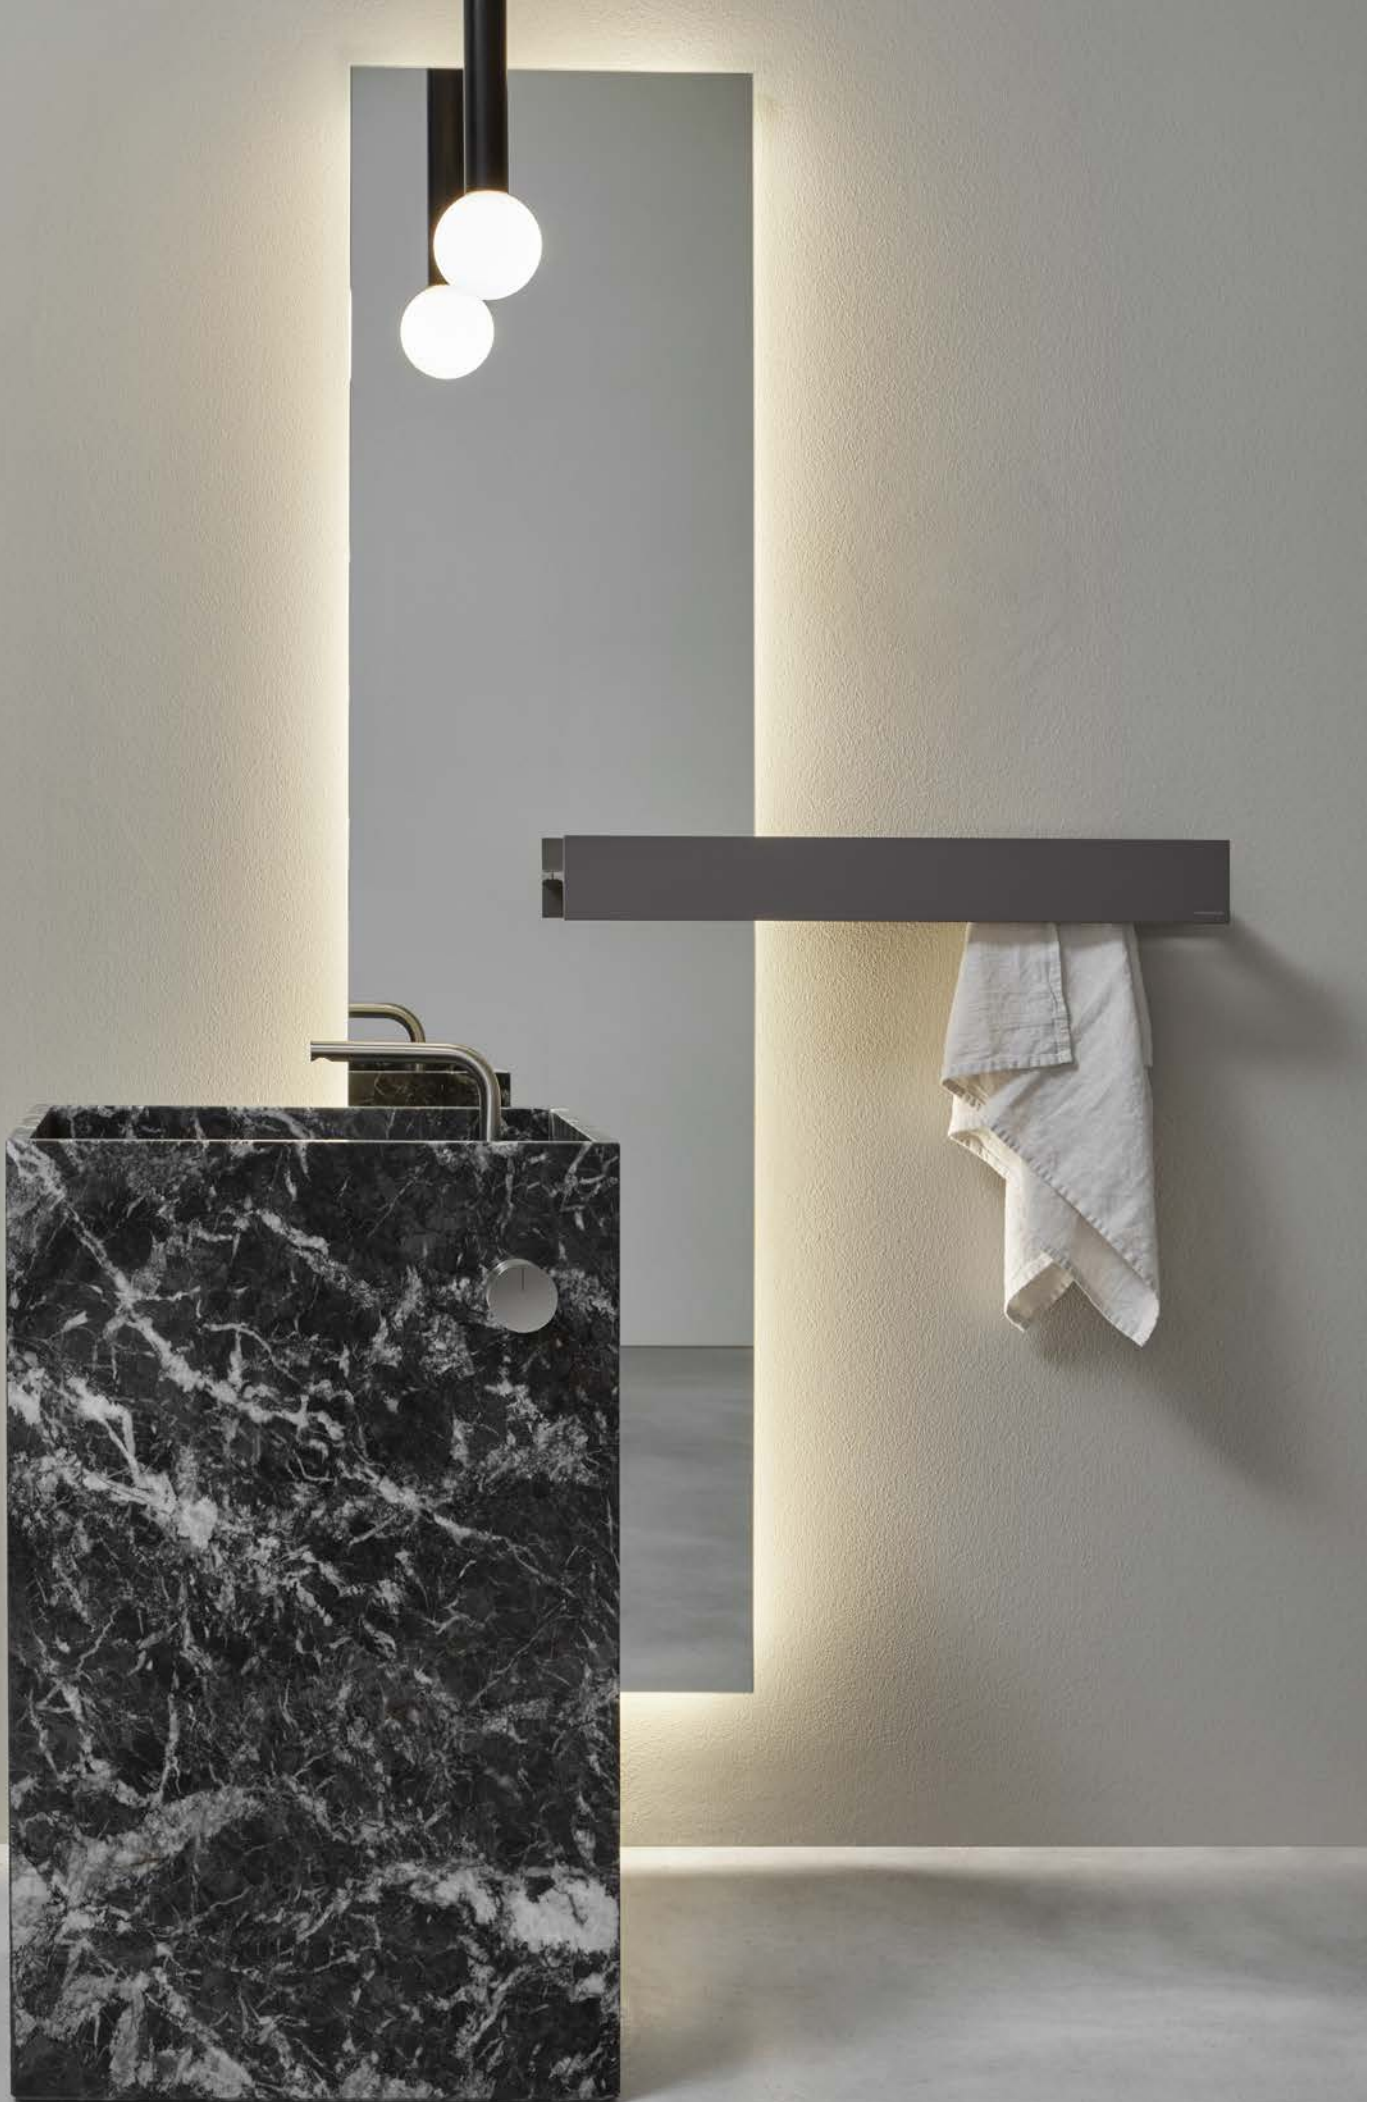

*Freestanding stone sink with filling and drainage from the floor, complete with hydro-progressive tap with a waterfall jet, free flow waste and flexible hose.  
Sink weight approx. 250Kg.*

# MySTREET\_floor

2023

design\_AL Studio

LAVABI FREESTANDING  
FREESTANDING SINKS

LAVABI FREESTANDING  
FREESTANDING SINKS

Monoblocco con scarico a parete (A) o freestanding con scarico a pavimento (B) in marmo, piletta a scarico libero e sifone.