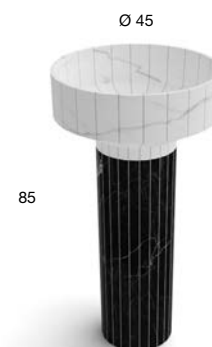

<i>h</i>	$\emptyset$	<i>art.</i>
85	45	024 Marmo Carrara | Nero Marquinia

Lavabo da terra composto da colonna in Marmo Nero Marquinia e bacino in Marmo Carrara, con scarico a pavimento, completo di piletta con scarico libero, sifone e tubo flessibile. Peso lavabo: 49 Kg ca.

Freestanding sink in Nero Marquinia marble with floor drainage, siphon and flexible tube. Sink weight: 49 Kg approx.