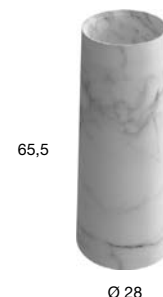

<i>h</i>	<i>Ø</i>	<i>art.</i>
65,5	28	ALBUME30

Colonna da terra in Flumood impiallacciato in legno come da nostro campionario, con scarico a pavimento, sifone e tubo flessibile.

Floor-standing base in Flumood with wood veneer as per our samples, with floor drain, siphon and flexible hose.