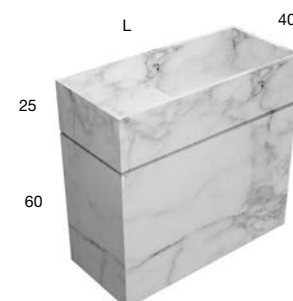

Lavabo con basamento e scarico a parete (A) o freestanding con scarico a pavimento (B) in marmo con piletta a scarico libero e sifone.

Sink with base and wall drain (A) or freestanding with floor drain (B) in marble, drain with free flow plug and siphon.