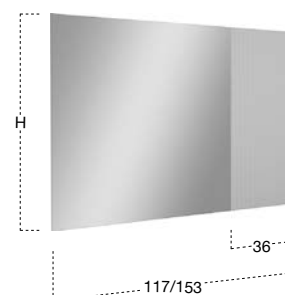

Versione Dx | Right Version

<i>l</i>	<i>h</i>	<i>art.</i>
da | from 162 a | to 225	75	DISTINTO275W
	90	DISTINTO290W

Specchio spess. 4 mm a filo lucido con inserto in vetro cannettato, illuminazione a led luce bianca completo di telaio.

Polished edge mirror 4 mm thick with ribbed glass insert, white led lighting complete with back frame.