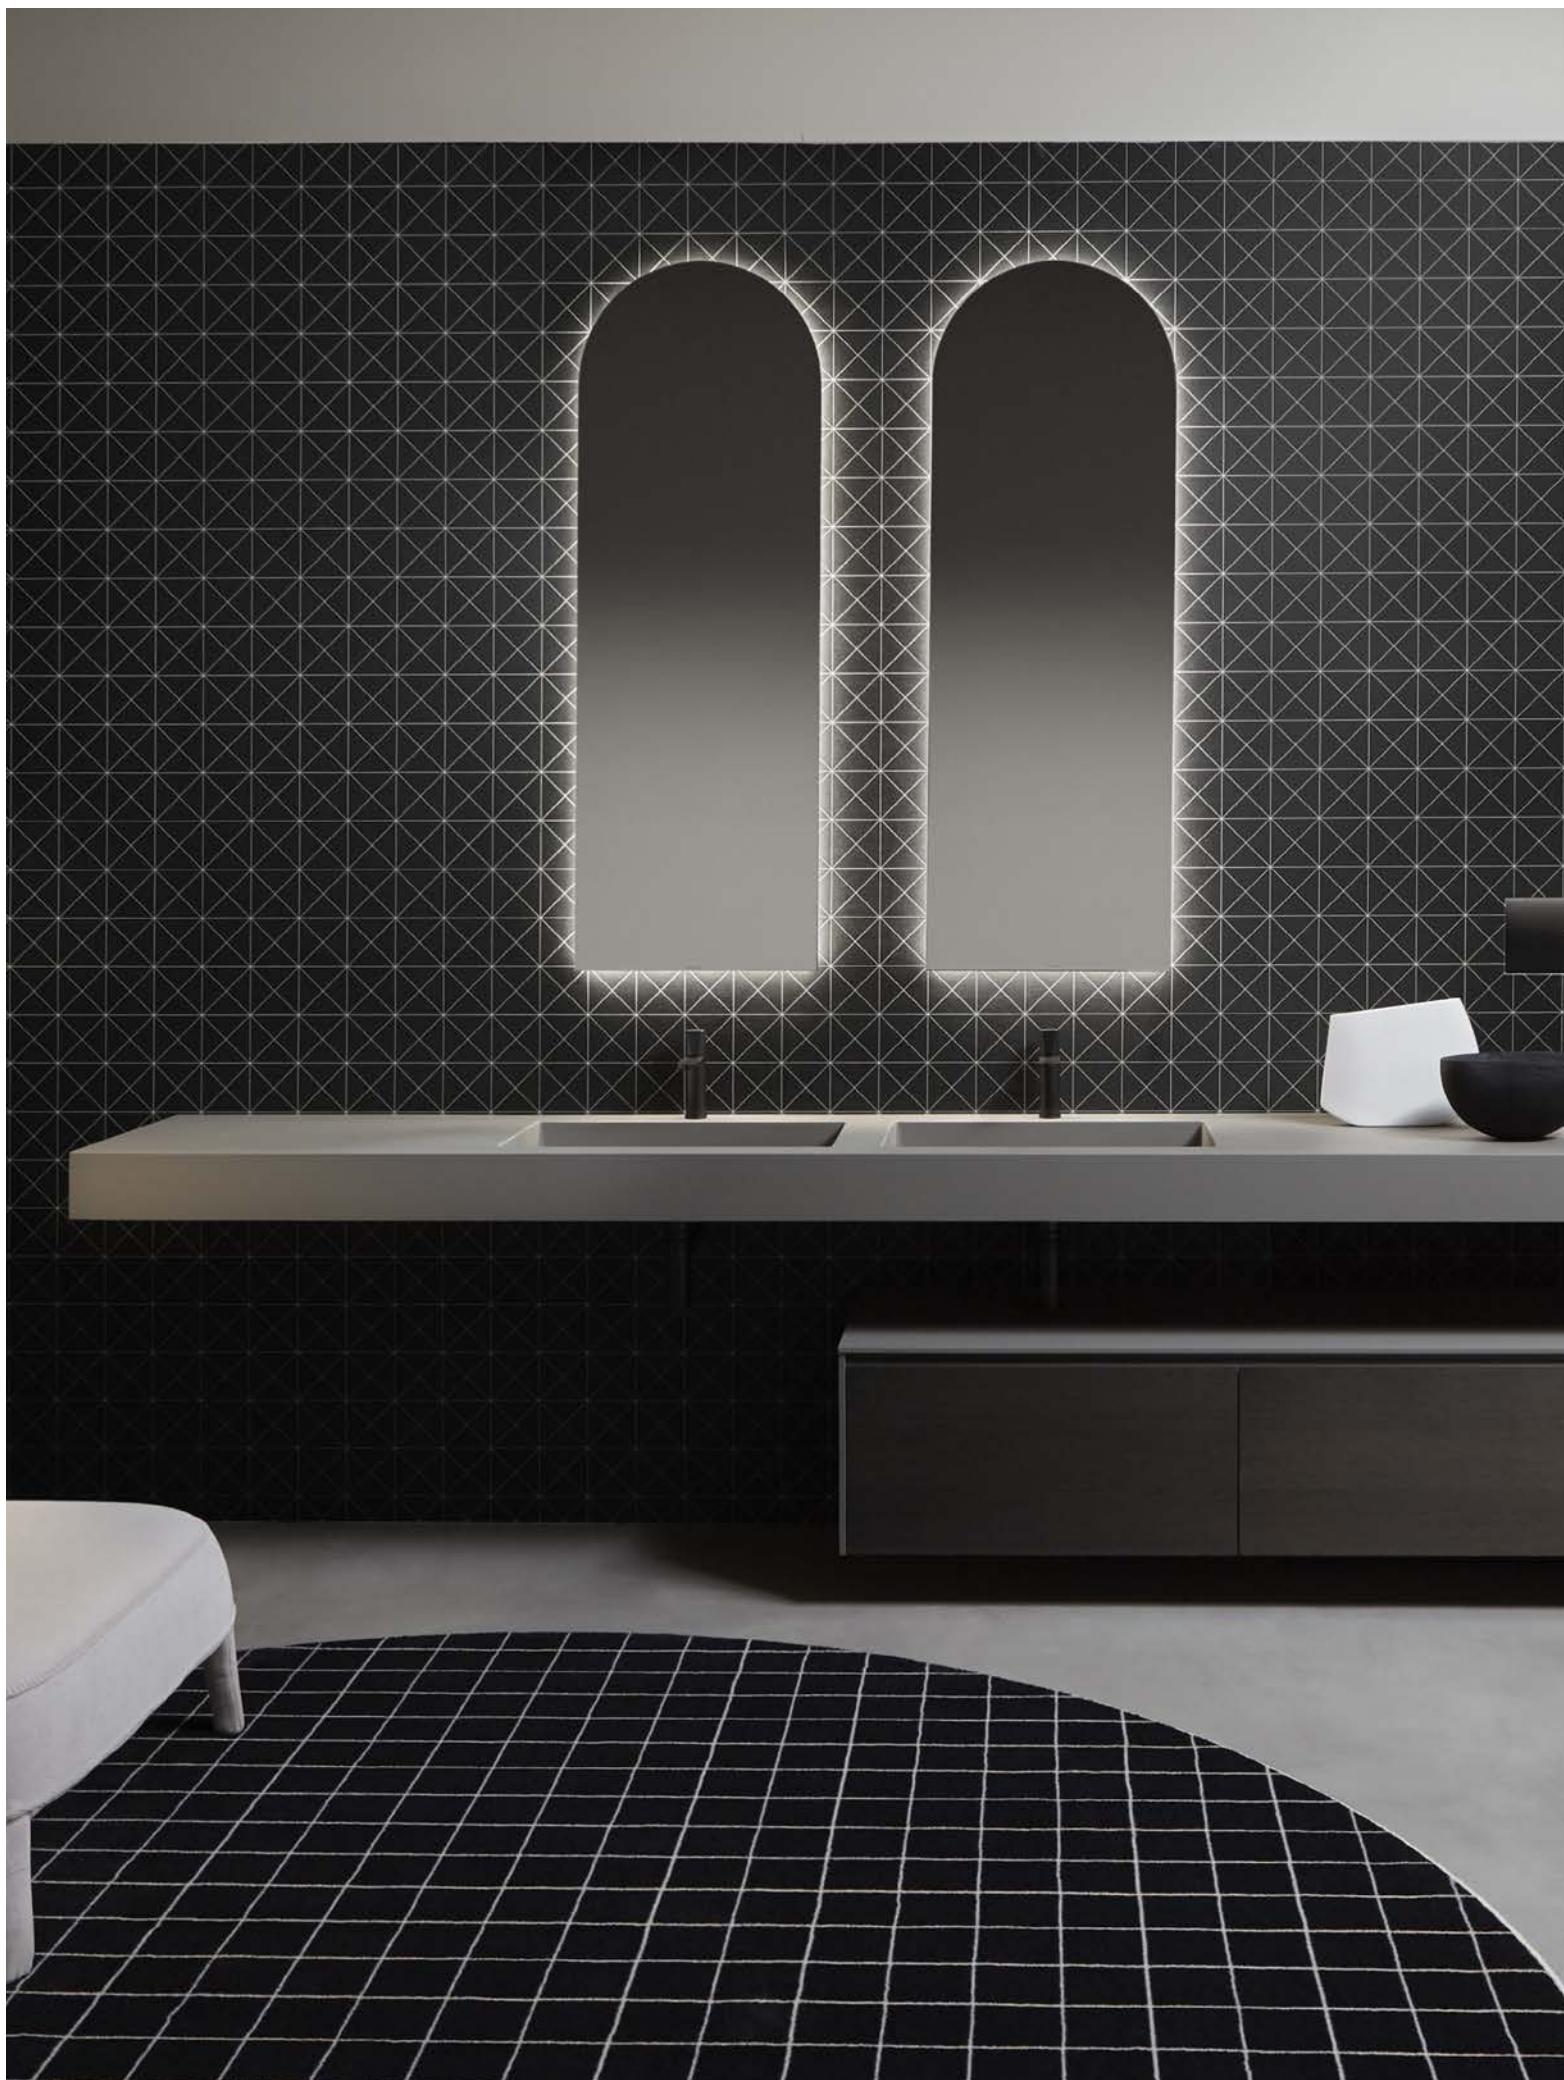

*Polished edge mirror 4mm thick with back lacquered black insert, white led lighting complete with black frame.*

74,3

74,3

**USB**  
2019

design\_AL Studio

USB20108W

SPECCHI E ILLUMINAZIONE  
MIRRORS AND LIGHTING