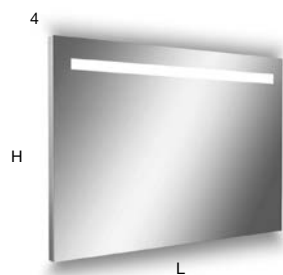

<i>p</i>	<i>l</i>	<i>h</i>	<i>art.</i>
4	da | from 72 a | to 216	50	SPIO650W
		75	SPIO675W

Specchio spess. 5 mm a filo lucido con illuminazione a led luce bianca, completo di telaio in acciaio lucido AISI 304.

Polished edge mirror 5 mm thick with white led lighting, complete with polished steel frame AISI 304.