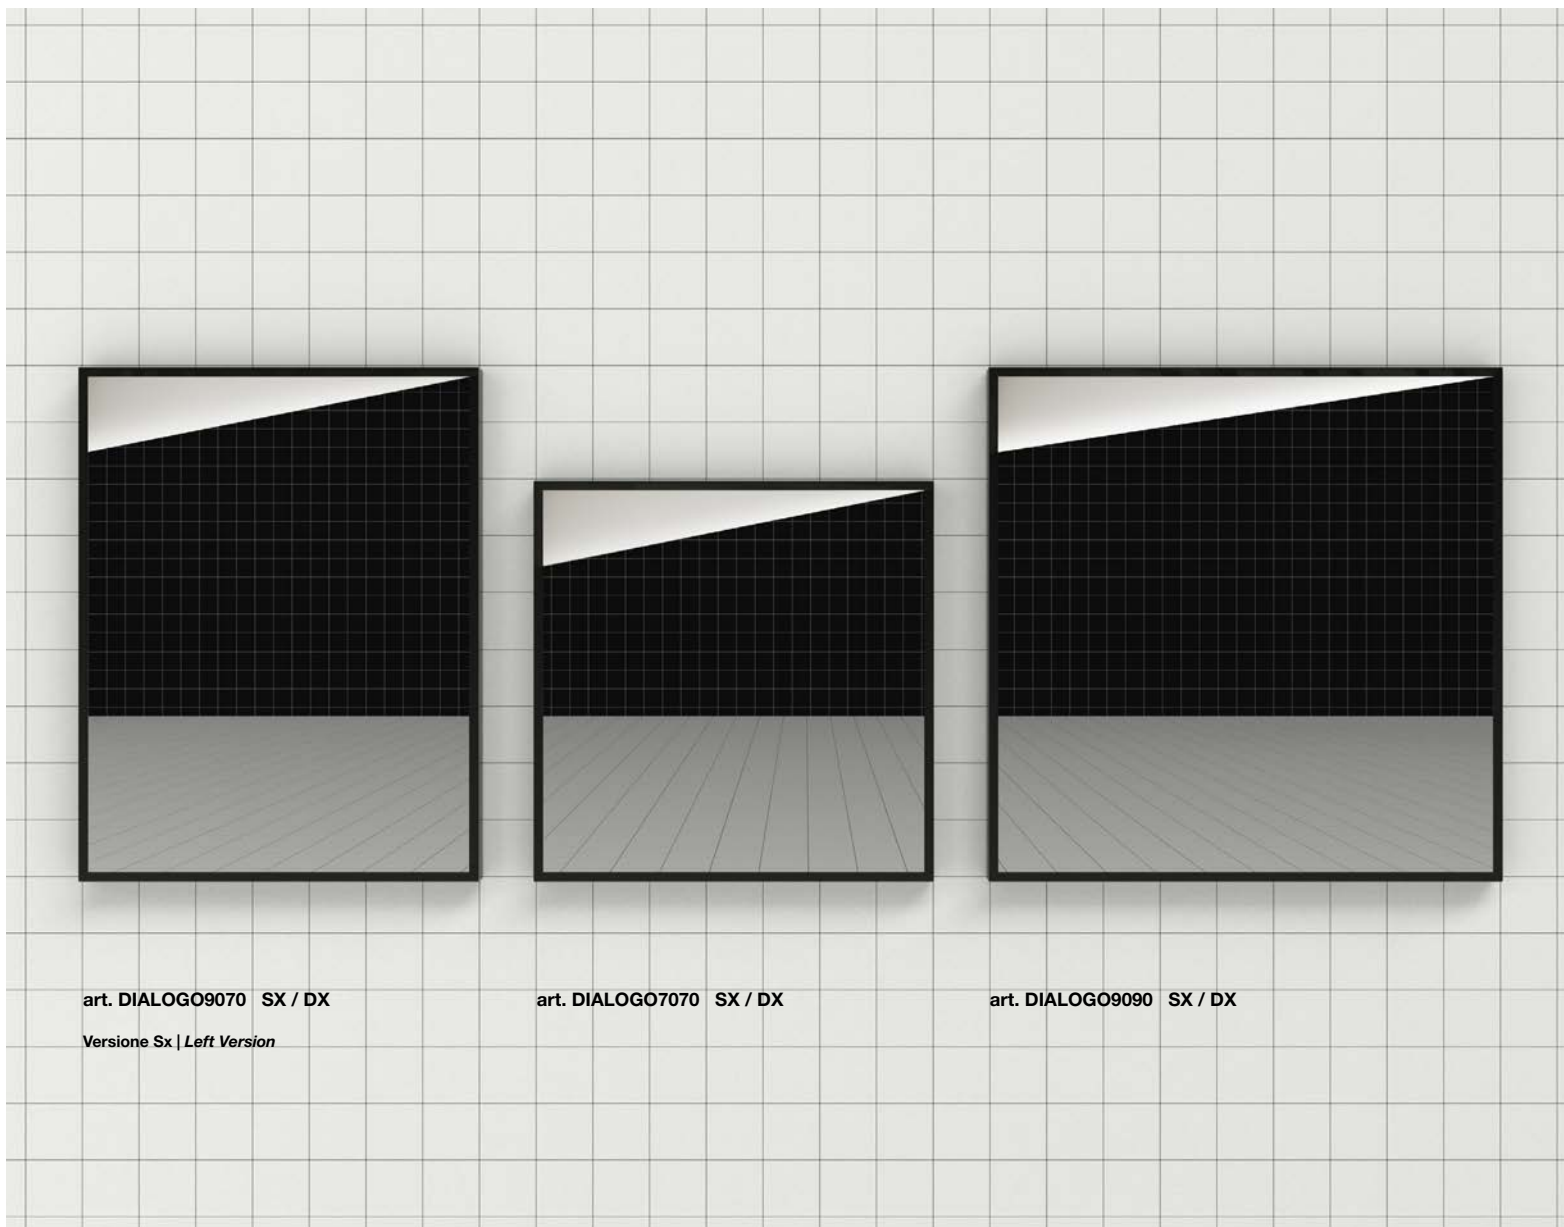

# DIALOGO

2023

design\_Gumdesign

art. DIALOGO9090

art. DIALOGO9070 SX / DX

Versione Sx | Left Version

art. DIALOGO7070 SX / DX

art. DIALOGO9090 SX / DX