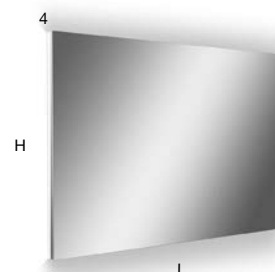

*Polished edge mirror 5 mm thick with white led lighting, complete with polished steel frame AISI 304.*