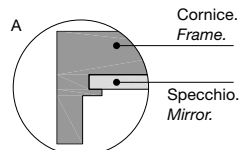

BESPOKE

2016

design_Carlo Colombo

Illuminazione a LED 4000 K. Su richiesta illuminazione a LED 3000 K senza maggiorazione di prezzo.

LED lighting 4000 K. Upon request LED lighting 3000 K available without additional surcharge.