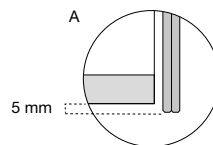

<i>p</i>	<i>l</i>	<i>h</i>	<i>art.</i>
14,7	72/90/108	50	MANTRA250
		75	MANTRA275
		90	MANTRA290

Pensile con 2 ante a specchio bifacciali e 1 ripiano interno per H 50 cm o 2 ripiani interni per H 75 e H 90 cm.

Wall cabinet with 2 double face mirrored door and 1 internal shelf for H 50 cm or with 2 internal shelves for H 75 and H 90 cm.