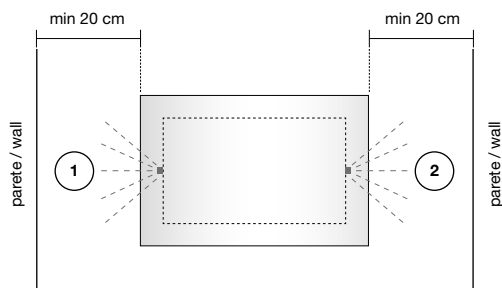

Compatibile solo con specchiere.

Compatible only with mirrors.

NEUTROLED / NEUTROKIT / VARIO / ORMA