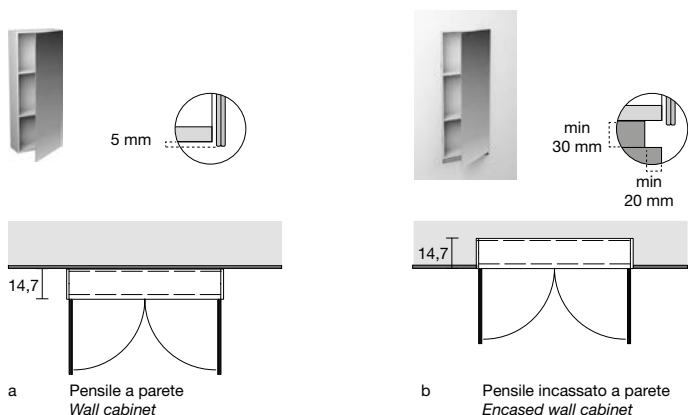

<i>p</i>	<i>l</i>	<i>h</i>	<i>art.</i>
14,7	36/45/54	50	MANTRA150
		75	MANTRA175
		90	MANTRA190

Pensile dx o sx con 1 anta a specchio bifacciale e 1 ripiano interno per H 50 cm o 2 ripiani interni per H 75 e H 90 cm.

Right or left wall cabinet with 1 double face mirrored door and 1 internal shelf for H 50 cm or with 2 internal shelves for H 75 and H 90 cm.

Art. PRESA / PRESACH

N. 2 prese di corrente per pensili.

N. 2 electrical sockets for wall cabinets.