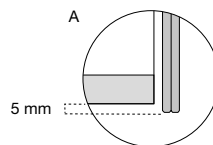

<i>p</i>	<i>l</i>	<i>h</i>	<i>art.</i>
14,7	36/45/54	50	MANTRA150
		75	MANTRA175
		90	MANTRA190

Pensile dx o sx con 1 anta a specchio bifacciale e 1 ripiano interno per H 50 cm o 2 ripiani interni per H 75 e H 90 cm.

Right or left wall cabinet with 1 double face mirrored door and 1 internal shelf for H 50 cm or with 2 internal shelves for H 75 and H 90 cm.