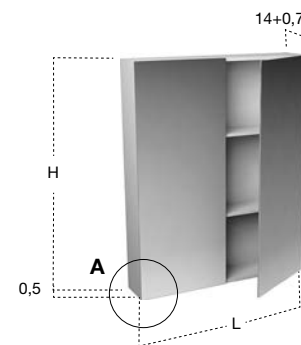

Wall cabinet with 2 double face mirrored door and 1 internal shelf for H 50 cm or with 2 internal shelves for H 75 and H 90 cm.

Art. PRESA / PRESACH

N. 2 prese di corrente per pensili.

N. 2 electrical sockets for wall cabinets.