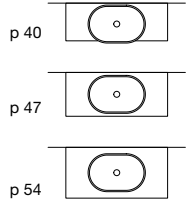

Rectangular top mount sink in Cristalmood or Icemood, available in various colors complete with drain pipe fitting and open plug.

BORGHI

2021

design_Gumdesign

NOTTURNO

<i>h</i>	<i>p</i>	<i>l</i>	<i>art.</i>
17,5	40	60	BORGHI60