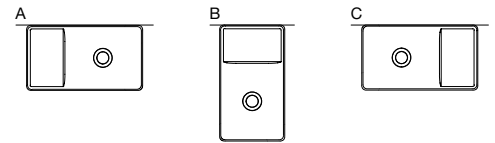

<i>h</i>	<i>p</i>	<i>l</i>	<i>art.</i>
11	25	45	SIMPLOMANI

Lavabo rettangolare sopra piano o da parete in Flumood o Colormood, verniciabile esternamente in tutti i colori del nostro campionario o in metallo liquido, completo di piletta con scarico libero e raccordo per sifone.
Optional: Troppopieno.

*Rectangular top mount or wall mount Flumood or Colormood sink, can be externally lacquered in all colors of our collection or in liquid metal, complete with drain pipe fitting and open plug.
Optional: Overflow.*

<i>h</i>	<i>p</i>	<i>l</i>	<i>art.</i>
50	25	45	SMPAMANI

Porta lavabo dx o sx con 1 anta e 1 ripiano interno, abbinabile solo con lavabo Art. SIMPLOMANI versione A e C.

Right or left single door sink unit with 1 internal shelf to be combined with Art. SIMPLOMANI in version A and C.