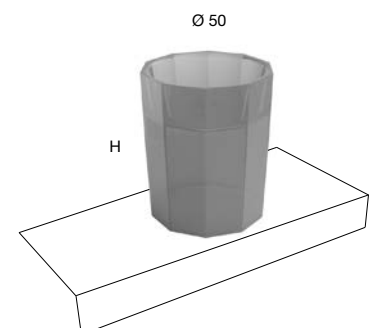

FUME

Ø	h	art.	art.
50	40	VITREO5040	VITREOW5040 Con illuminazione a led | With led lighting
	47,5	VITREO5047	VITREOW5047 Con illuminazione a led | With led lighting
	55	VITREO5055	VITREOW5055 Con illuminazione a led | With led lighting
	60	VITREO5060	VITREOW5060 Con illuminazione a led | With led lighting

Lavabo sopra piano in Crismood o Icemoood disponibile in diversi colori come da nostro campionario, completo di piletta con scarico libero e raccordo per sifone.

Top mount sink in Crismood or Icemoood, available in various colors complete with drain pipe fitting and open plug.