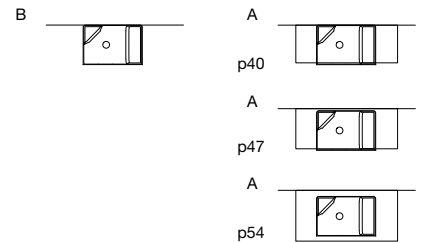

<i>h</i>	<i>p</i>	<i>l</i>	<i>art.</i>
11	42	63	SIMPLO63

Lavabo rettangolare sopra piano (A) o da parete (B) in Flumood o Colormood, verniciabile esternamente in tutti i colori del nostro campionario o in metallo liquido, completo di piletta con scarico libero e raccordo per sifone.
Optional: Troppo Pieno.

Rectangular top mount (A) or wall mount (B) Flumood or Colormood sink, can be externally lacquered in all colors of our collection or in liquid metal, complete with drain pipe fitting and open plug.
Optional: Overflow.