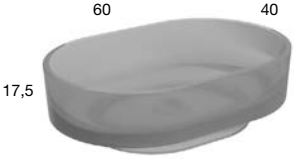

<i>h</i>	<i>p</i>	<i>l</i>	<i>art.</i>
17,5	40	60	BORGHI60

Lavabo ovale soprapiano in Cristalmood o Icemood, disponibile in diversi colori come da nostro campionario, completo di piletta con scarico libero e raccordo per sifone.

Oval top mount sink in Cristalmood or Icemood, available in various colors complete with drain pipe fitting and open plug.