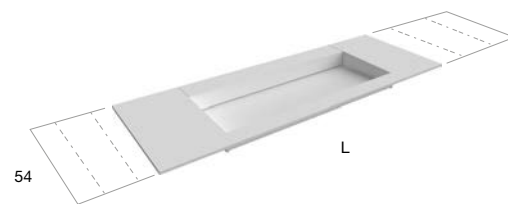

# OPENSLOT

2002

design\_Nevio Tellatin

TOP SCATOLATI  
SUSPENDED TOPS

Art. OPENSLOT72 - OPENSLOT90 - OPENSLOT108

Art. CRS54

<i>h</i>	<i>p</i>	<i>l</i>			<i>art.</i>
12,5	54	da   from 72	a   to 299,4		CRS54 + OPENSLOT72
	54	da   from 90	a   to 299,4		CRS54 + OPENSLOT90
	54	da   from 108	a   to 299,4		CRS54 + OPENSLOT108