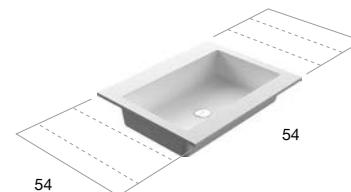

Per tutte le nostre collezioni |
For all our collections

<i>h</i>	<i>p</i>	<i>l</i>			<i>art.</i>
1,2	54	da | from 54	a | to 272,4		BC154 + NIDO54
	54	da | from 108	a | to 272,4		BC154 + n° 2 NIDO54

Per collezione | For collection

PANTA REI

<i>h</i>	<i>p</i>	<i>l</i>			<i>art.</i>
1,2	54	da | from 54	a | to 216		BC254 + NIDO54
	54	da | from 108	a | to 216		BC254 + n° 2 NIDO54

Top con singolo o doppio lavabo integrato in Flumood o Colormood spessore 12 mm completo di piletta con scarico libero e raccordo per sifone.

Optional: Troppopieno.

N.B. solo per porta lavabi da H 37,5 cm. Nei porta lavabi H 37,5 è possibile inserire solo sifone art. MICRO e art. NANO.

Top with single or double integrated sink in Flumood or Colormood 12 mm thick, with drain pipe fitting and open plug.

Optional: Overflow.

P.S. only for sink units from cm 37,5 H. In sink units cm 37,5 H it is only possible to use siphon art. MICRO and art. NANO.

OPTIONAL
Pianetto copripiletta
Cover plate

Art. PIANETTO1

Art. NIDO54