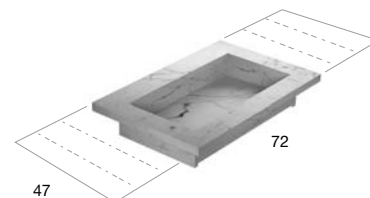

Art. MRSLOT47