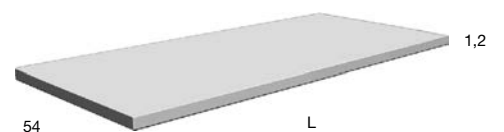

+

Art. BC154 - BC254