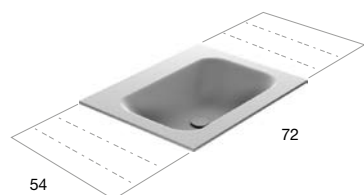

Art. SEGNO72

+