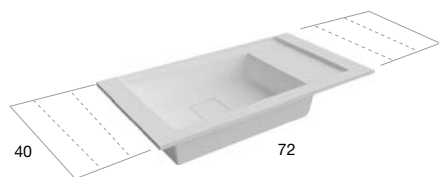

Art. GRAFFIO4072

+