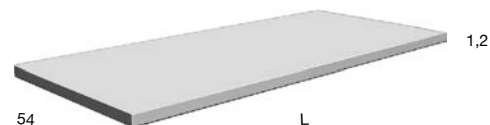

+

Art. BC154 - BC254