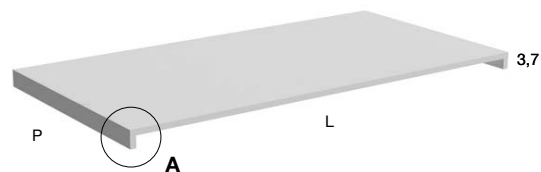

PONTE

2019

design_Nevio Tellatin

Per collezione | For collection

BINARIO 03 - PIANA

<i>h</i>	<i>p</i>	<i>l</i>	<i>art.</i>
3,7	40	da | from 54 a | to 272,4	PONTE40
	47		PONTE47
	54		PONTE54

Top in Flumood o Colormood, spessore 37 mm, per collezioni BINARIO 03 e PIANA.

Suspended Flumood or Colormood top, 37 mm thick, for collections BINARIO 03 and PIANA.