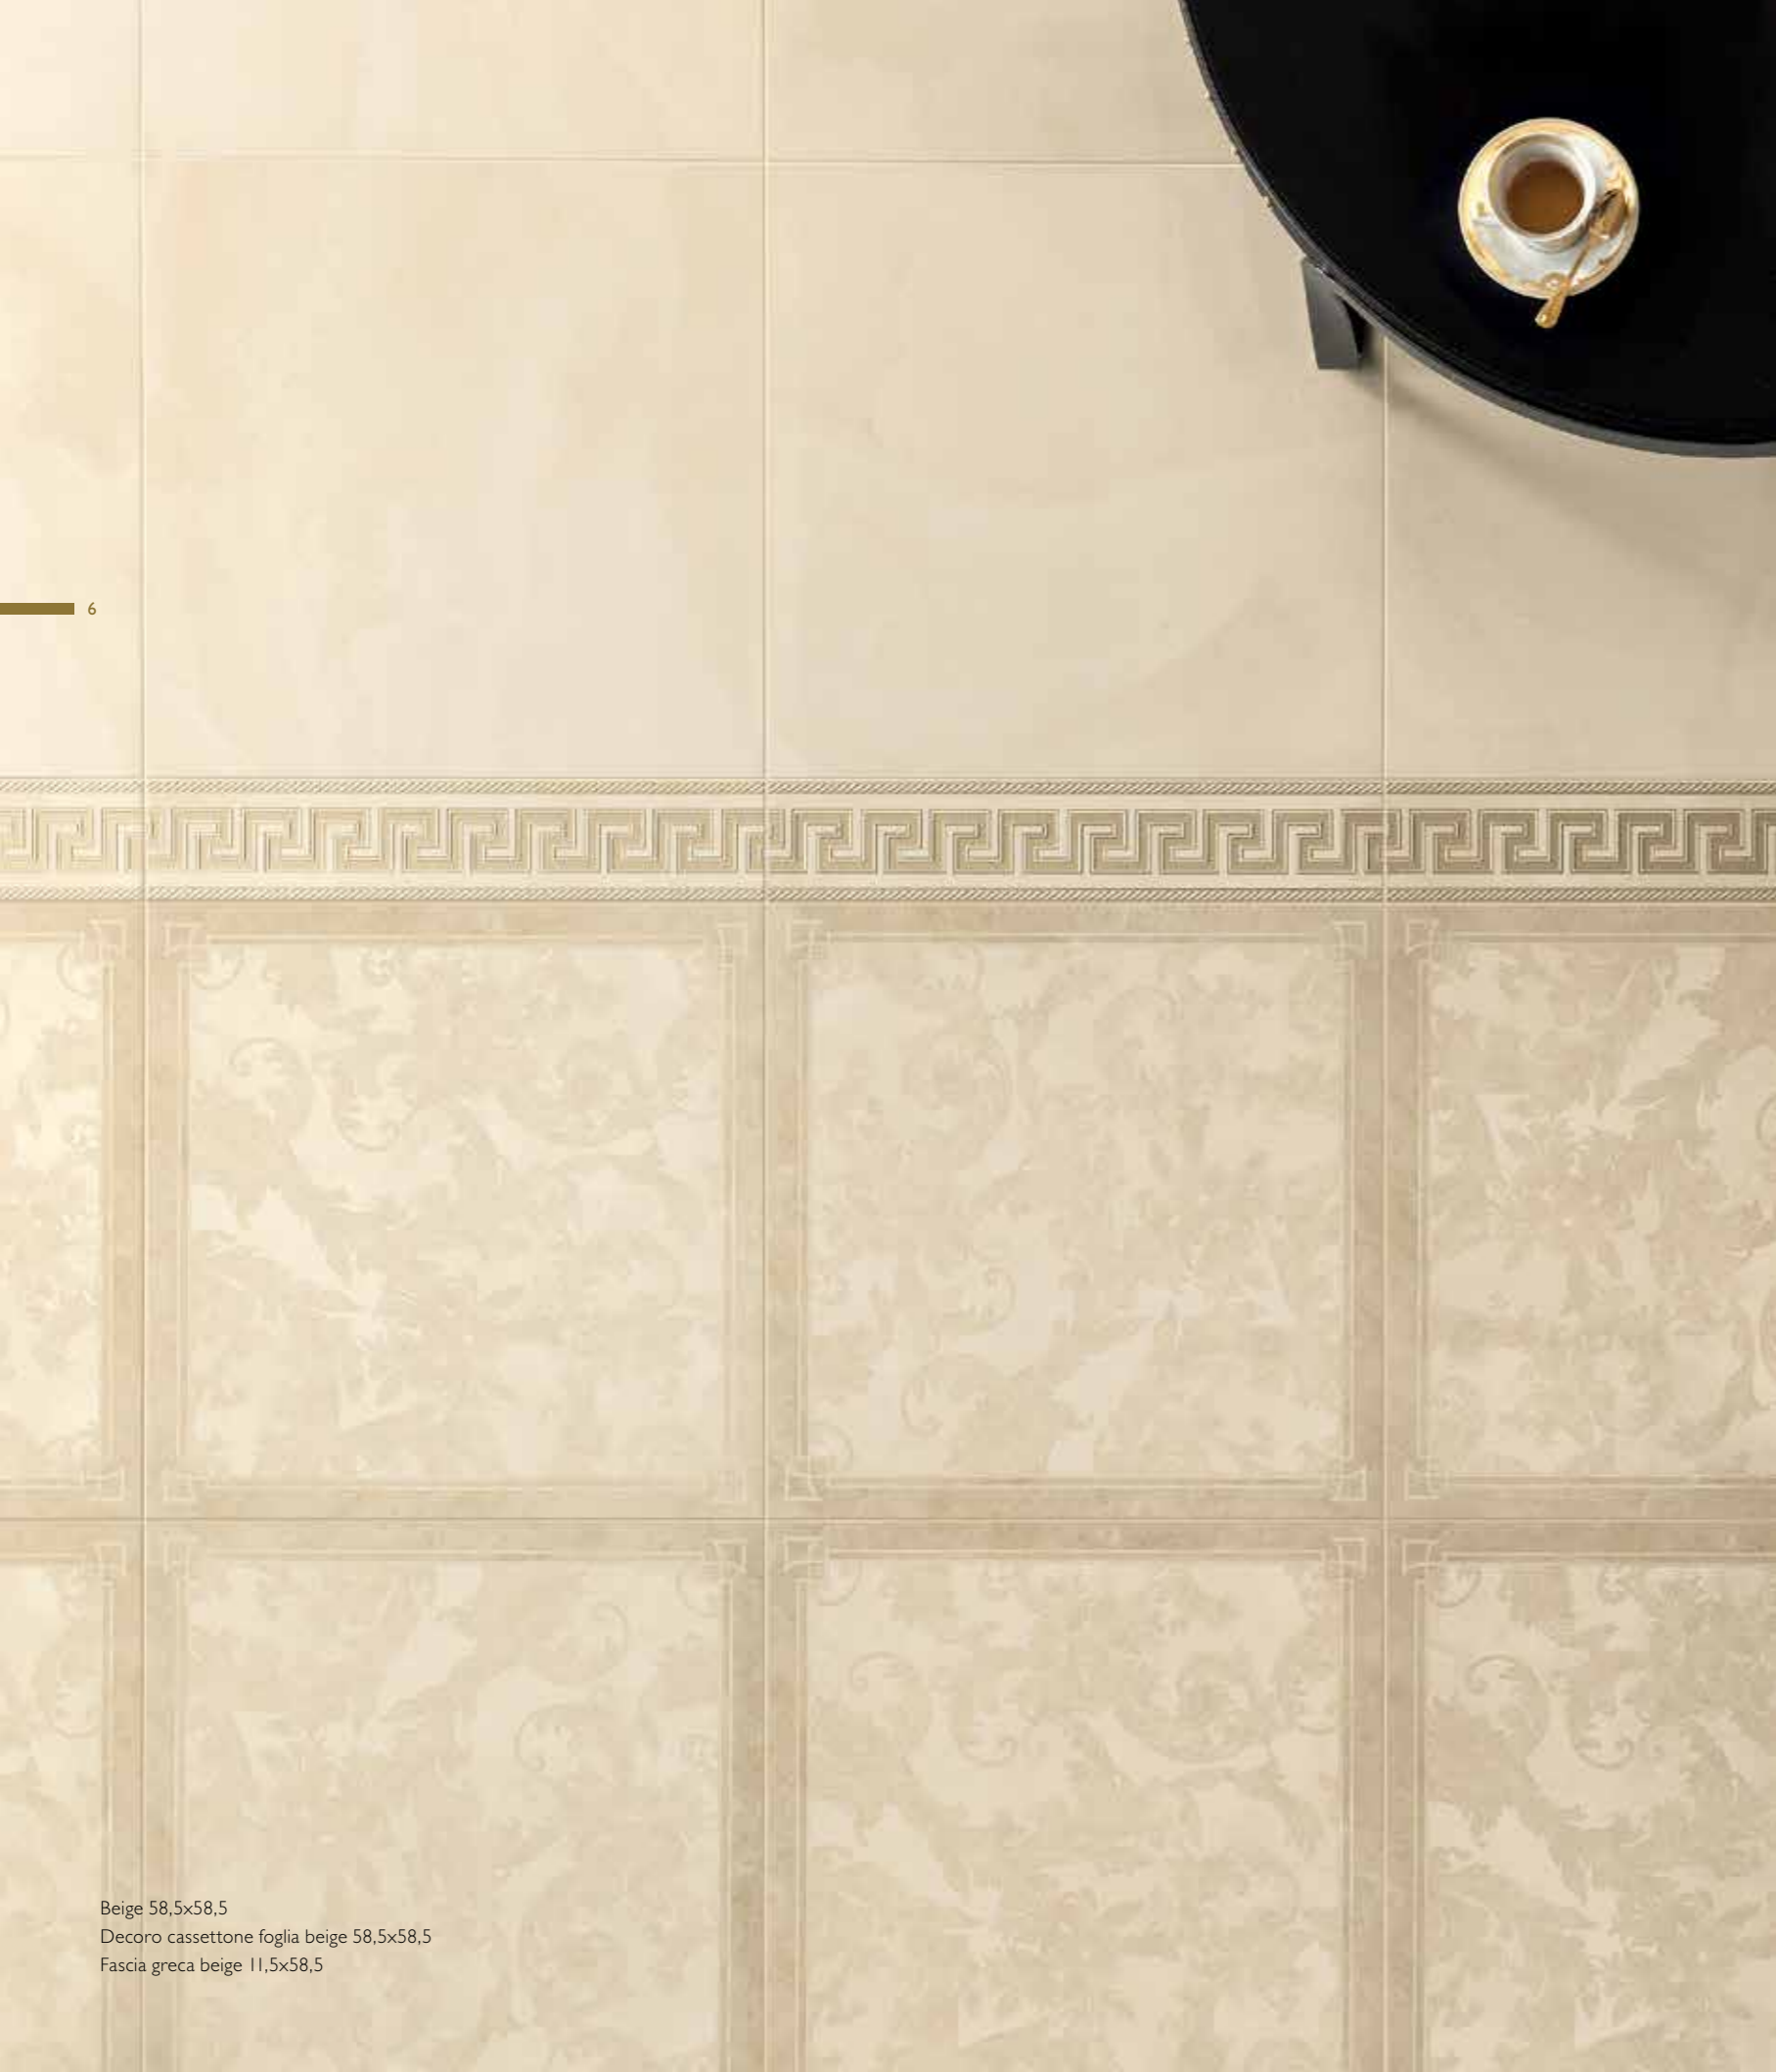

Beige 58,5x58,5
Decoro cassettoni foglia beige 58,5x58,5
Fascia greca beige 11,5x58,5