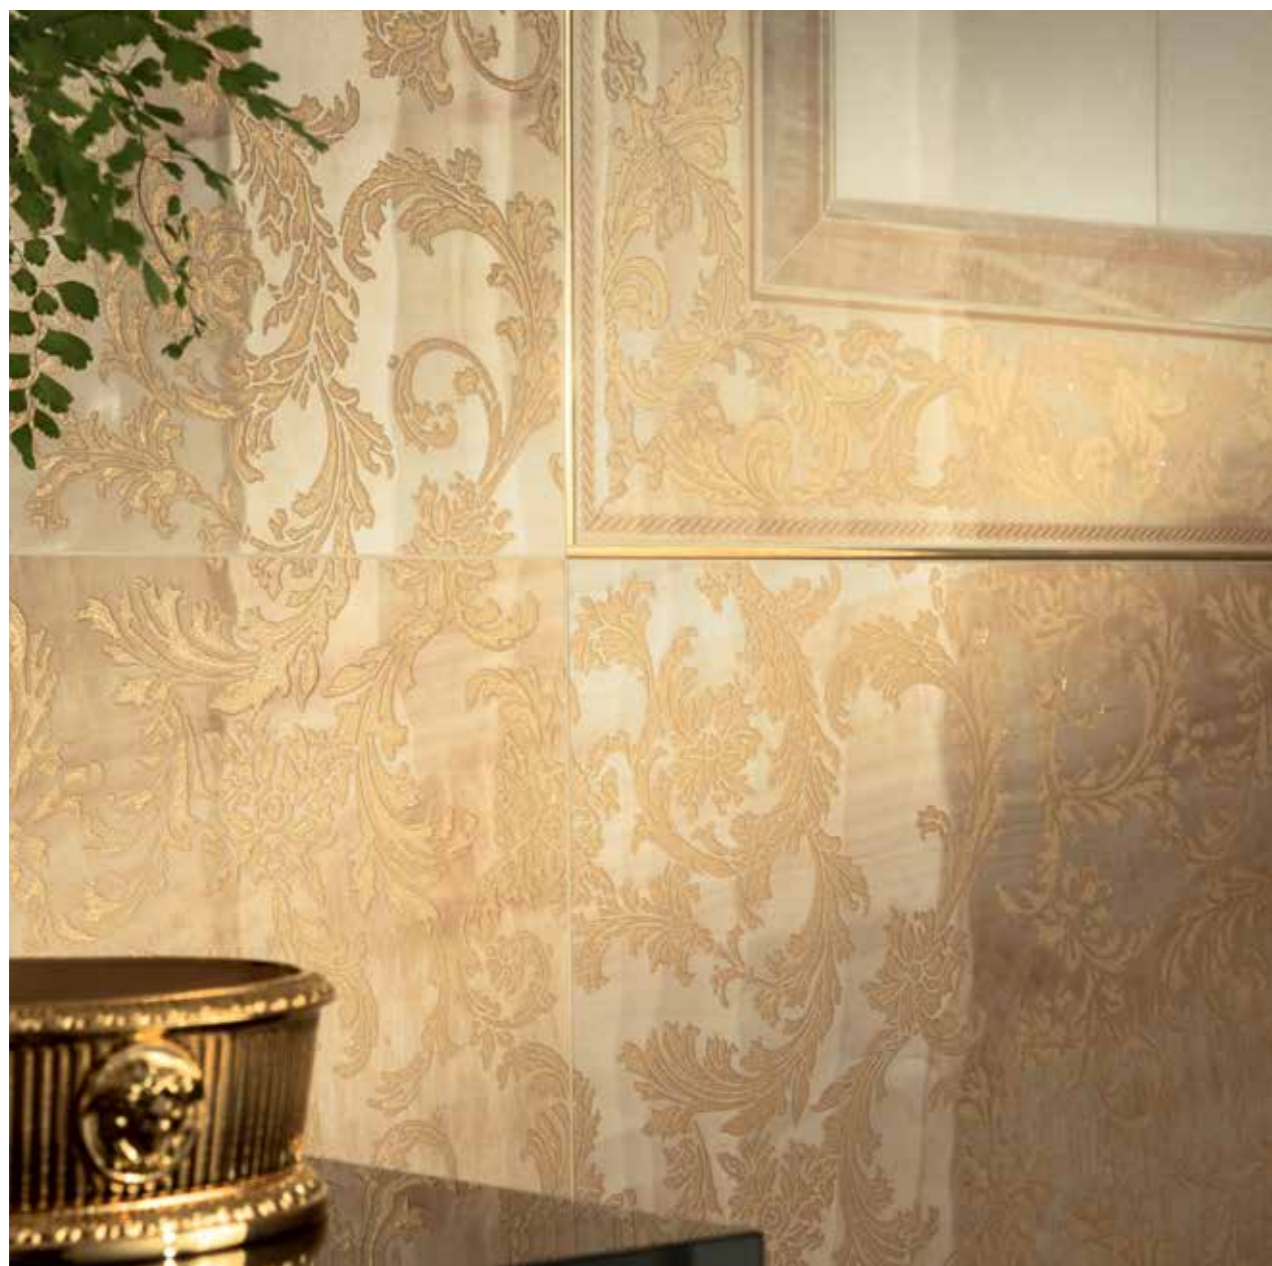

Torello oro 4x58,5
Fascia barocchino oro 9,6x58,5
Modulo barocchino oro 58,5x58,5
Profilo ottone 0,5x80