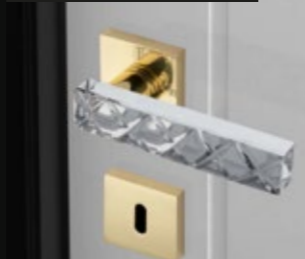

XENI Home 36