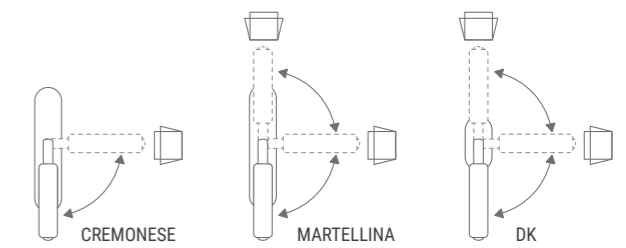

OPZIONI PER MANIGLIA DA FINESTRA OPTIONS FOR WINDOW HANDLE

CREMONESE   MARTELLINA   DK