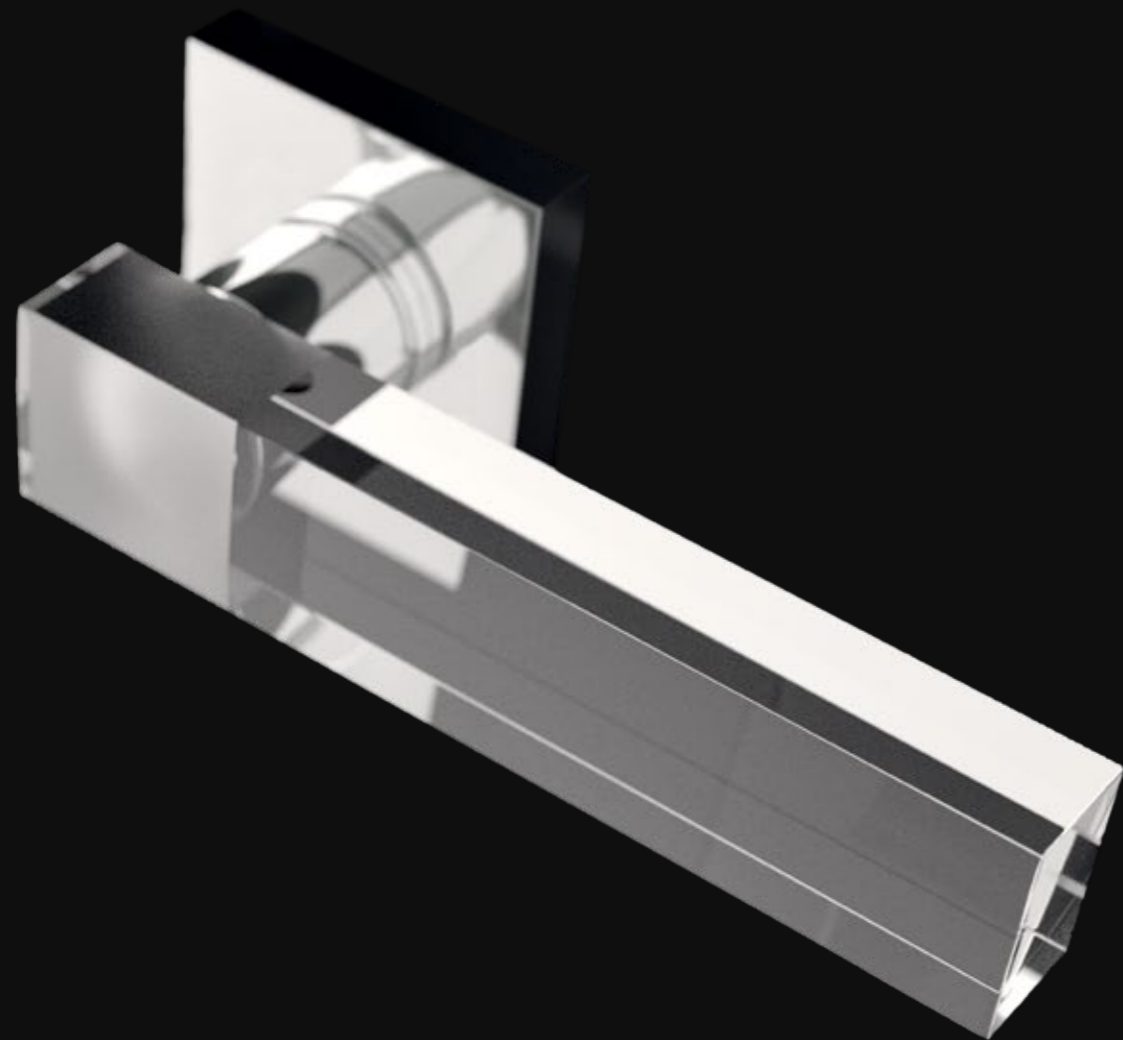

OPZIONI FORO CHIAVE KEY HOLE OPTIONS

PT - PATENT

Y - YALE

WC

KYMI Home

Maniglia in cristallo, molato a mano con mole a pietra. Montatura in ottone disponibile in varie finiture.

Door handle fashioned from crystal, hand bevelled in stone. Brass base available in several finishes.