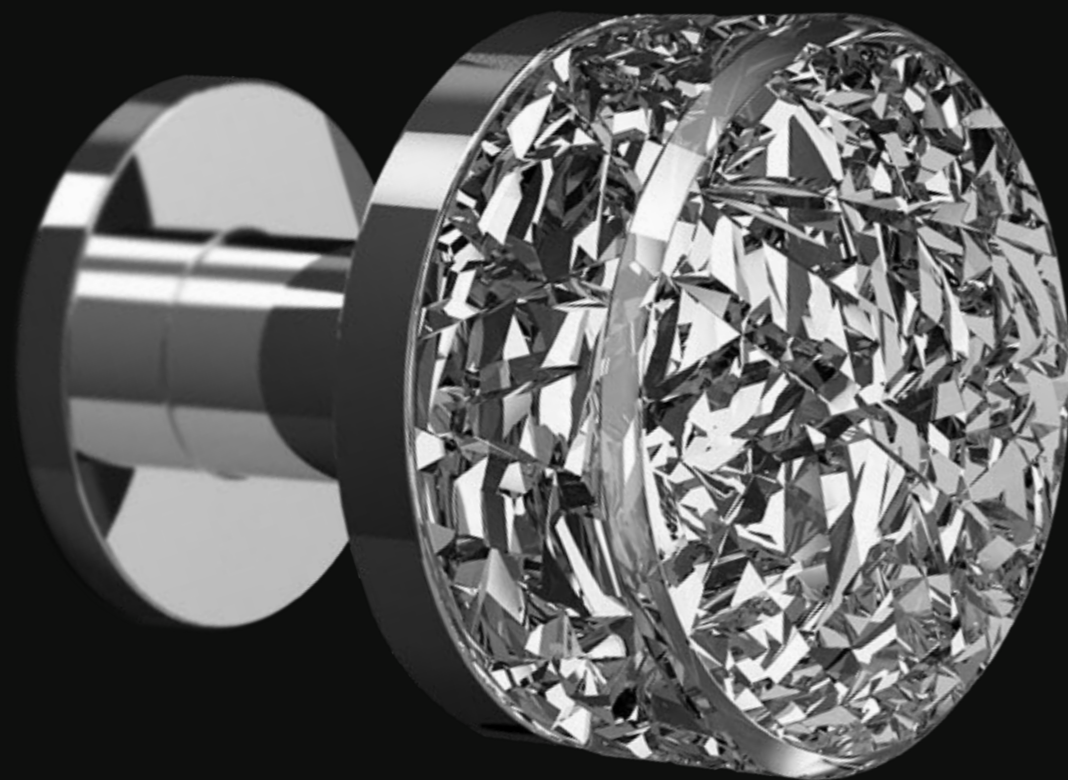

MIRAGE Pull XL

Pomolo pull & push in cristallo molato a mano con mole a pietra. Montatura in ottone disponibile in varie finiture.

Push & pull knob fashioned from crystal, hand-bevelled in stone. Brass base available in several finishes.

MIRAGEPULLXLT01F4

Cristallo trasparente/ottone cromo lucido
Clear crystal/polished chrome brass