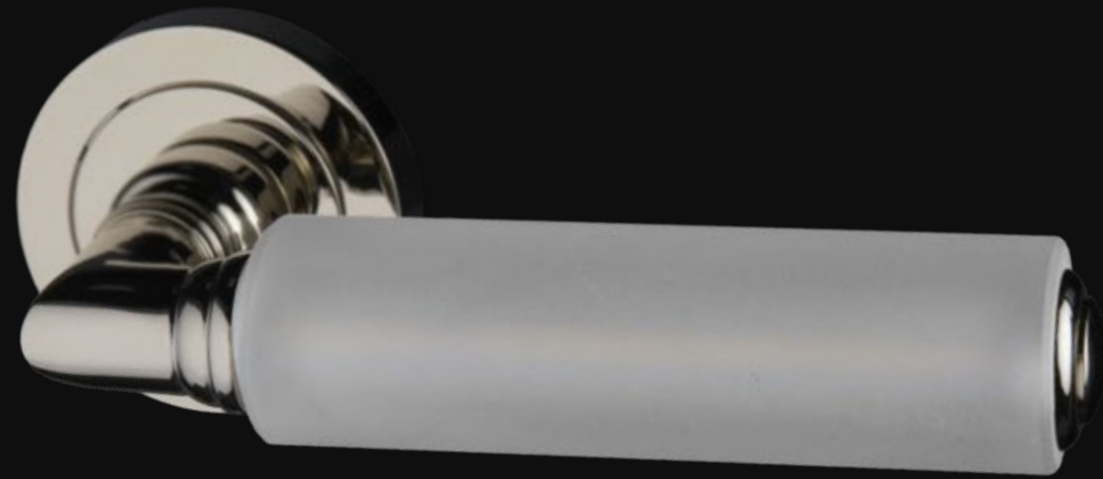

KIKKA Krystal

Maniglia da porta in cristallo, molato a mano con mole a pietra. Montatura in ottone disponibile in varie finiture.

Door handle fashioned from crystal, hand bevelled in stone. Brass base available in several finishes.