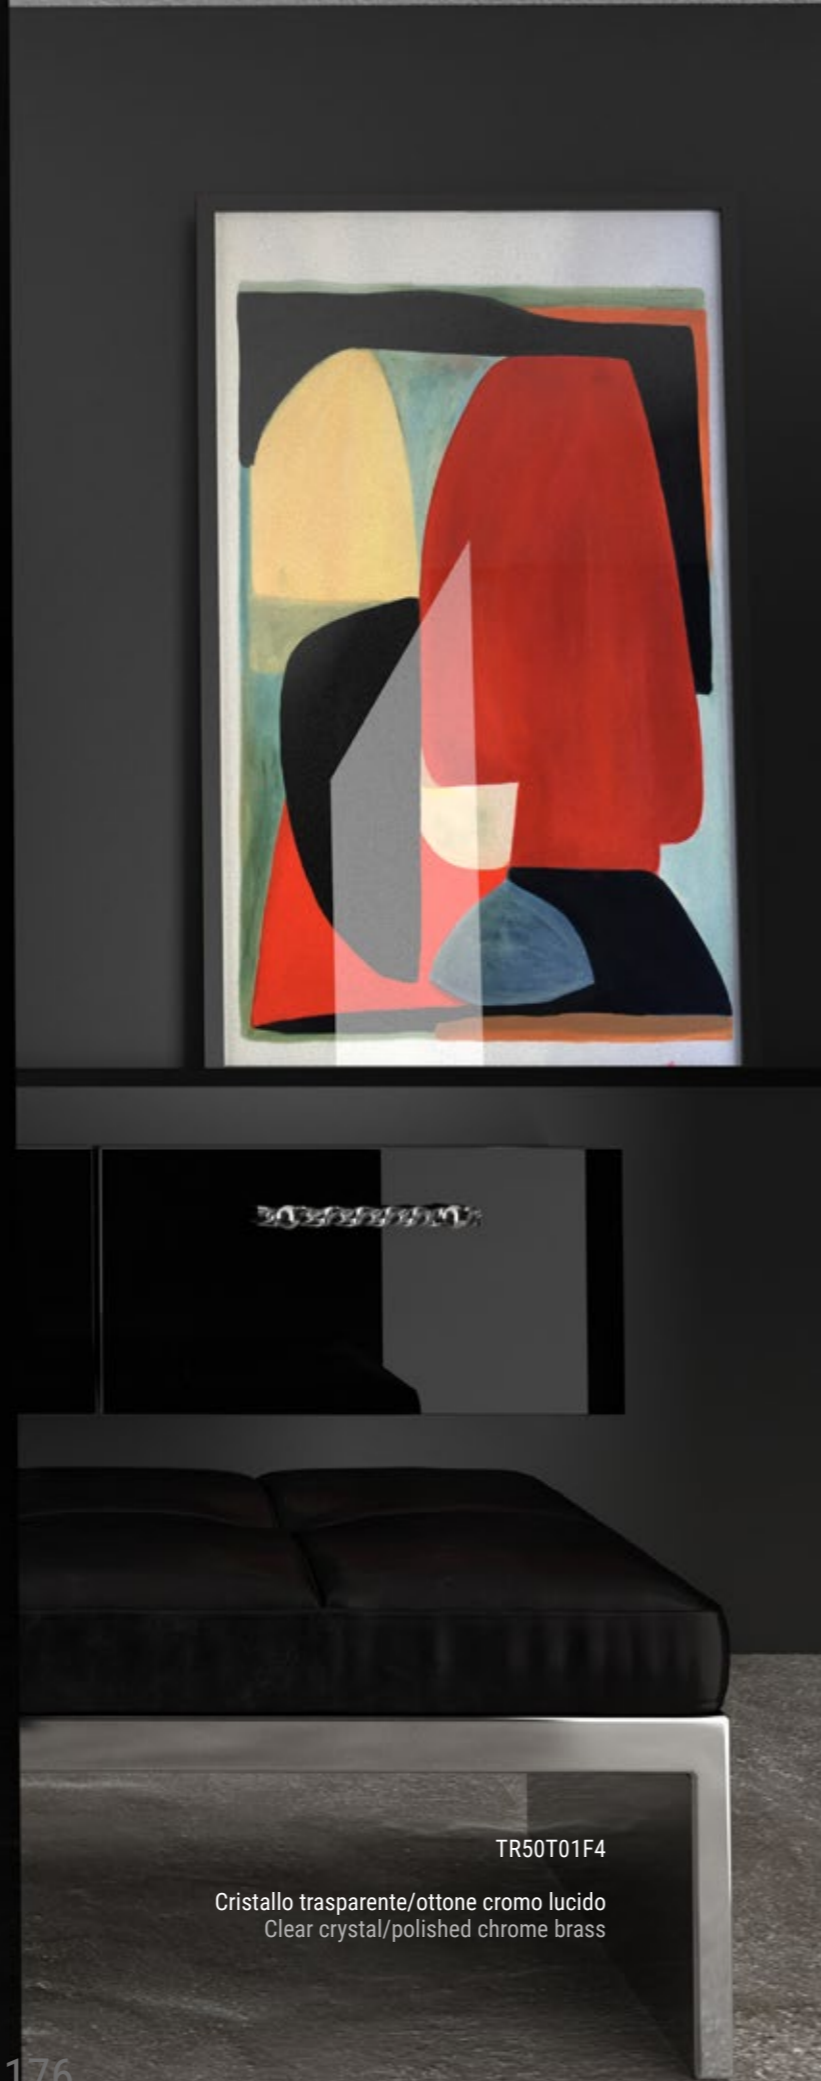

TORCÉ

Maniglione in cristallo.
Montatura in ottone disponibile
in varie finiture.

Pull handle fashioned from
crystal.
Brass base available in several
finishes.

TR50T01F4

Cristallo trasparente/ottone cromo lucido
Clear crystal/polished chrome brass