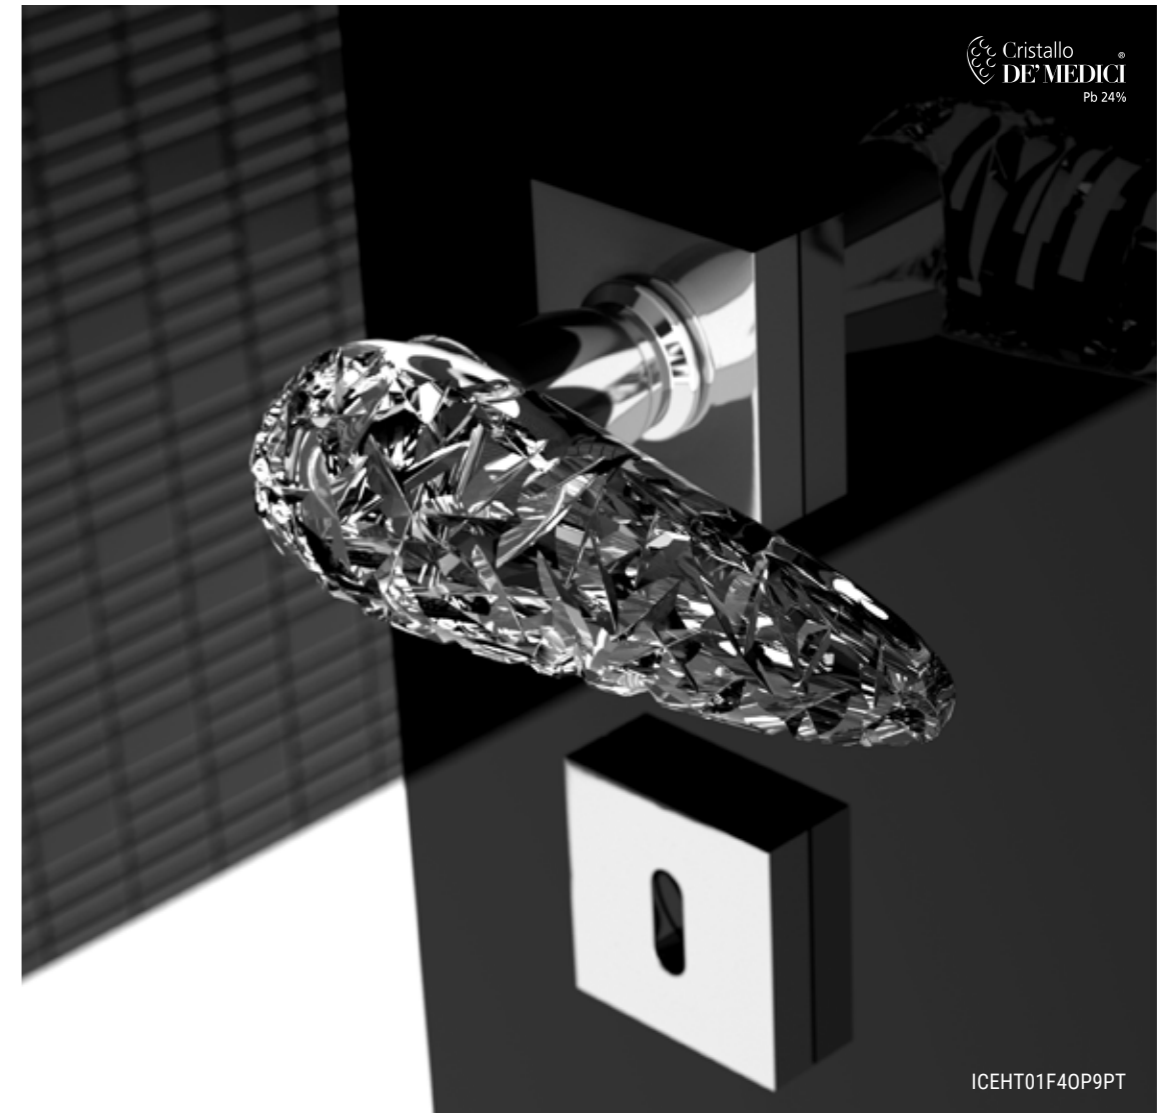

ICEHT01F40P9PT

cristallo trasparente/ottone cromo lucido, bocchetta chiave Patent
clear crystal /polished chrome brass, Patent key profile

OPZIONI FORO CHIAVE KEY HOLE OPTIONS

PT - PATENT

Y - YALE

WC