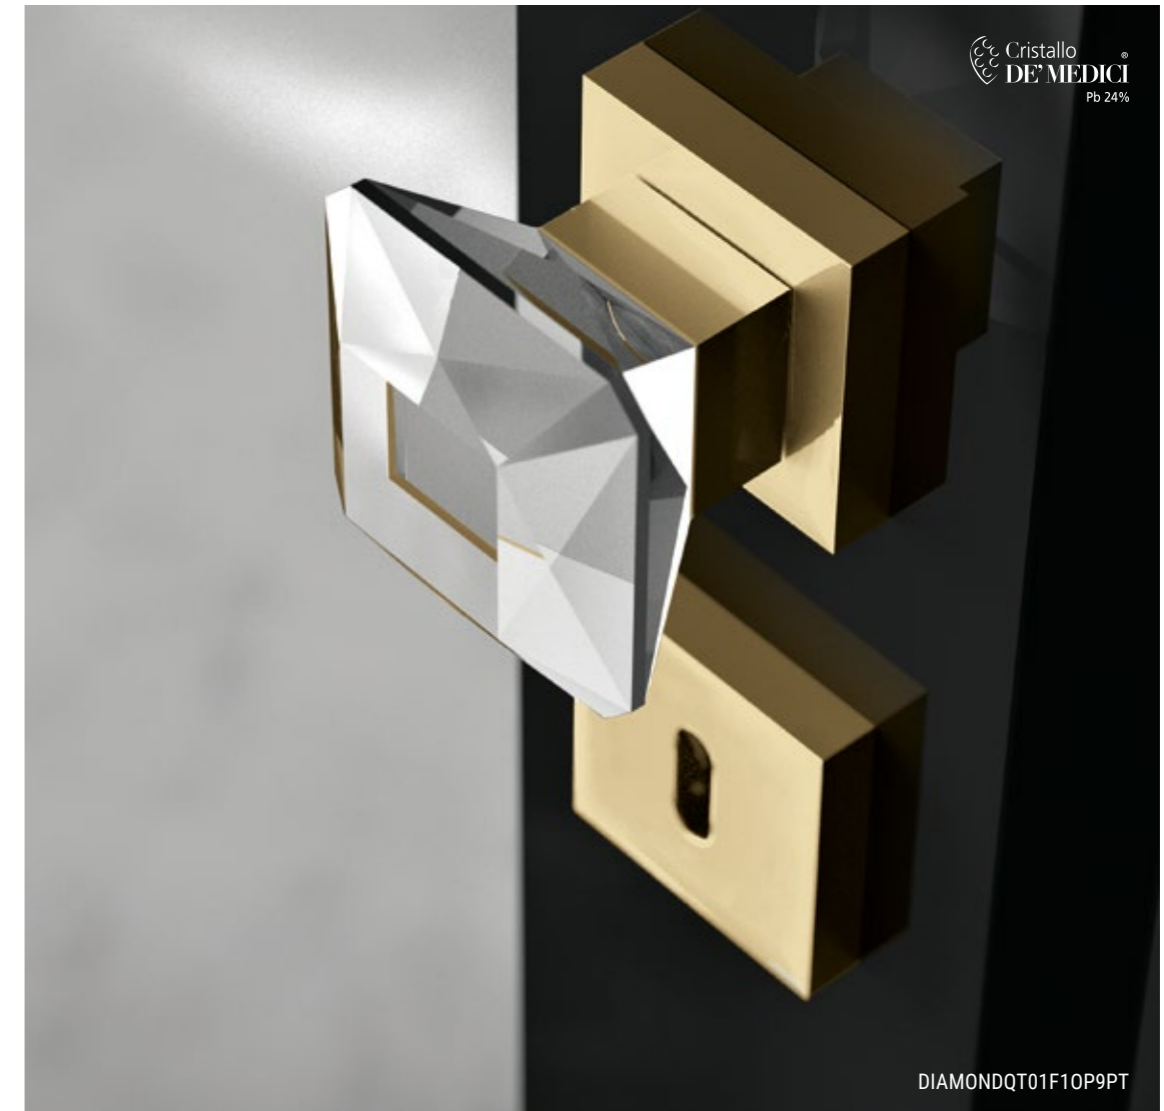

Cristallo trasparente/ottone lucido, bocchetta chiave Patent
Clear crystal/polished brass, Patent key profile

OPZIONI FORO CHIAVE KEY HOLE OPTIONS

PT - PATENT

Y - YALE

WC