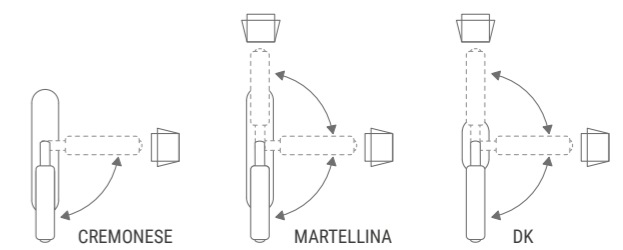

OPZIONI PER MANIGLIA DA FINESTRA OPTIONS FOR WINDOW HANDLE