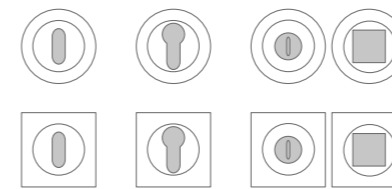

OPZIONI FORO CHIAVE KEY HOLE OPTIONS