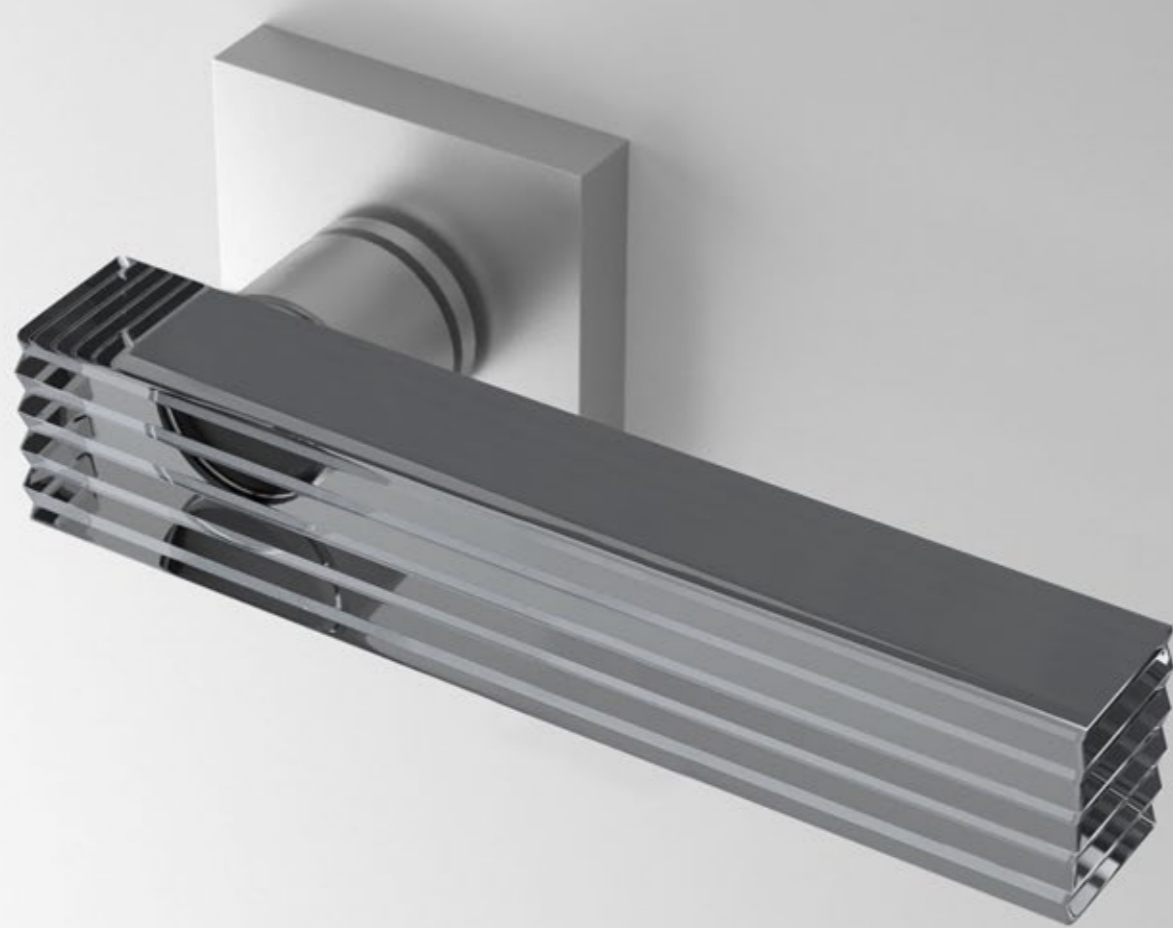

Maniglia da porta in cristallo,
molato a mano con mole a pietra.
Montatura in ottone disponibile
in varie finiture.

Door handle fashioned from
crystal, hand bevelled in stone.
Brass base available in several
finishes.