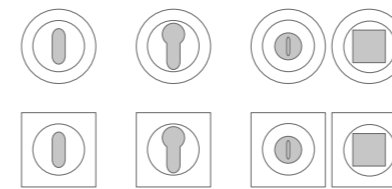

OPZIONI FORO CHIAVE KEY HOLE OPTIONS