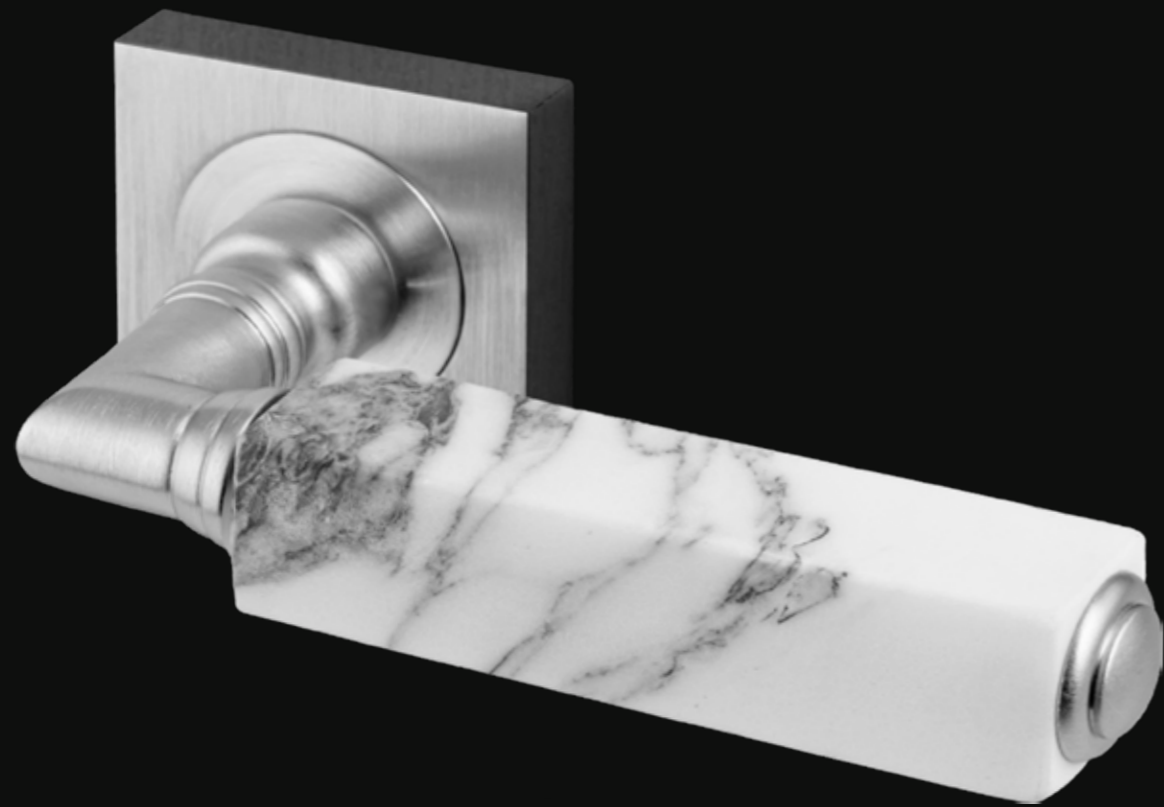

CREMONESE

MARTELLINA

DK

CUBE MARBLE

Maniglia da porta in marmo di Carrara lavorato a mano. Montatura in ottone disponibile in varie finiture.

Door handle fashioned from Carrara marble. Brass base available in several finishes.