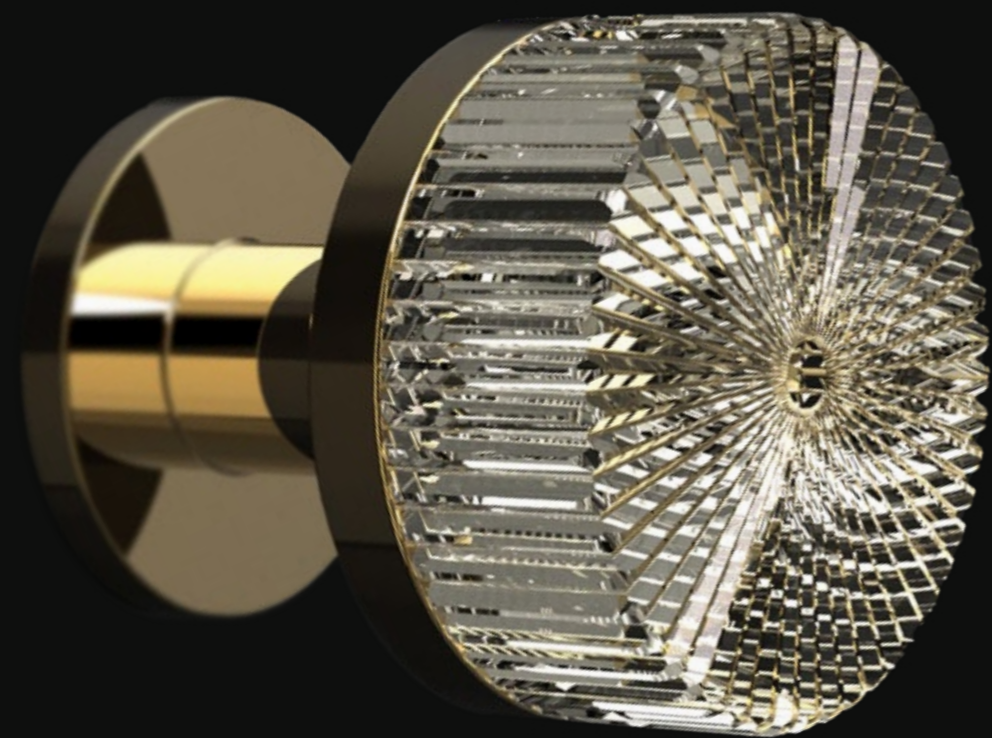

RAY Pull XL

Pomolo pull & push in cristallo molato a mano con mole a pietra. Montatura in ottone disponibile in varie finiture.

Push & pull knob fashioned from crystal, hand-bevelled in stone. Brass base available in several finishes.

RAYPULLXLT01F1

Cristallo trasparente/ottone lucido
Clear crystal/polished brass