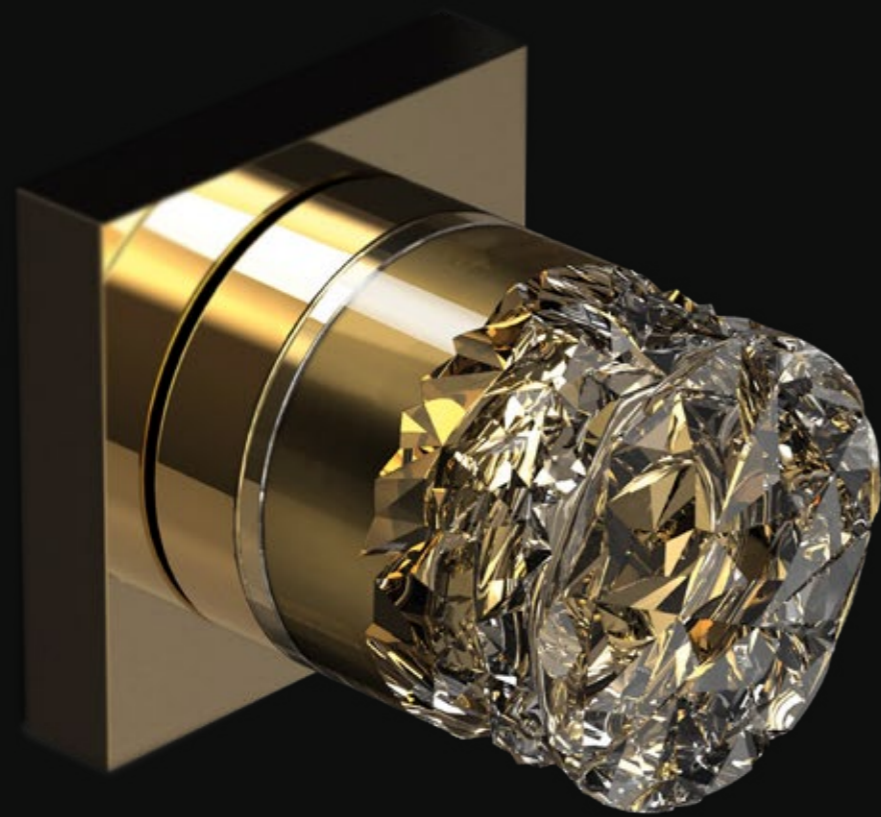

PT - PATENT

Y - YALE

WC

MIRAGE Home

Pomolo girevole per porta in cristallo, molato a mano con mole a pietra. Montatura in ottone disponibile in varie finiture.

Revolving door knob fashioned from crystal, hand bevelled in stone. Brass base available in several finishes.

MIRAGEHGF10P9

Cristallo trasparente-oro/ottone lucido
Clear-gold crystal/polished brass

MIRAGEHSLF40P9PT

Cristallo trasparente-argento/ottone cromo lucido, bocchetta chiave Patent
Clear-silver crystal/ polished chrome brass, Patent key profile