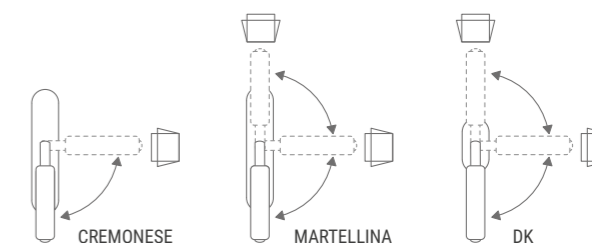

CREMONESE

MARTELLINA

DK

CUBE MARBLE

Maniglia da porta in marmo di Carrara lavorato a mano. Montatura in ottone disponibile in varie finiture.

Door handle fashioned from Carrara marble. Brass base available in several finishes.