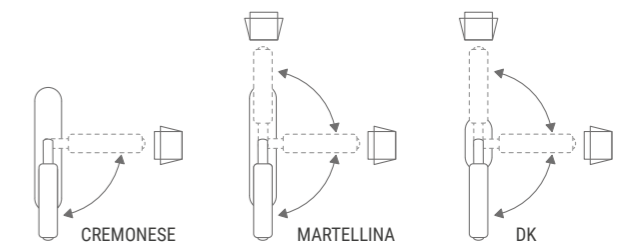

OPZIONI PER MANIGLIA DA FINESTRA OPTIONS FOR WINDOW HANDLE

CREMONESE

MARTELLINA

DK