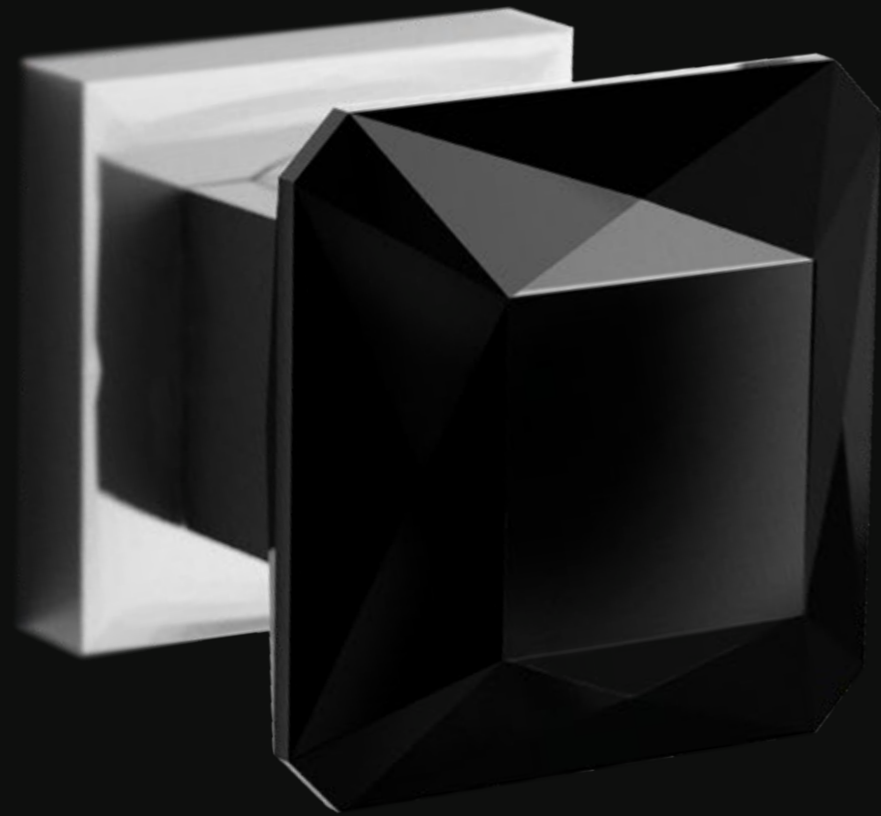

Pomolo girevole per porta in cristallo, molato a mano con mole a pietra. Montatura in ottone disponibile in varie finiture.

Revolving door knob fashioned from crystal, hand bevelled in stone. Brass base available in several finishes.