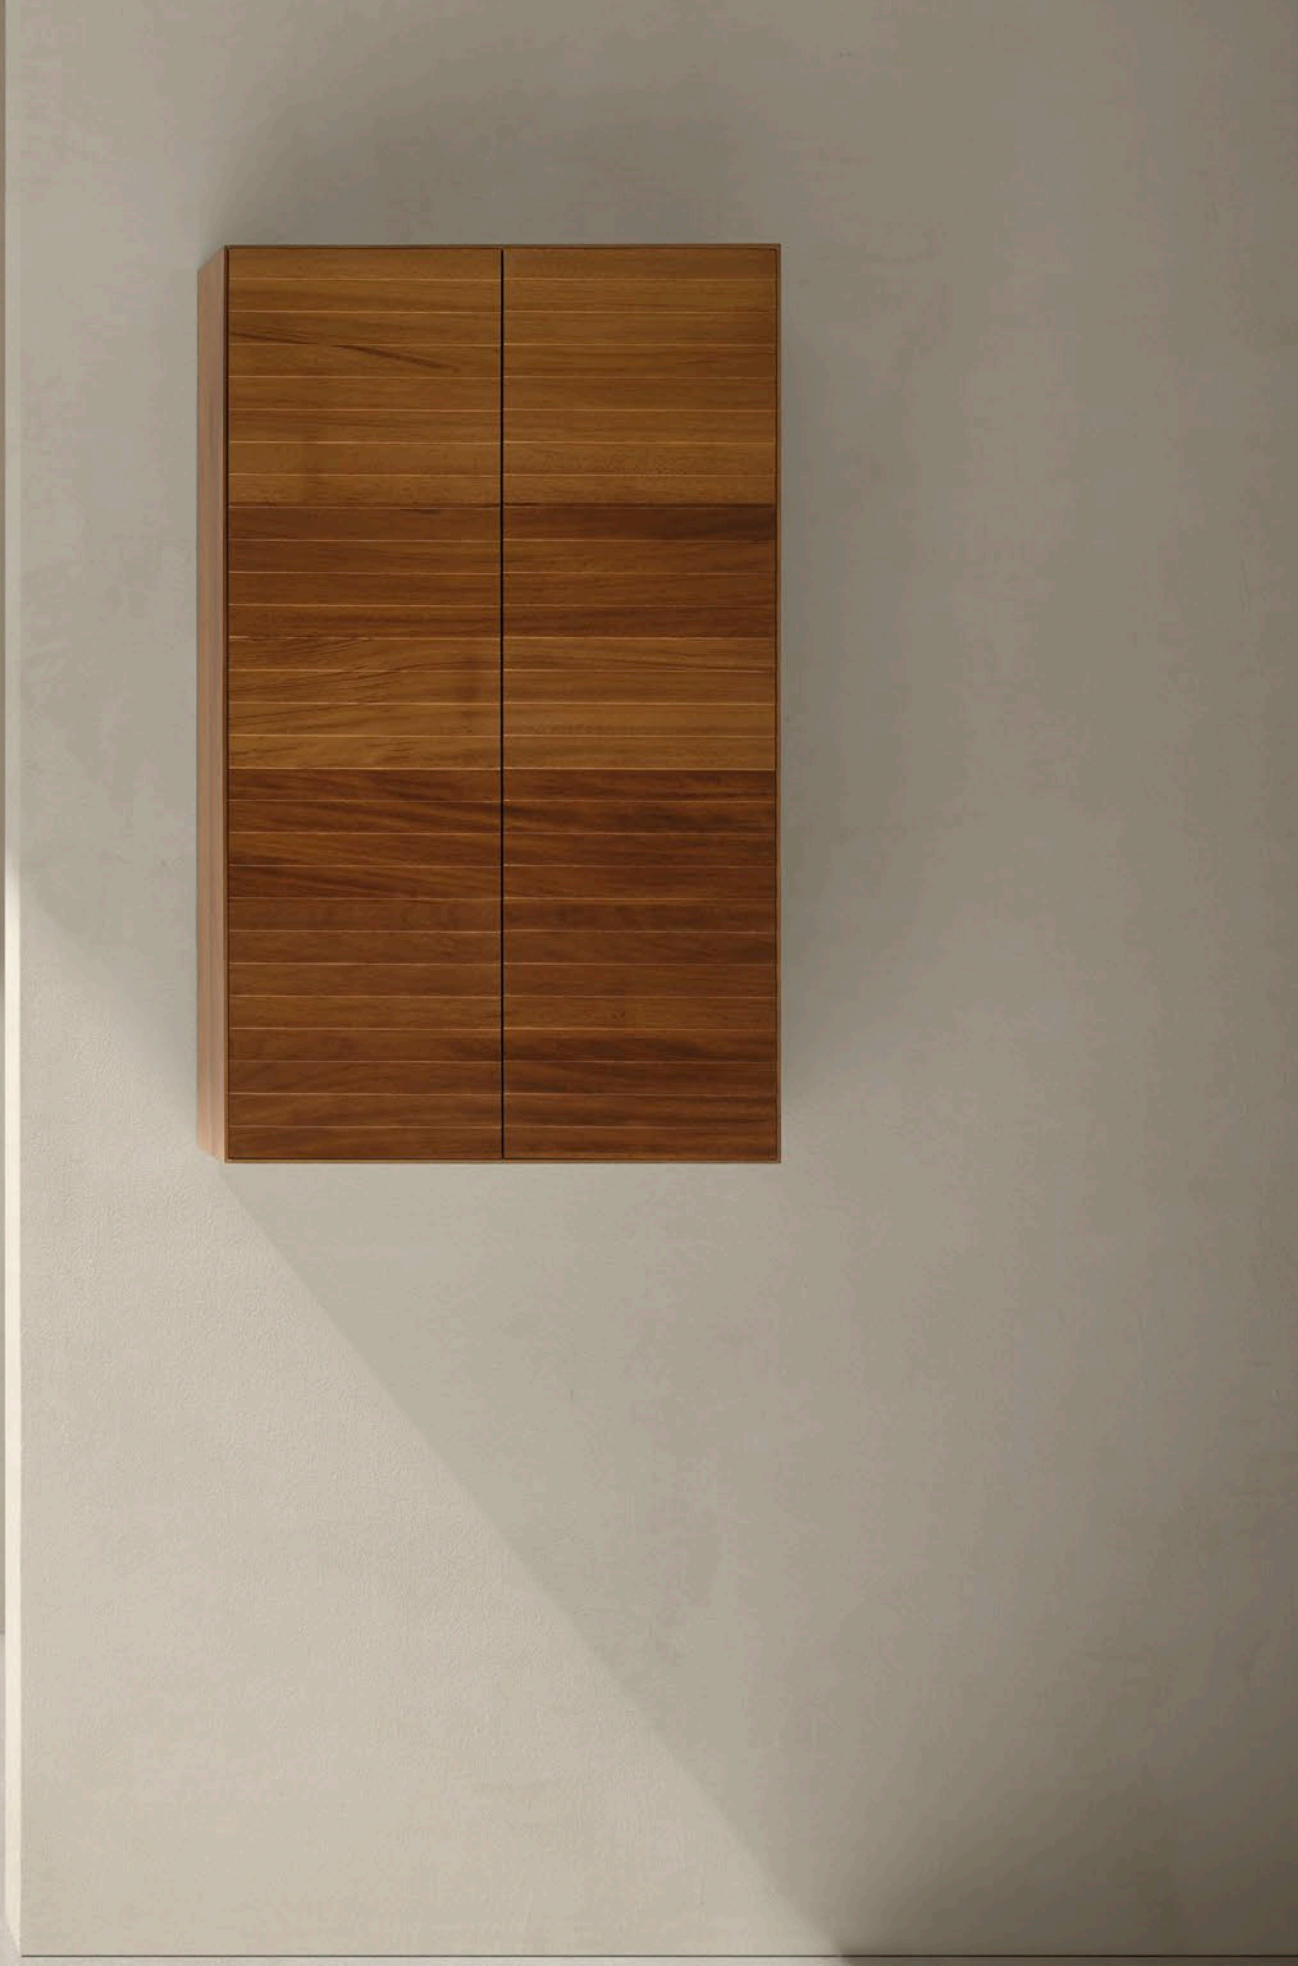

Bacall 2C 182 Maple Oval basin - Solid top 182 Haruki 120 mirror

**S
L
A
T**

Slat 2C 1P 180 Walnut Forma Large 180 washbasin Haruki 120 mirror

Slat 2C 140 Iroko *1Q84* basin - Solid top 140 *Ilargi* 120 Solid mirror - *Slat 2P* Iroko wall cabinet