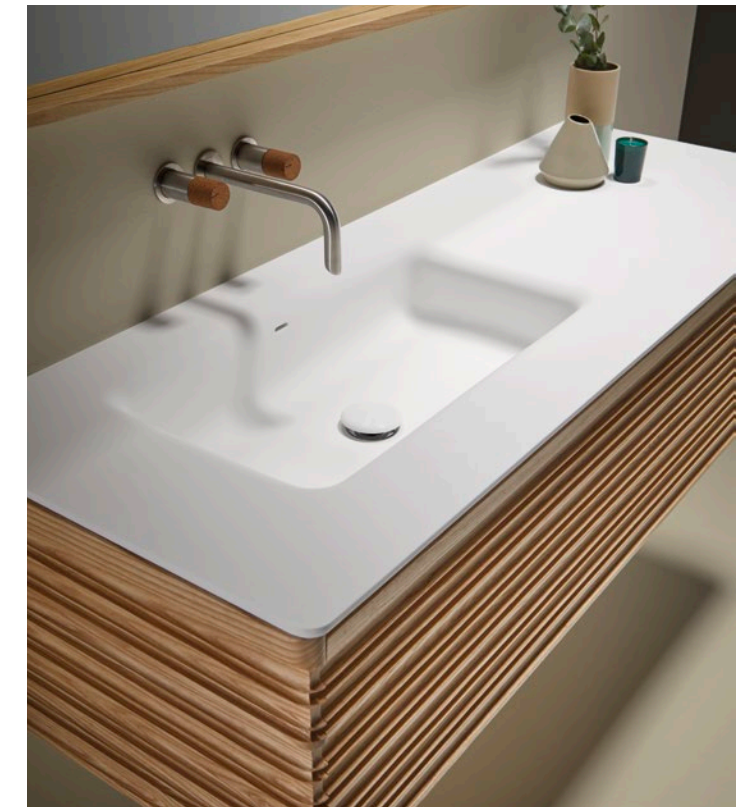

Unda 140 Ash Daro 140 washbasin Aalto 140 Ash mirror