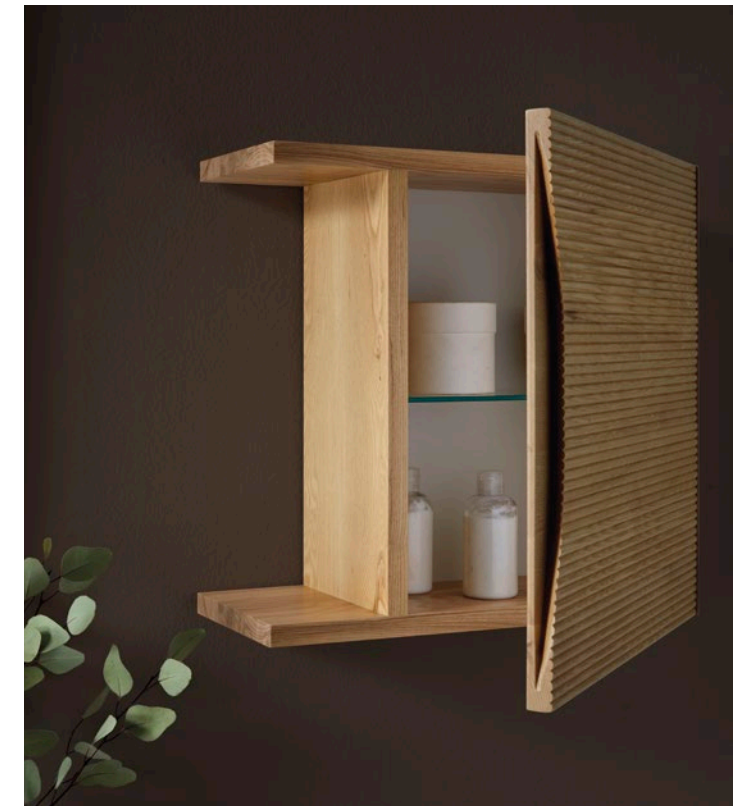

Linjer 2C 120 Ash Oval 140 basin Top solid 120 Ilargi 120 Solid mirror