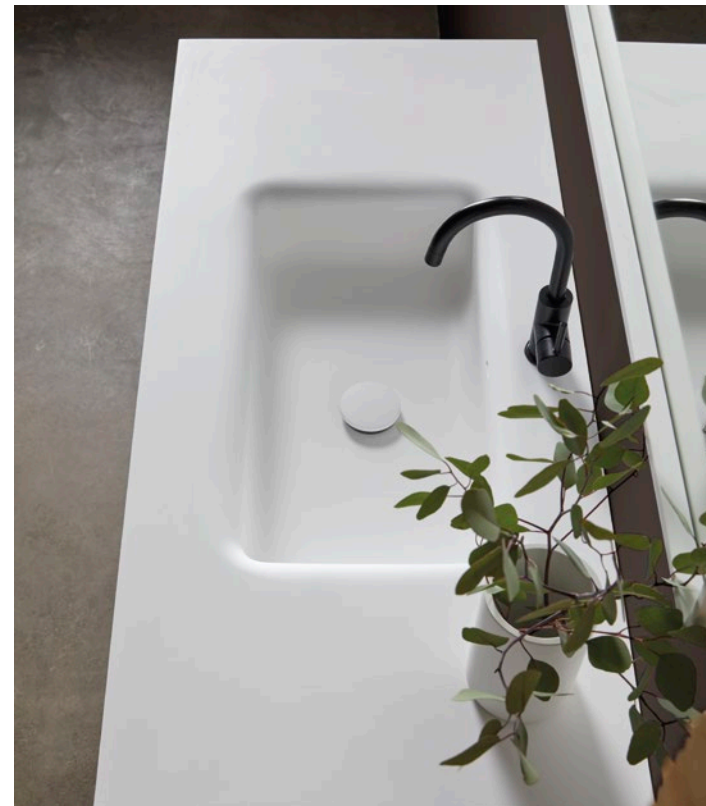

Linjer 2C 120 Ash Oval 140 basin Top solid 120 Ilargi 120 Solid mirror