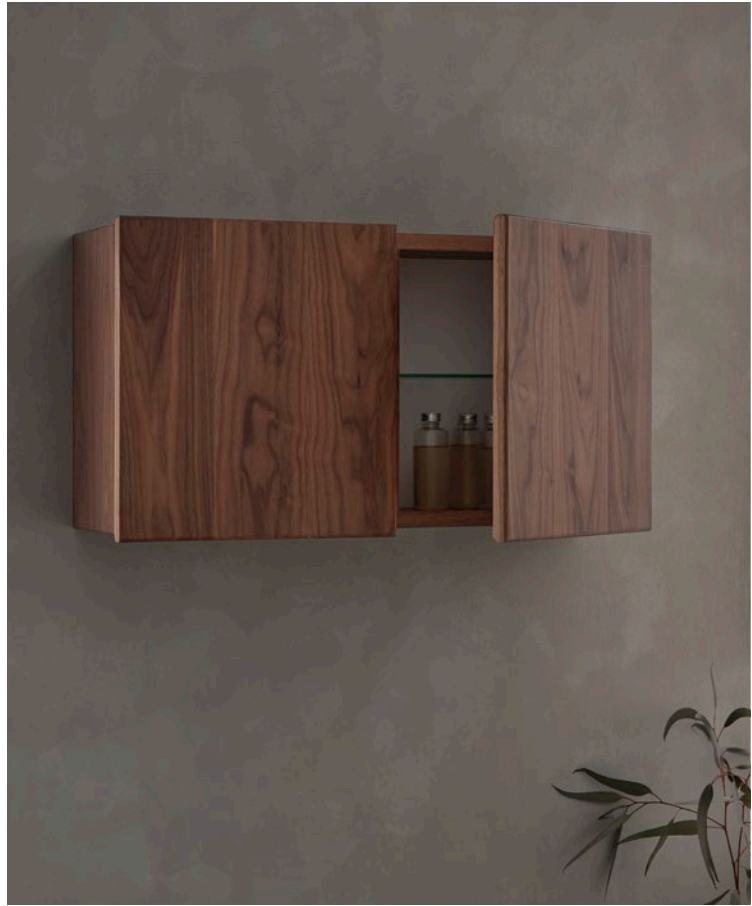

Kondo 2P Maple Shelving unit