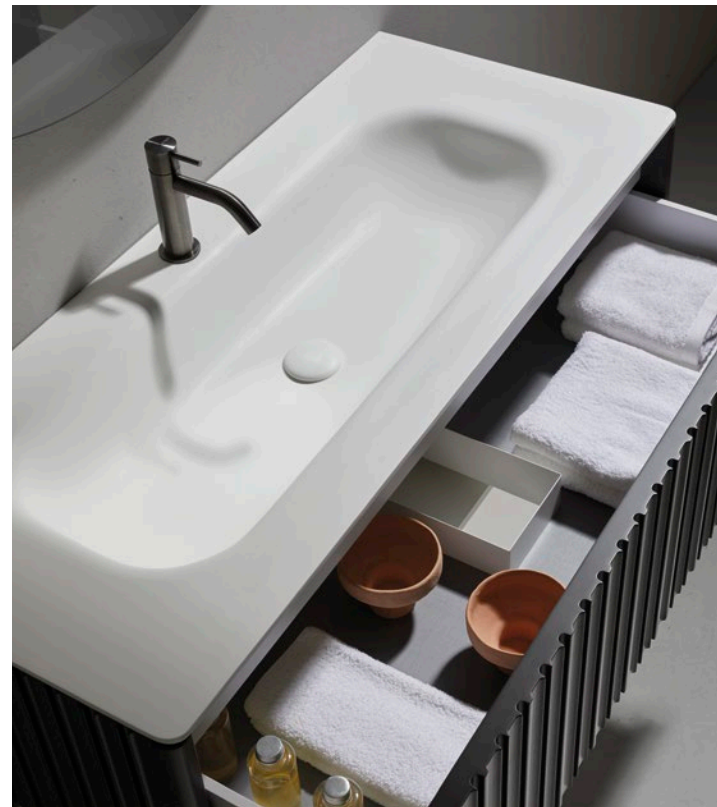

Bert 120 Grafito Forma Large 120 washbasin Haruki 120 mirror