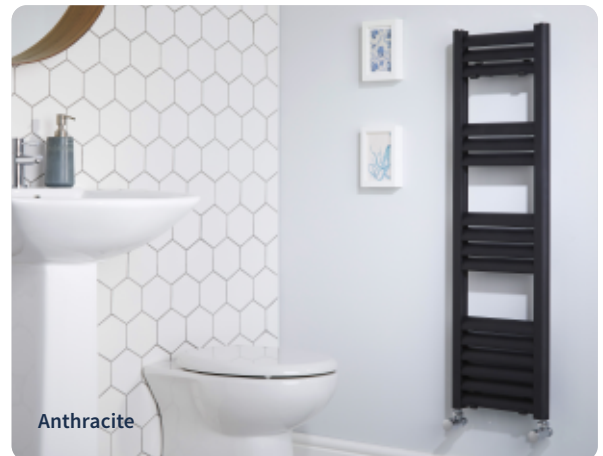

Anthracite

Features and Benefits

- Manufactured in aluminium to give a fast response and excellent heat output
- Available in stylish Brushed Aluminium finish or contemporary Anthracite textured finish
- Suitable for any central heating system
- Lightweight and resistant to corrosion
- Oval shaped bars for added style

Colour	Code	Height (mm)	Length (mm)	Pipe Centres (mm)	Output (Watts)	Output (BTUs)	List Price
Brushed Aluminium	136050	800	300	270	205	699	£283.70
Brushed Aluminium	136056	800	500	455	342	1166	£293.44
Brushed Aluminium	136051	1000	300	270	273	931	£304.30
Brushed Aluminium	136057	1000	500	455	456	1555	£313.84
Brushed Aluminium	136052	1200	300	270	324	1105	£345.70
Brushed Aluminium	136058	1200	500	455	542	1851	£369.54
Brushed Aluminium	136053	1400	300	270	376	1282	£376.00
Brushed Aluminium	136059	1400	500	455	627	2139	£415.54
Brushed Aluminium	136054	1600	300	270	461	1572	£644.62
Brushed Aluminium	136055	1800	300	270	496	1692	£665.70
Anthracite	136060	800	300	270	205	699	£283.70
Anthracite	136066	800	500	455	342	1166	£293.44
Anthracite	136061	1000	300	270	273	931	£304.30
Anthracite	136067	1000	500	455	456	1555	£313.84
Anthracite	136062	1200	300	270	324	1105	£345.70
Anthracite	136068	1200	500	455	542	1851	£369.54
Anthracite	136063	1400	300	270	376	1282	£376.00
Anthracite	136069	1400	500	455	627	2139	£415.54
Anthracite	136064	1600	300	270	461	1572	£644.62
Anthracite	136065	1800	300	270	496	1692	£665.70

All prices are exclusive of VAT. Sizes shown are stocked within the UK. 1-2 day delivery.