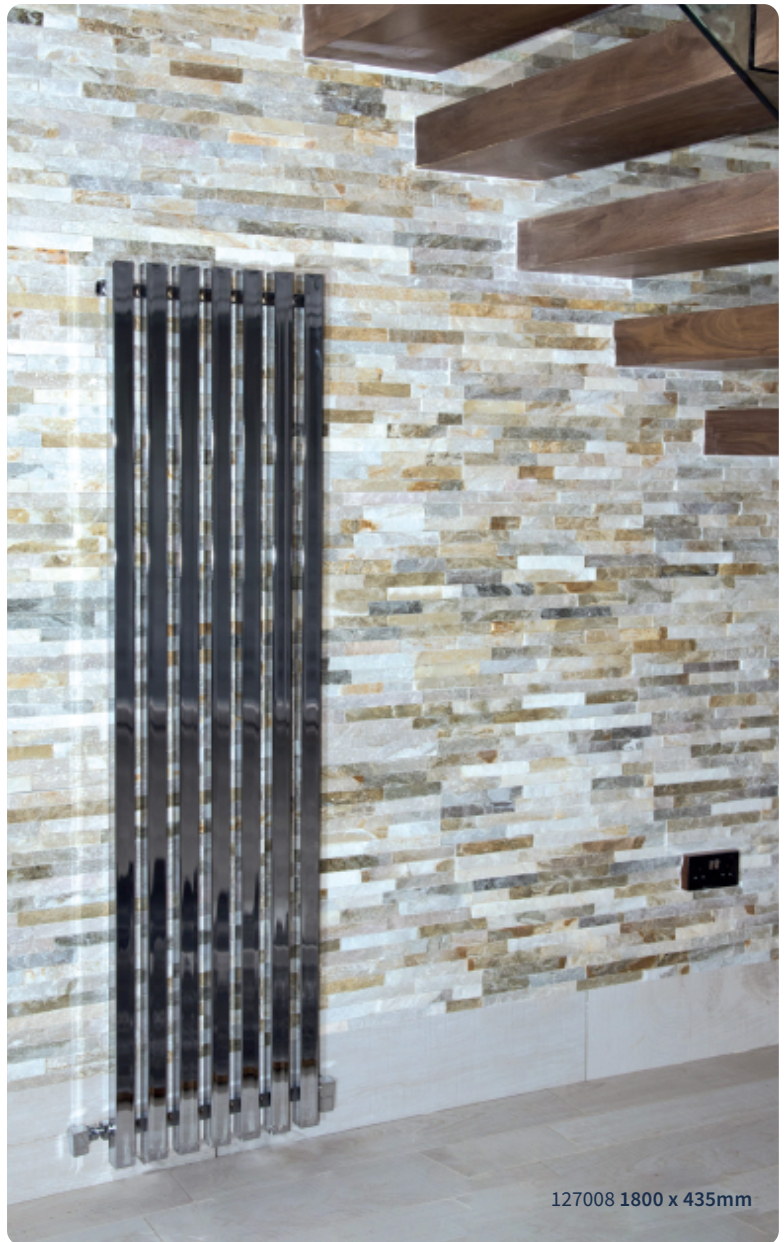

Soho Vertical

Features and Benefits

- Stylish contemporary design with high heat output
- Complements square fixtures and fittings
- 40 mm x 40 mm vertical square bars

127008 1800 x 435mm

Colour	Code	Height (mm)	Length (mm)	Pipe Centres (mm)	Output (Watts)	Output (BTUs)	List Price
Chrome	127007	1800	305	305	879	2999	£440.00
Chrome	127008	1800	435	435	1232	4203	£506.66

All prices are exclusive of VAT. 1-2 day delivery.

Chrome