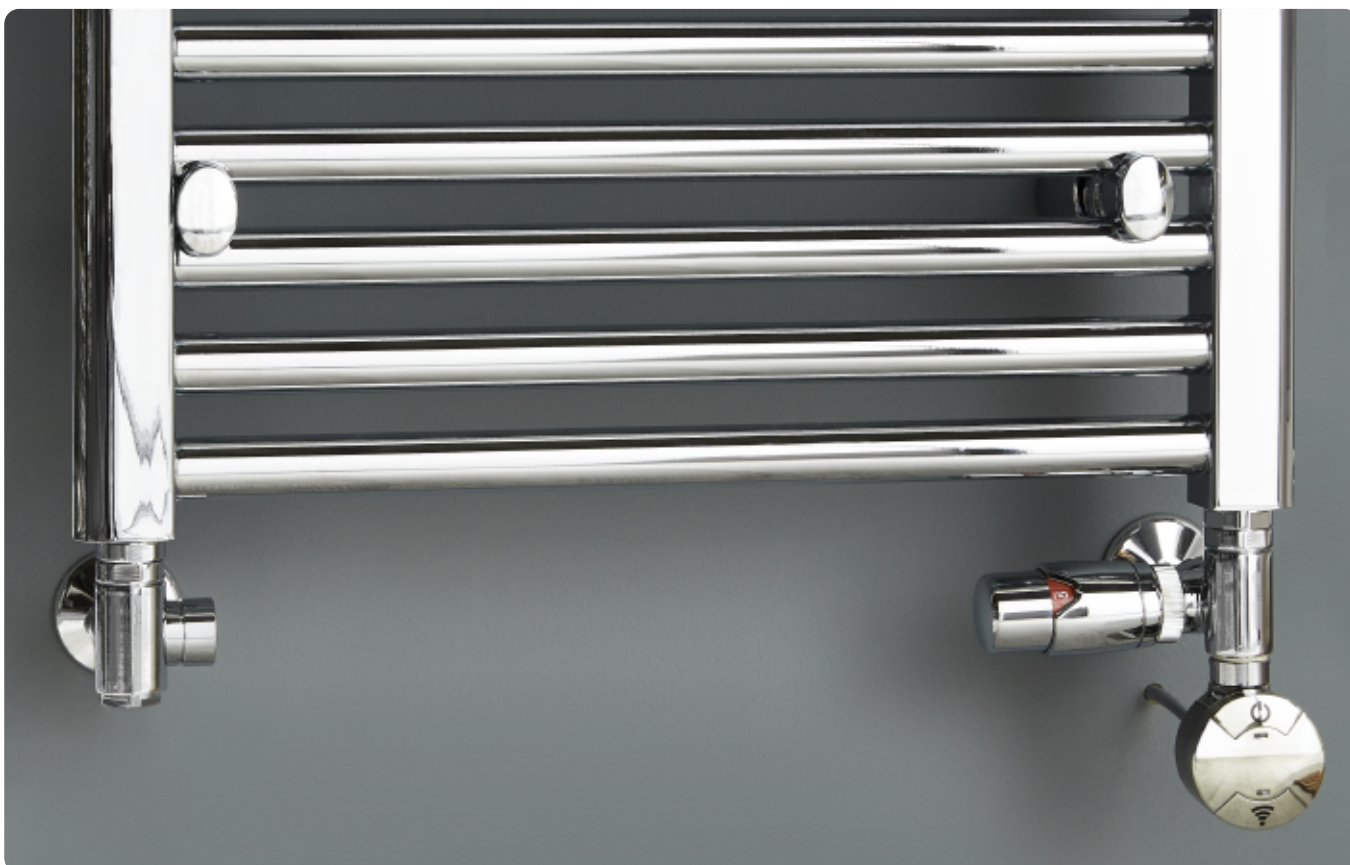

WiFi Smart

- Advanced electronic chronothermostat
- Controlled via an app on both iOS and Android devices
- Bluetooth enabled
- 6 pre-set programs and 3 user programs
- Operational modes: comfort, night, Fil-Pilote, timer 2 hours or boost 2 hours, stand-by, clock thermostat, antifreeze, Eco, ASC, continuous heating and key lock
- Classes I and II
- IP44 protection
- Open Window Detector reduces energy consumption

Code	Colour	Output (Watts)	IP Rating	List Price
126043	Chrome	300	44	£165.00
126044	Chrome	600	44	£165.00
126045	Chrome	1000	44	£165.00

All prices are exclusive of VAT. 1-2 day delivery.